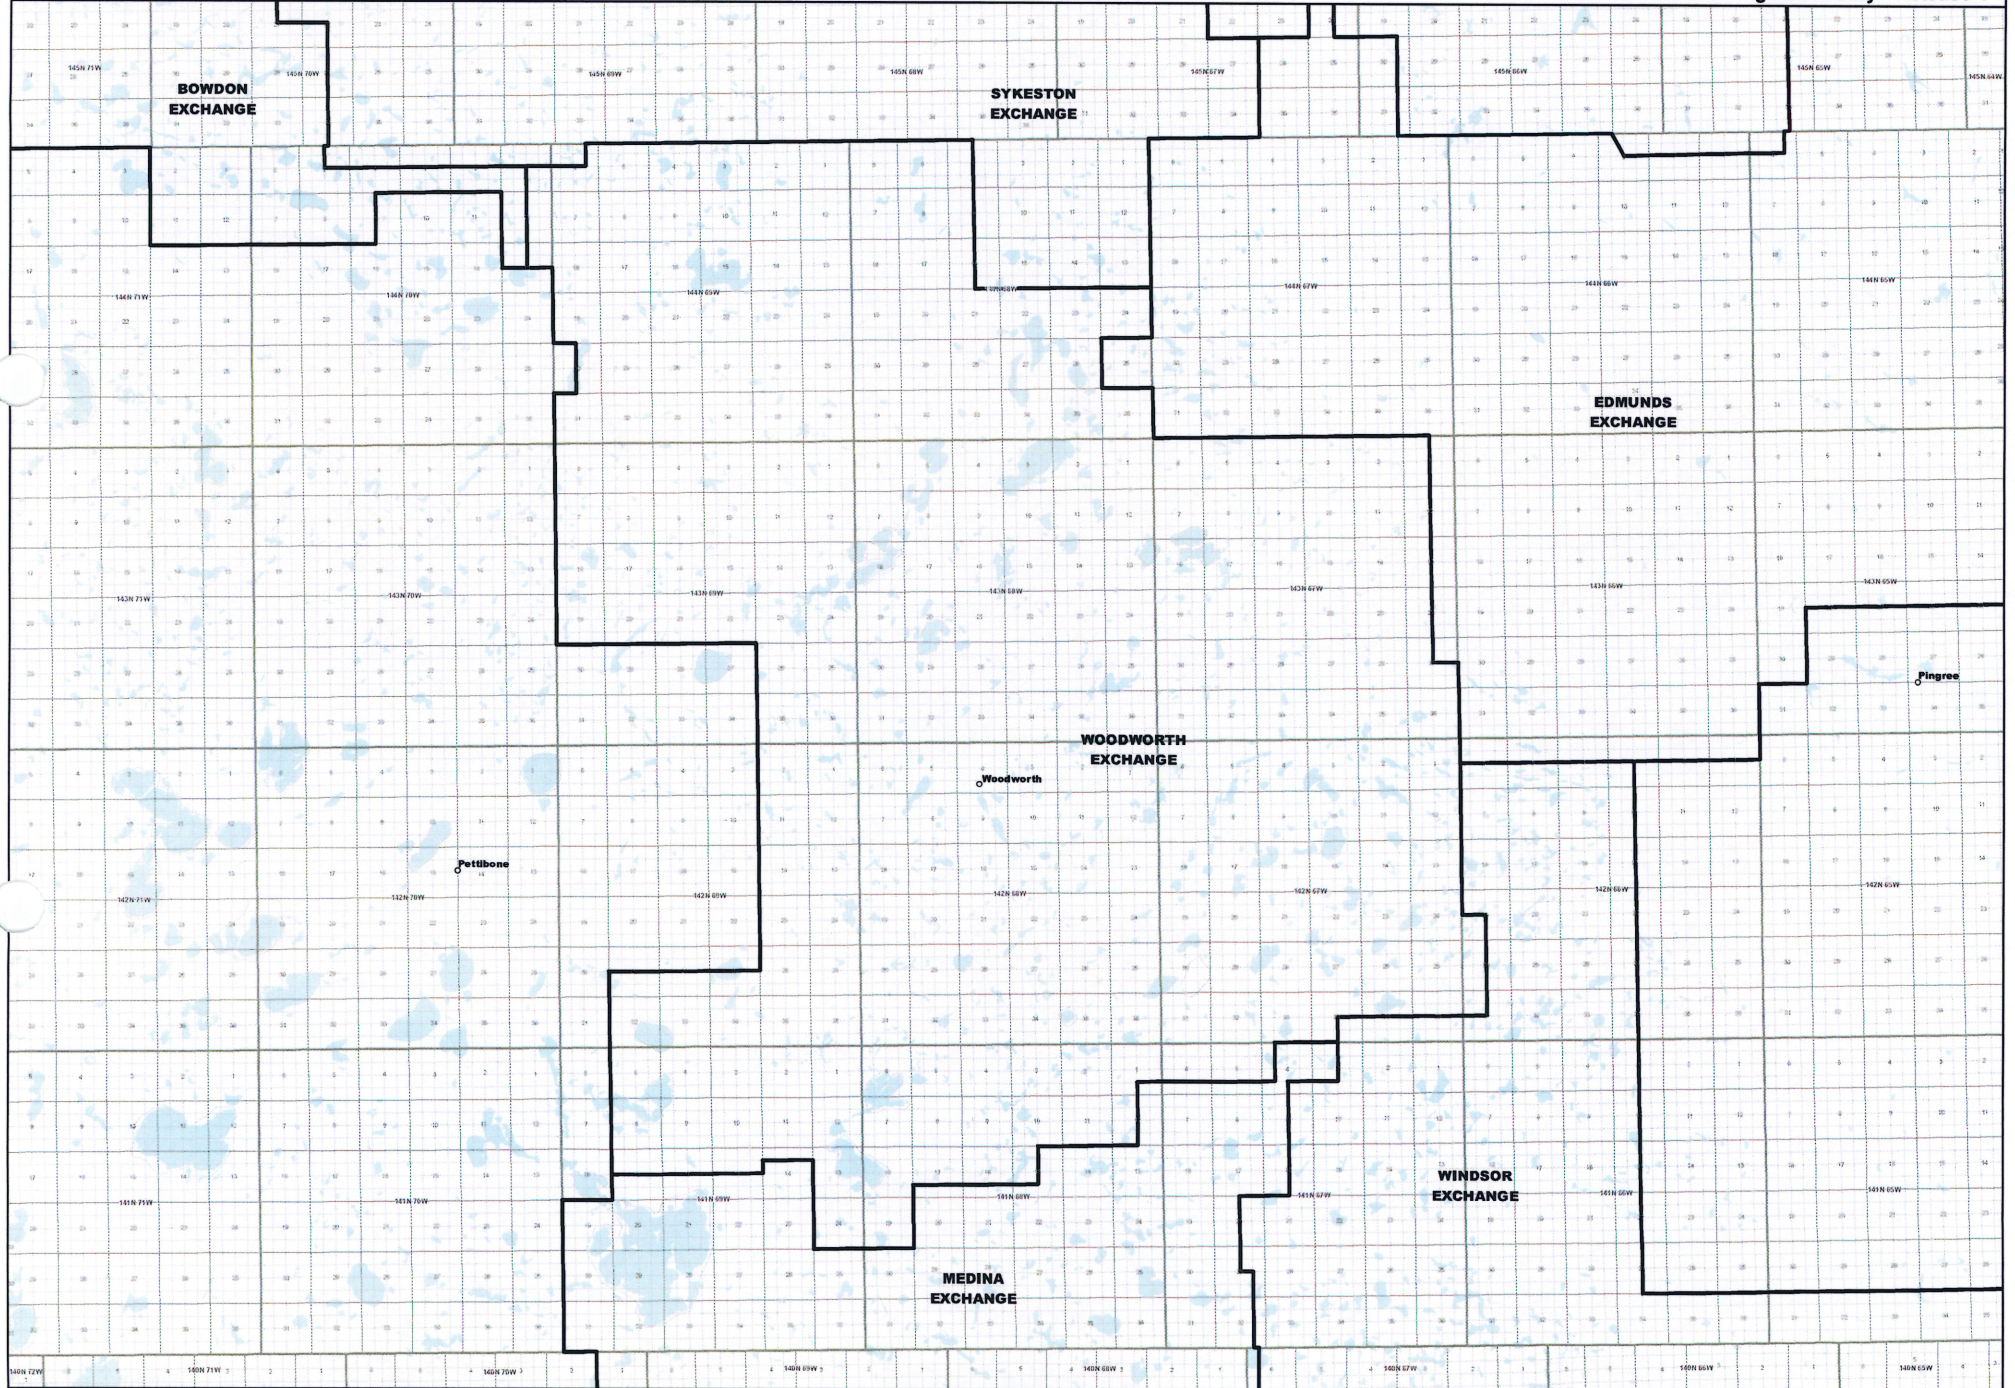

NORTH DAKOTA EXCHANGE BOUNDARY MAP
DAKOTA CENTRAL TELECOMMUNICATIONS COOPERATIVE
SYKESTON EXCHANGE

Date: 5/22/2013

Page 5 of 8

— Exchange Boundary - Release 1

NORTH DAKOTA EXCHANGE BOUNDARY MAP
DAKOTA CENTRAL TELECOMMUNICATIONS COOPERATIVE
WINDSOR EXCHANGE

Date: 5/22/2013

Page 6 of 8

— Exchange Boundary - Release 1

NORTH DAKOTA EXCHANGE BOUNDARY MAP
DAKOTA CENTRAL TELECOMMUNICATIONS COOPERATIVE
WOODWORTH EXCHANGE

Date: 5/22/2013

Page 7 of 8

— Exchange Boundary - Release 10

NORTH DAKOTA EXCHANGE BOUNDARY MAP
DAKOTA CENTRAL TELECOMMUNICATIONS COOPERATIVE
YPSILANTI EXCHANGE

Date: 5/22/2013

Page 8 of 8

— Exchange Boundary - Release 1