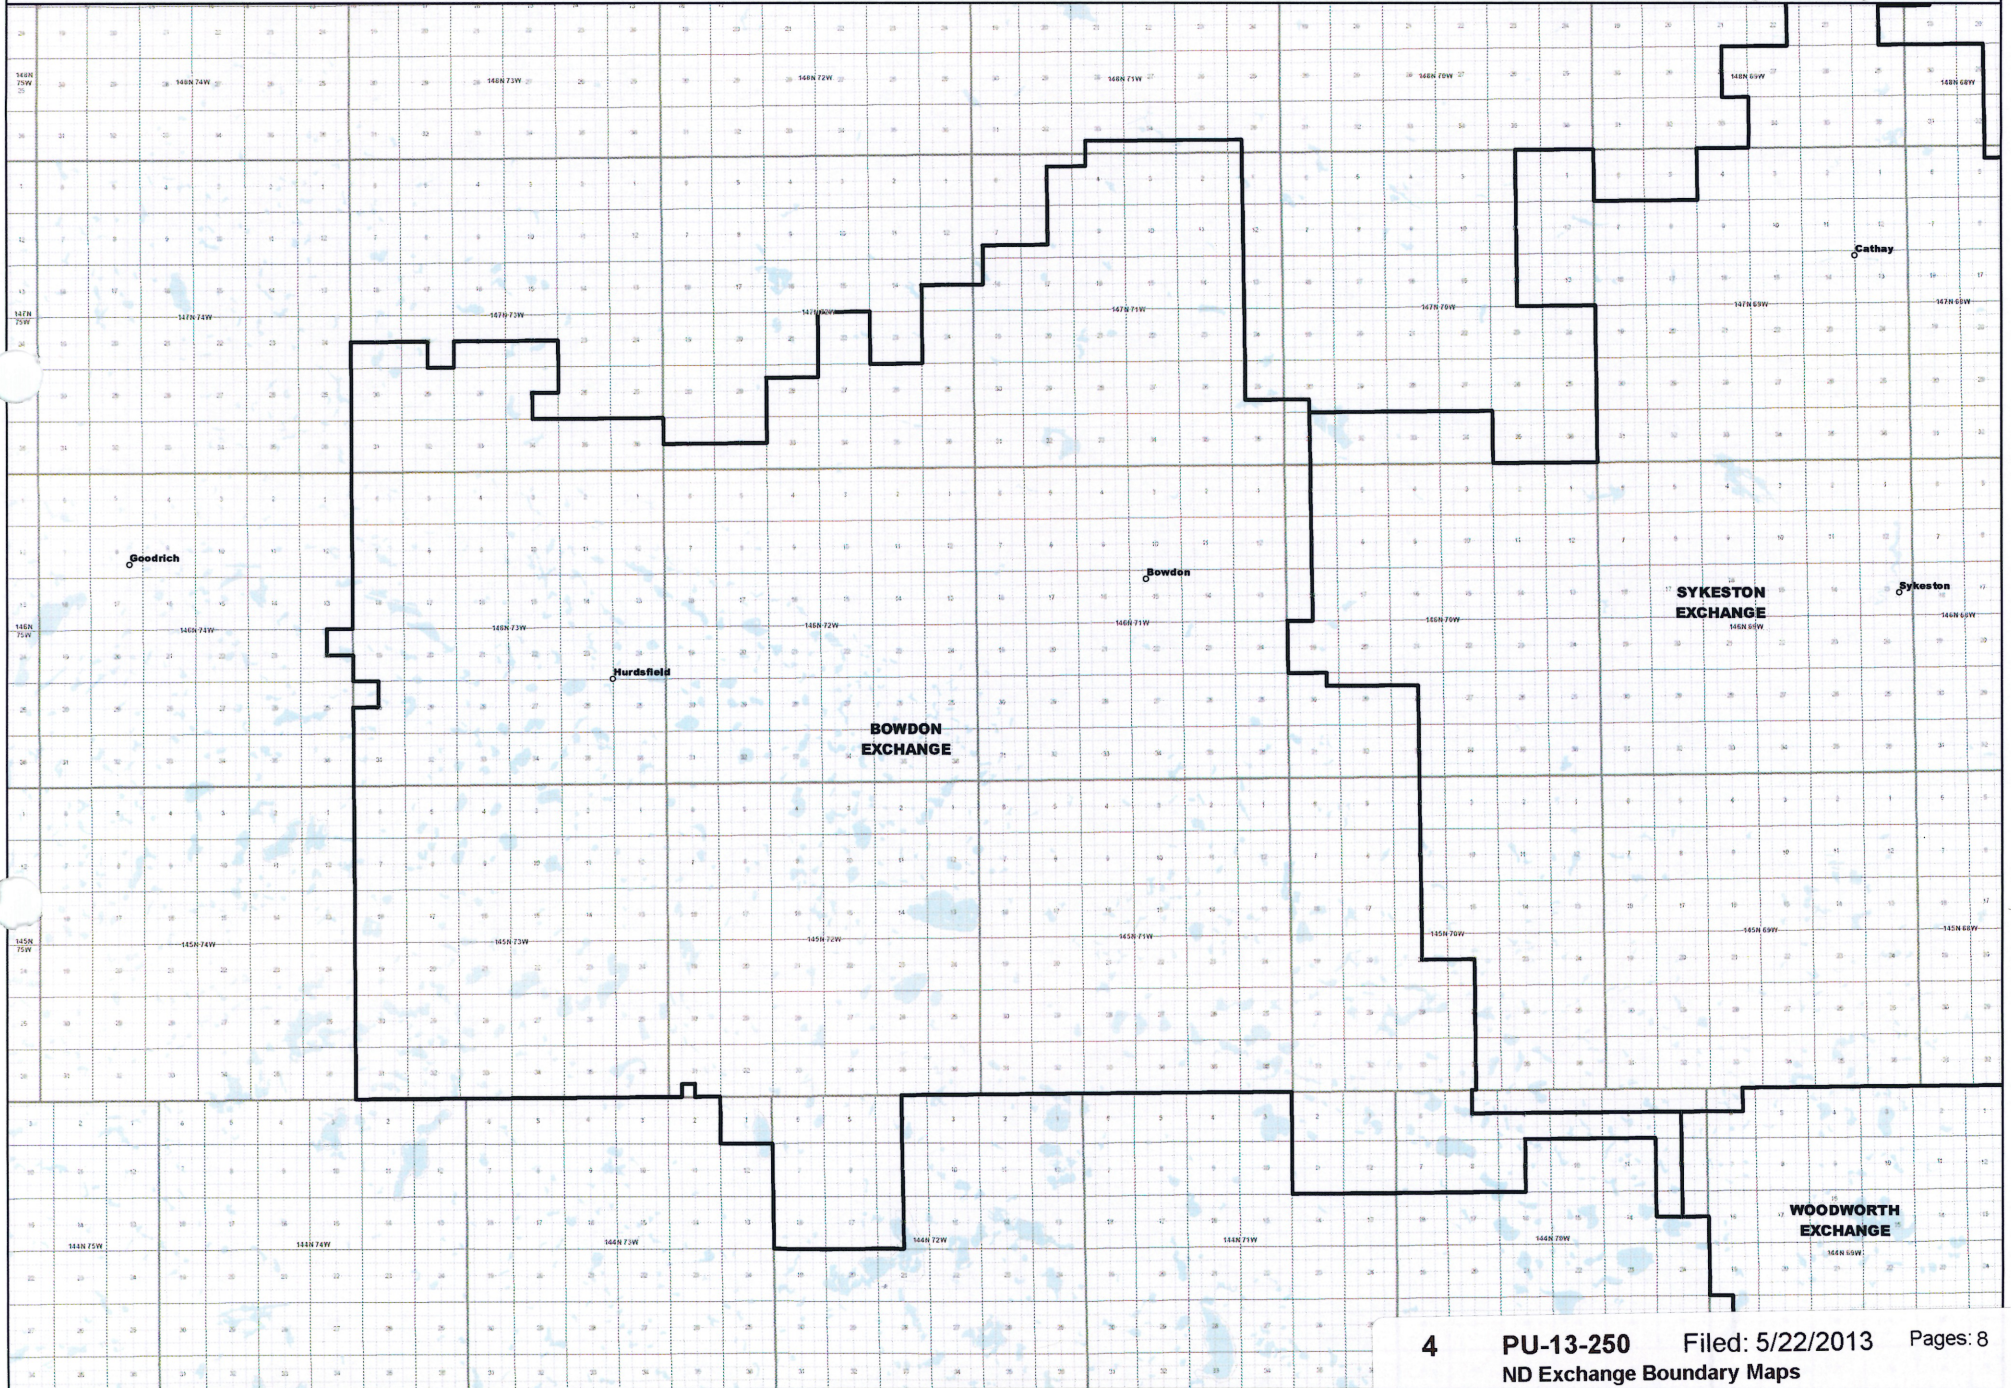

NORTH DAKOTA EXCHANGE BOUNDARY MAP
DAKOTA CENTRAL TELECOMMUNICATIONS COOPERATIVE
BOWDON EXCHANGE

Date: 5/22/2013

Page 1 of 8

— Exchange Boundary - Release 1

NORTH DAKOTA EXCHANGE BOUNDARY MAP
DAKOTA CENTRAL TELECOMMUNICATIONS COOPERATIVE
GRACE CITY EXCHANGE

Date: 5/22/2013

Page 3 of 8

— Exchange Boundary - Release 1

NORTH DAKOTA EXCHANGE BOUNDARY MAP
DAKOTA CENTRAL TELECOMMUNICATIONS COOPERATIVE
MEDINA EXCHANGE

Date: 5/22/2013

Page 4 of 8

— Exchange Boundary - Release 1

NORTH DAKOTA EXCHANGE BOUNDARY MAP
DAKOTA CENTRAL TELECOMMUNICATIONS COOPERATIVE
SYKESTON EXCHANGE

Date: 5/22/2013

Page 5 of 8

— Exchange Boundary - Release 1

NORTH DAKOTA EXCHANGE BOUNDARY MAP
DAKOTA CENTRAL TELECOMMUNICATIONS COOPERATIVE
WINDSOR EXCHANGE

Date: 5/22/2013

Page 6 of 8

— Exchange Boundary - Release 1

NORTH DAKOTA EXCHANGE BOUNDARY MAP
DAKOTA CENTRAL TELECOMMUNICATIONS COOPERATIVE
WOODWORTH EXCHANGE

Date: 5/22/2013

Page 7 of 8

— Exchange Boundary - Release 10