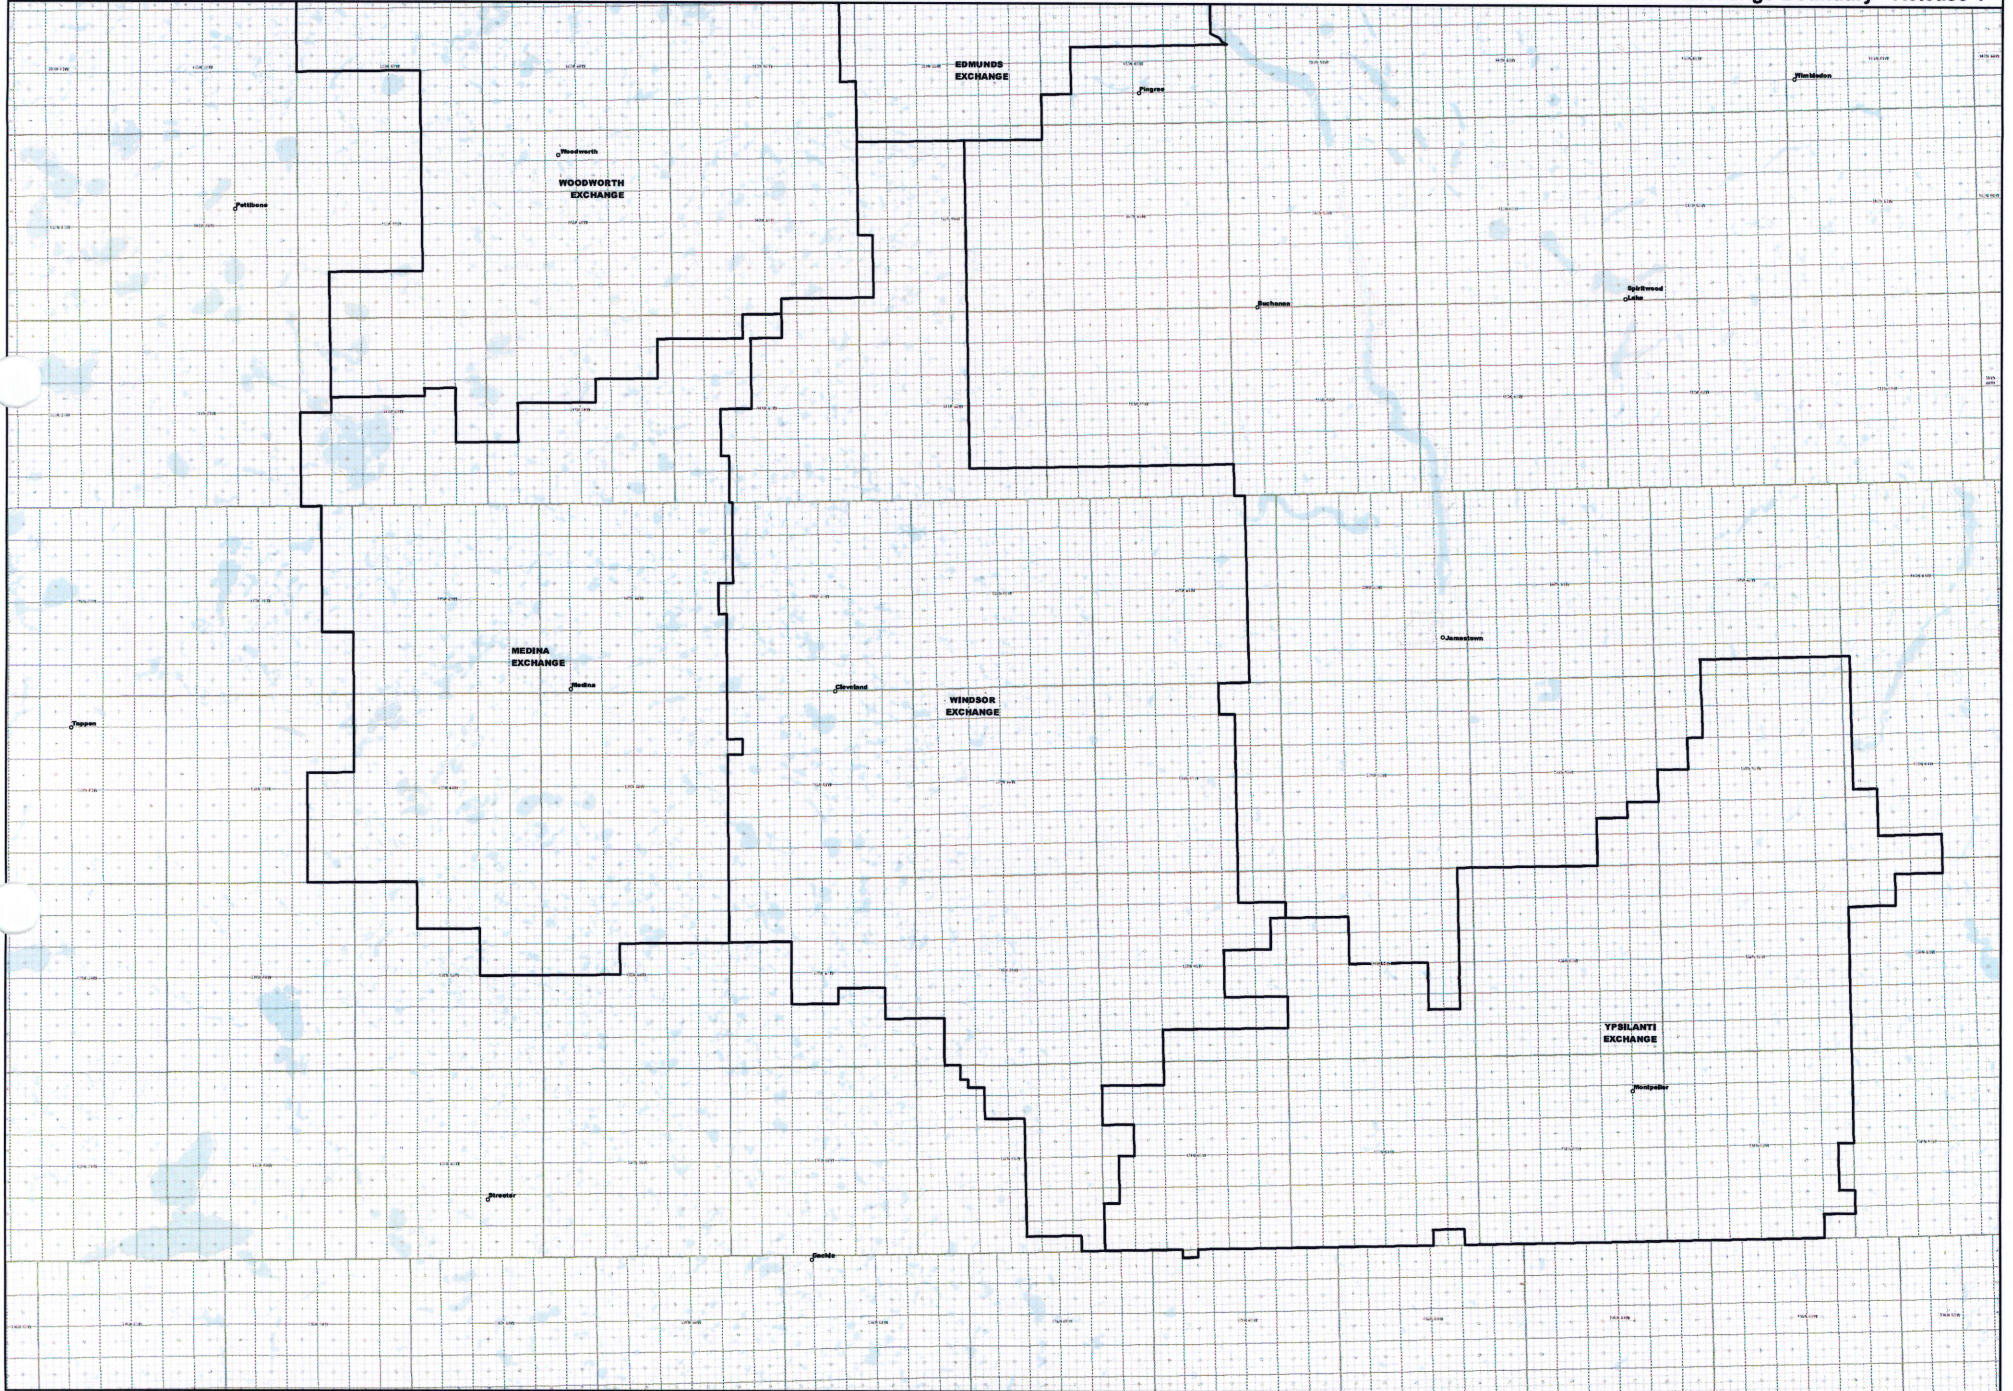

Date: 5/22/2013

Page 3 of 8

— Exchange Boundary - Release 1

NORTH DAKOTA EXCHANGE BOUNDARY MAP
DAKOTA CENTRAL TELECOMMUNICATIONS COOPERATIVE
MEDINA EXCHANGE

Date: 5/22/2013

Page 4 of 8

— Exchange Boundary - Release 1

NORTH DAKOTA EXCHANGE BOUNDARY MAP
DAKOTA CENTRAL TELECOMMUNICATIONS COOPERATIVE
SYKESTON EXCHANGE

Date: 5/22/2013

Page 5 of 8

— Exchange Boundary - Release 1

NORTH DAKOTA EXCHANGE BOUNDARY MAP
DAKOTA CENTRAL TELECOMMUNICATIONS COOPERATIVE
WINDSOR EXCHANGE

Date: 5/22/2013

Page 6 of 8

— Exchange Boundary - Release 1

NORTH DAKOTA EXCHANGE BOUNDARY MAP
DAKOTA CENTRAL TELECOMMUNICATIONS COOPERATIVE
WOODWORTH EXCHANGE

Date: 5/22/2013

Page 7 of 8

— Exchange Boundary - Release 10