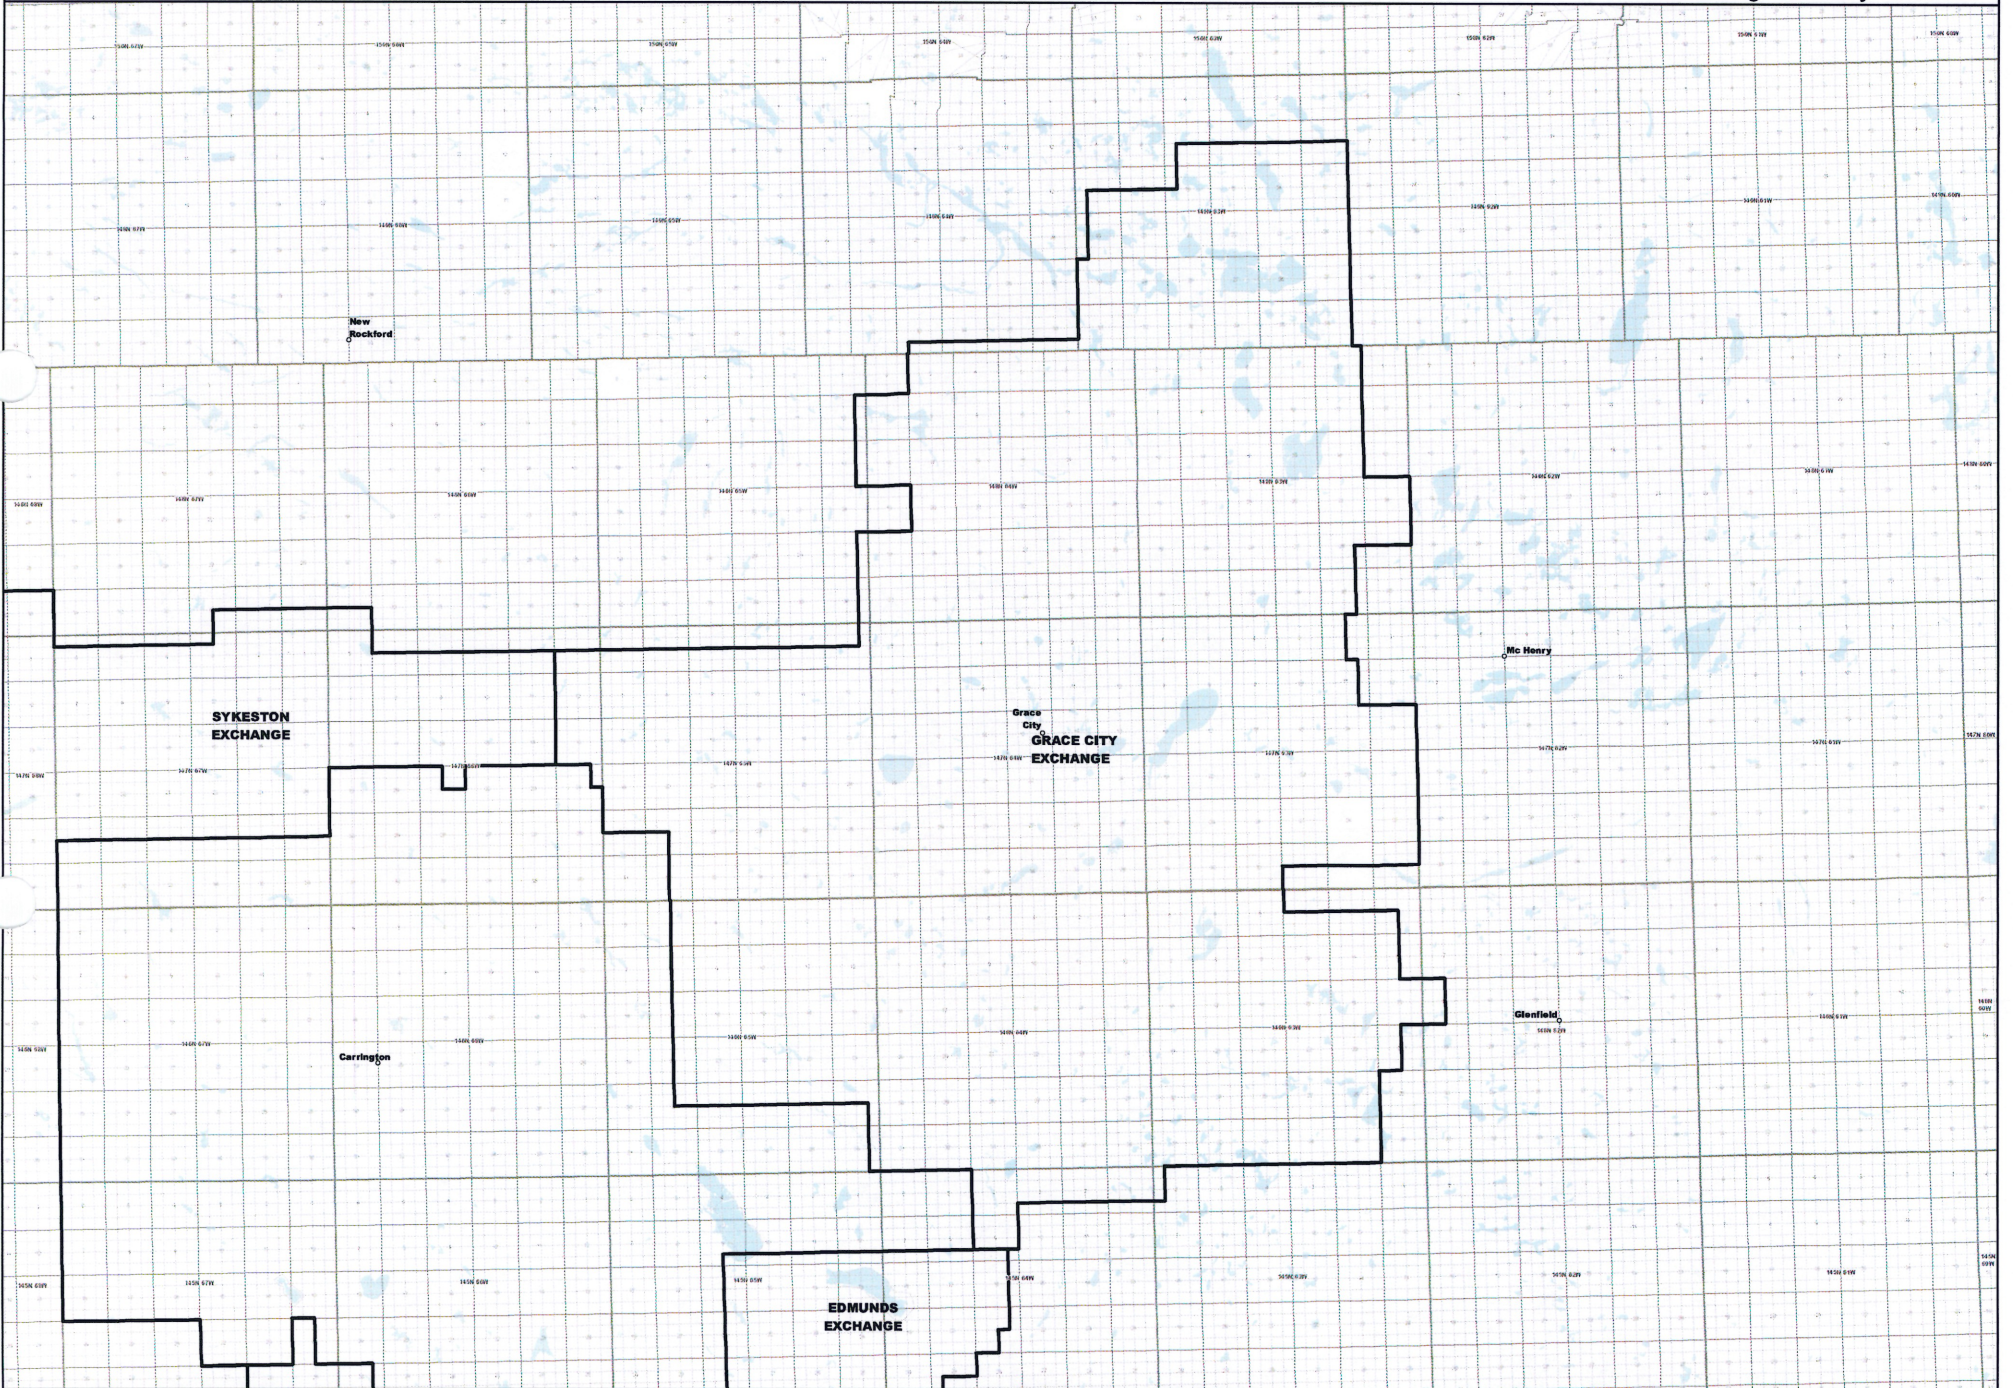

NORTH DAKOTA EXCHANGE BOUNDARY MAP
DAKOTA CENTRAL TELECOMMUNICATIONS COOPERATIVE
BOWDON EXCHANGE

Date: 5/22/2013

Page 1 of 8

— Exchange Boundary - Release 1

NORTH DAKOTA EXCHANGE BOUNDARY MAP
DAKOTA CENTRAL TELECOMMUNICATIONS COOPERATIVE
GRACE CITY EXCHANGE

Date: 5/22/2013

Page 3 of 8

— Exchange Boundary - Release 1

NORTH DAKOTA EXCHANGE BOUNDARY MAP
DAKOTA CENTRAL TELECOMMUNICATIONS COOPERATIVE
MEDINA EXCHANGE

Date: 5/22/2013

Page 4 of 8

— Exchange Boundary - Release 1

NORTH DAKOTA EXCHANGE BOUNDARY MAP
DAKOTA CENTRAL TELECOMMUNICATIONS COOPERATIVE
SYKESTON EXCHANGE

Date: 5/22/2013

Page 5 of 8

— Exchange Boundary - Release 1

NORTH DAKOTA EXCHANGE BOUNDARY MAP
DAKOTA CENTRAL TELECOMMUNICATIONS COOPERATIVE
WINDSOR EXCHANGE

Date: 5/22/2013

Page 6 of 8

— Exchange Boundary - Release 1

NORTH DAKOTA EXCHANGE BOUNDARY MAP
DAKOTA CENTRAL TELECOMMUNICATIONS COOPERATIVE
WOODWORTH EXCHANGE

Date: 5/22/2013

Page 7 of 8

— Exchange Boundary - Release 10