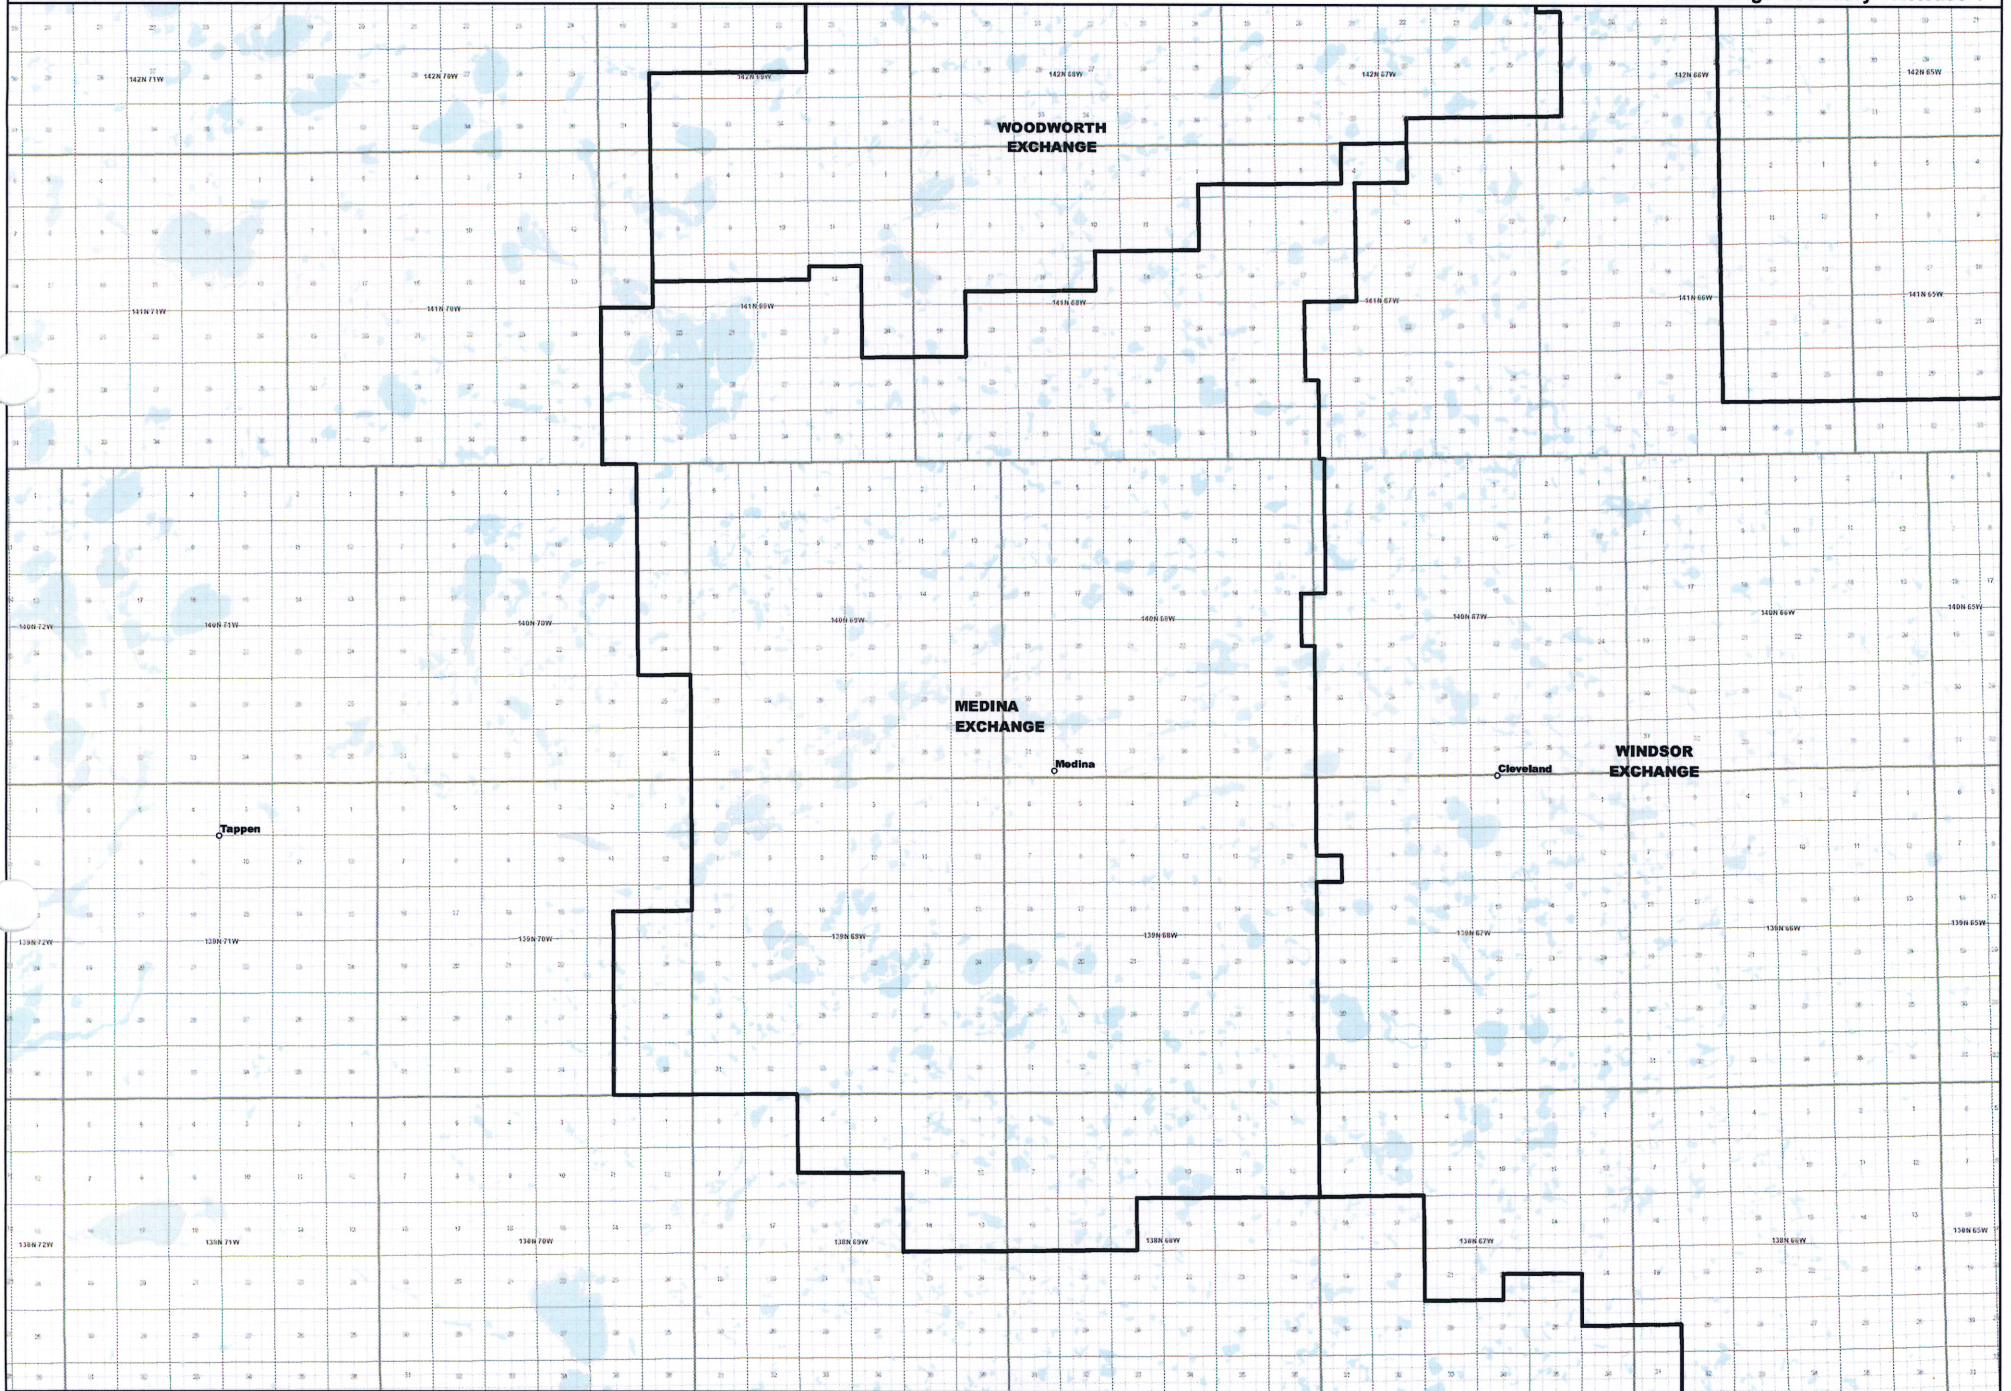

NORTH DAKOTA EXCHANGE BOUNDARY MAP
DAKOTA CENTRAL TELECOMMUNICATIONS COOPERATIVE
BOWDON EXCHANGE

Date: 5/22/2013

Page 1 of 8

— Exchange Boundary - Release 1

NORTH DAKOTA EXCHANGE BOUNDARY MAP
DAKOTA CENTRAL TELECOMMUNICATIONS COOPERATIVE
GRACE CITY EXCHANGE

Date: 5/22/2013

Page 3 of 8

— Exchange Boundary - Release 1

NORTH DAKOTA EXCHANGE BOUNDARY MAP
DAKOTA CENTRAL TELECOMMUNICATIONS COOPERATIVE
MEDINA EXCHANGE

Date: 5/22/2013

Page 4 of 8

— Exchange Boundary - Release 1

NORTH DAKOTA EXCHANGE BOUNDARY MAP
DAKOTA CENTRAL TELECOMMUNICATIONS COOPERATIVE
SYKESTON EXCHANGE

Date: 5/22/2013

Page 5 of 8

— Exchange Boundary - Release 1

NORTH DAKOTA EXCHANGE BOUNDARY MAP
DAKOTA CENTRAL TELECOMMUNICATIONS COOPERATIVE
WINDSOR EXCHANGE

Date: 5/22/2013

Page 6 of 8

— Exchange Boundary - Release 1

NORTH DAKOTA EXCHANGE BOUNDARY MAP
DAKOTA CENTRAL TELECOMMUNICATIONS COOPERATIVE
WOODWORTH EXCHANGE

Date: 5/22/2013

Page 7 of 8

— Exchange Boundary - Release 10