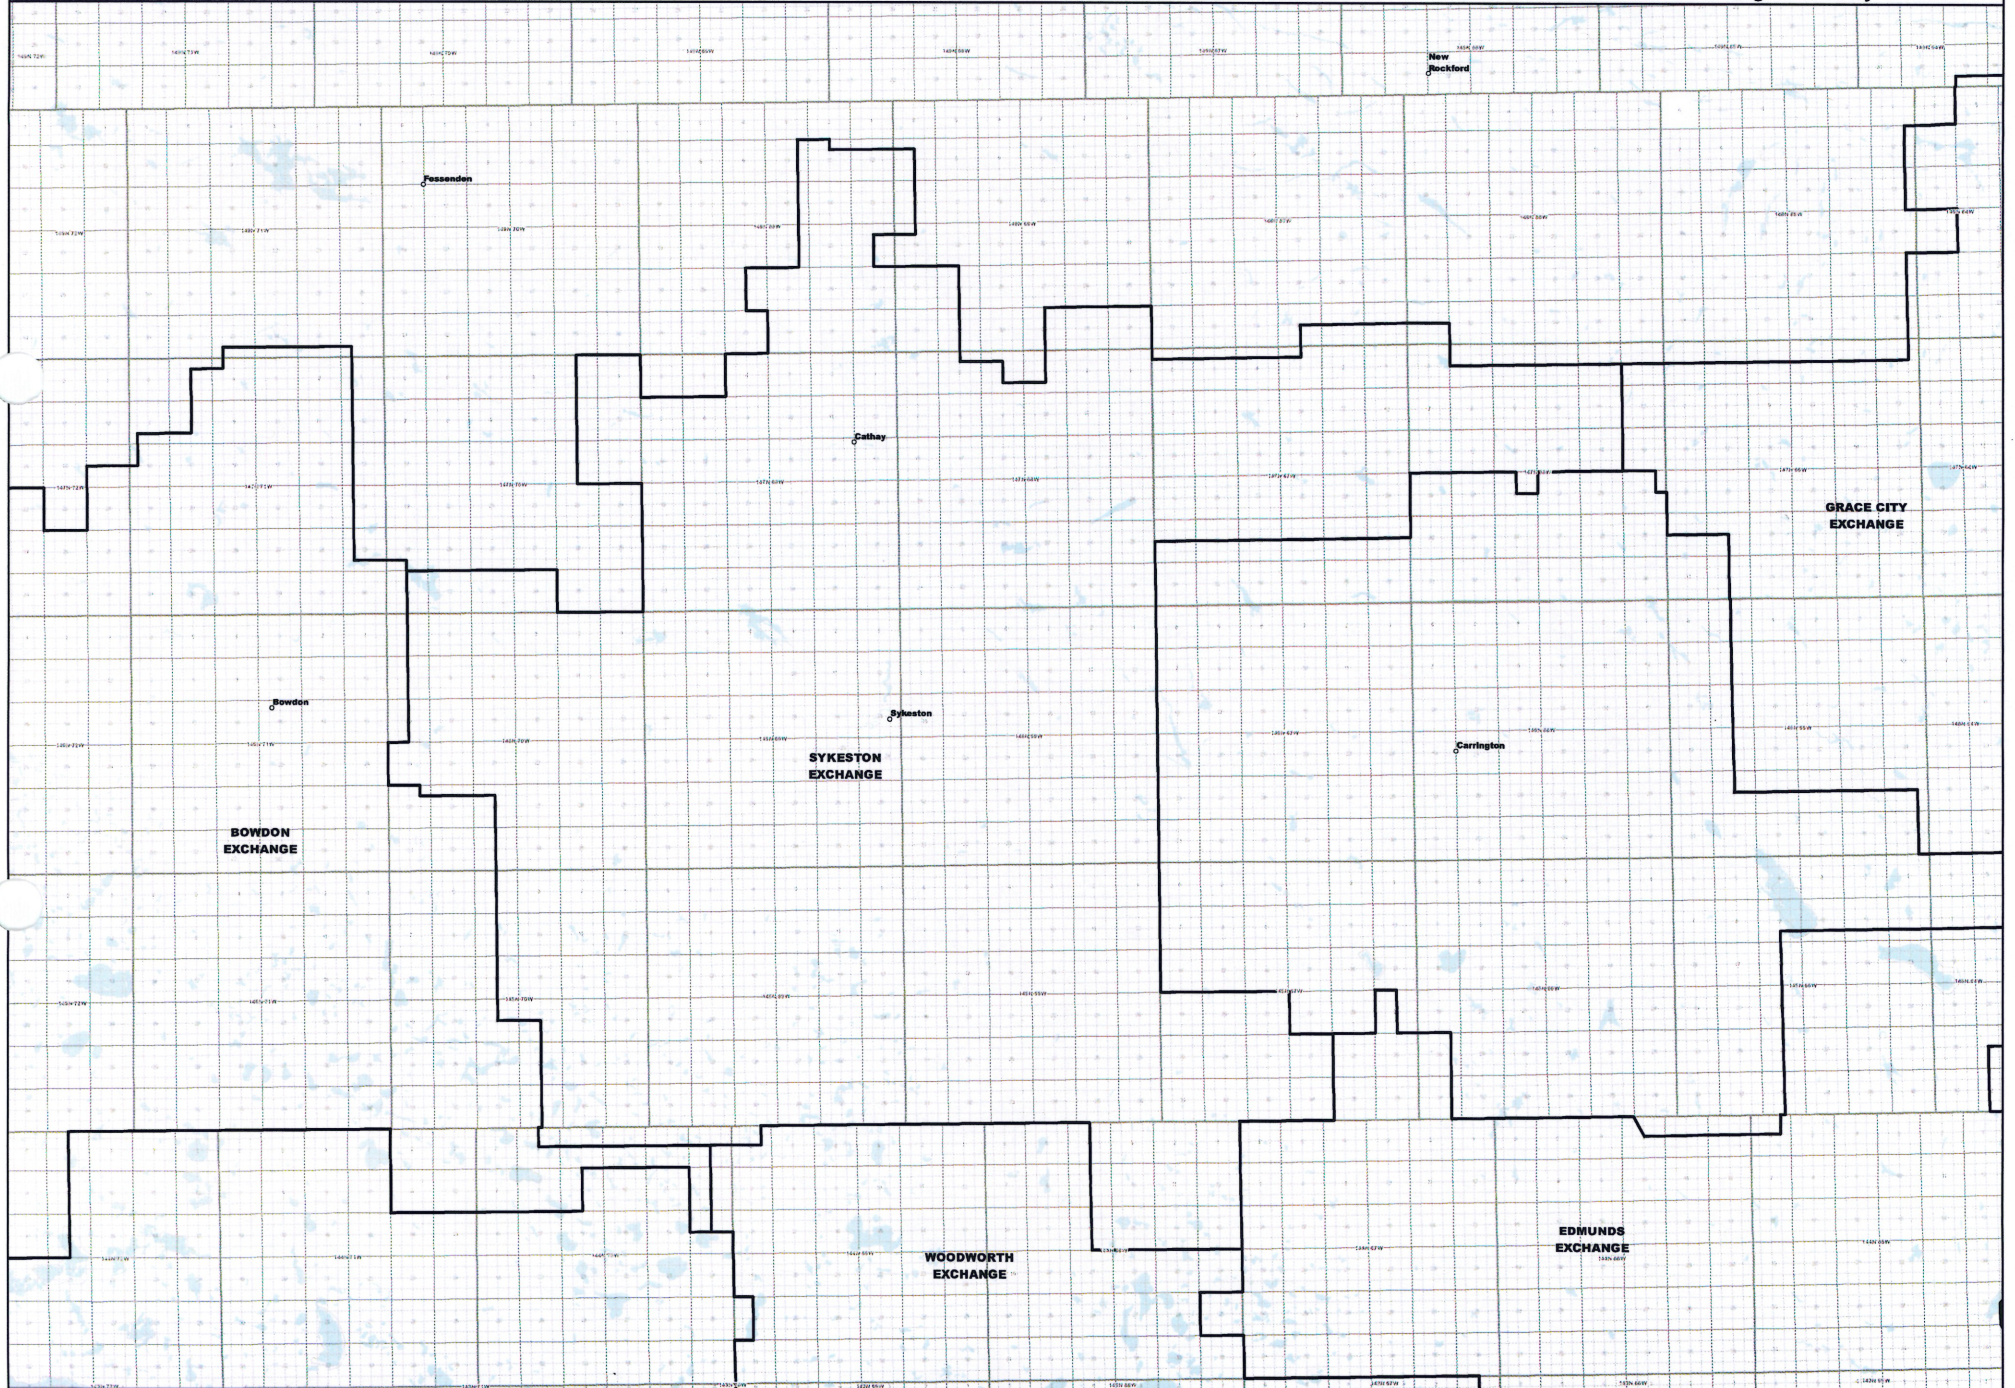

NORTH DAKOTA EXCHANGE BOUNDARY MAP
DAKOTA CENTRAL TELECOMMUNICATIONS COOPERATIVE
BOWDON EXCHANGE

Date: 5/22/2013

Page 1 of 8

— Exchange Boundary - Release 1

NORTH DAKOTA EXCHANGE BOUNDARY MAP
DAKOTA CENTRAL TELECOMMUNICATIONS COOPERATIVE
GRACE CITY EXCHANGE

Date: 5/22/2013

Page 3 of 8

— Exchange Boundary - Release 1

NORTH DAKOTA EXCHANGE BOUNDARY MAP
DAKOTA CENTRAL TELECOMMUNICATIONS COOPERATIVE
MEDINA EXCHANGE

Date: 5/22/2013

Page 4 of 8

— Exchange Boundary - Release 1

NORTH DAKOTA EXCHANGE BOUNDARY MAP
DAKOTA CENTRAL TELECOMMUNICATIONS COOPERATIVE
SYKESTON EXCHANGE

Date: 5/22/2013

Page 5 of 8

— Exchange Boundary - Release 1

NORTH DAKOTA EXCHANGE BOUNDARY MAP
DAKOTA CENTRAL TELECOMMUNICATIONS COOPERATIVE
WINDSOR EXCHANGE

Date: 5/22/2013

Page 6 of 8

— Exchange Boundary - Release 1

NORTH DAKOTA EXCHANGE BOUNDARY MAP
DAKOTA CENTRAL TELECOMMUNICATIONS COOPERATIVE
WOODWORTH EXCHANGE

Date: 5/22/2013

Page 7 of 8

— Exchange Boundary - Release 10