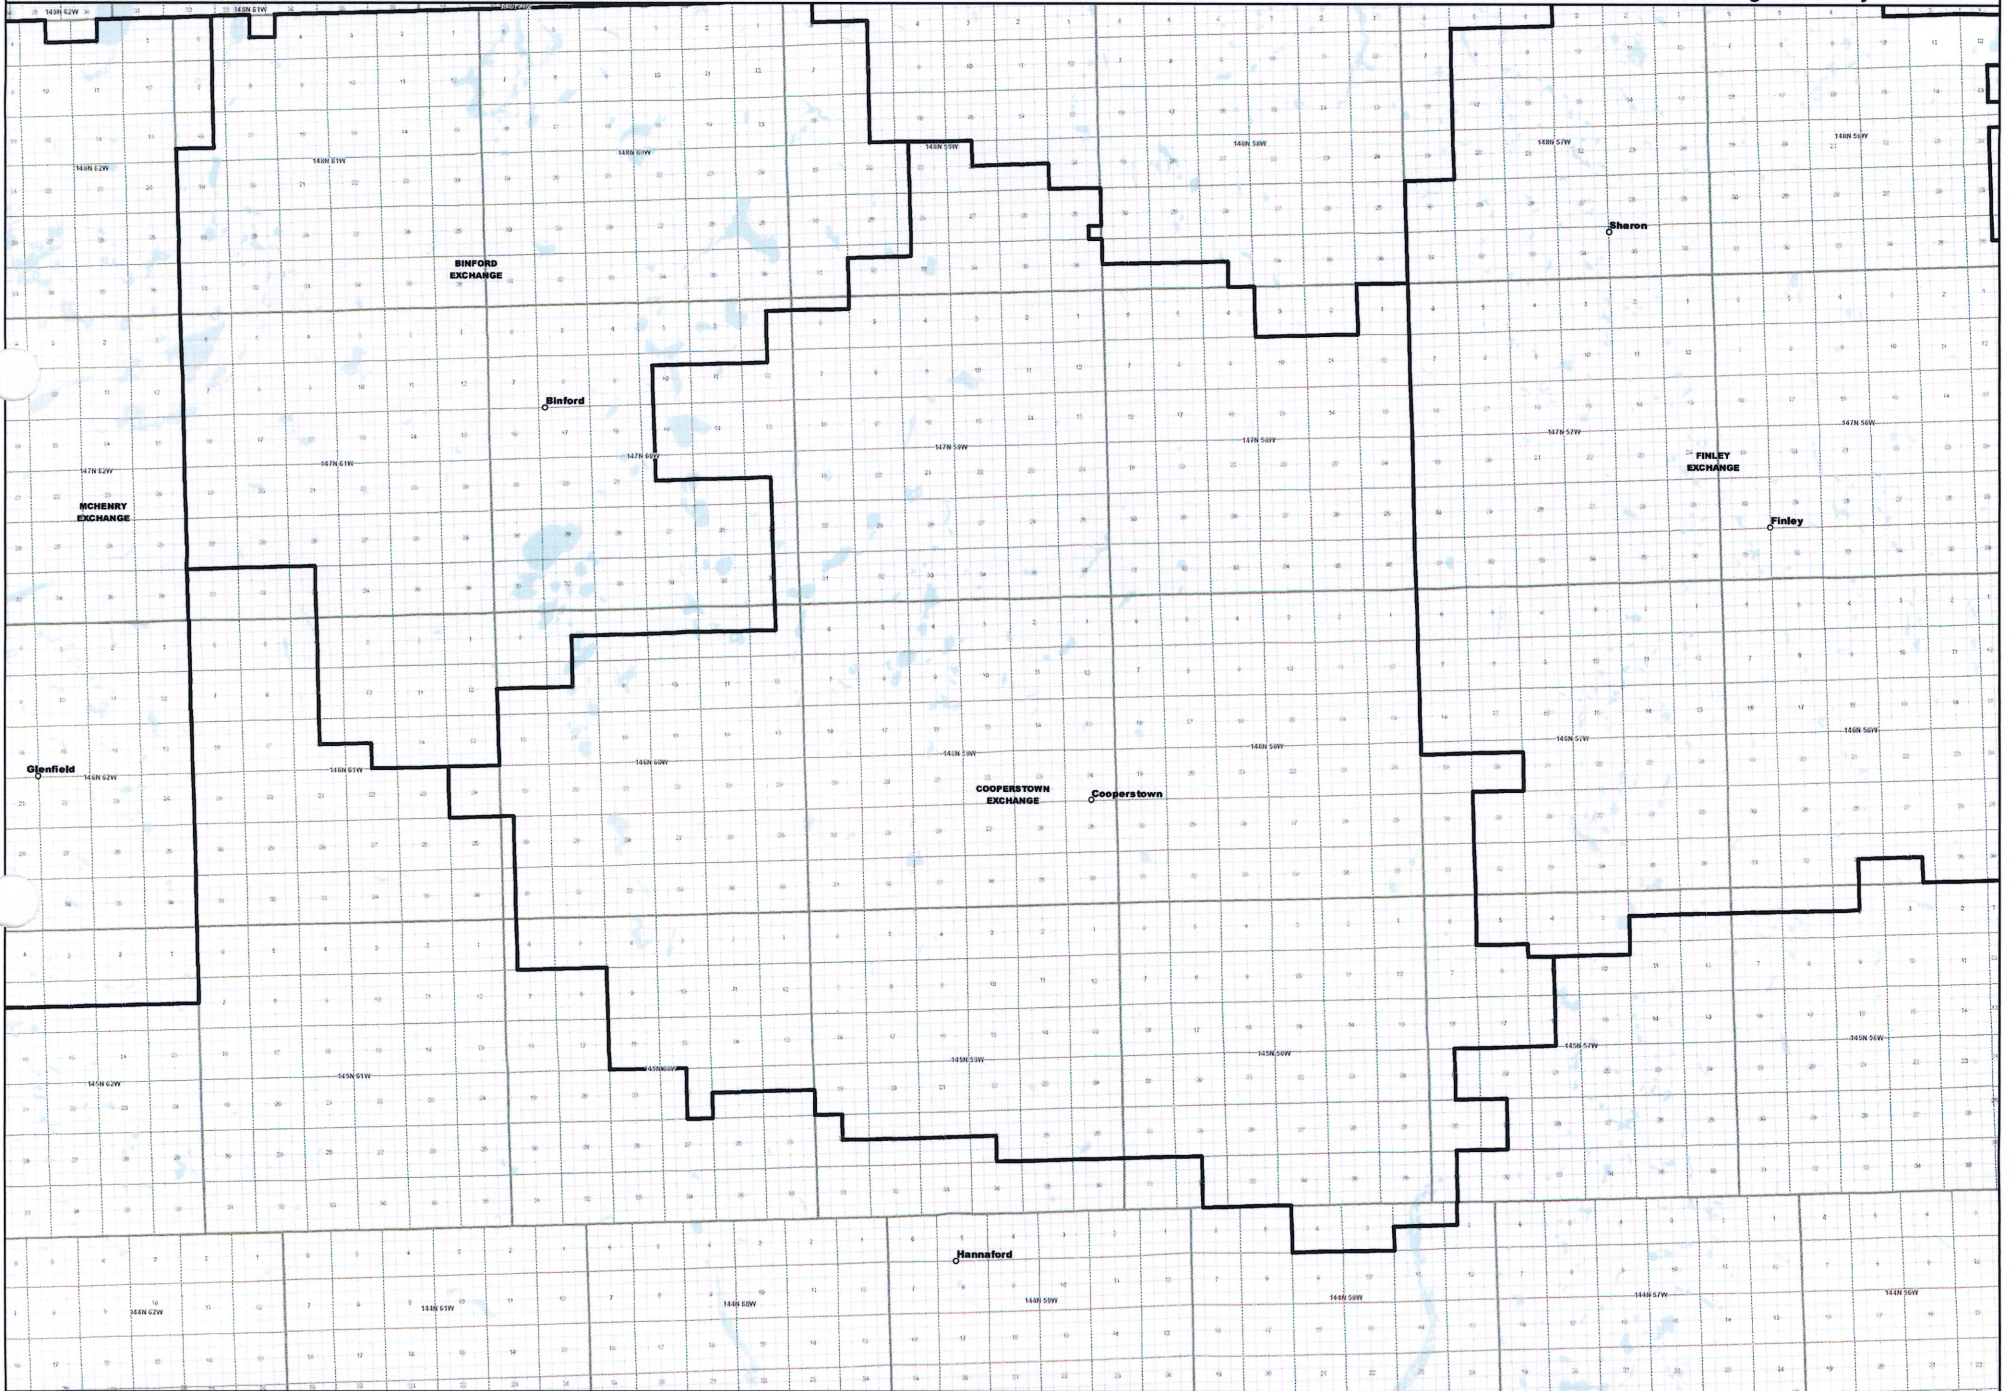

NORTH DAKOTA EXCHANGE BOUNDARY MAP
GRIGGS COUNTY TELEPHONE CO.
BINFORD EXCHANGE

Date: 5/22/2013

Page 1 of 6

— Exchange Boundary - Release 1

NORTH DAKOTA EXCHANGE BOUNDARY MAP
GRIGGS COUNTY TELEPHONE CO.
COOPERSTOWN EXCHANGE

Date: 5/22/2013

Page 2 of 6

 Exchange Boundary - Release 1

NORTH DAKOTA EXCHANGE BOUNDARY MAP
GRIGGS COUNTY TELEPHONE CO.
FINLEY EXCHANGE

Date: 5/22/2013

Page 4 of 6

— Exchange Boundary - Release 1

NORTH DAKOTA EXCHANGE BOUNDARY MAP
GRIGGS COUNTY TELEPHONE CO.
MCHENRY EXCHANGE

Date: 5/22/2013

Page 5 of 6

— Exchange Boundary - Release 1