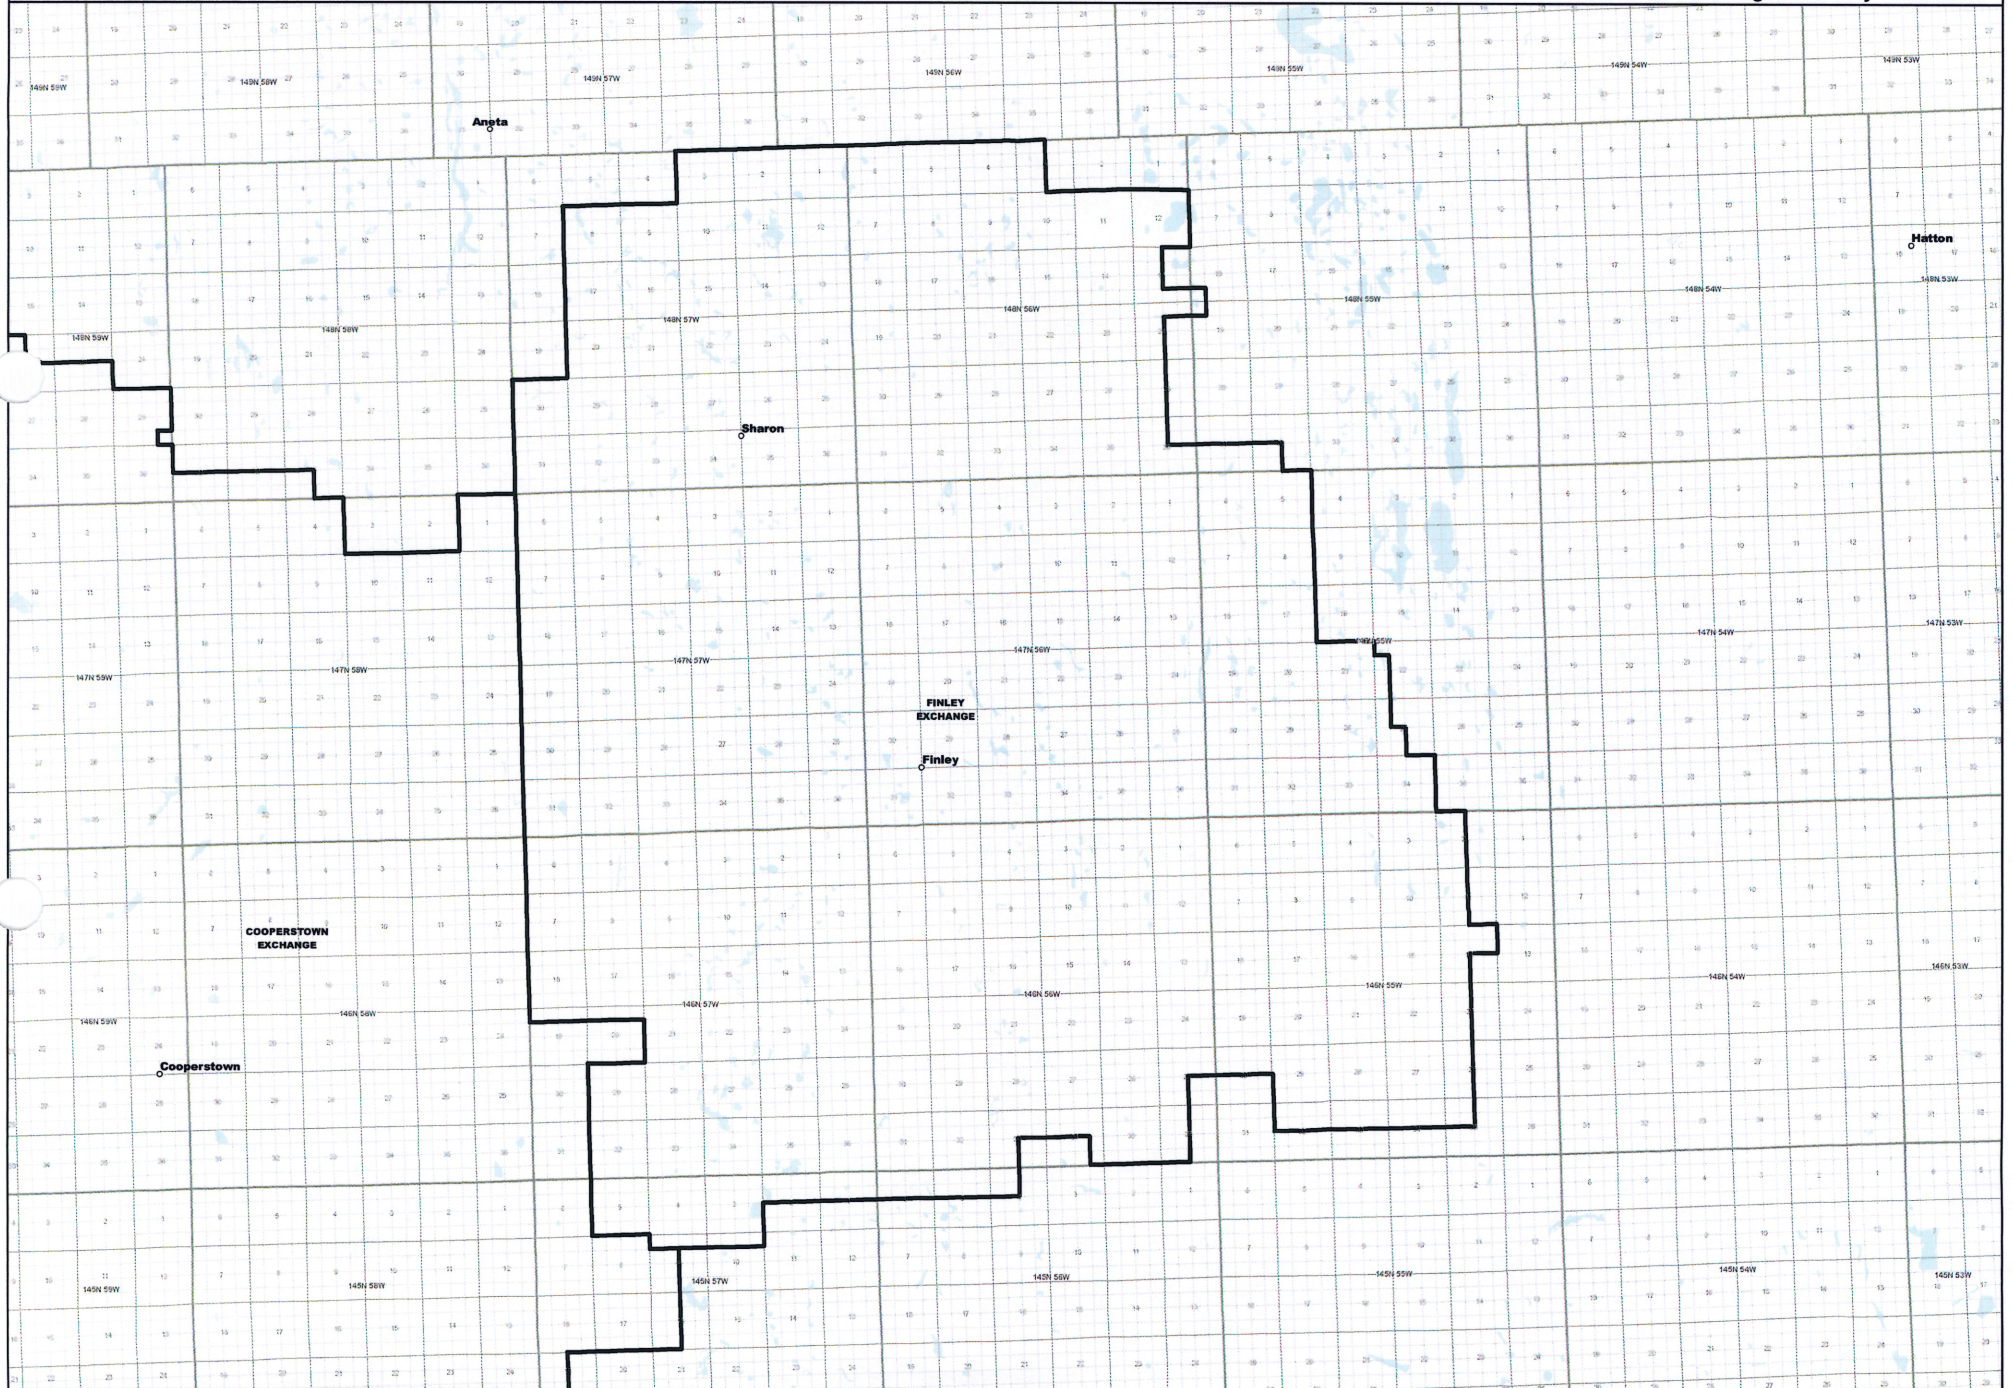

NORTH DAKOTA EXCHANGE BOUNDARY MAP
GRIGGS COUNTY TELEPHONE CO.
BINFORD EXCHANGE

Date: 5/22/2013

Page 1 of 6

— Exchange Boundary - Release 1

NORTH DAKOTA EXCHANGE BOUNDARY MAP
GRIGGS COUNTY TELEPHONE CO.
COOPERSTOWN EXCHANGE

Date: 5/22/2013

Page 2 of 6

 Exchange Boundary - Release 1

NORTH DAKOTA EXCHANGE BOUNDARY MAP
GRIGGS COUNTY TELEPHONE CO.
FINLEY EXCHANGE

Date: 5/22/2013

Page 4 of 6

— Exchange Boundary - Release 1

NORTH DAKOTA EXCHANGE BOUNDARY MAP
GRIGGS COUNTY TELEPHONE CO.
MCHENRY EXCHANGE

Date: 5/22/2013

Page 5 of 6

— Exchange Boundary - Release 1