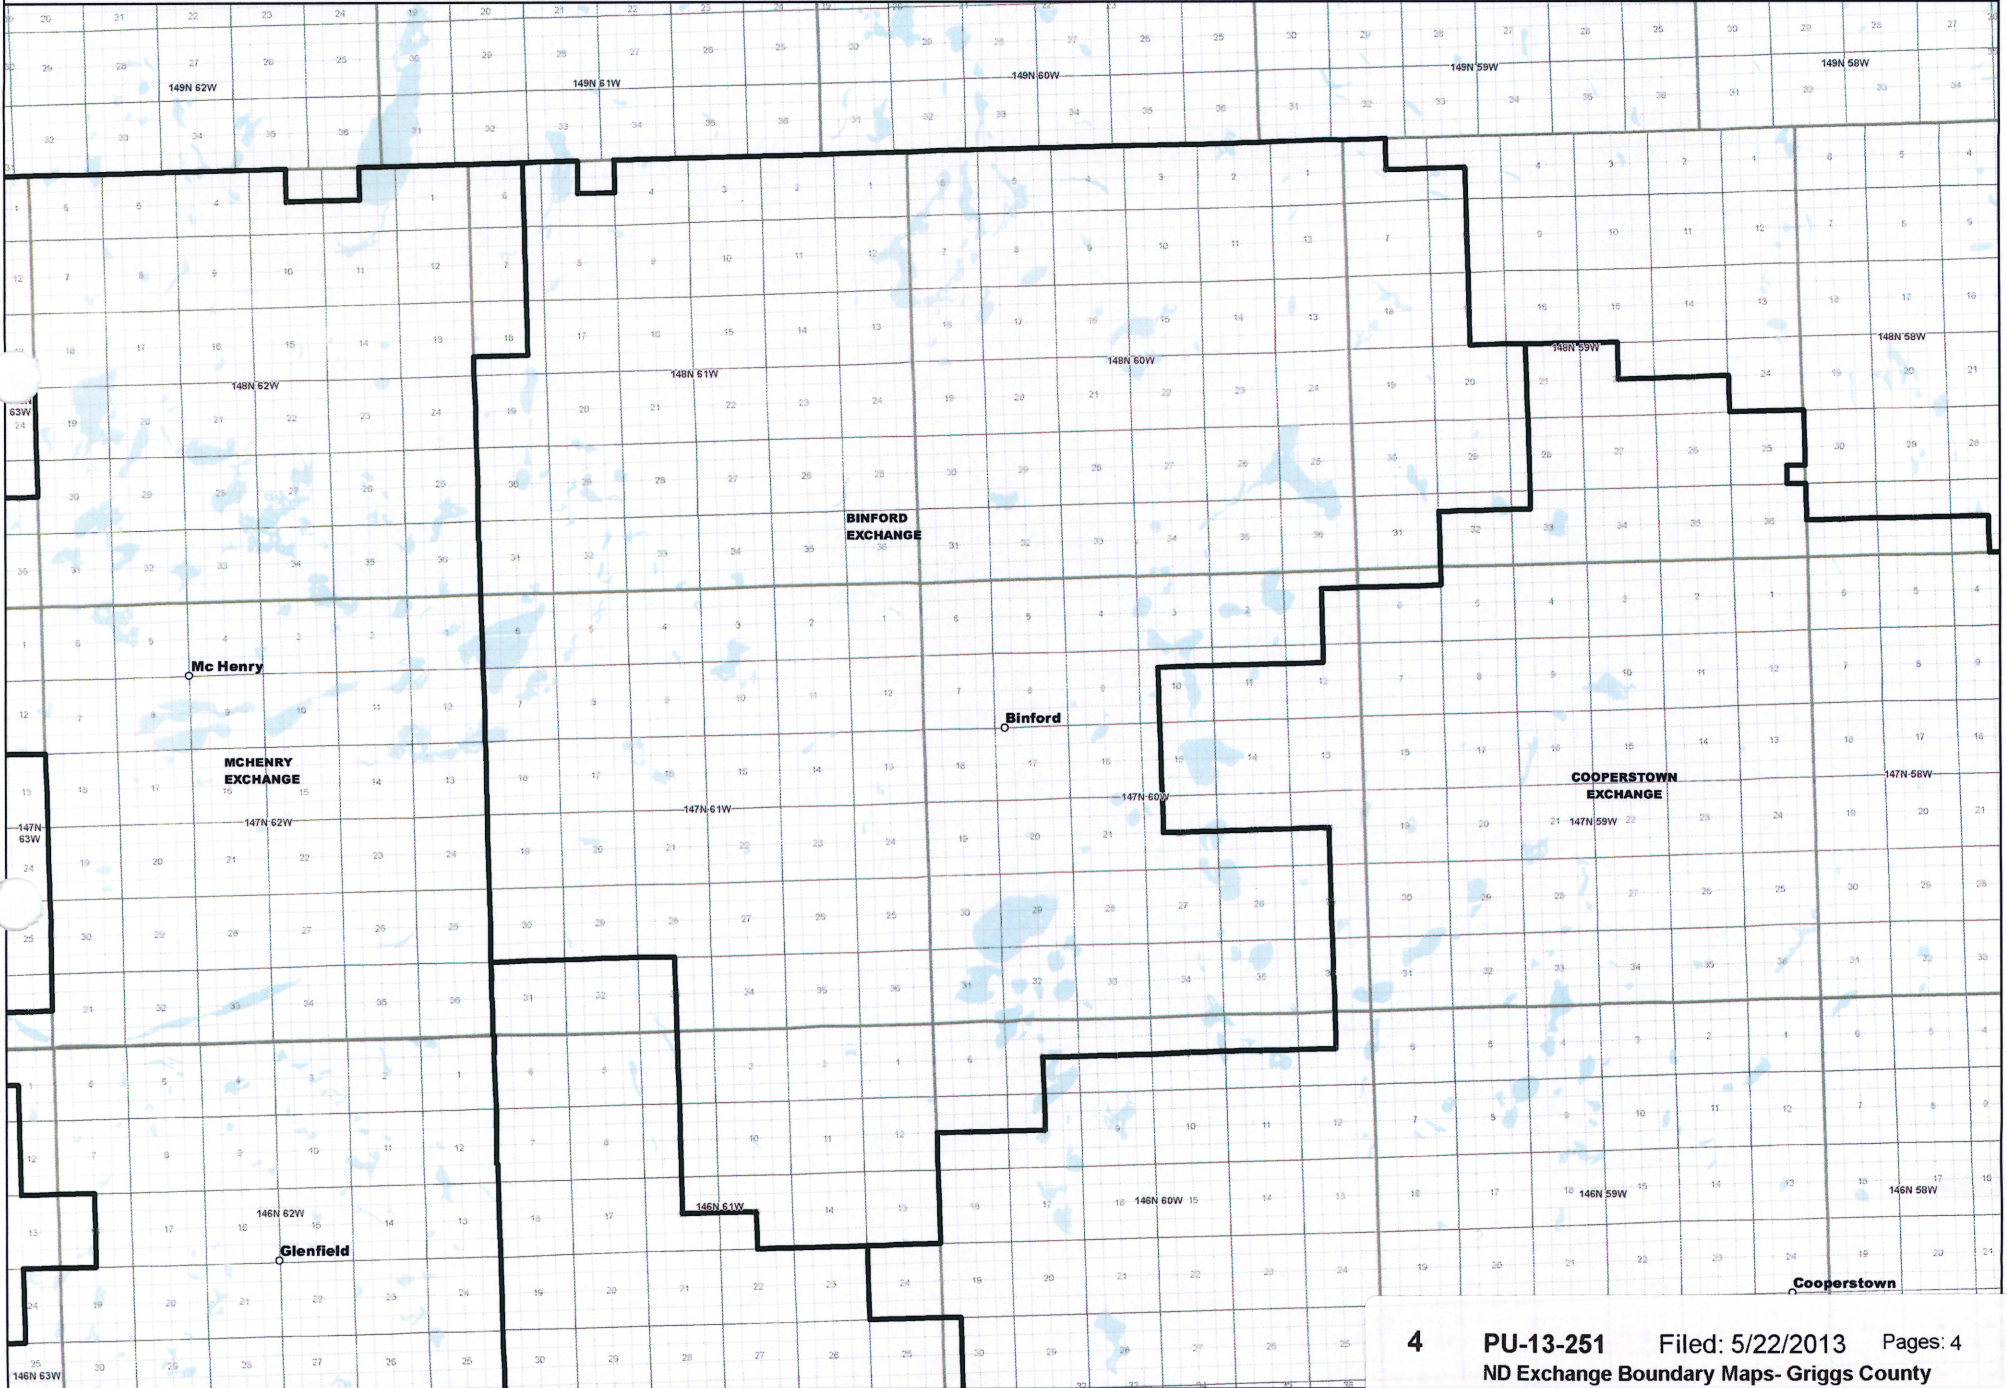

NORTH DAKOTA EXCHANGE BOUNDARY MAP
GRIGGS COUNTY TELEPHONE CO.
BINFORD EXCHANGE

Date: 5/22/2013

Page 1 of 6

— Exchange Boundary - Release 1

NORTH DAKOTA EXCHANGE BOUNDARY MAP
GRIGGS COUNTY TELEPHONE CO.
COOPERSTOWN EXCHANGE

Date: 5/22/2013

Page 2 of 6

 Exchange Boundary - Release 1

NORTH DAKOTA EXCHANGE BOUNDARY MAP
GRIGGS COUNTY TELEPHONE CO.
FINLEY EXCHANGE

Date: 5/22/2013

Page 4 of 6

— Exchange Boundary - Release 1

NORTH DAKOTA EXCHANGE BOUNDARY MAP
GRIGGS COUNTY TELEPHONE CO.
MCHENRY EXCHANGE

Date: 5/22/2013

Page 5 of 6

— Exchange Boundary - Release 1