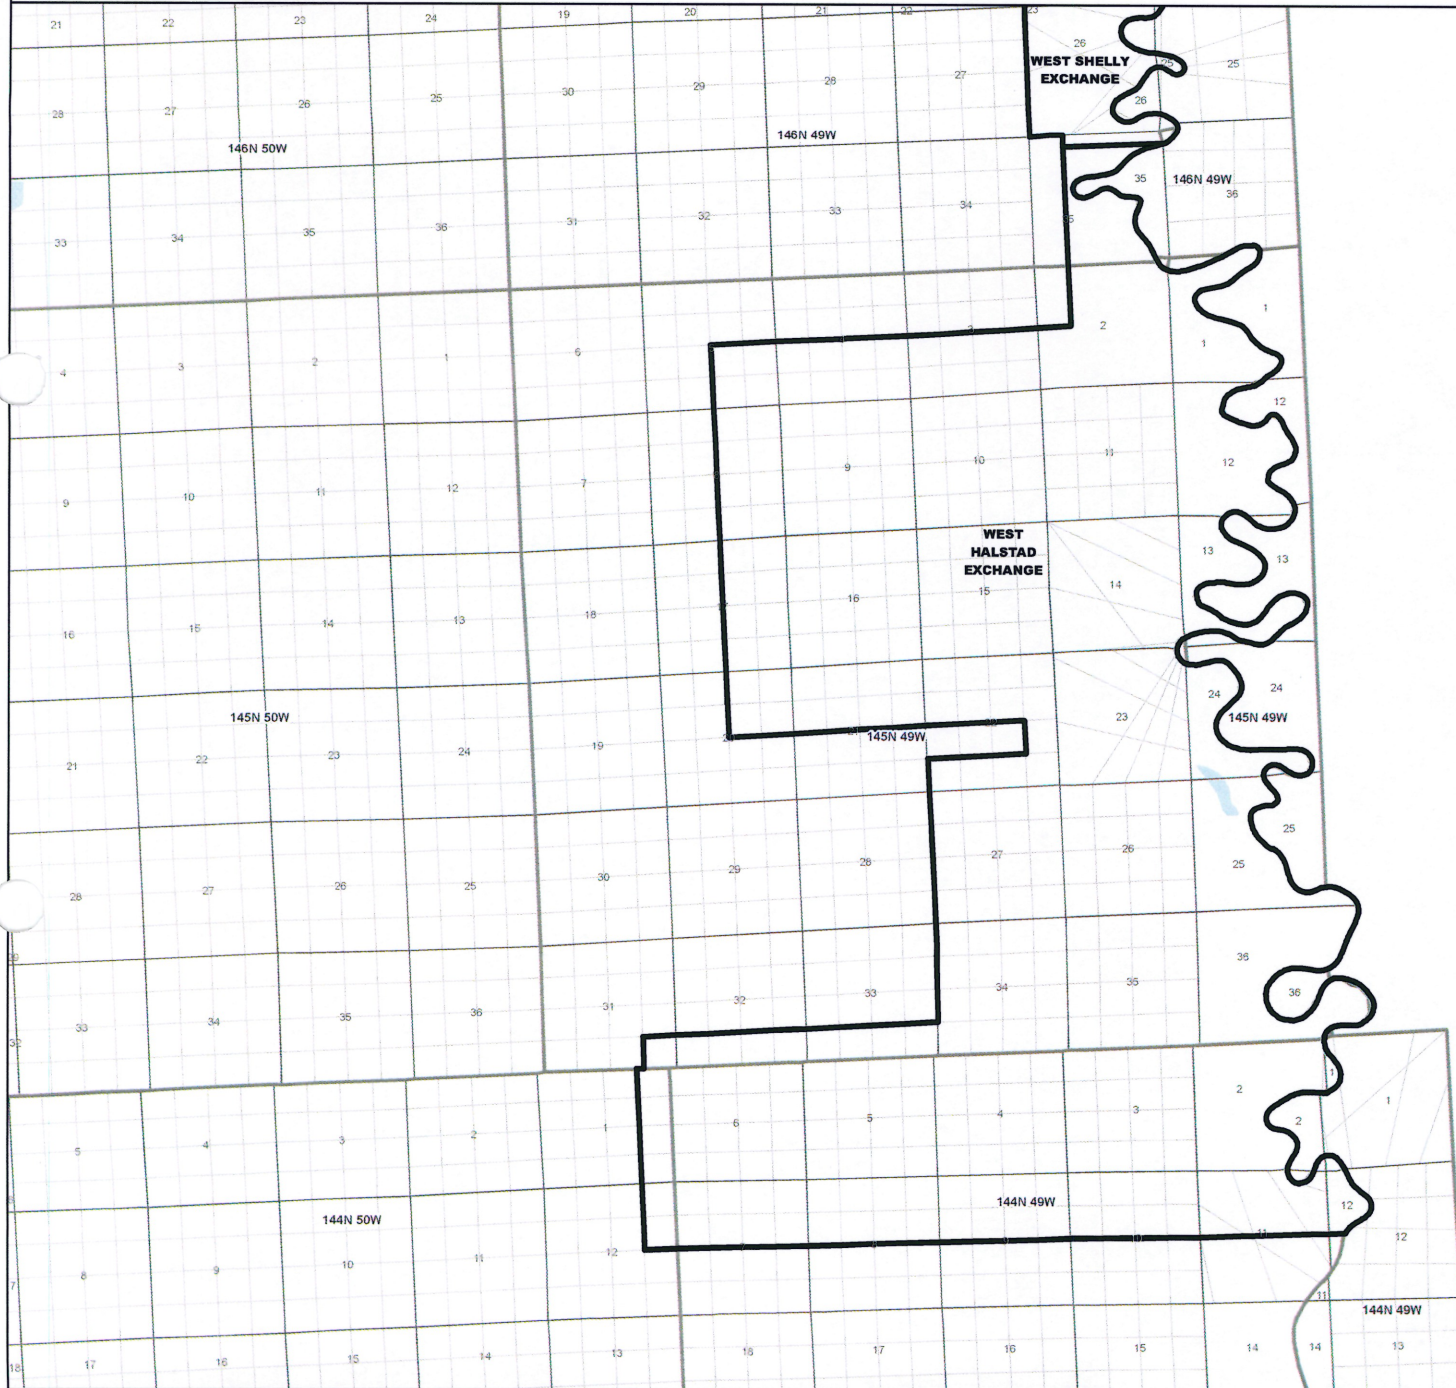

NORTH DAKOTA EXCHANGE BOUNDARY MAP
HALSTAD TELEPHONE COMPANY
WEST CLIMAX EXCHANGE

Date: 5/22/2013

Page 1 of 4

— Exchange Boundary - Release 1

NORTH DAKOTA EXCHANGE BOUNDARY MAP
HALSTAD TELEPHONE COMPANY
WEST HALSTAD EXCHANGE

Date: 5/22/2013

Page 2 of 4

— Exchange Boundary - Release 1

NORTH DAKOTA EXCHANGE BOUNDARY MAP
HALSTAD TELEPHONE COMPANY
WEST NIELSVILLE EXCHANGE

Date: 5/22/2013

Page 3 of 4

— Exchange Boundary - Release 1

NORTH DAKOTA EXCHANGE BOUNDARY MAP
HALSTAD TELEPHONE COMPANY
WEST SHELLY EXCHANGE

Date: 5/22/2013

Page 4 of 4

— Exchange Boundary - Release 1