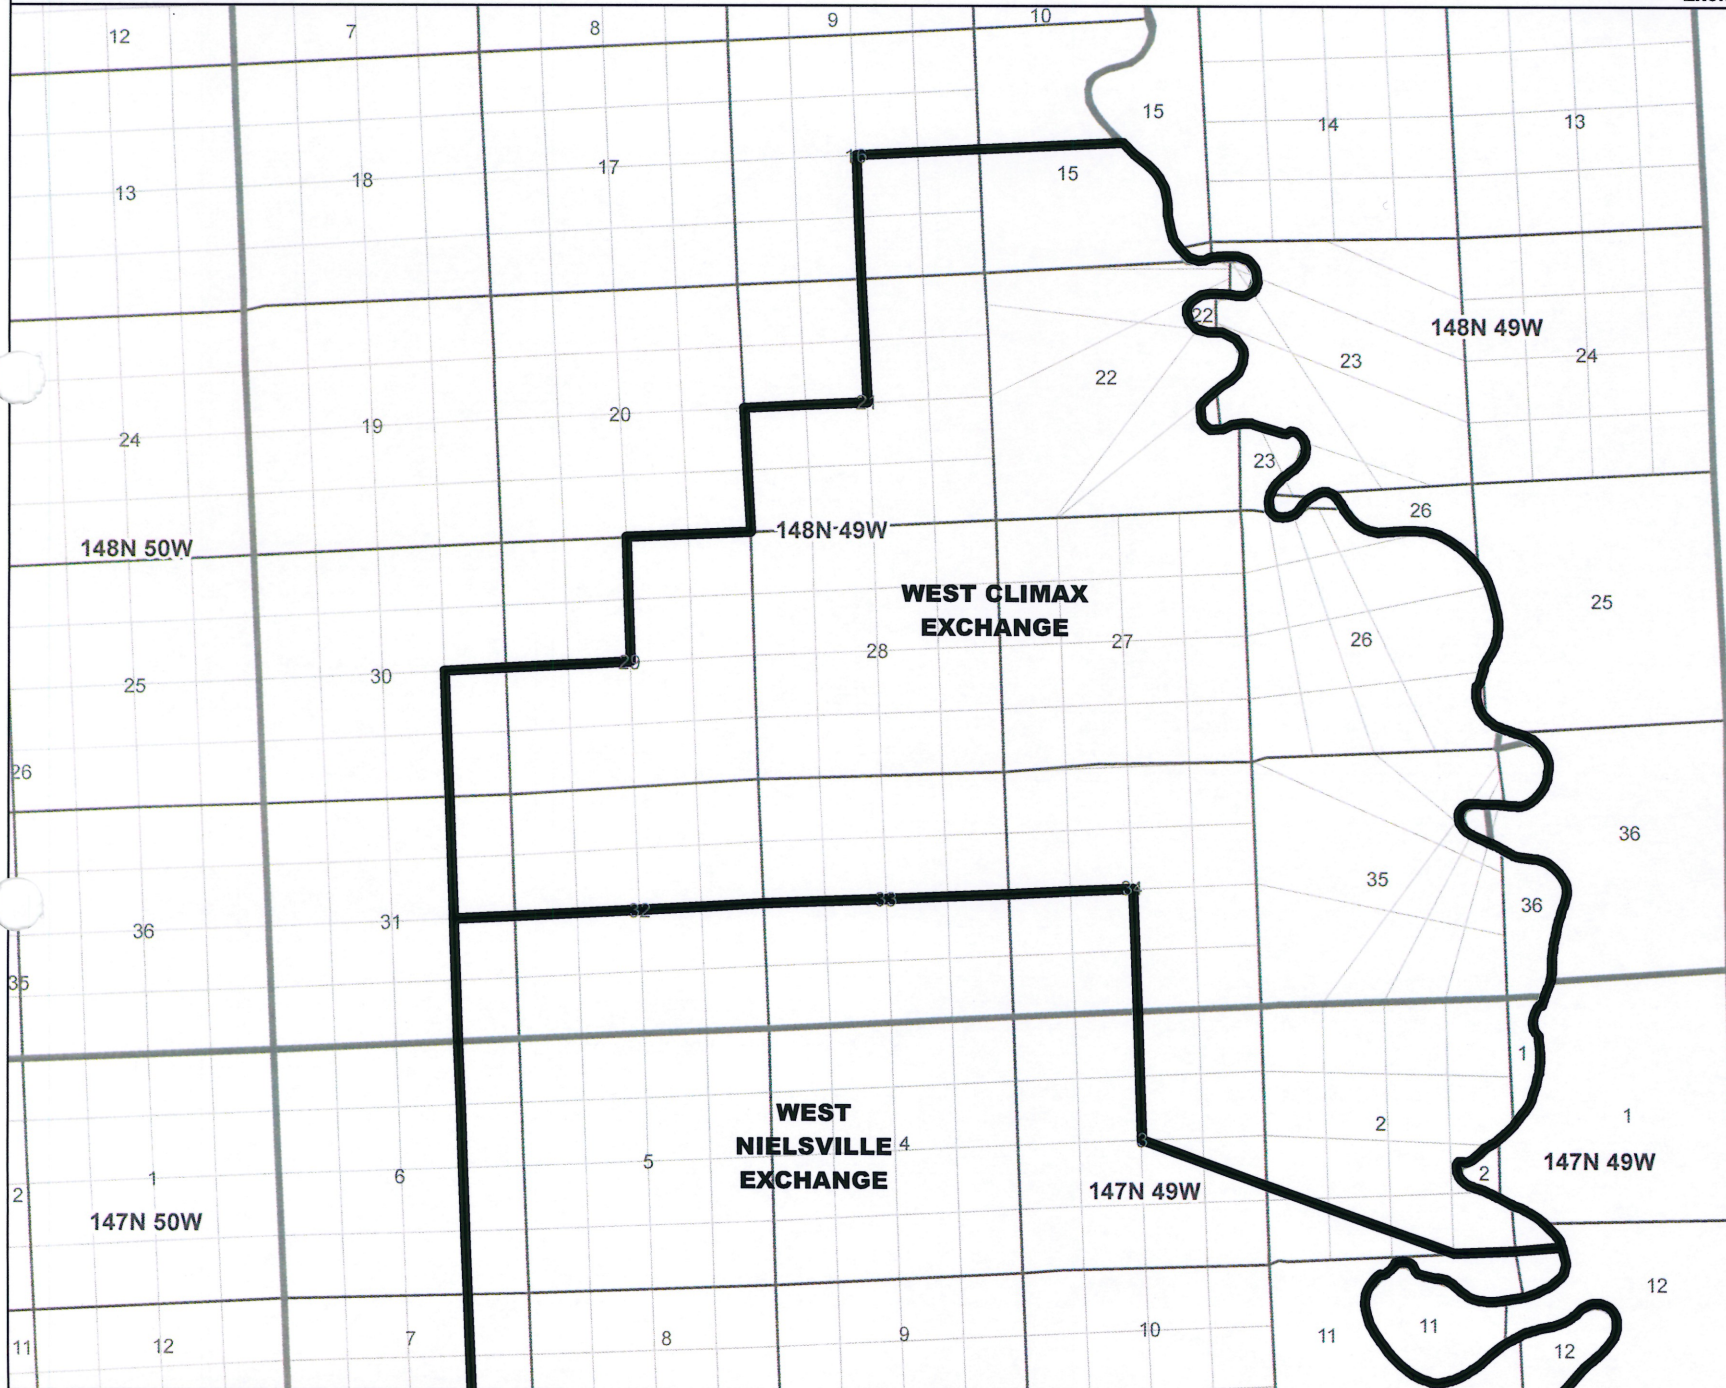

NORTH DAKOTA EXCHANGE BOUNDARY MAP
HALSTAD TELEPHONE COMPANY
WEST CLIMAX EXCHANGE

Date: 5/22/2013

Page 1 of 4

— Exchange Boundary - Release 1

NORTH DAKOTA EXCHANGE BOUNDARY MAP
HALSTAD TELEPHONE COMPANY
WEST HALSTAD EXCHANGE

Date: 5/22/2013

Page 2 of 4

— Exchange Boundary - Release 1

NORTH DAKOTA EXCHANGE BOUNDARY MAP
HALSTAD TELEPHONE COMPANY
WEST NIELSVILLE EXCHANGE

Date: 5/22/2013

Page 3 of 4

— Exchange Boundary - Release 1

NORTH DAKOTA EXCHANGE BOUNDARY MAP
HALSTAD TELEPHONE COMPANY
WEST SHELLY EXCHANGE

Date: 5/22/2013

Page 4 of 4

— Exchange Boundary - Release 1