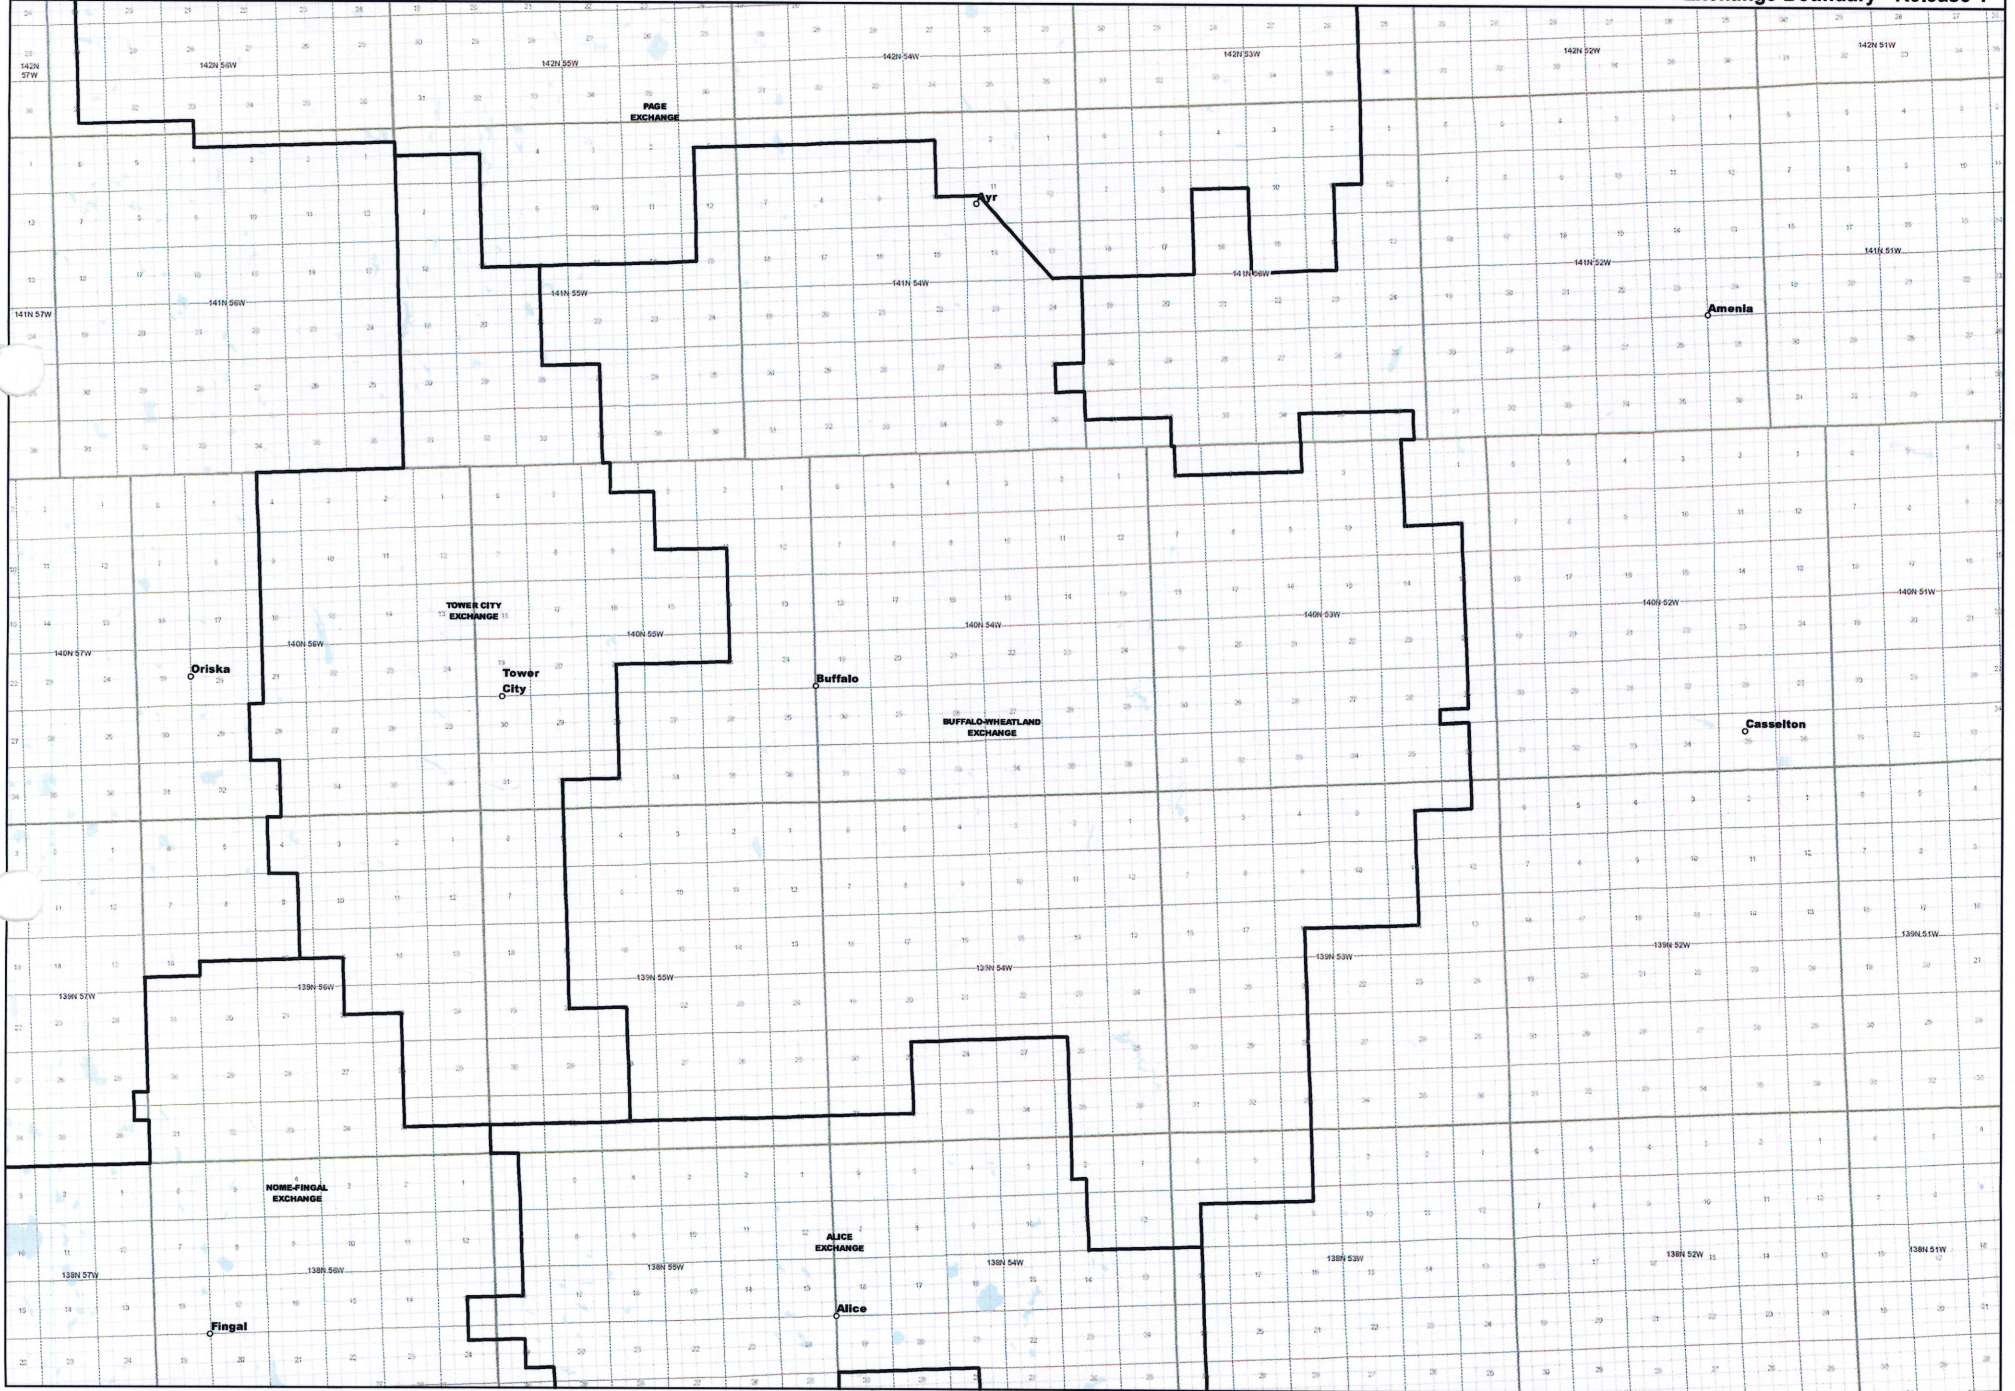

NORTH DAKOTA EXCHANGE BOUNDARY MAP
INTER-COMMUNITY TELEPHONE COMPANY, L.L.C.
ALICE EXCHANGE

Date: 5/22/2013

Page 1 of 9

Exchange Boundary - Release 1

NORTH DAKOTA EXCHANGE BOUNDARY MAP
INTER-COMMUNITY TELEPHONE COMPANY, L.L.C.
BUFFALO-WHEATLAND EXCHANGE

Date: 5/22/2013

Page 2 of 9

— Exchange Boundary - Release 1

NORTH DAKOTA EXCHANGE BOUNDARY MAP
INTER-COMMUNITY TELEPHONE COMPANY, L.L.C.
DAZEY EXCHANGE

Date: 5/22/2013

Page 3 of 9

— Exchange Boundary - Release 1

NORTH DAKOTA EXCHANGE BOUNDARY MAP
INTER-COMMUNITY TELEPHONE COMPANY, L.L.C.
HOPE EXCHANGE

Date: 5/22/2013

Page 5 of 9

— Exchange Boundary - Release 1

NORTH DAKOTA EXCHANGE BOUNDARY MAP
INTER-COMMUNITY TELEPHONE COMPANY, L.L.C.
NOME-FINGAL EXCHANGE

NORTH DAKOTA EXCHANGE BOUNDARY MAP
INTER-COMMUNITY TELEPHONE COMPANY, L.L.C.
SANBORN-ROGERS EXCHANGE

— Exchange Boundary - Release 1

NORTH DAKOTA EXCHANGE BOUNDARY MAP
INTER-COMMUNITY TELEPHONE COMPANY, L.L.C.
TOWER CITY EXCHANGE