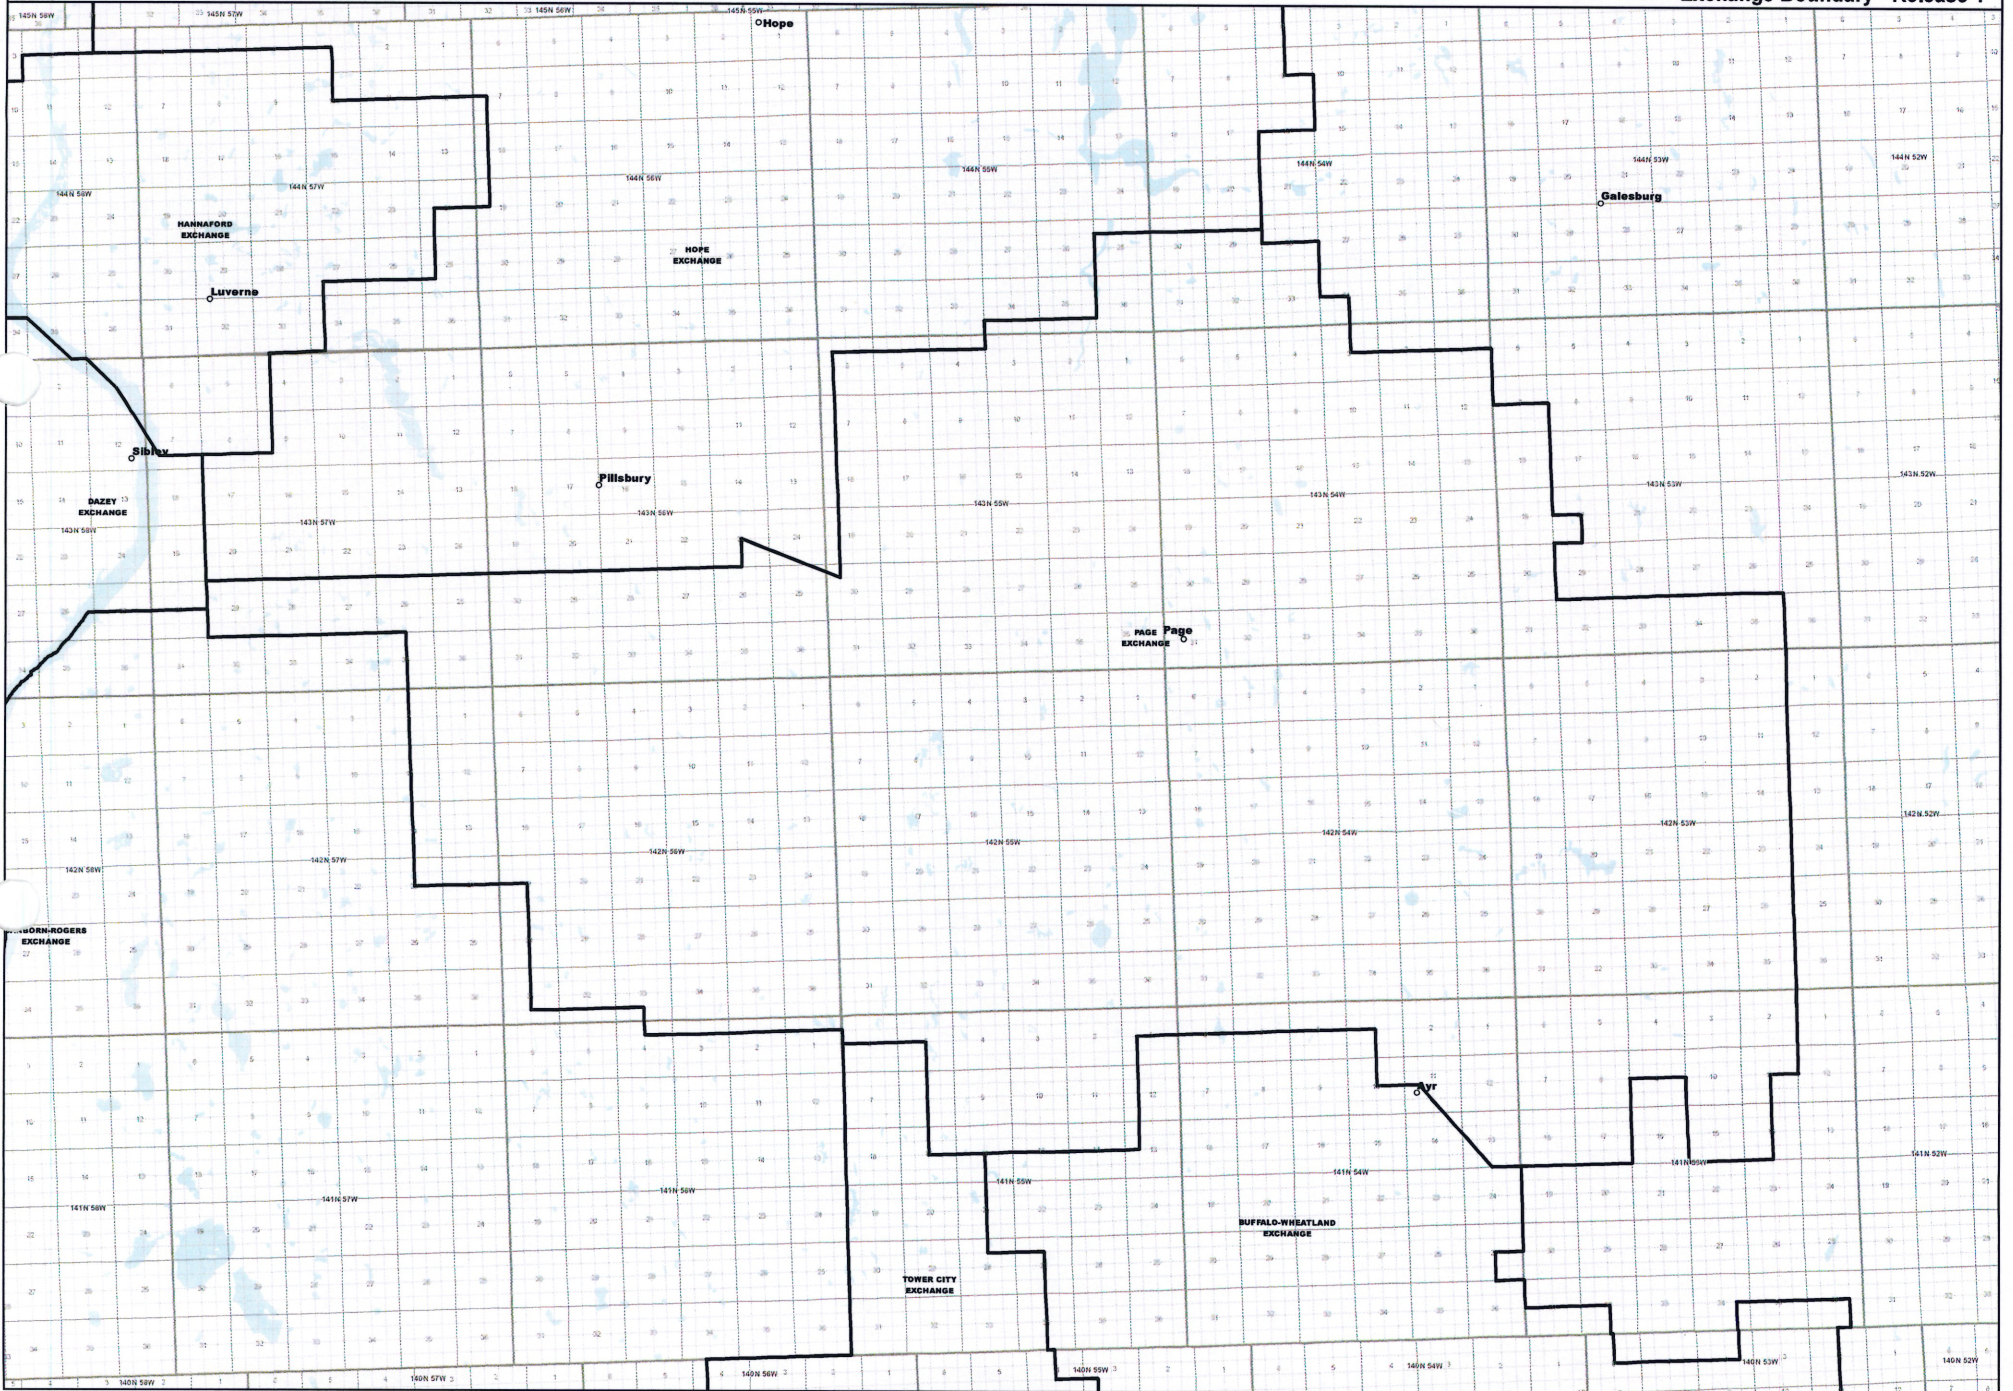

NORTH DAKOTA EXCHANGE BOUNDARY MAP
INTER-COMMUNITY TELEPHONE COMPANY, L.L.C.
HOPE EXCHANGE

Date: 5/22/2013

Page 5 of 9

— Exchange Boundary - Release 1

NORTH DAKOTA EXCHANGE BOUNDARY MAP
INTER-COMMUNITY TELEPHONE COMPANY, L.L.C.
NOME-FINGAL EXCHANGE

Date: 5/22/2013

Page 6 of 9

— Exchange Boundary - Release 1

NORTH DAKOTA EXCHANGE BOUNDARY MAP
INTER-COMMUNITY TELEPHONE COMPANY, L.L.C.
PAGE EXCHANGE

Date: 5/22/2013

Page 7 of 9

— Exchange Boundary - Release 1

NORTH DAKOTA EXCHANGE BOUNDARY MAP
INTER-COMMUNITY TELEPHONE COMPANY, L.L.C.
SANBORN-ROGERS EXCHANGE

— Exchange Boundary - Release 1

NORTH DAKOTA EXCHANGE BOUNDARY MAP
INTER-COMMUNITY TELEPHONE COMPANY, L.L.C.
TOWER CITY EXCHANGE