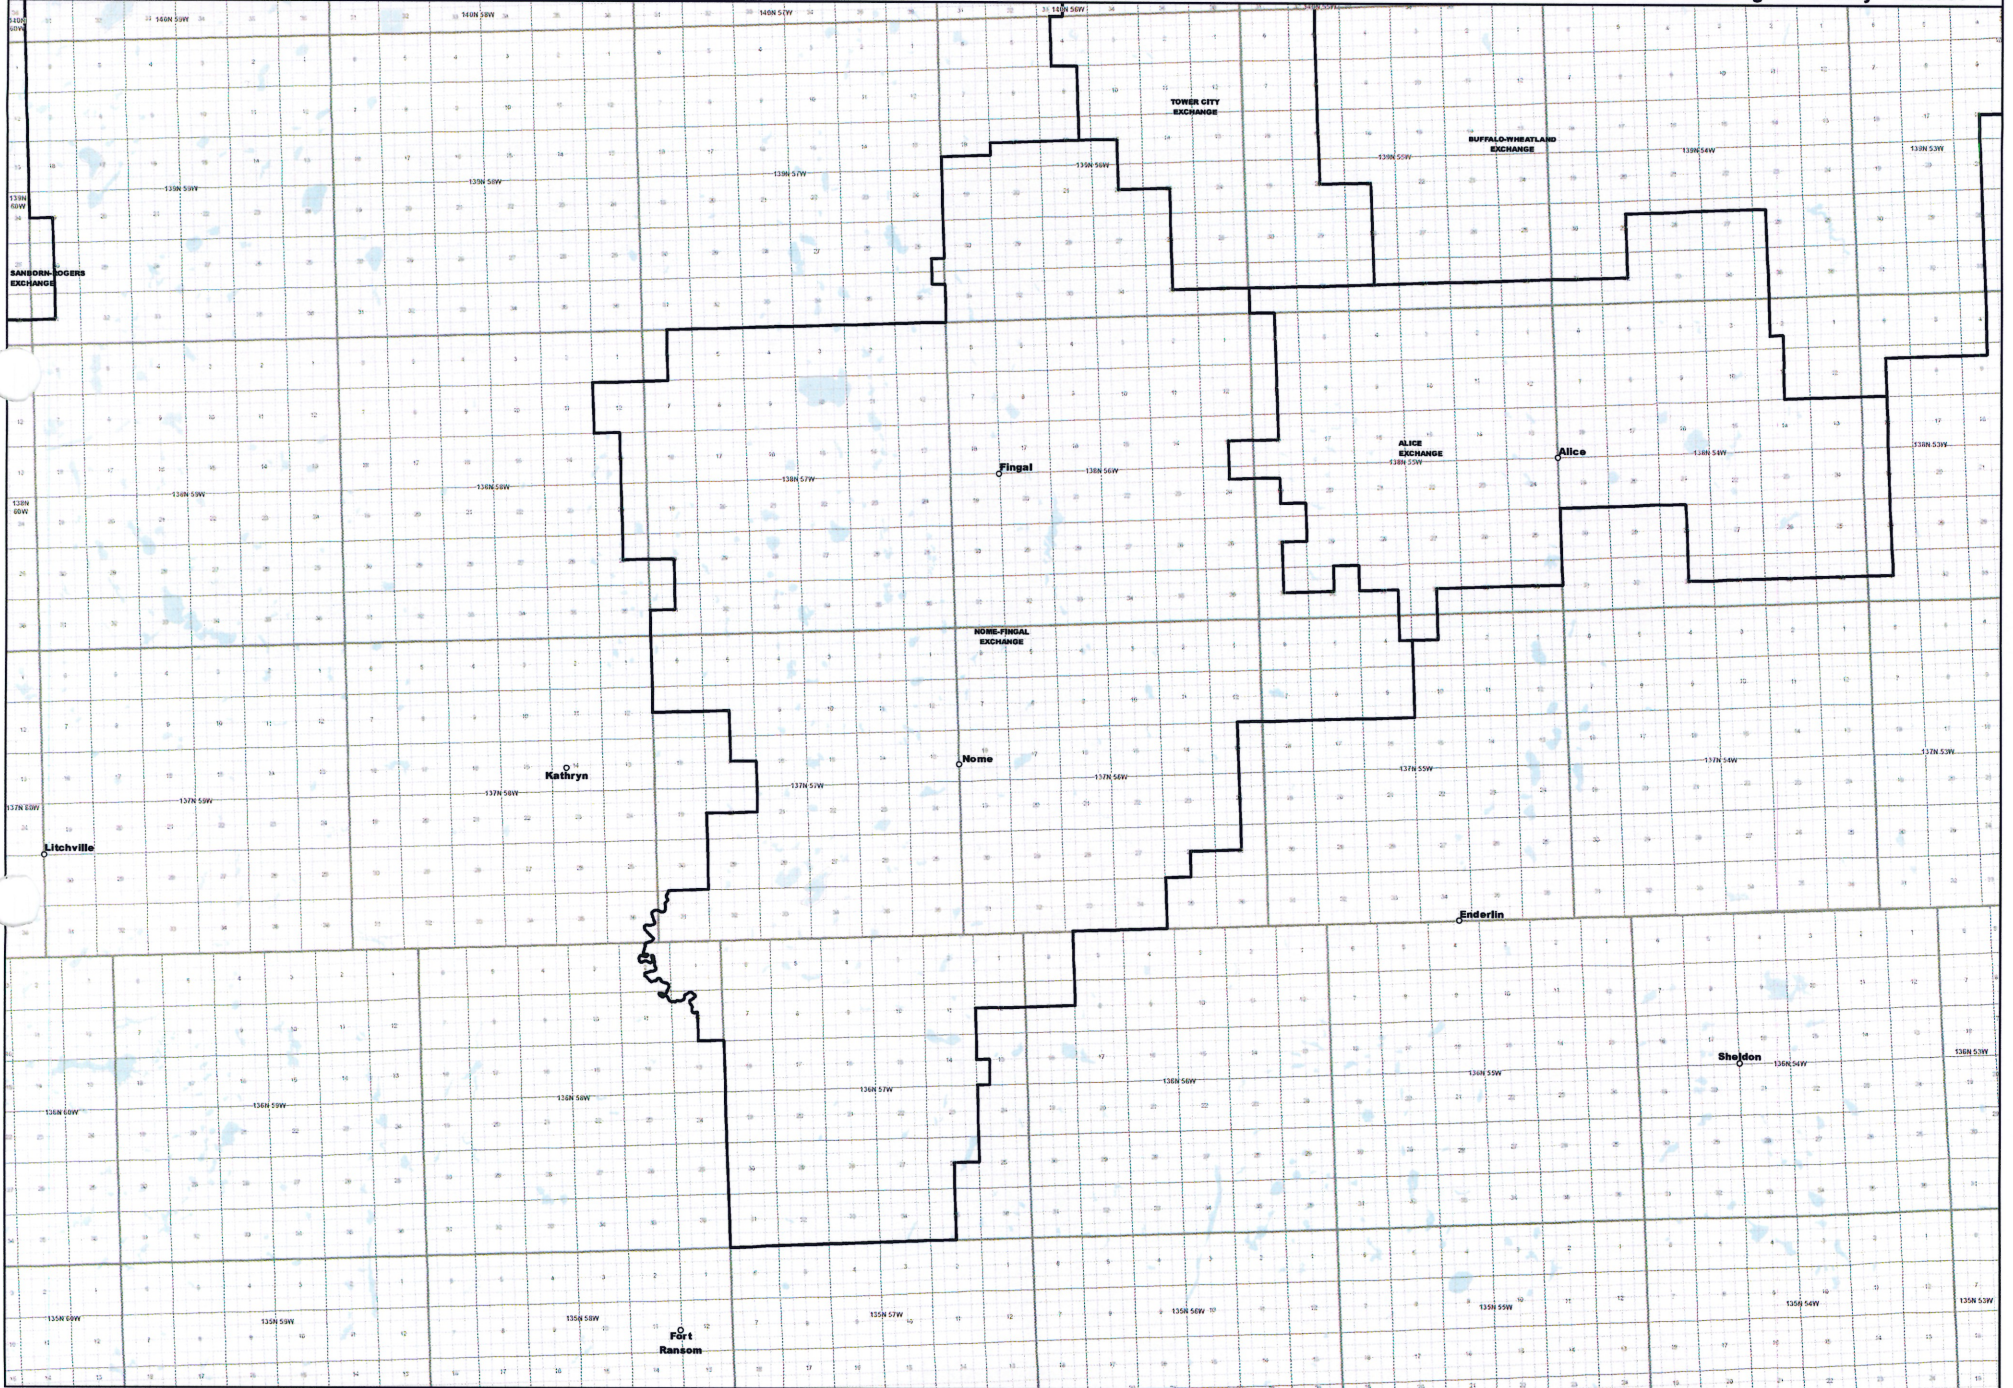

Date: 5/22/2013

Page 2 of 9

— Exchange Boundary - Release 1

NORTH DAKOTA EXCHANGE BOUNDARY MAP
INTER-COMMUNITY TELEPHONE COMPANY, L.L.C.
DAZEY EXCHANGE

Date: 5/22/2013

Page 3 of 9

— Exchange Boundary - Release 1

NORTH DAKOTA EXCHANGE BOUNDARY MAP
INTER-COMMUNITY TELEPHONE COMPANY, L.L.C.
HOPE EXCHANGE

Date: 5/22/2013

Page 5 of 9

— Exchange Boundary - Release 1

NORTH DAKOTA EXCHANGE BOUNDARY MAP
INTER-COMMUNITY TELEPHONE COMPANY, L.L.C.
NOME-FINGAL EXCHANGE

Date: 5/22/2013

Page 6 of 9

— Exchange Boundary - Release 1

NORTH DAKOTA EXCHANGE BOUNDARY MAP
INTER-COMMUNITY TELEPHONE COMPANY, L.L.C.
PAGE EXCHANGE

Date: 5/22/2013

Page 7 of 9

— Exchange Boundary - Release 1

NORTH DAKOTA EXCHANGE BOUNDARY MAP
INTER-COMMUNITY TELEPHONE COMPANY, L.L.C.
SANBORN-ROGERS EXCHANGE

— Exchange Boundary - Release 1

NORTH DAKOTA EXCHANGE BOUNDARY MAP
INTER-COMMUNITY TELEPHONE COMPANY, L.L.C.
TOWER CITY EXCHANGE