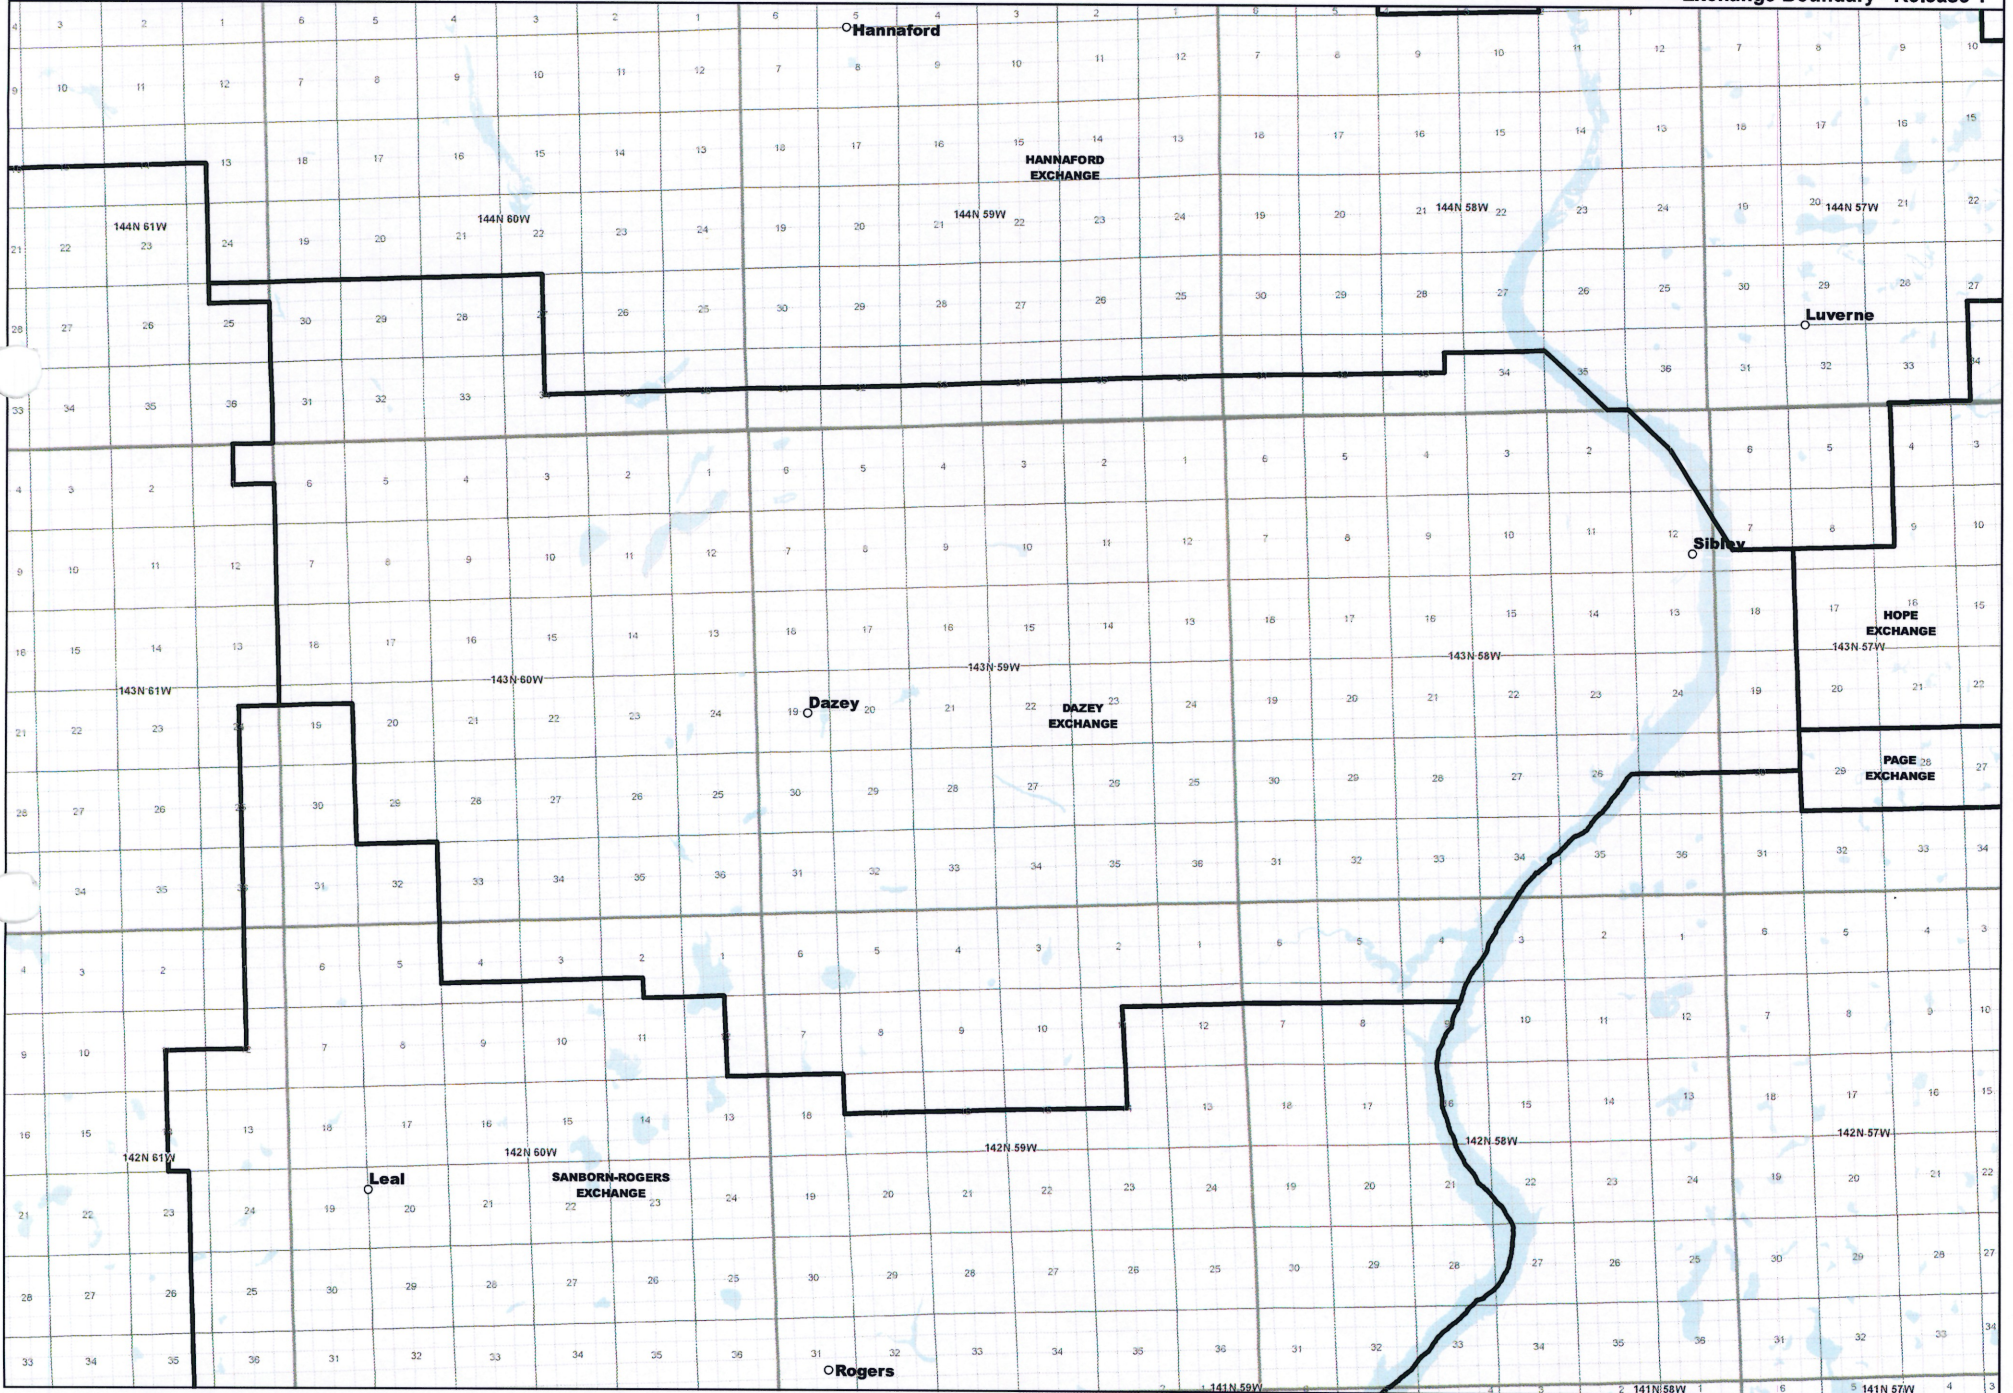

NORTH DAKOTA EXCHANGE BOUNDARY MAP
INTER-COMMUNITY TELEPHONE COMPANY, L.L.C.
ALICE EXCHANGE

Date: 5/22/2013

Page 1 of 9

Exchange Boundary - Release 1

NORTH DAKOTA EXCHANGE BOUNDARY MAP
INTER-COMMUNITY TELEPHONE COMPANY, L.L.C.
BUFFALO-WHEATLAND EXCHANGE

Date: 5/22/2013

Page 2 of 9

— Exchange Boundary - Release 1

NORTH DAKOTA EXCHANGE BOUNDARY MAP
INTER-COMMUNITY TELEPHONE COMPANY, L.L.C.
DAZEY EXCHANGE

Date: 5/22/2013

Page 3 of 9

— Exchange Boundary - Release 1

NORTH DAKOTA EXCHANGE BOUNDARY MAP
INTER-COMMUNITY TELEPHONE COMPANY, L.L.C.
HOPE EXCHANGE

Date: 5/22/2013

Page 5 of 9

— Exchange Boundary - Release 1

NORTH DAKOTA EXCHANGE BOUNDARY MAP
INTER-COMMUNITY TELEPHONE COMPANY, L.L.C.
NOME-FINGAL EXCHANGE

NORTH DAKOTA EXCHANGE BOUNDARY MAP
INTER-COMMUNITY TELEPHONE COMPANY, L.L.C.
SANBORN-ROGERS EXCHANGE

— Exchange Boundary - Release 1

NORTH DAKOTA EXCHANGE BOUNDARY MAP
INTER-COMMUNITY TELEPHONE COMPANY, L.L.C.
TOWER CITY EXCHANGE