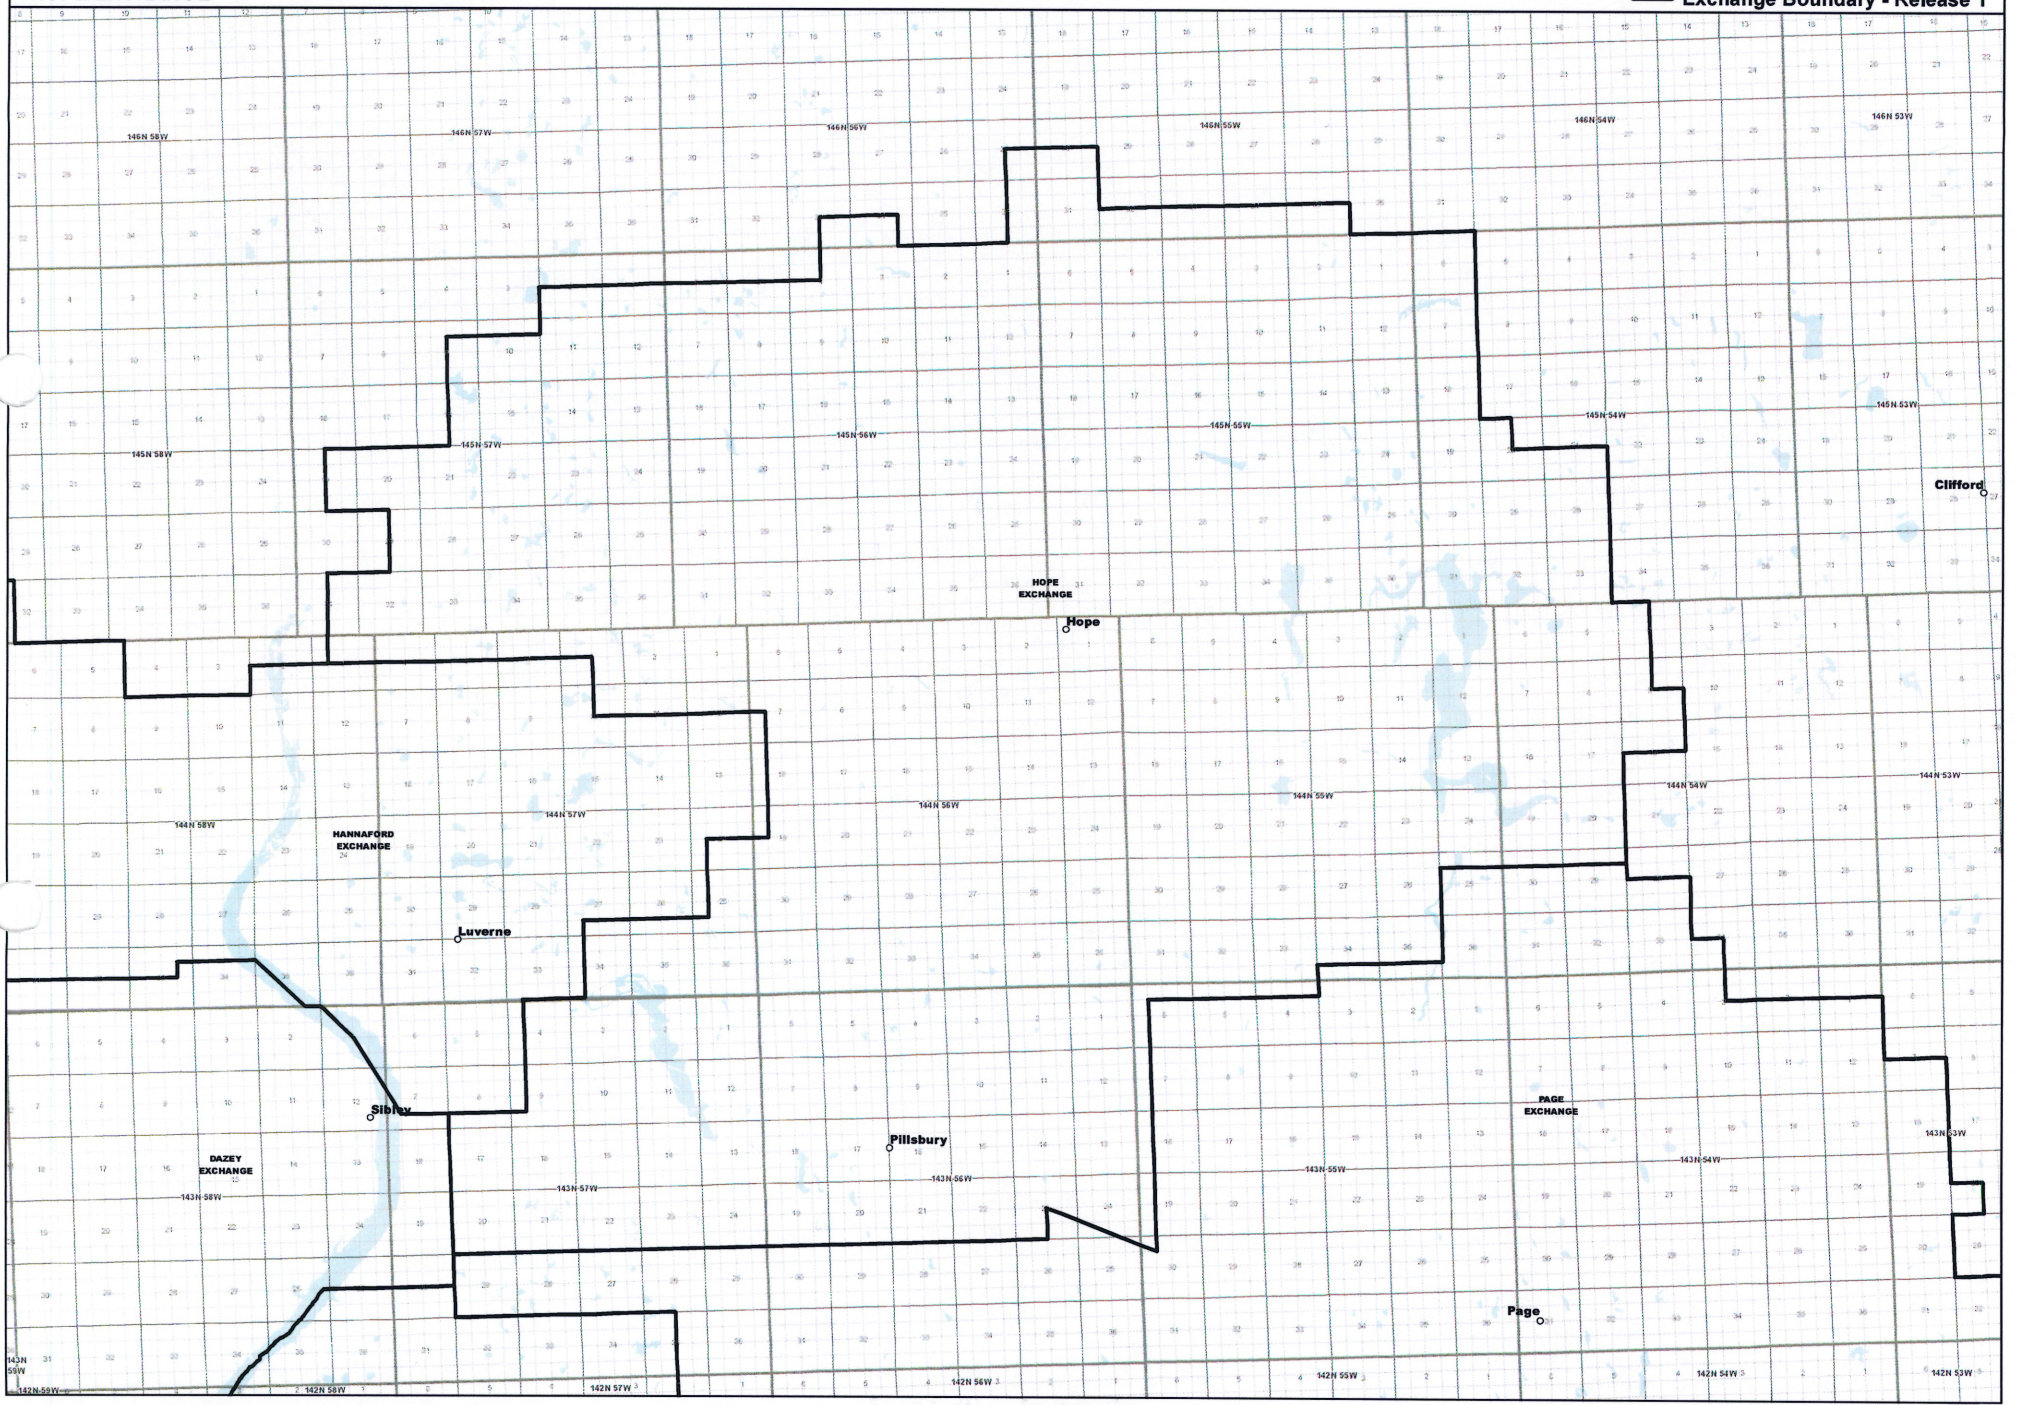

NORTH DAKOTA EXCHANGE BOUNDARY MAP
INTER-COMMUNITY TELEPHONE COMPANY, L.L.C.
ALICE EXCHANGE

Date: 5/22/2013

Page 1 of 9

Exchange Boundary - Release 1

NORTH DAKOTA EXCHANGE BOUNDARY MAP
INTER-COMMUNITY TELEPHONE COMPANY, L.L.C.
BUFFALO-WHEATLAND EXCHANGE

Date: 5/22/2013

Page 2 of 9

— Exchange Boundary - Release 1

NORTH DAKOTA EXCHANGE BOUNDARY MAP
INTER-COMMUNITY TELEPHONE COMPANY, L.L.C.
DAZEY EXCHANGE

Date: 5/22/2013

Page 3 of 9

— Exchange Boundary - Release 1

NORTH DAKOTA EXCHANGE BOUNDARY MAP
INTER-COMMUNITY TELEPHONE COMPANY, L.L.C.
HOPE EXCHANGE

Date: 5/22/2013

Page 5 of 9

— Exchange Boundary - Release 1

NORTH DAKOTA EXCHANGE BOUNDARY MAP
INTER-COMMUNITY TELEPHONE COMPANY, L.L.C.
NOME-FINGAL EXCHANGE

NORTH DAKOTA EXCHANGE BOUNDARY MAP
INTER-COMMUNITY TELEPHONE COMPANY, L.L.C.
SANBORN-ROGERS EXCHANGE

— Exchange Boundary - Release 1

NORTH DAKOTA EXCHANGE BOUNDARY MAP
INTER-COMMUNITY TELEPHONE COMPANY, L.L.C.
TOWER CITY EXCHANGE