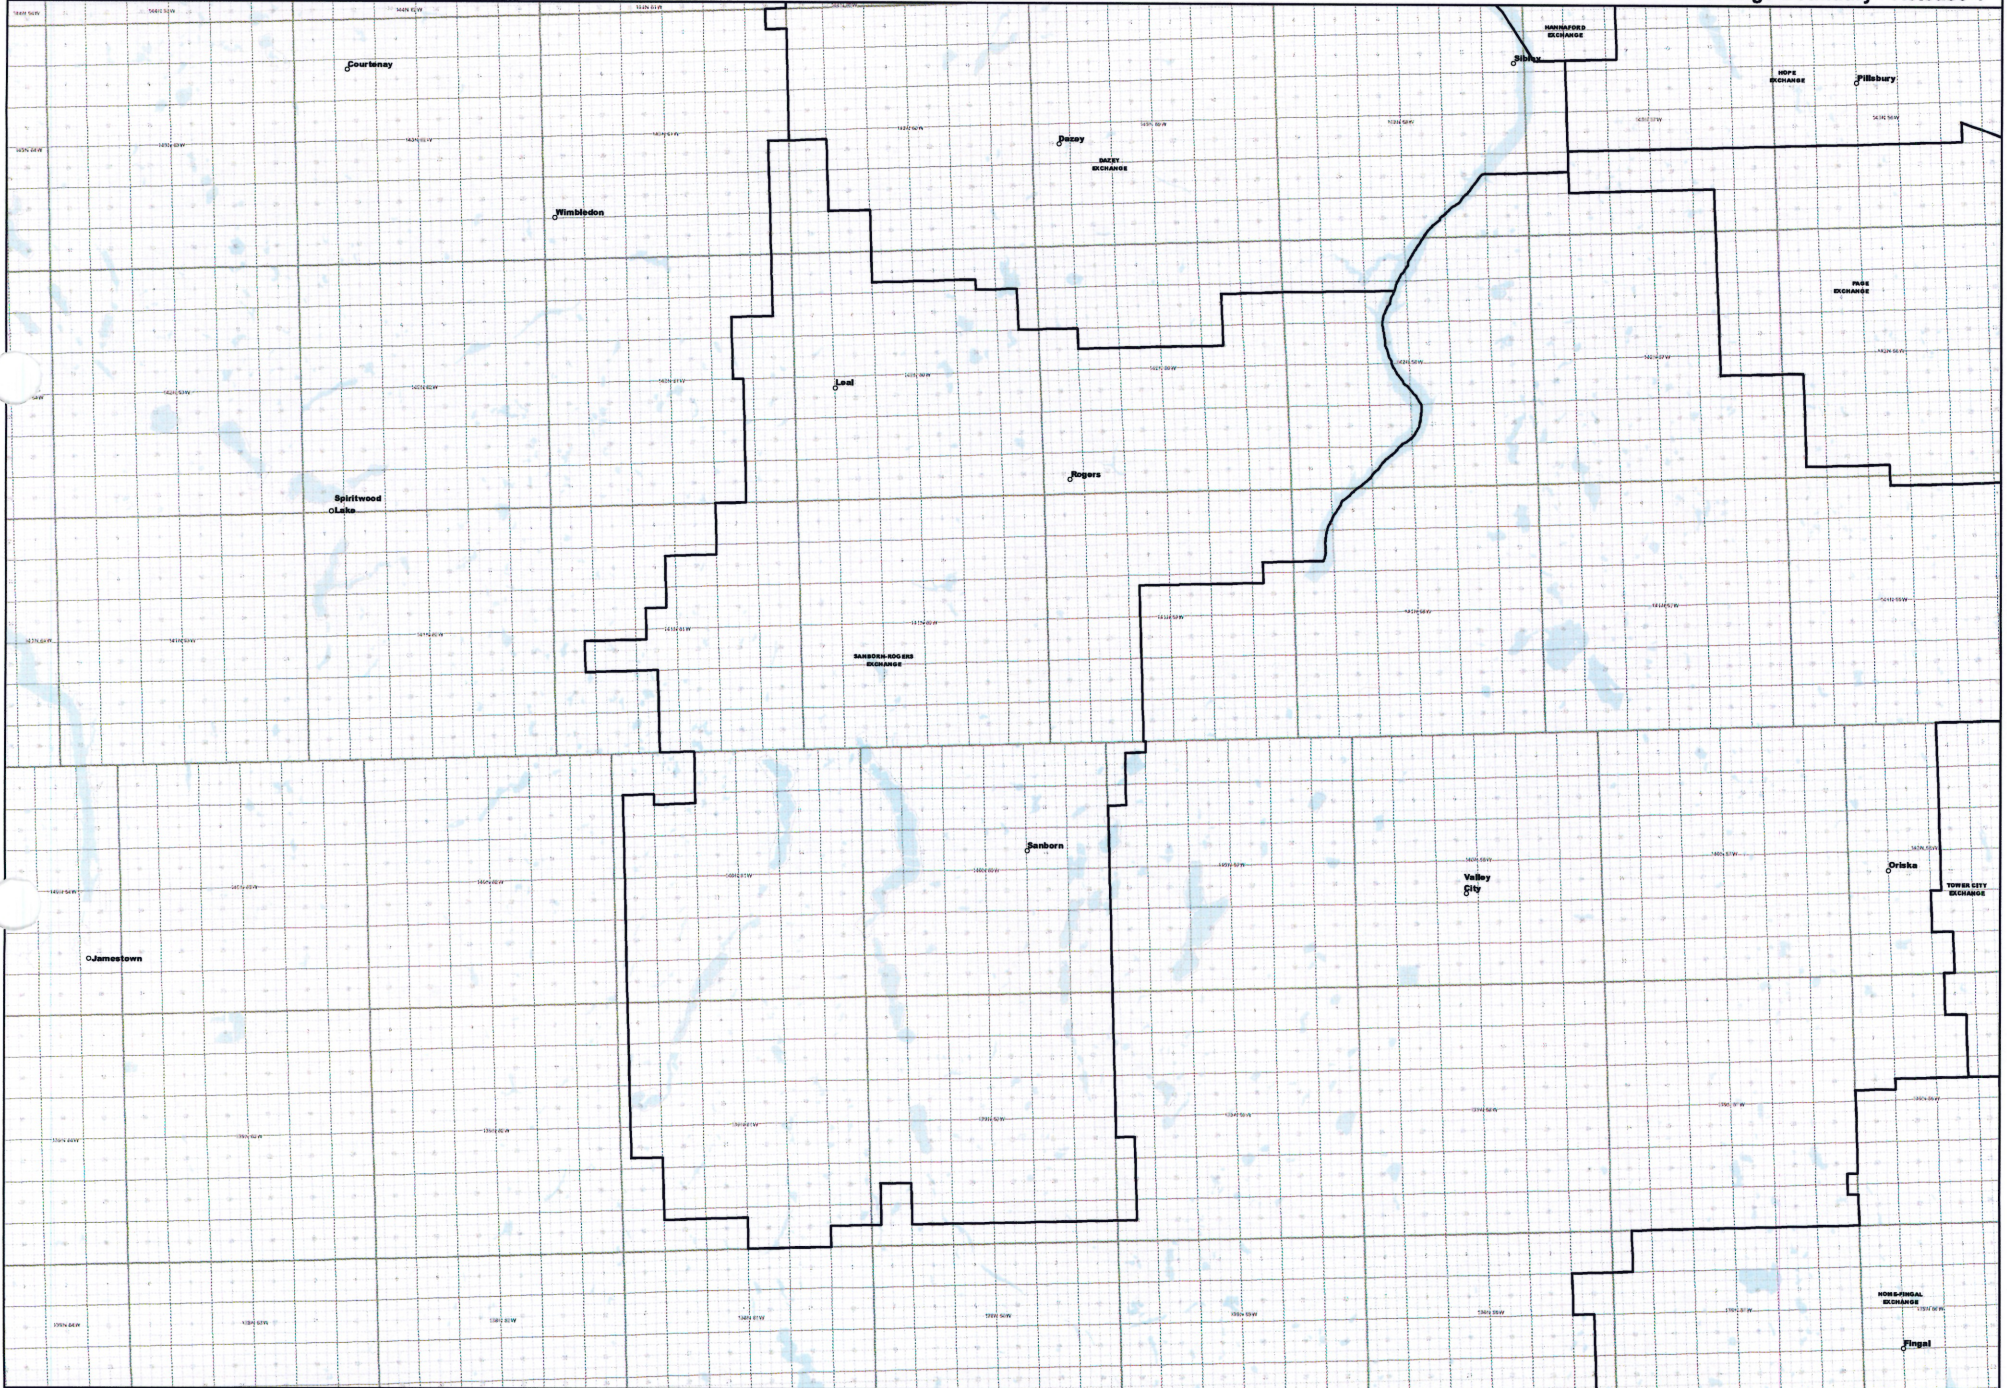

NORTH DAKOTA EXCHANGE BOUNDARY MAP
INTER-COMMUNITY TELEPHONE COMPANY, L.L.C.
HOPE EXCHANGE

Date: 5/22/2013

Page 5 of 9

— Exchange Boundary - Release 1

NORTH DAKOTA EXCHANGE BOUNDARY MAP
INTER-COMMUNITY TELEPHONE COMPANY, L.L.C.
NOME-FINGAL EXCHANGE

Date: 5/22/2013

Page 6 of 9

— Exchange Boundary - Release 1

NORTH DAKOTA EXCHANGE BOUNDARY MAP
INTER-COMMUNITY TELEPHONE COMPANY, L.L.C.
PAGE EXCHANGE

Date: 5/22/2013

Page 7 of 9

— Exchange Boundary - Release 1

NORTH DAKOTA EXCHANGE BOUNDARY MAP
INTER-COMMUNITY TELEPHONE COMPANY, L.L.C.
SANBORN-ROGERS EXCHANGE

— Exchange Boundary - Release 1

NORTH DAKOTA EXCHANGE BOUNDARY MAP
INTER-COMMUNITY TELEPHONE COMPANY, L.L.C.
TOWER CITY EXCHANGE