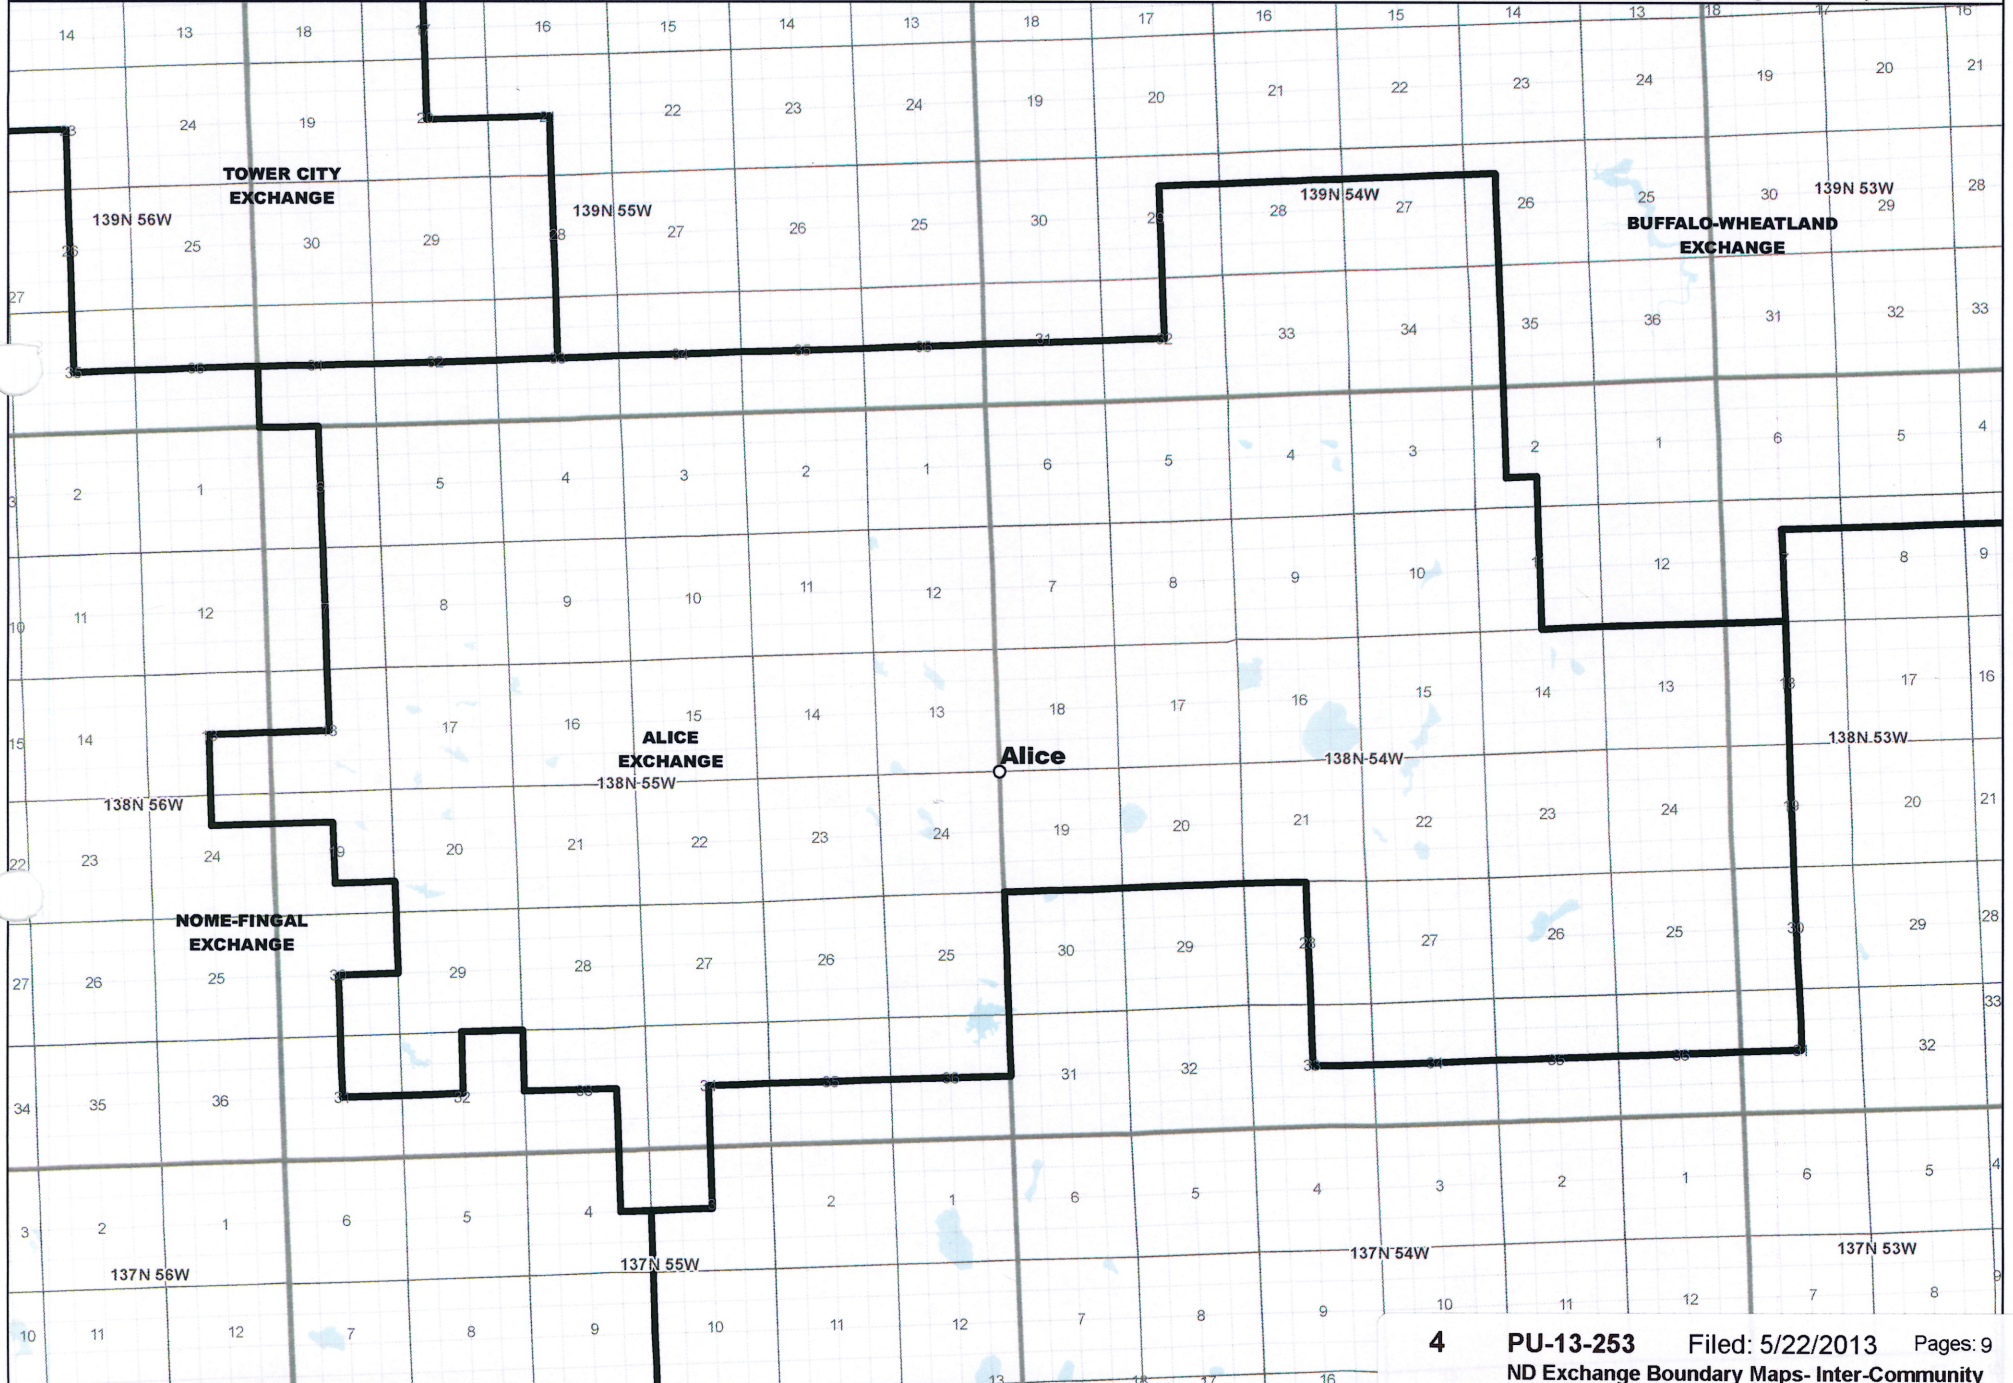

NORTH DAKOTA EXCHANGE BOUNDARY MAP
INTER-COMMUNITY TELEPHONE COMPANY, L.L.C.
ALICE EXCHANGE

Date: 5/22/2013

Page 1 of 9

Exchange Boundary - Release 1

NORTH DAKOTA EXCHANGE BOUNDARY MAP
INTER-COMMUNITY TELEPHONE COMPANY, L.L.C.
BUFFALO-WHEATLAND EXCHANGE

Date: 5/22/2013

Page 2 of 9

— Exchange Boundary - Release 1

NORTH DAKOTA EXCHANGE BOUNDARY MAP
INTER-COMMUNITY TELEPHONE COMPANY, L.L.C.
DAZEY EXCHANGE

Date: 5/22/2013

Page 3 of 9

— Exchange Boundary - Release 1

NORTH DAKOTA EXCHANGE BOUNDARY MAP
INTER-COMMUNITY TELEPHONE COMPANY, L.L.C.
HOPE EXCHANGE

Date: 5/22/2013

Page 5 of 9

— Exchange Boundary - Release 1

NORTH DAKOTA EXCHANGE BOUNDARY MAP
INTER-COMMUNITY TELEPHONE COMPANY, L.L.C.
NOME-FINGAL EXCHANGE

NORTH DAKOTA EXCHANGE BOUNDARY MAP
INTER-COMMUNITY TELEPHONE COMPANY, L.L.C.
SANBORN-ROGERS EXCHANGE

— Exchange Boundary - Release 1

NORTH DAKOTA EXCHANGE BOUNDARY MAP
INTER-COMMUNITY TELEPHONE COMPANY, L.L.C.
TOWER CITY EXCHANGE