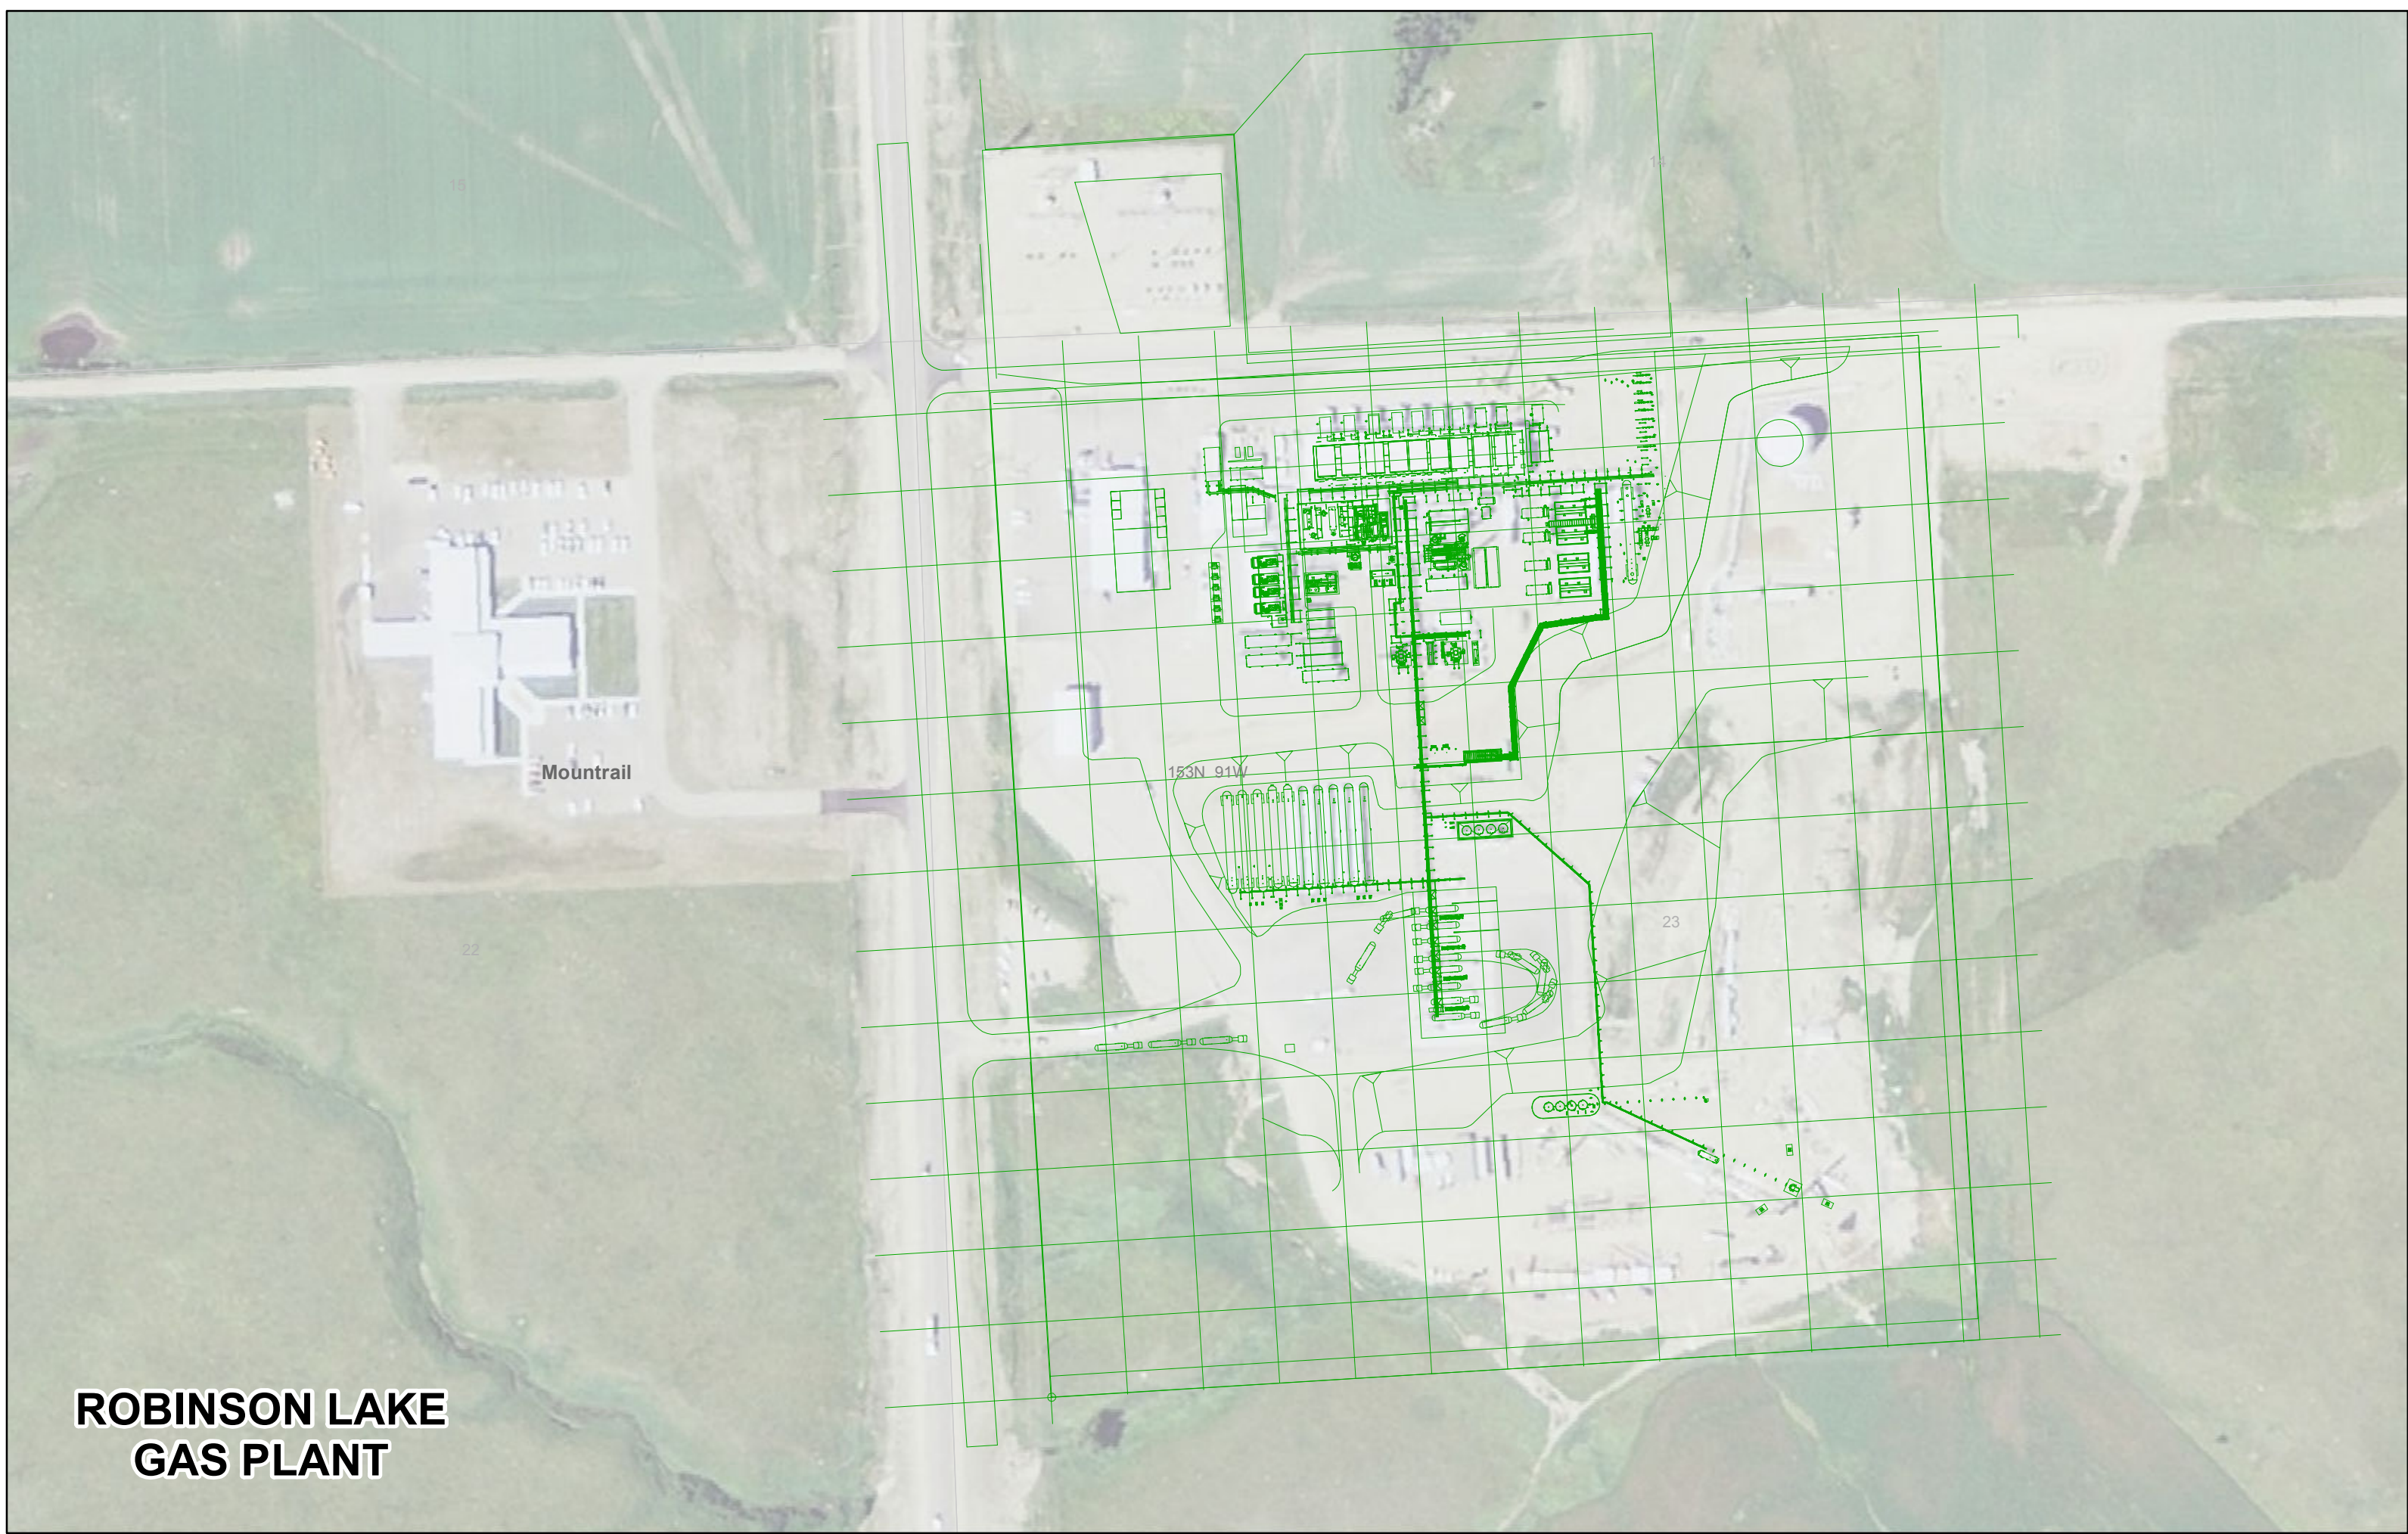

**ROBINSON LAKE
GAS PLANT**

Mountrail

153N 91W

23

19

22