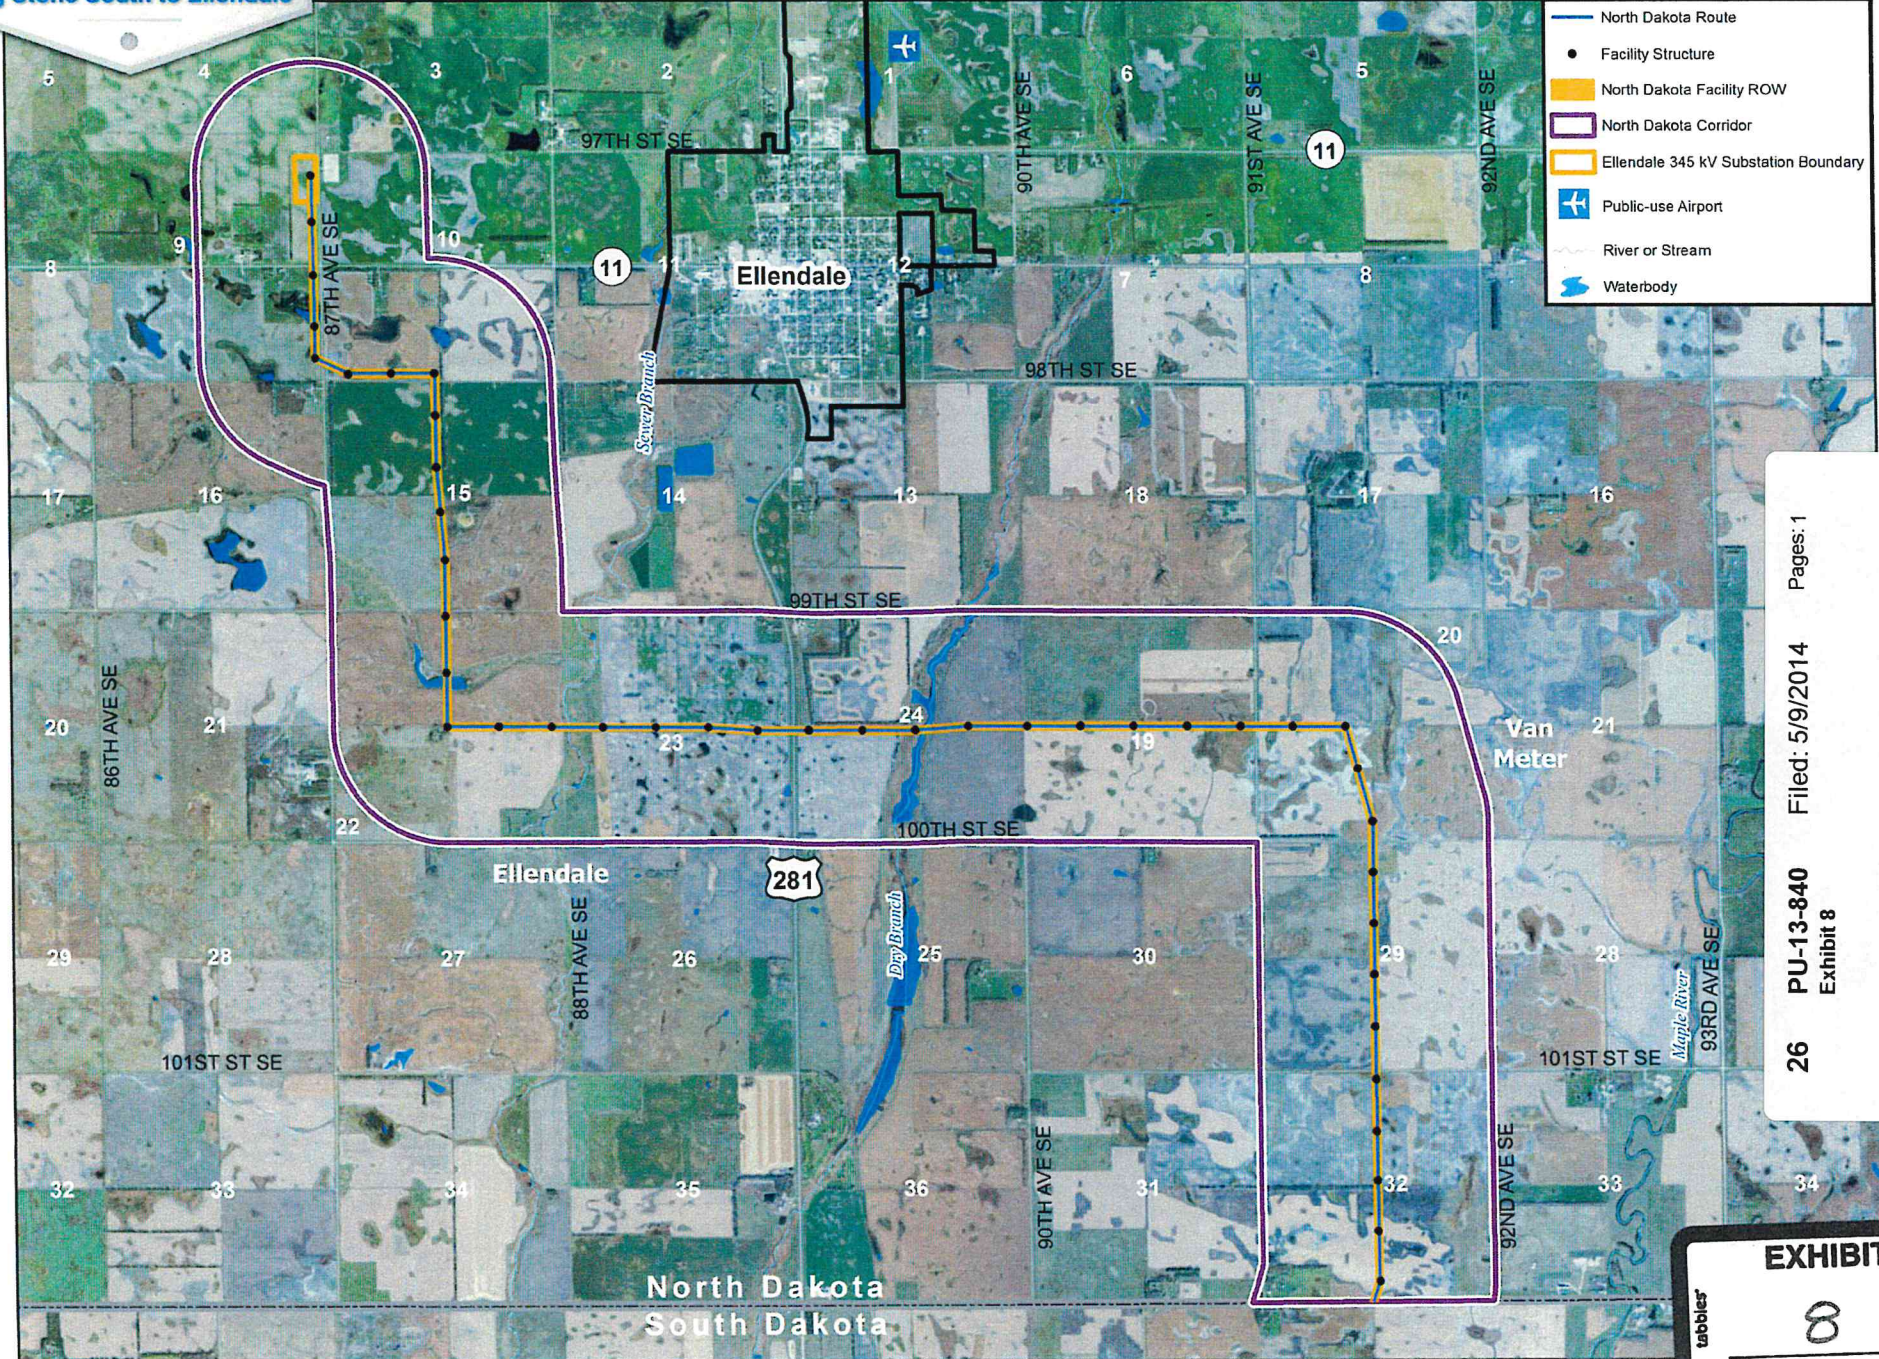

# North Dakota Corridor and Route

26 PU-13-840 Filed: 5/9/2014 Pages: 1  
Exhibit 8

Montana-Dakota Utilities Co., a Division of MDU Resources Group, Inc.

**EXHIBIT**  
8

tabbles