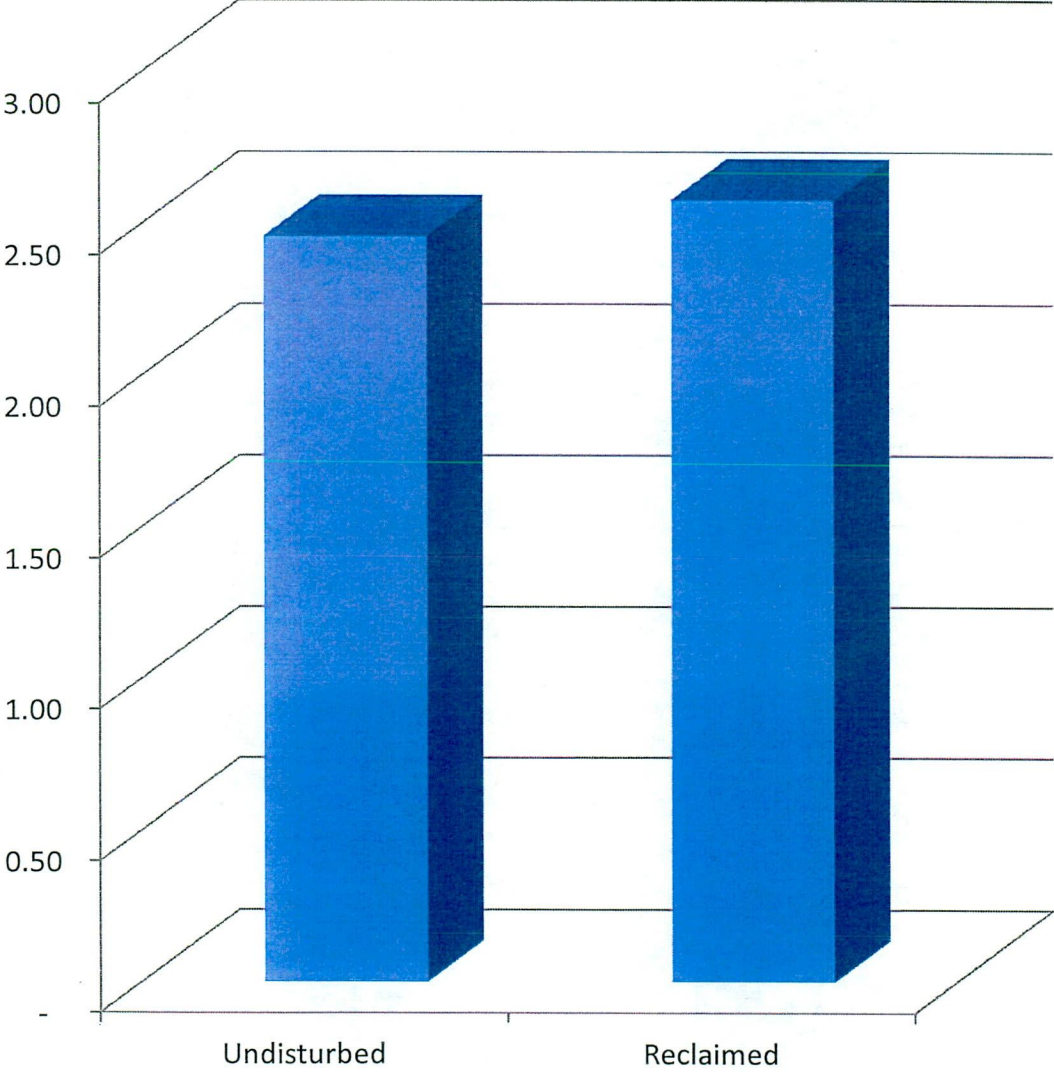

LIVESTOCK WEIGHT GAIN STUDY

■ Avg Daily Gain (lbs/day)

Cow-calf pairs were grazed May – October on reclaimed land at Coteau and on nearby undisturbed land. Calves were weighed prior to turnout and again when the grazing season was complete.