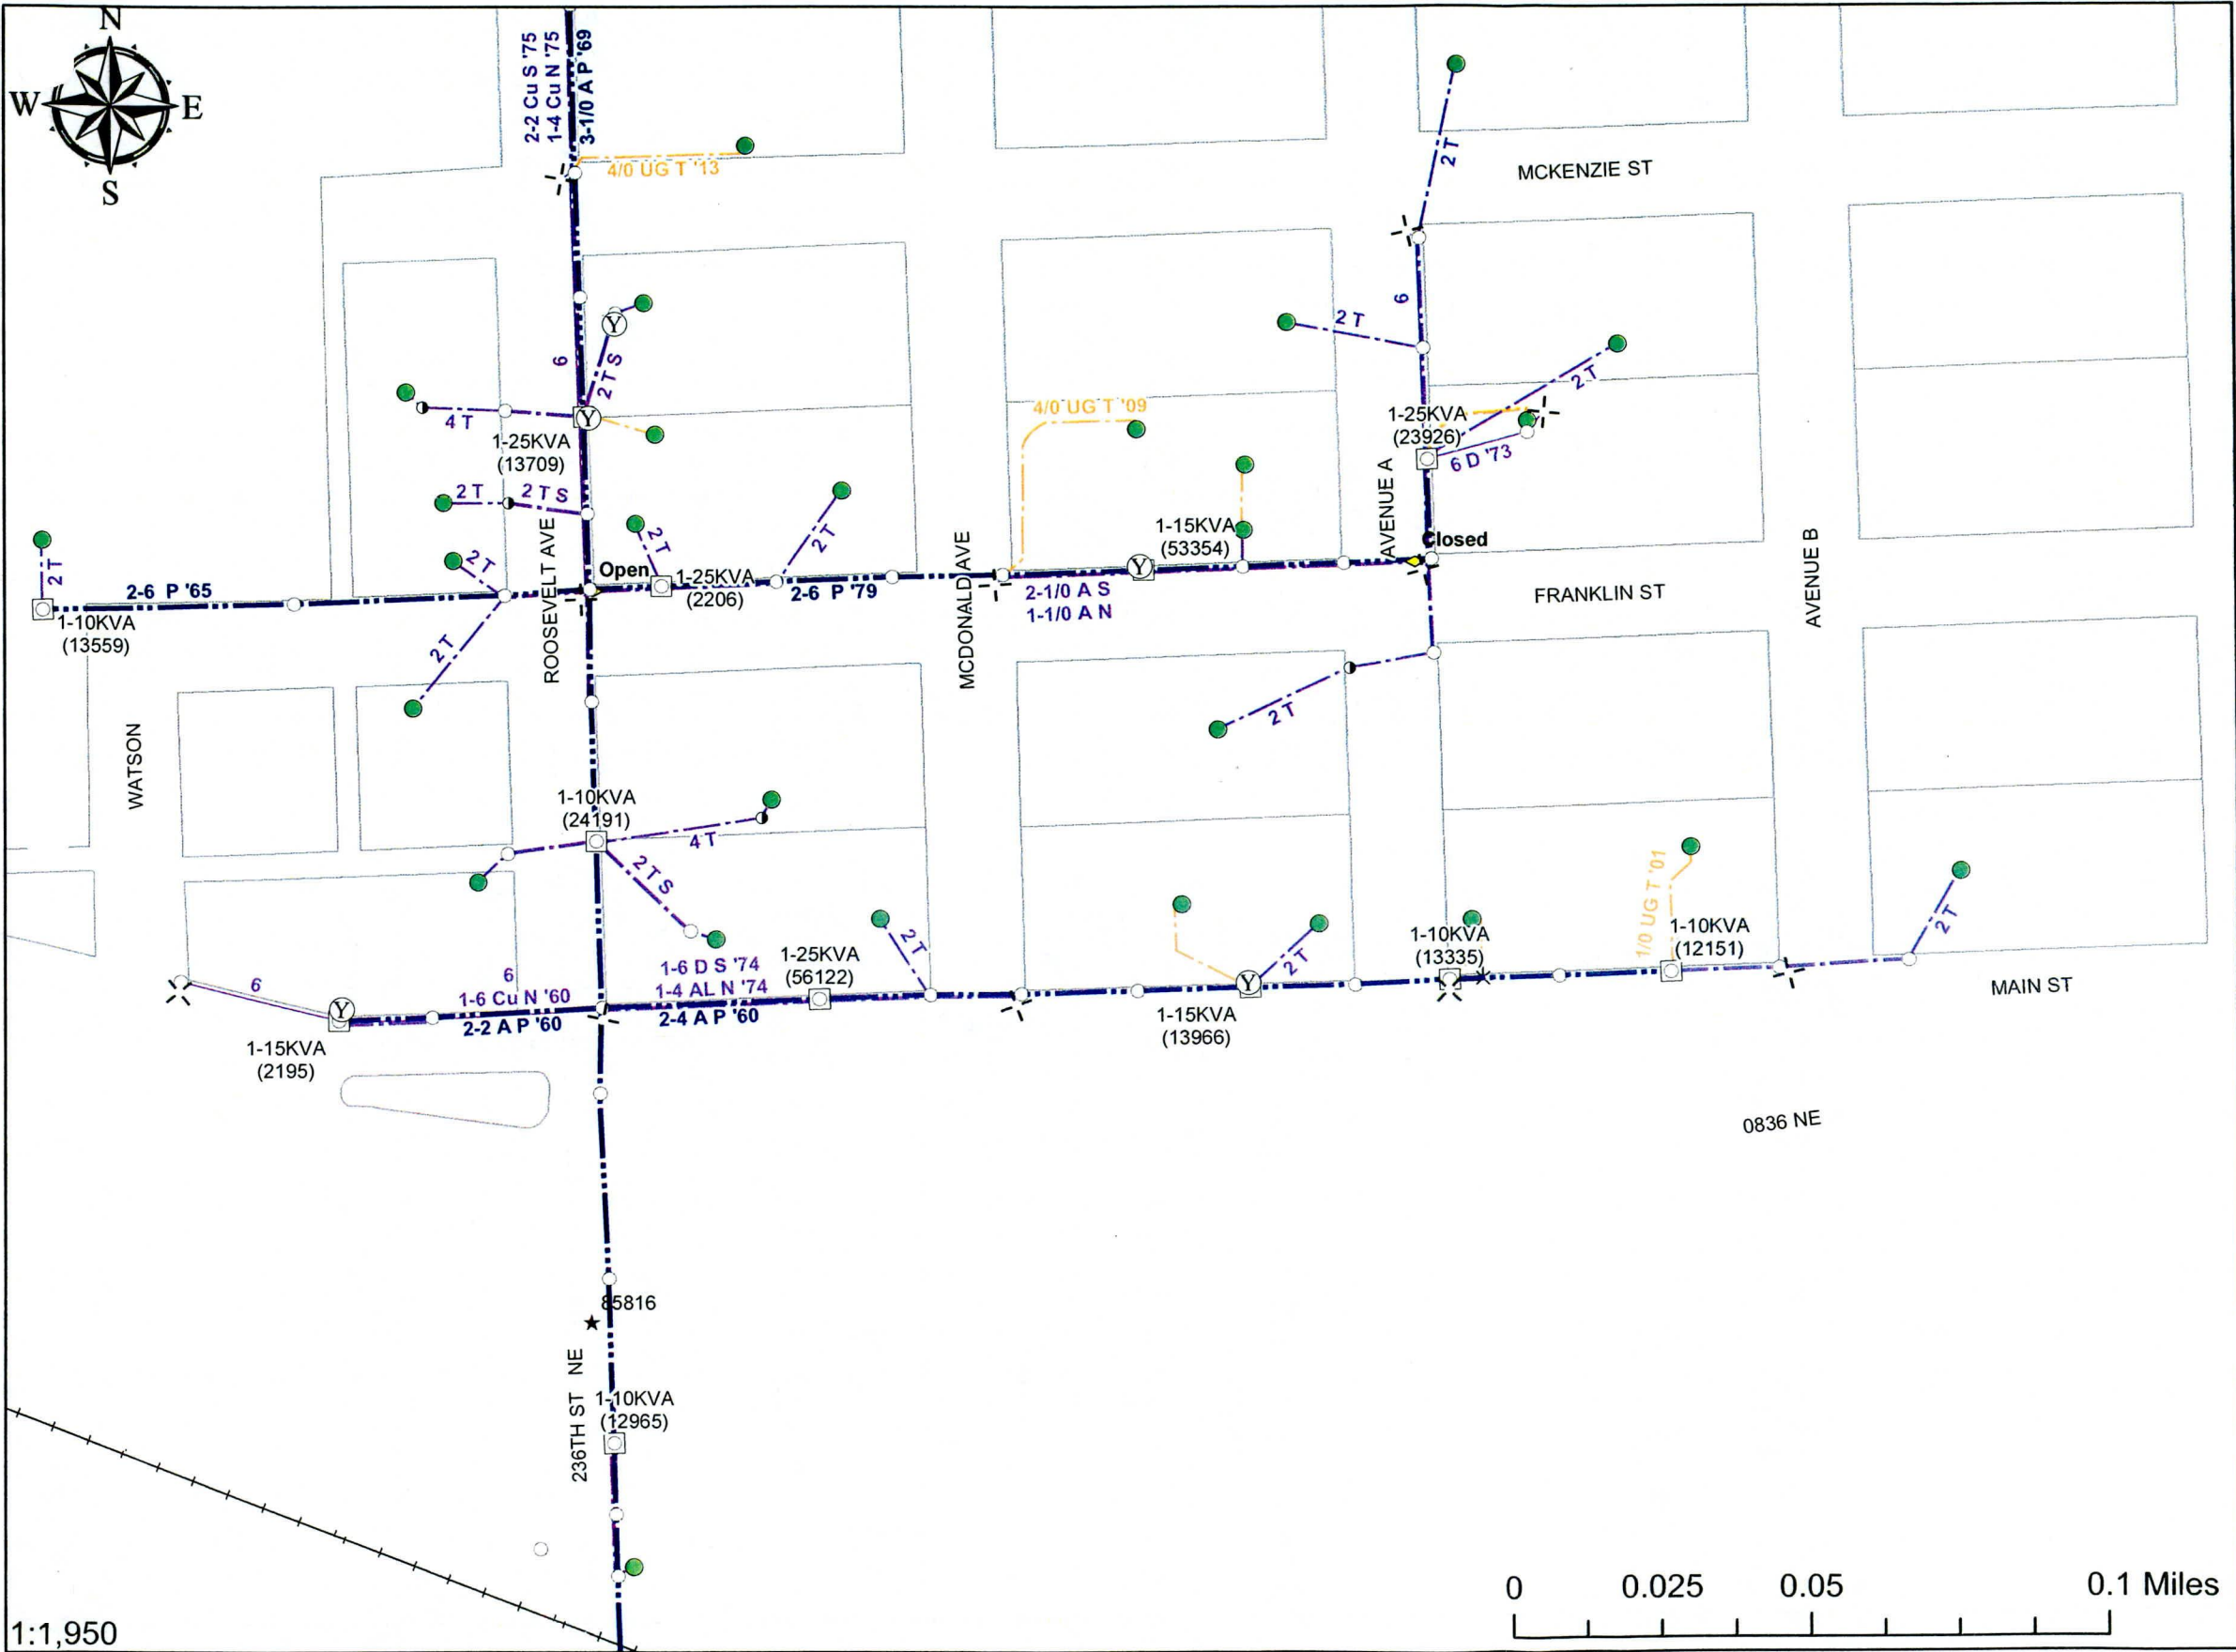

McKenzie Electric Points

MDU-2

Electrical Assets

Electric Service Point

- Single Meter Service Point
29 Customers served within 2 mile radius

Primary Overhead Electric Line

- Neutral Only
- - - Single Phase Primary Overhead
- · · Two Phase Primary Overhead
- · - Three Phase Primary Overhead

Secondary Overhead Electric Line

- - - Single Phase Secondary Overhead
- · · Three Phase Secondary Overhead
- · - Single Phase Service Overhead
- · - Three Phase Service Overhead
- Overhead Streetlight Line
- OH Yard/Flood Light Line