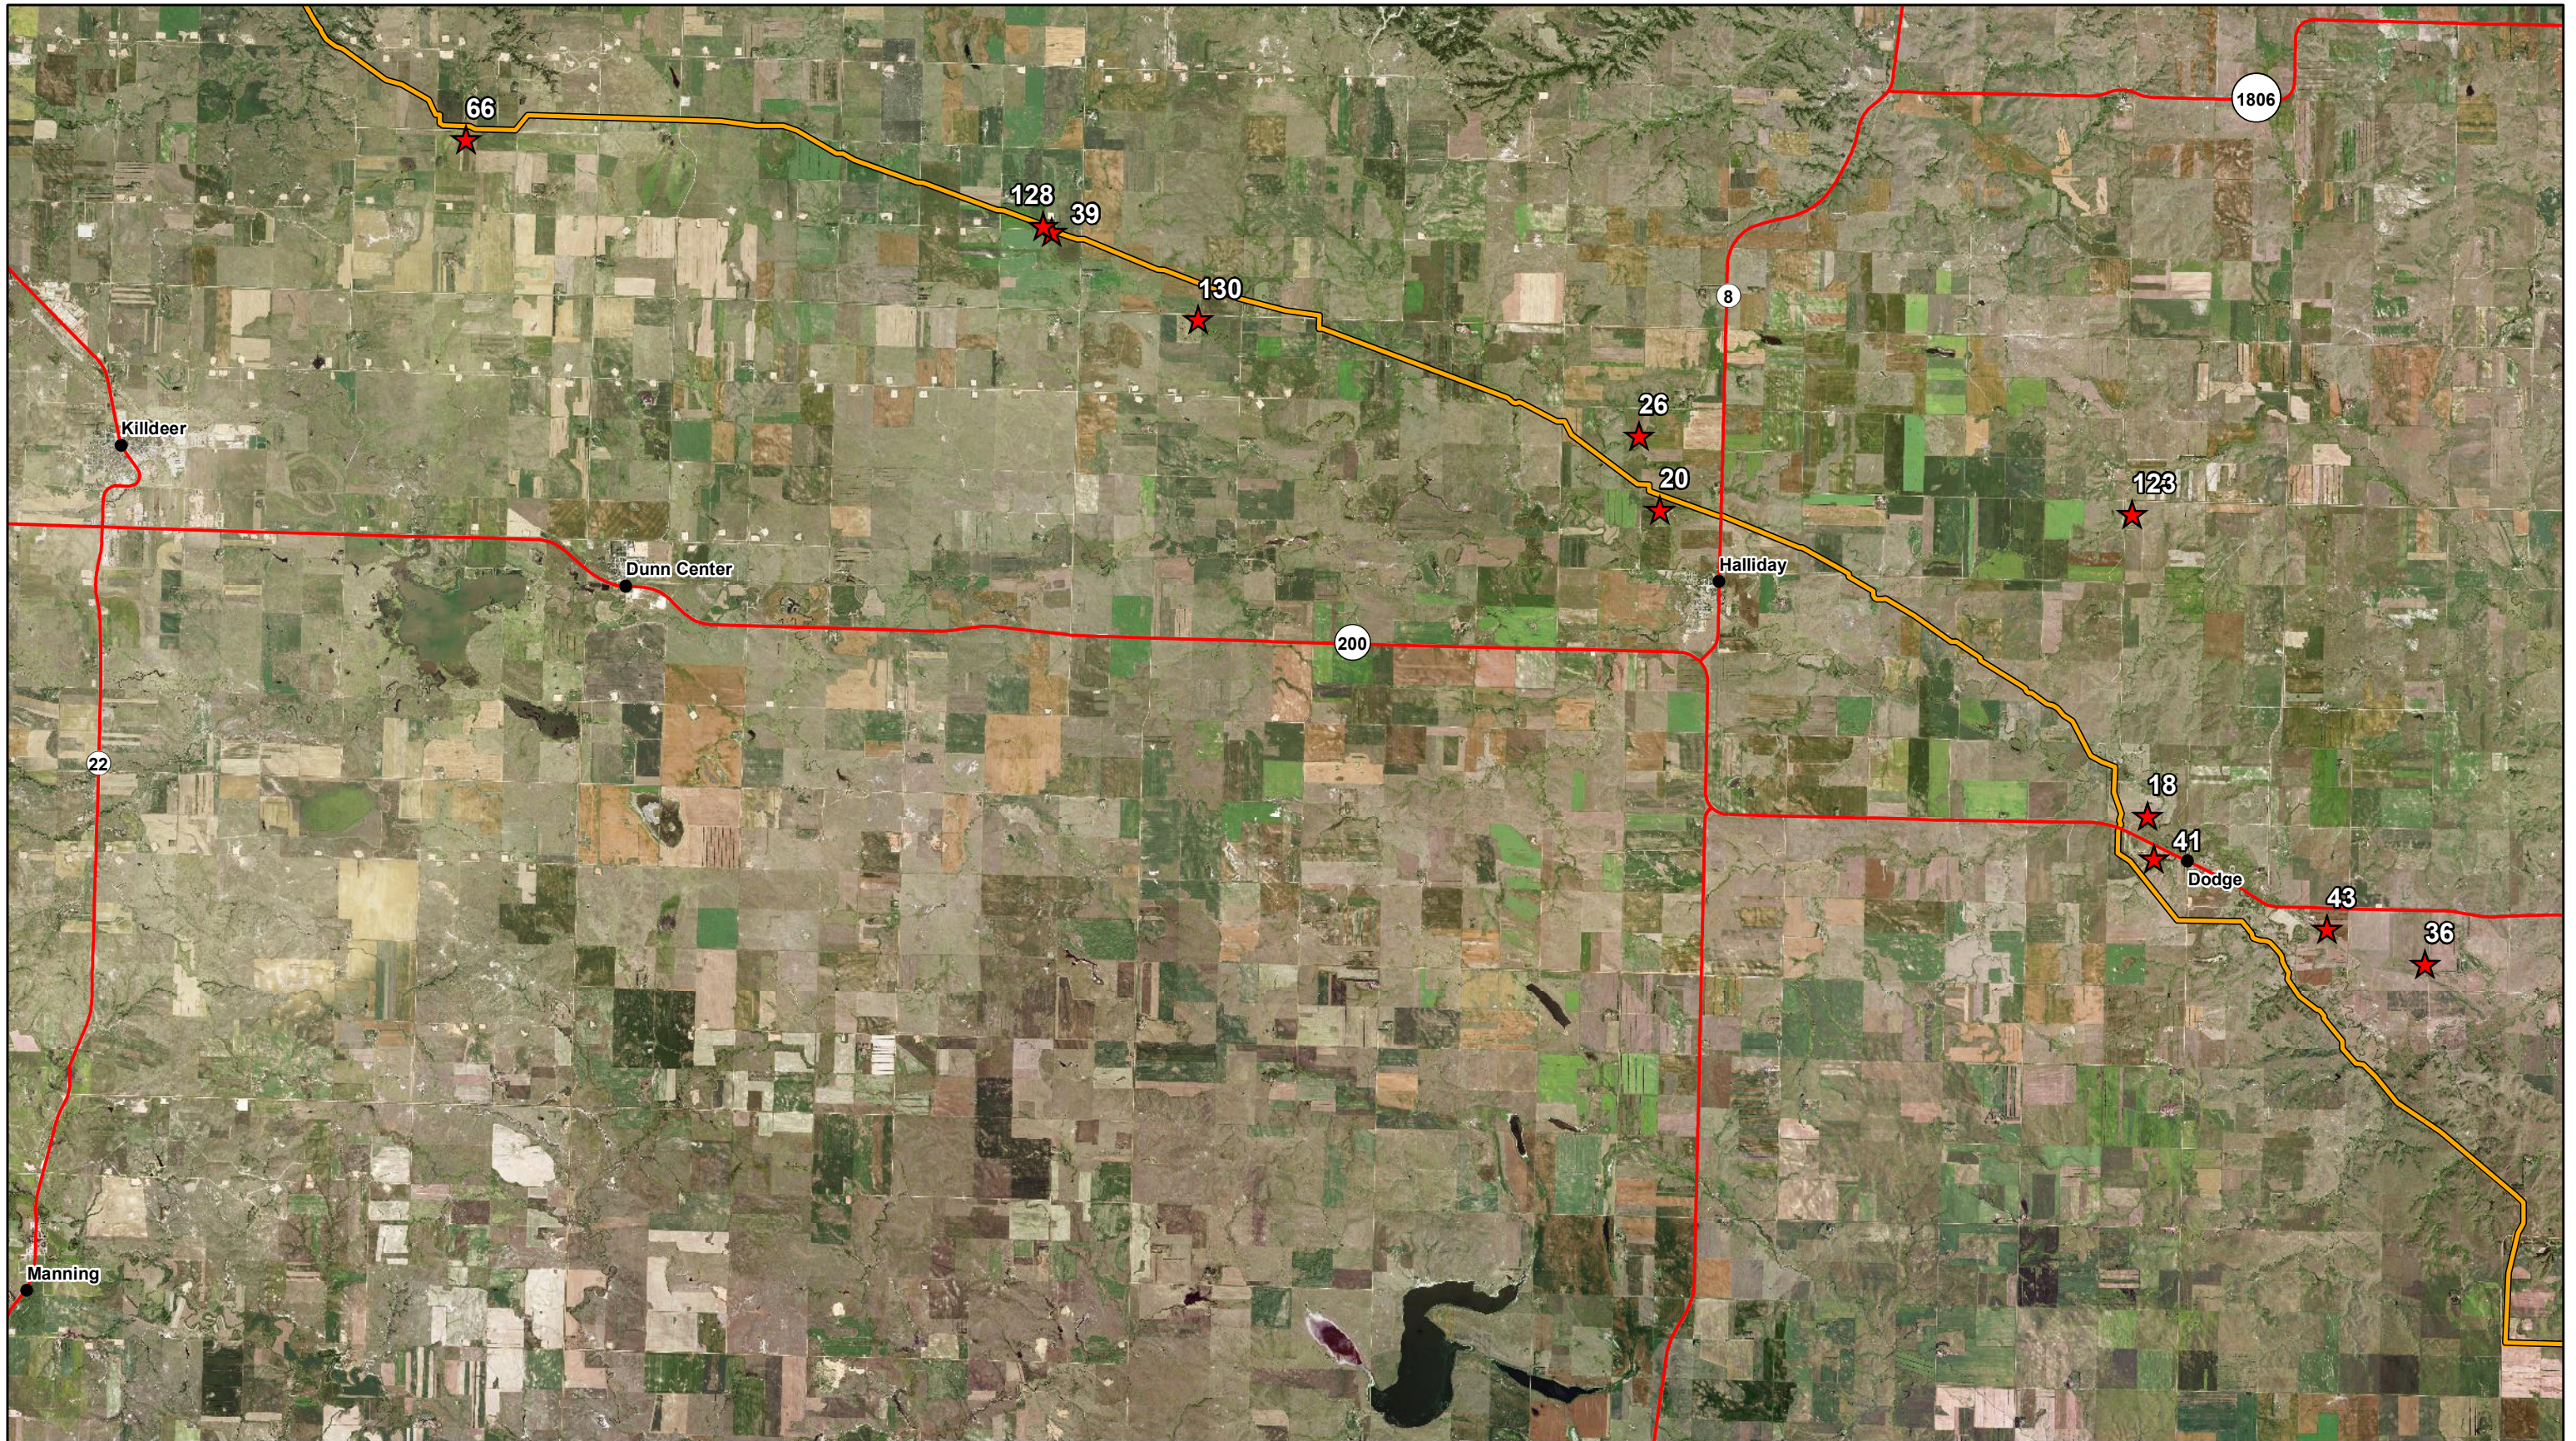

- ★ Planting Locations
- State Highway
- Pipeline

**Energy Transfer Partners, L.P.**

Dakota Access Pipeline  
Tree and Shrub Planting Locations

Map: 6

1:125,000

Date: 9/22/2017

**KC HARVEY**  
**ENVIRONMENTAL, LLC**  
 376 Gallatin Park Drive  
 Bozeman, MT 59715  
 www.kcharvey.com

- ★ Planting Locations
- State Highway
- Pipeline

**Energy Transfer Partners, L.P.**

Dakota Access Pipeline  
 Tree and Shrub Planting Locations

Map: 7

1:125,000

Date: 9/22/2017

**KC HARVEY**  
ENVIRONMENTAL, LLC

376 Gallatin Park Drive  
Bozeman, MT 59715  
www.kcharvey.com

- ★ Planting Locations
- State Highway
- Pipeline

**Energy Transfer Partners, L.P.**

Dakota Access Pipeline  
Tree and Shrub Planting Locations

**Energy Transfer Partners, L.P.**

Dakota Access Pipeline  
Tree and Shrub Planting Locations

Map: 10

1:70,000

Date: 9/22/2017