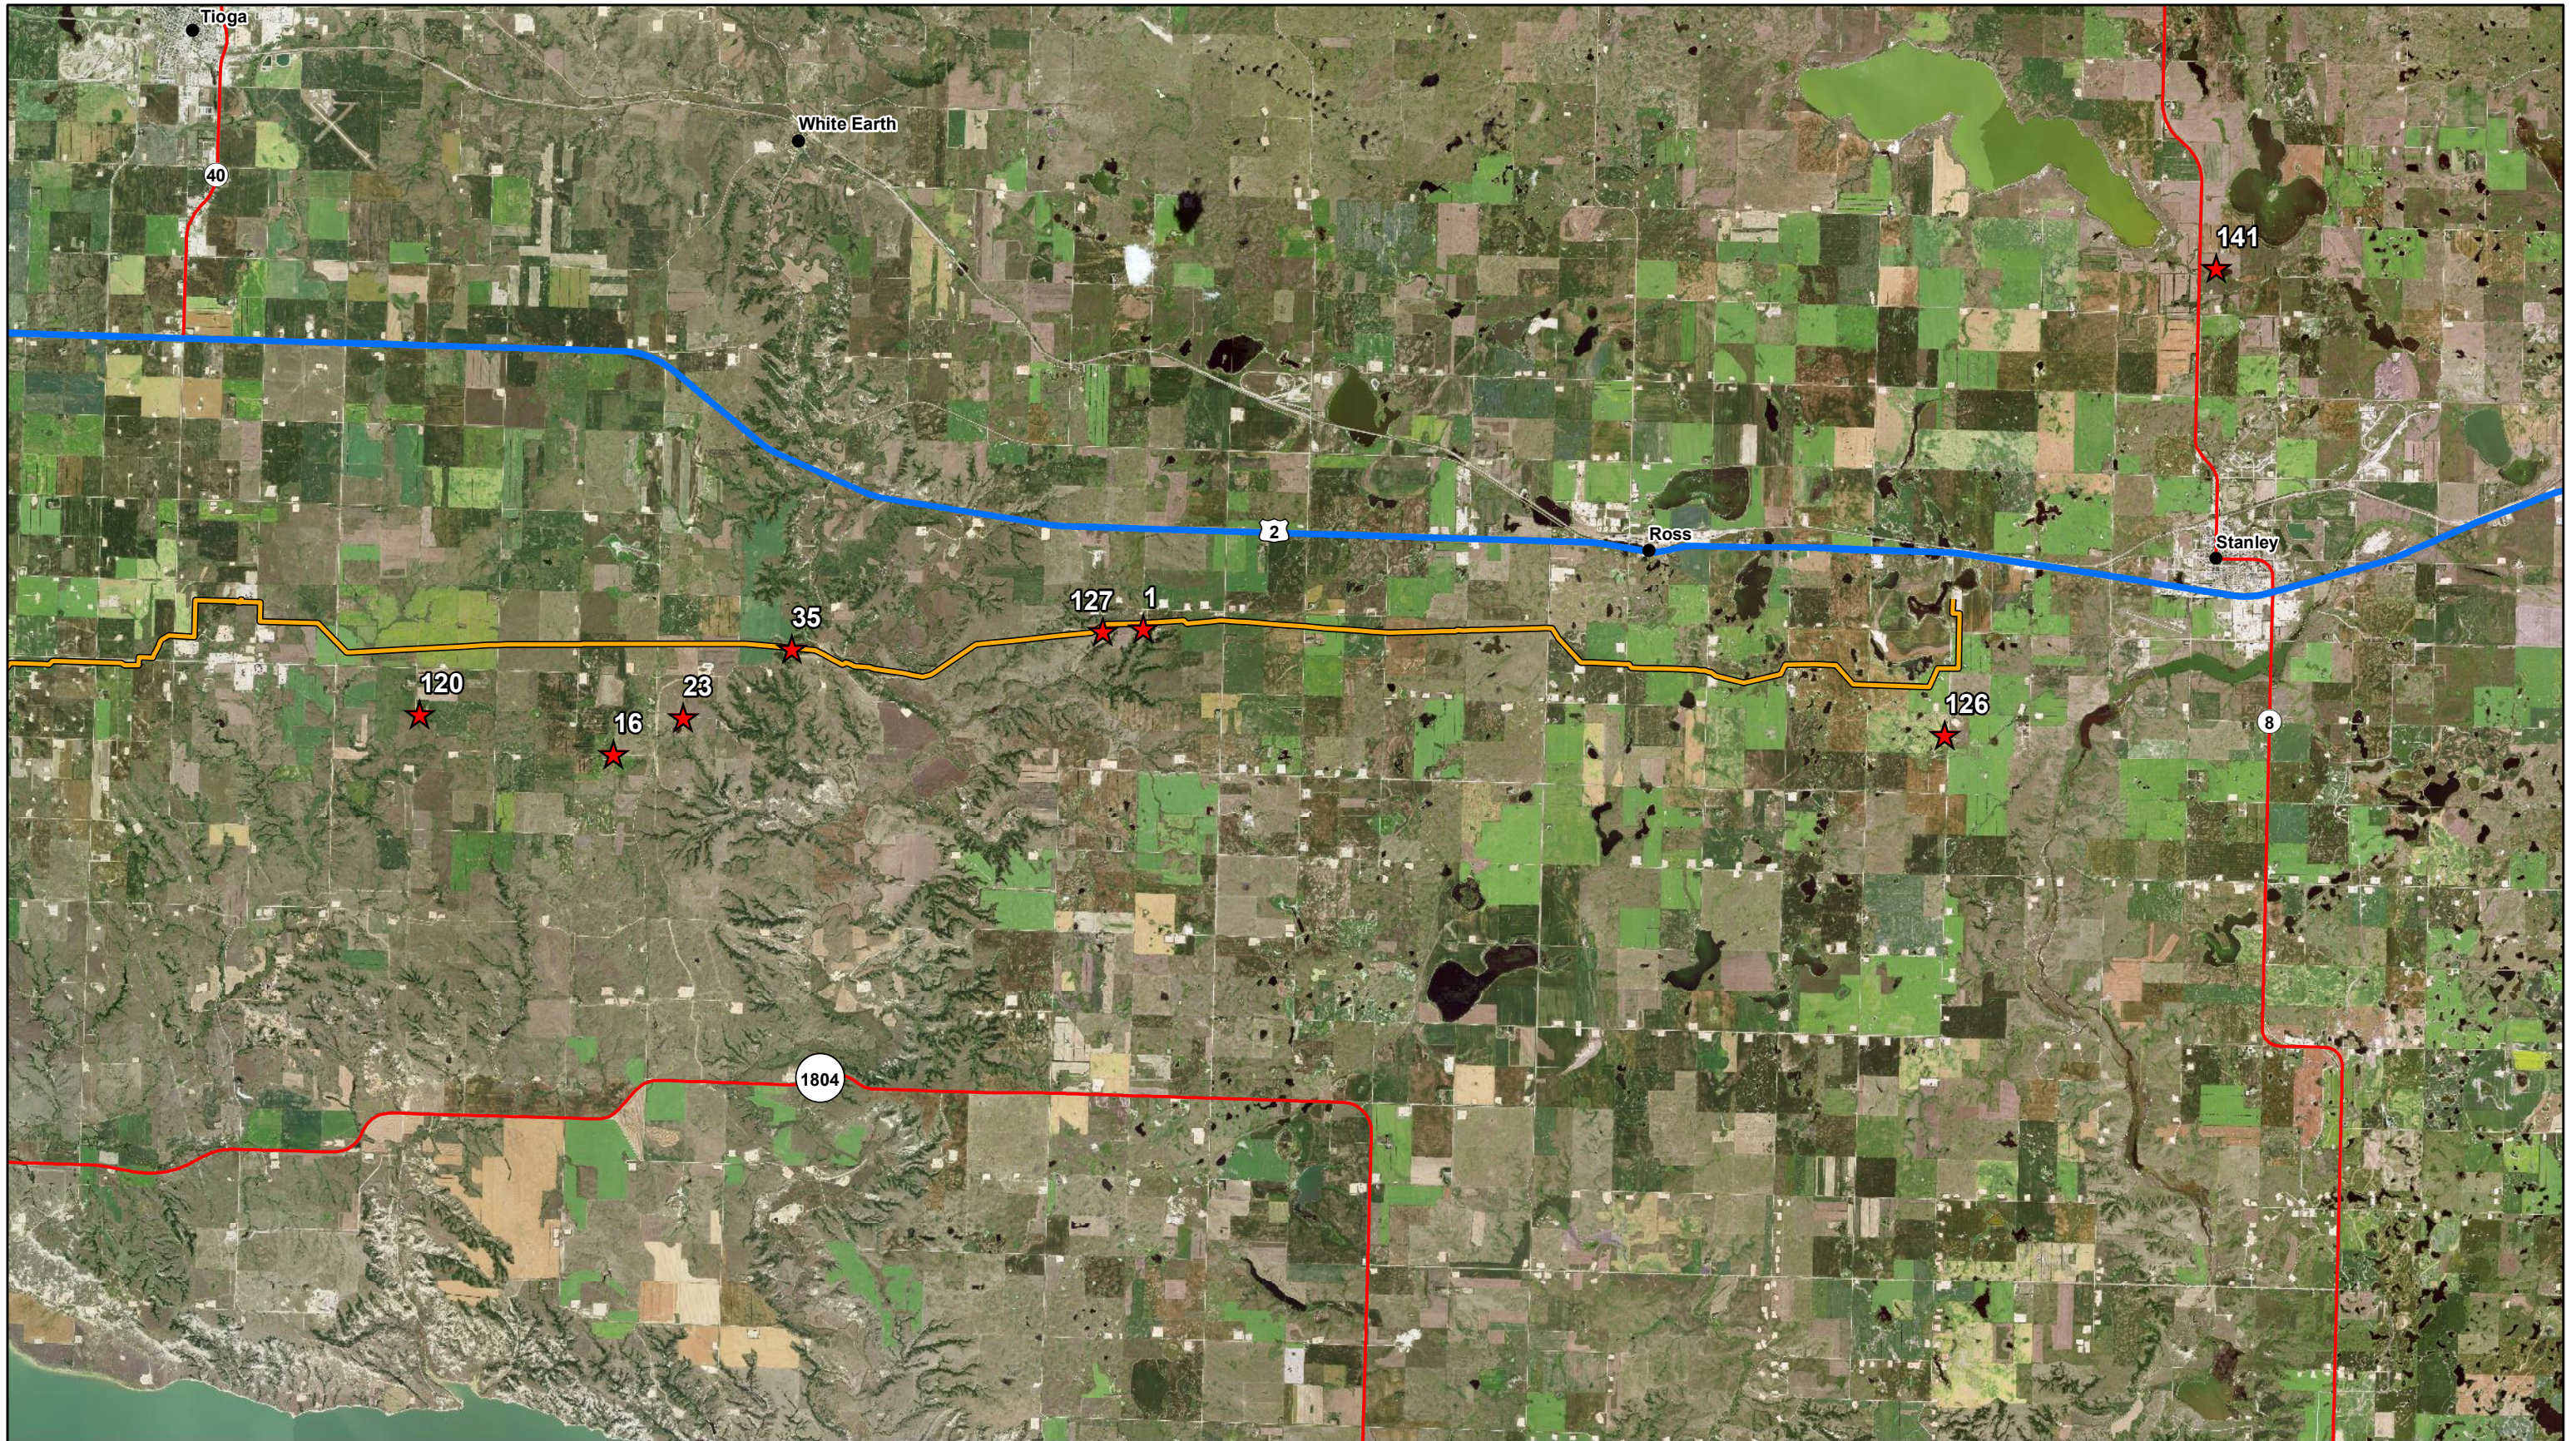

KC HARVEY
ENVIRONMENTAL, LLC

376 Gallatin Park Drive
Bozeman, MT 59715
www.kcharvey.com

★ Planting Locations

— Pipeline

— US Highway

— State Highway

Energy Transfer Partners, L.P.

Dakota Access Pipeline
Tree and Shrub Planting Locations

Map: 1

1:125,000

Date: 9/22/2017