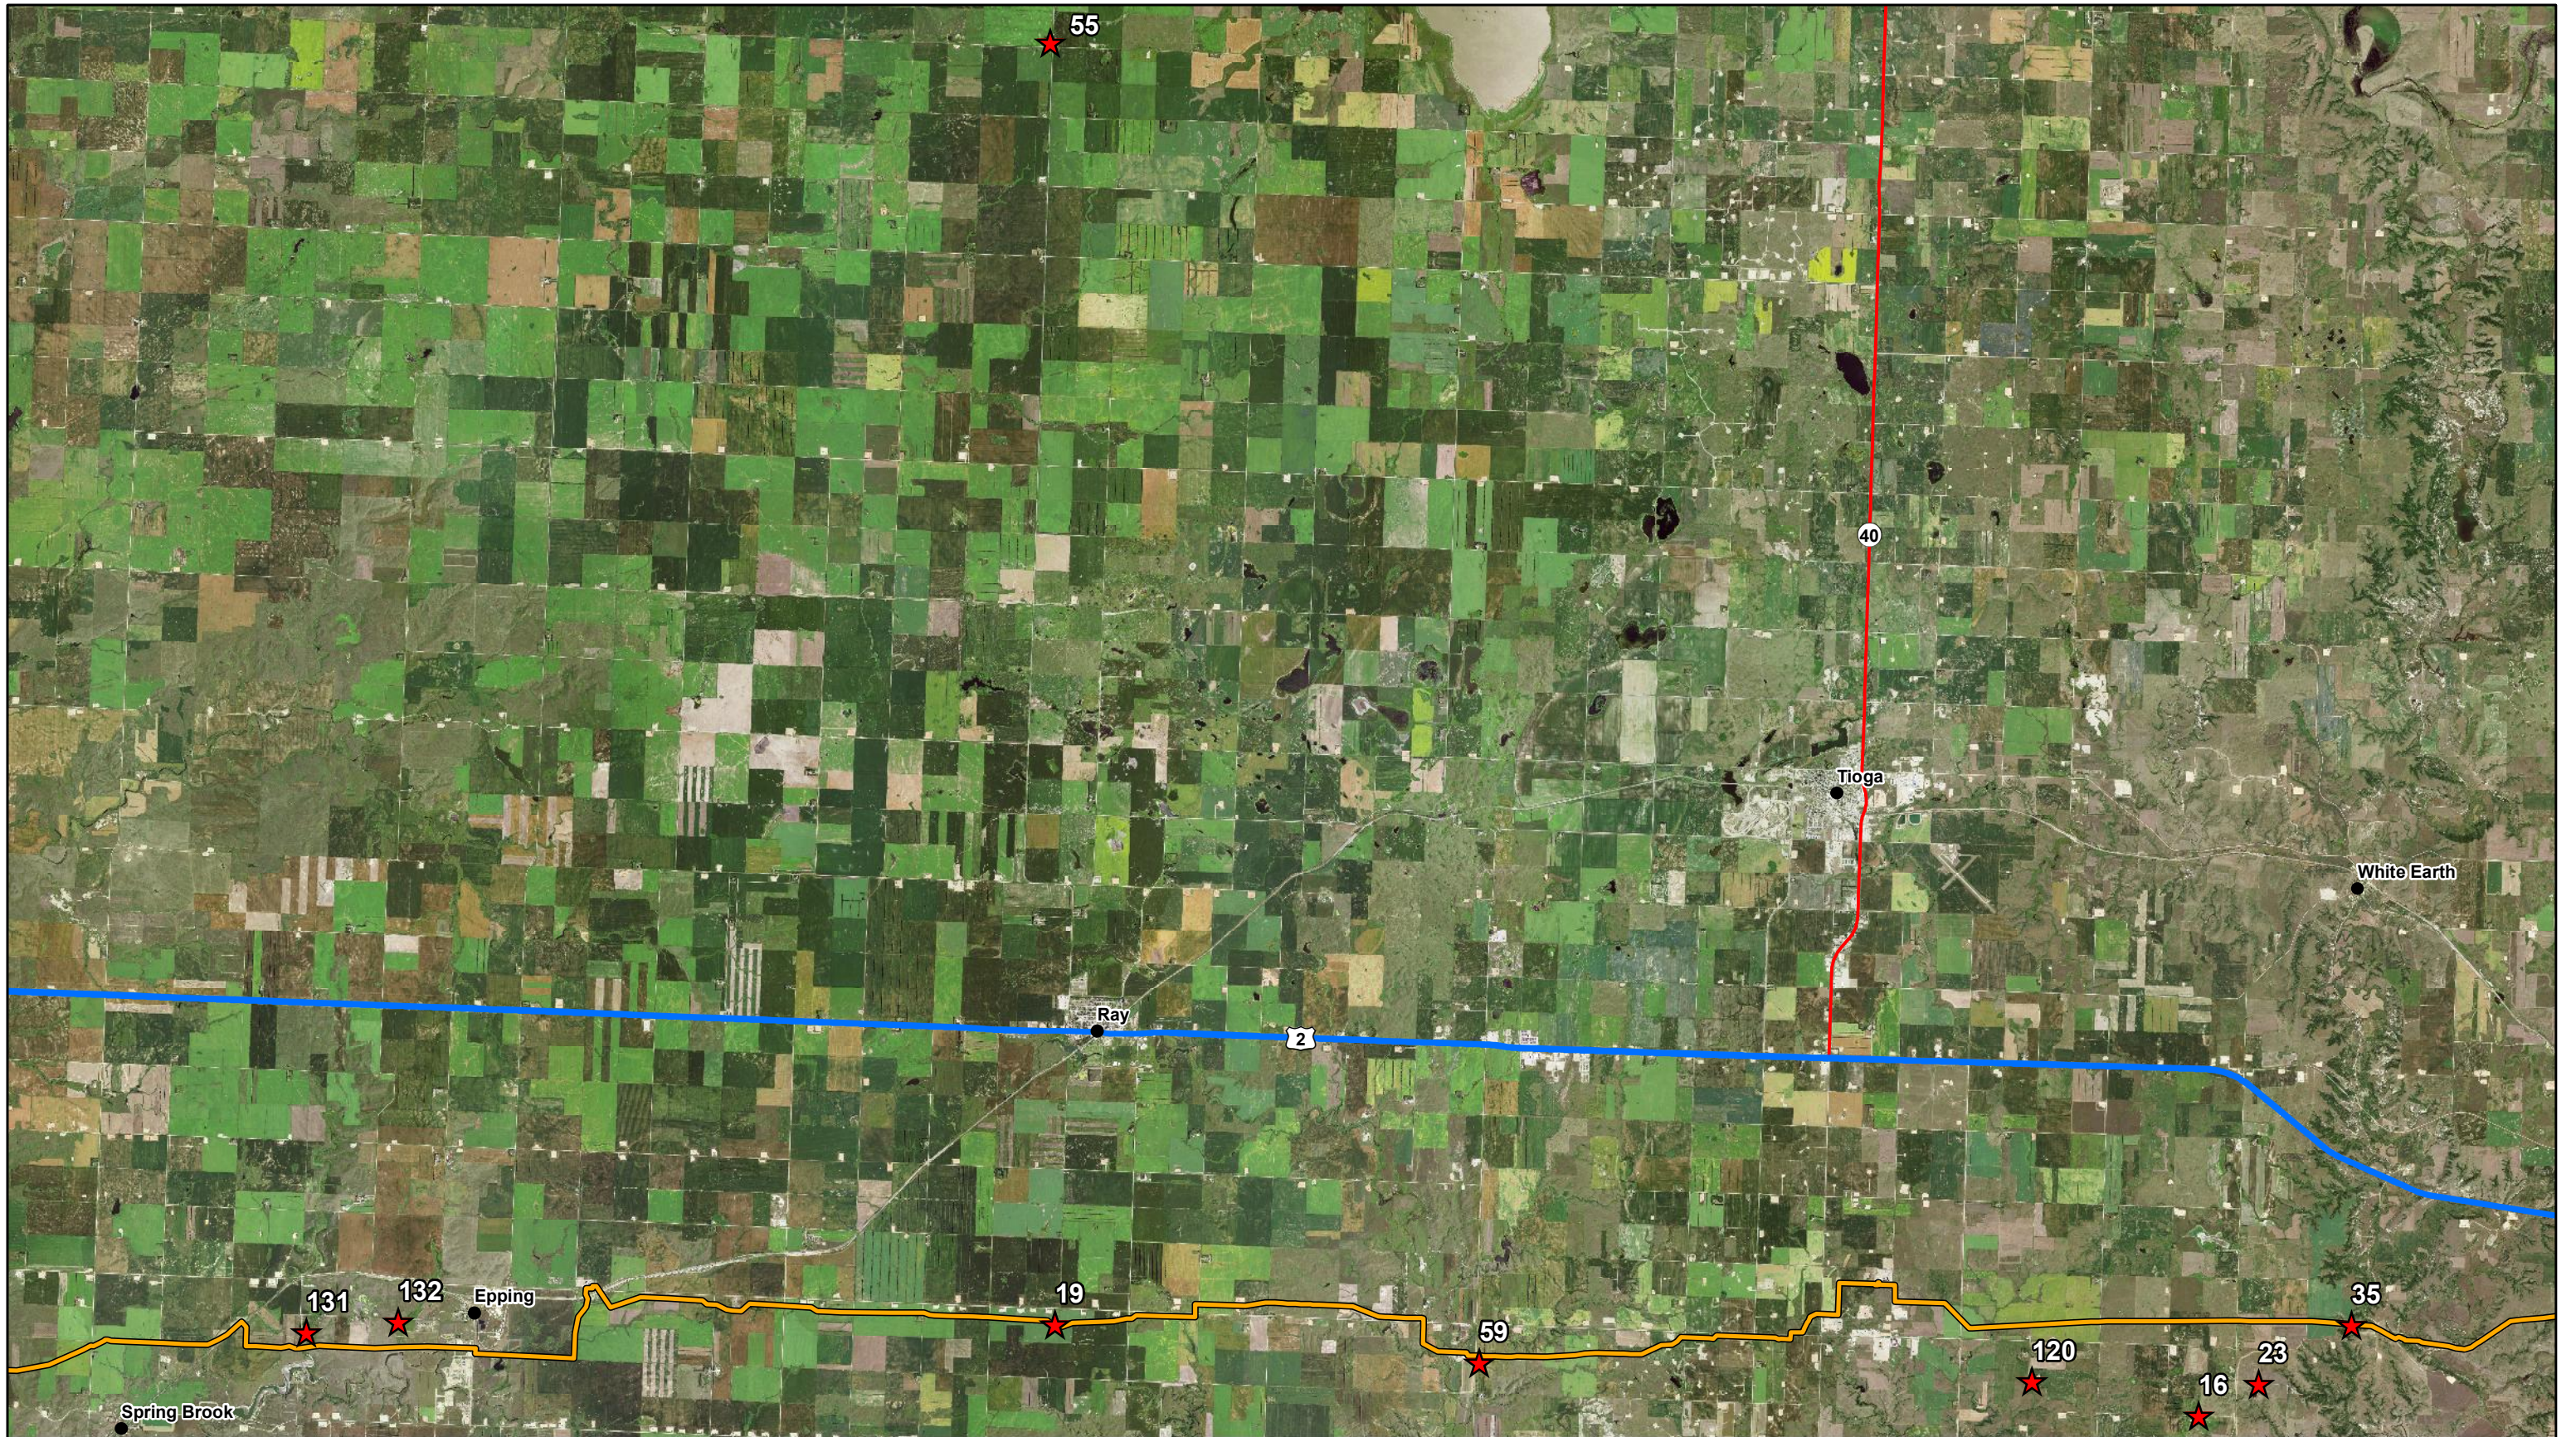

KC HARVEY
ENVIRONMENTAL, LLC

376 Gallatin Park Drive
Bozeman, MT 59715
www.kcharvey.com

★ Planting Locations

— Pipeline

— US Highway

— State Highway

Energy Transfer Partners, L.P.

Dakota Access Pipeline
Tree and Shrub Planting Locations

Map: 2

1:145,000

Date: 9/22/2017