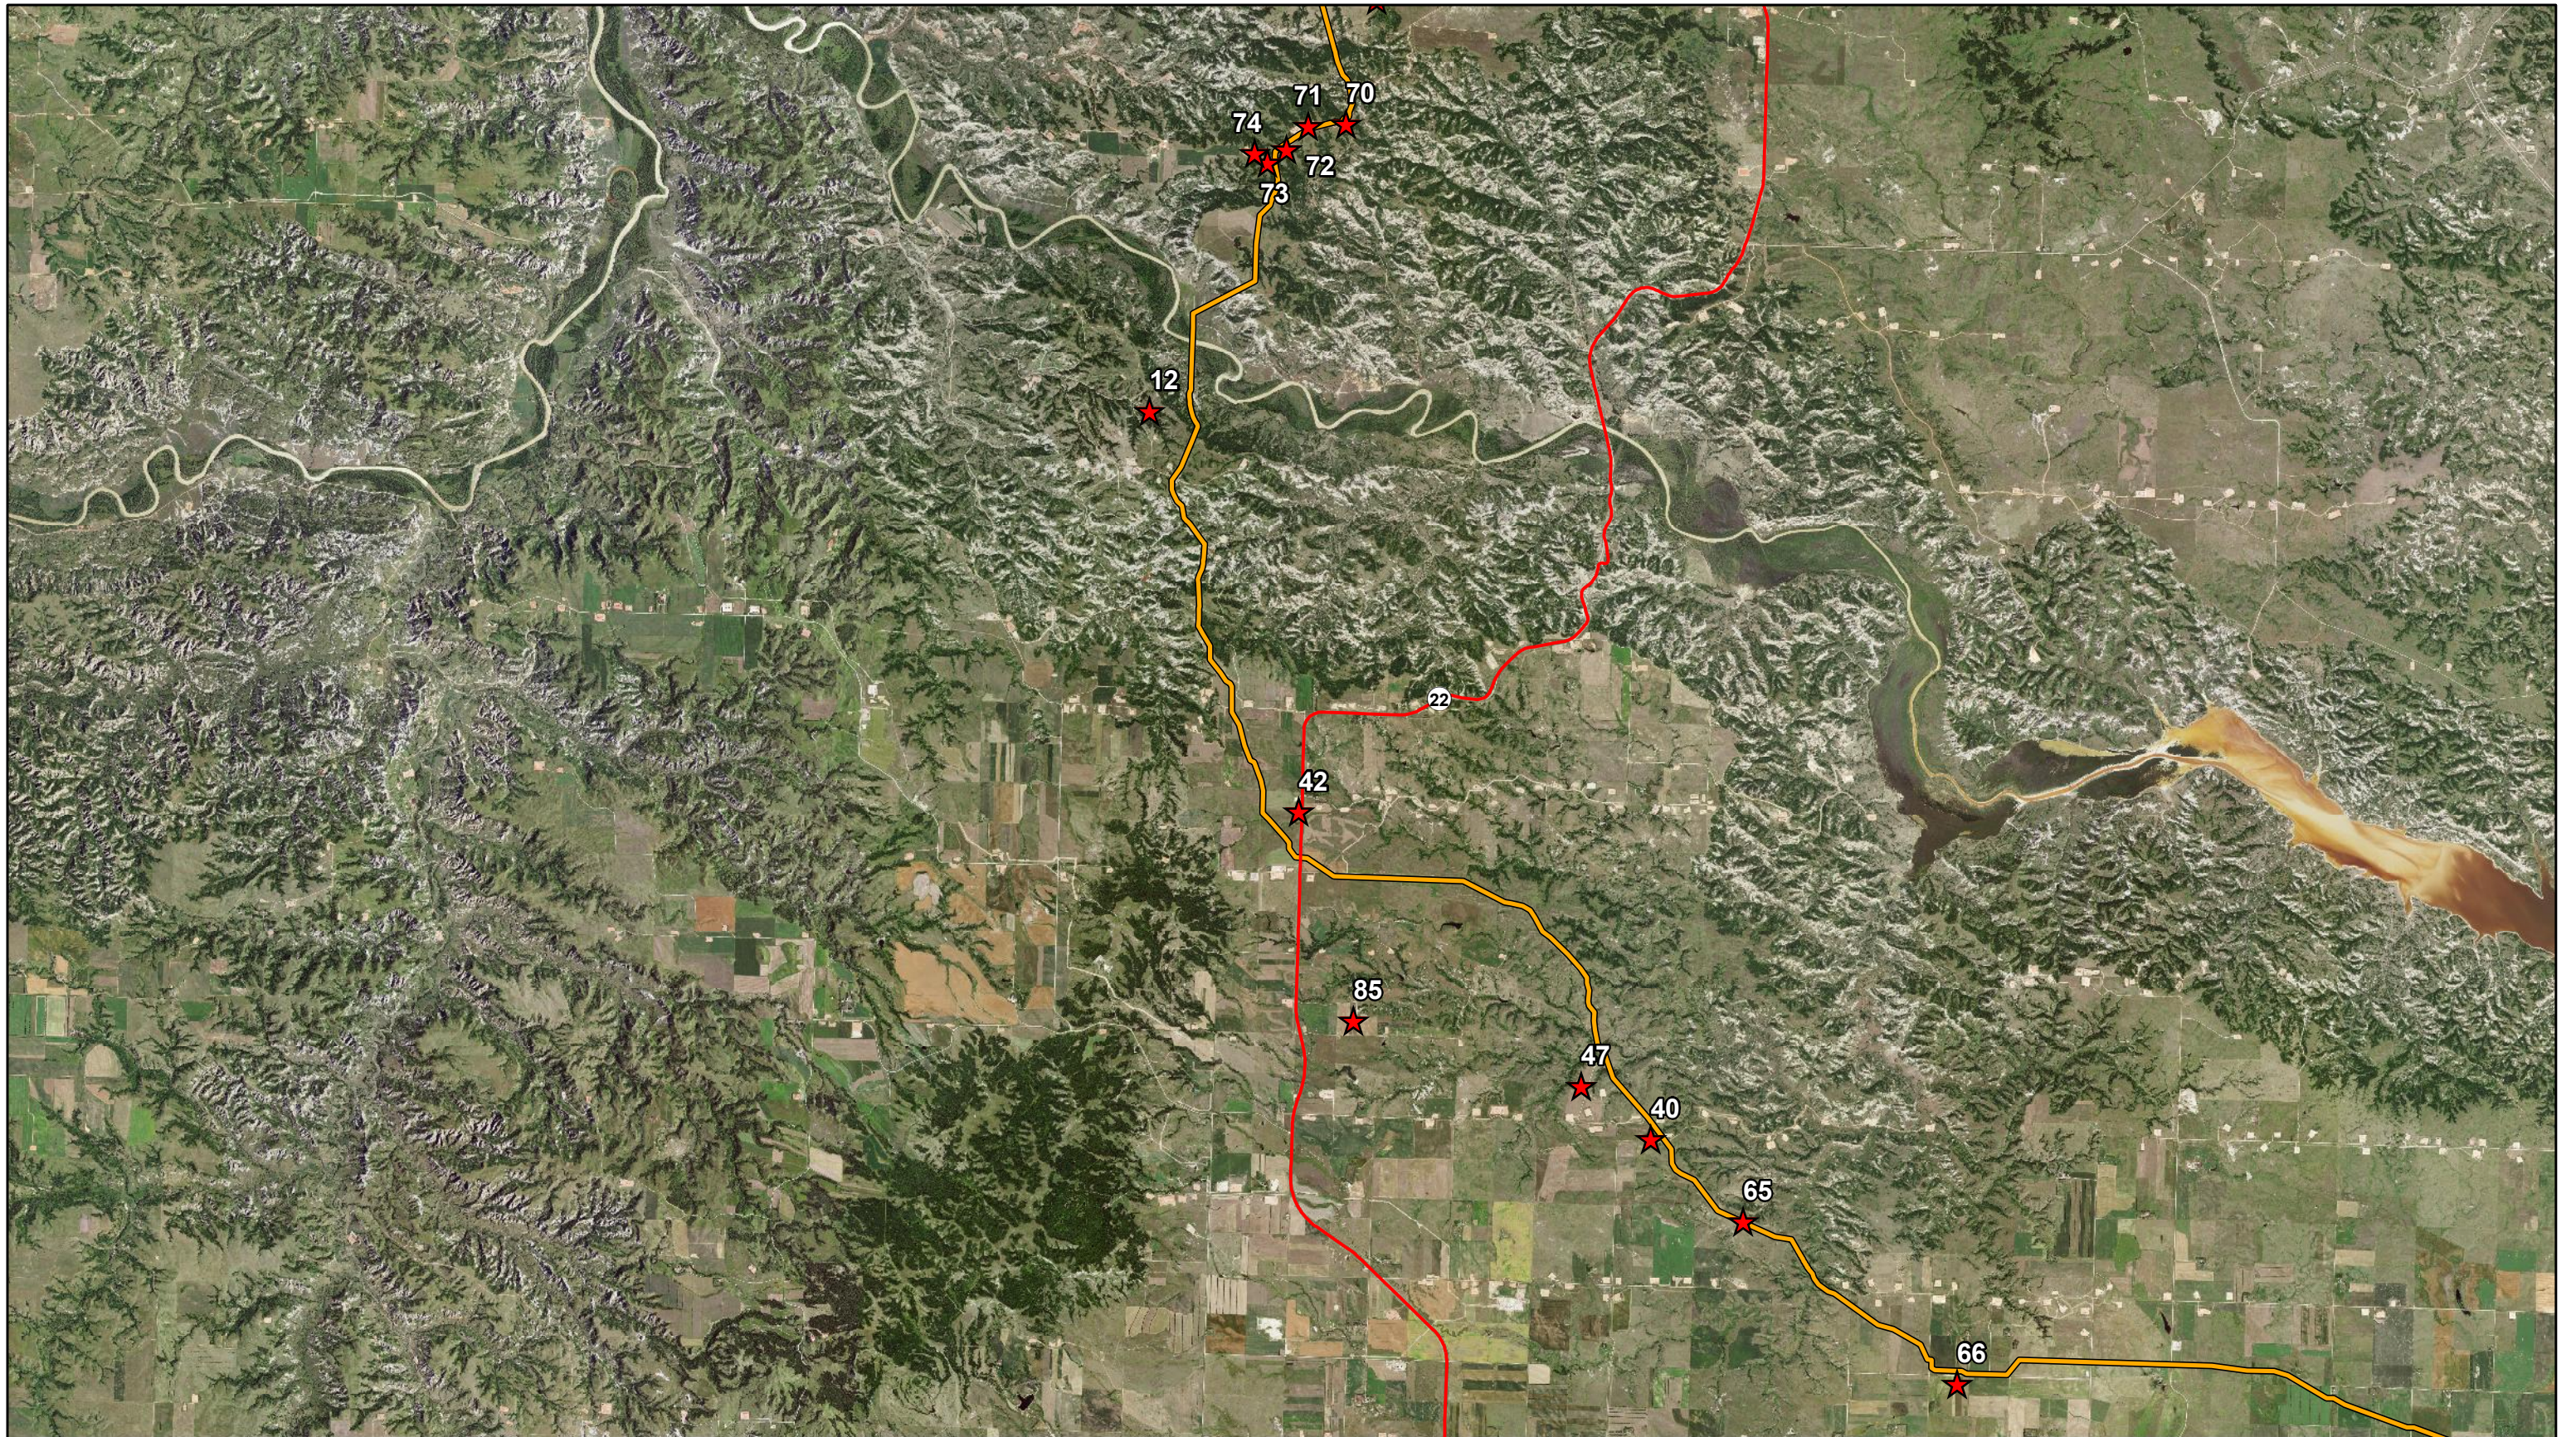

— State Highway

Energy Transfer Partners, L.P.

Dakota Access Pipeline  
Tree and Shrub Planting Locations

Map: 5

1:125,000

Date: 9/22/2017

**KC HARVEY**  
ENVIRONMENTAL, LLC

376 Gallatin Park Drive  
Bozeman, MT 59715  
www.kcharvey.com

- ★ Planting Locations
- State Highway
- Pipeline

**Energy Transfer Partners, L.P.**

Dakota Access Pipeline  
Tree and Shrub Planting Locations

Map: 6

1:125,000

Date: 9/22/2017

**KC HARVEY**  
**ENVIRONMENTAL, LLC**  
 376 Gallatin Park Drive  
 Bozeman, MT 59715  
 www.kcharvey.com

- ★ Planting Locations
- State Highway
- Pipeline

**Energy Transfer Partners, L.P.**

Dakota Access Pipeline  
 Tree and Shrub Planting Locations

Map: 7

1:125,000

Date: 9/22/2017

**KC HARVEY**  
ENVIRONMENTAL, LLC

**Energy Transfer Partners, L.P.**

Dakota Access Pipeline  
Tree and Shrub Planting Locations

Map: 10

1:70,000

Date: 9/22/2017