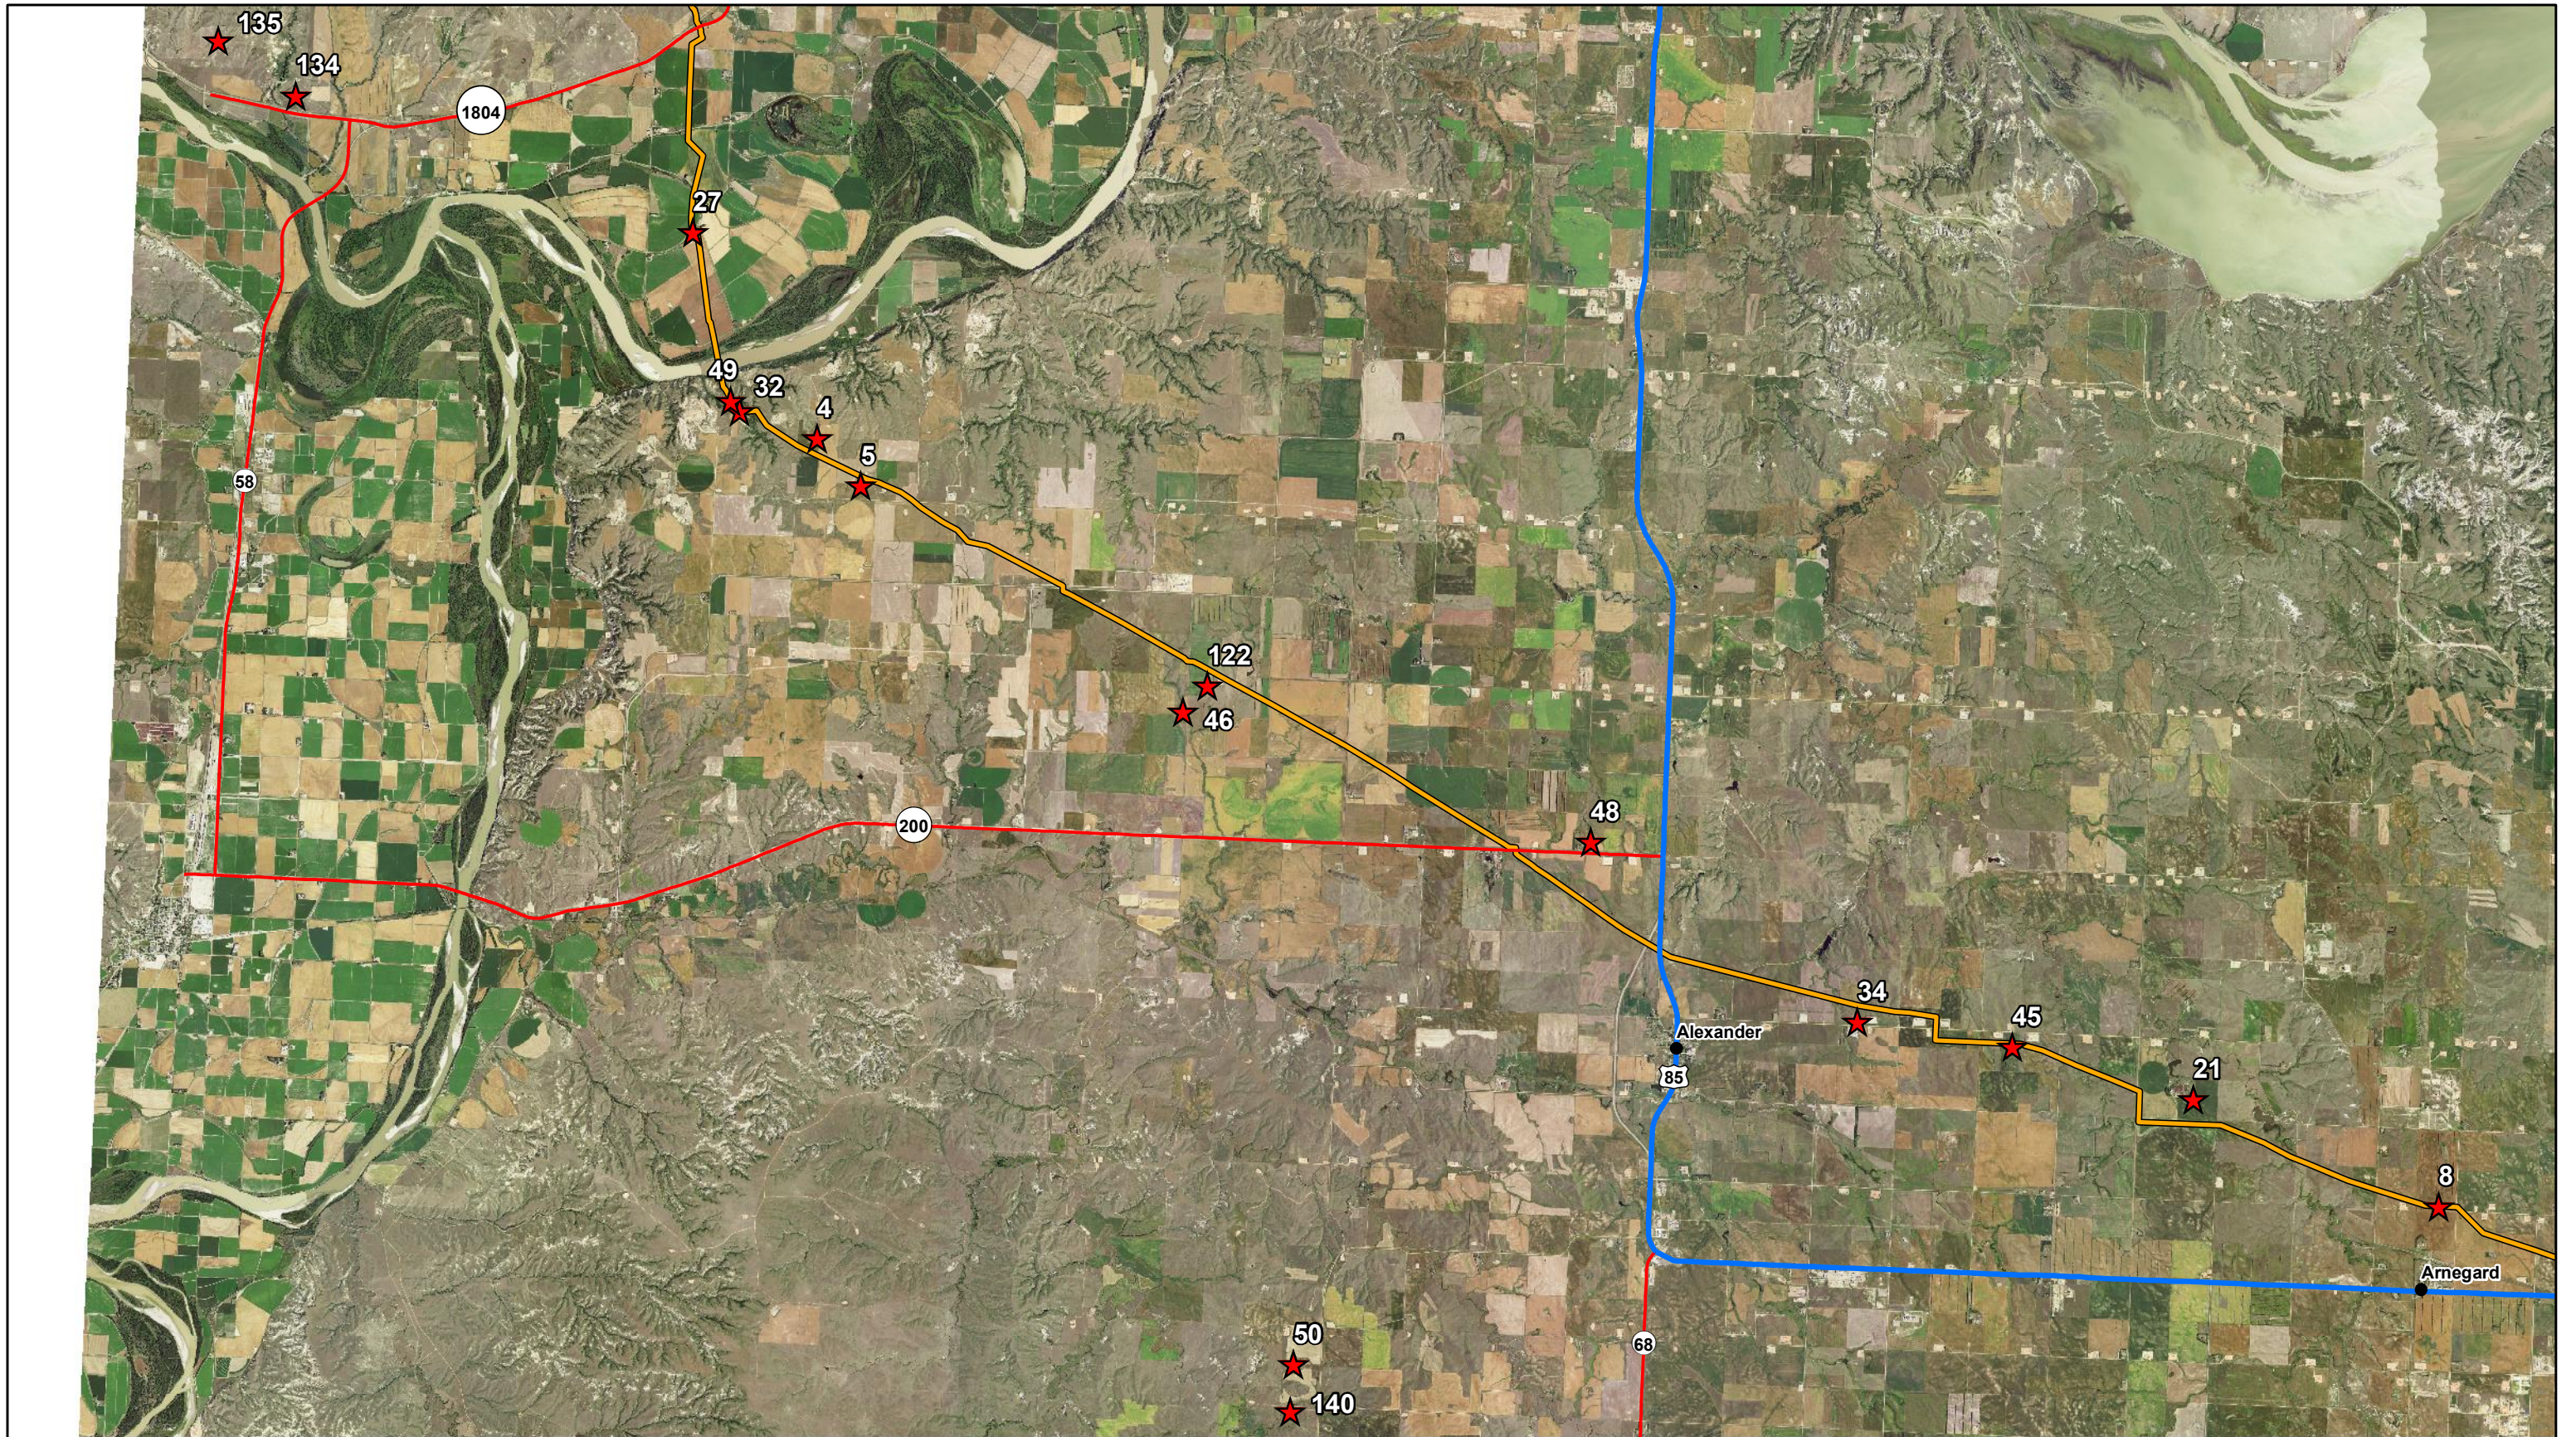

— State Highway

Energy Transfer Partners, L.P.

Dakota Access Pipeline  
Tree and Shrub Planting Locations

Map: 2

1:145,000

Date: 9/22/2017

**KC HARVEY**  
ENVIRONMENTAL, LLC

376 Gallatin Park Drive  
Bozeman, MT 59715  
www.kcharvey.com

- ★ Planting Locations
- US Highway
- Pipeline
- State Highway

**Energy Transfer Partners, L.P.**

Dakota Access Pipeline  
Tree and Shrub Planting Locations

Map: 3

1:125,000

Date: 9/22/2017

**KC HARVEY**  
ENVIRONMENTAL, LLC

376 Gallatin Park Drive  
Bozeman, MT 59715  
www.kcharvey.com

★ Planting Locations

— Pipeline

— US Highway

— State Highway

Energy Transfer Partners, L.P.

Dakota Access Pipeline  
Tree and Shrub Planting Locations

- ★ Planting Locations
- State Highway
- Pipeline

**Energy Transfer Partners, L.P.**

Dakota Access Pipeline  
 Tree and Shrub Planting Locations

Map: 7

1:125,000

Date: 9/22/2017

**KC HARVEY**  
ENVIRONMENTAL, LLC