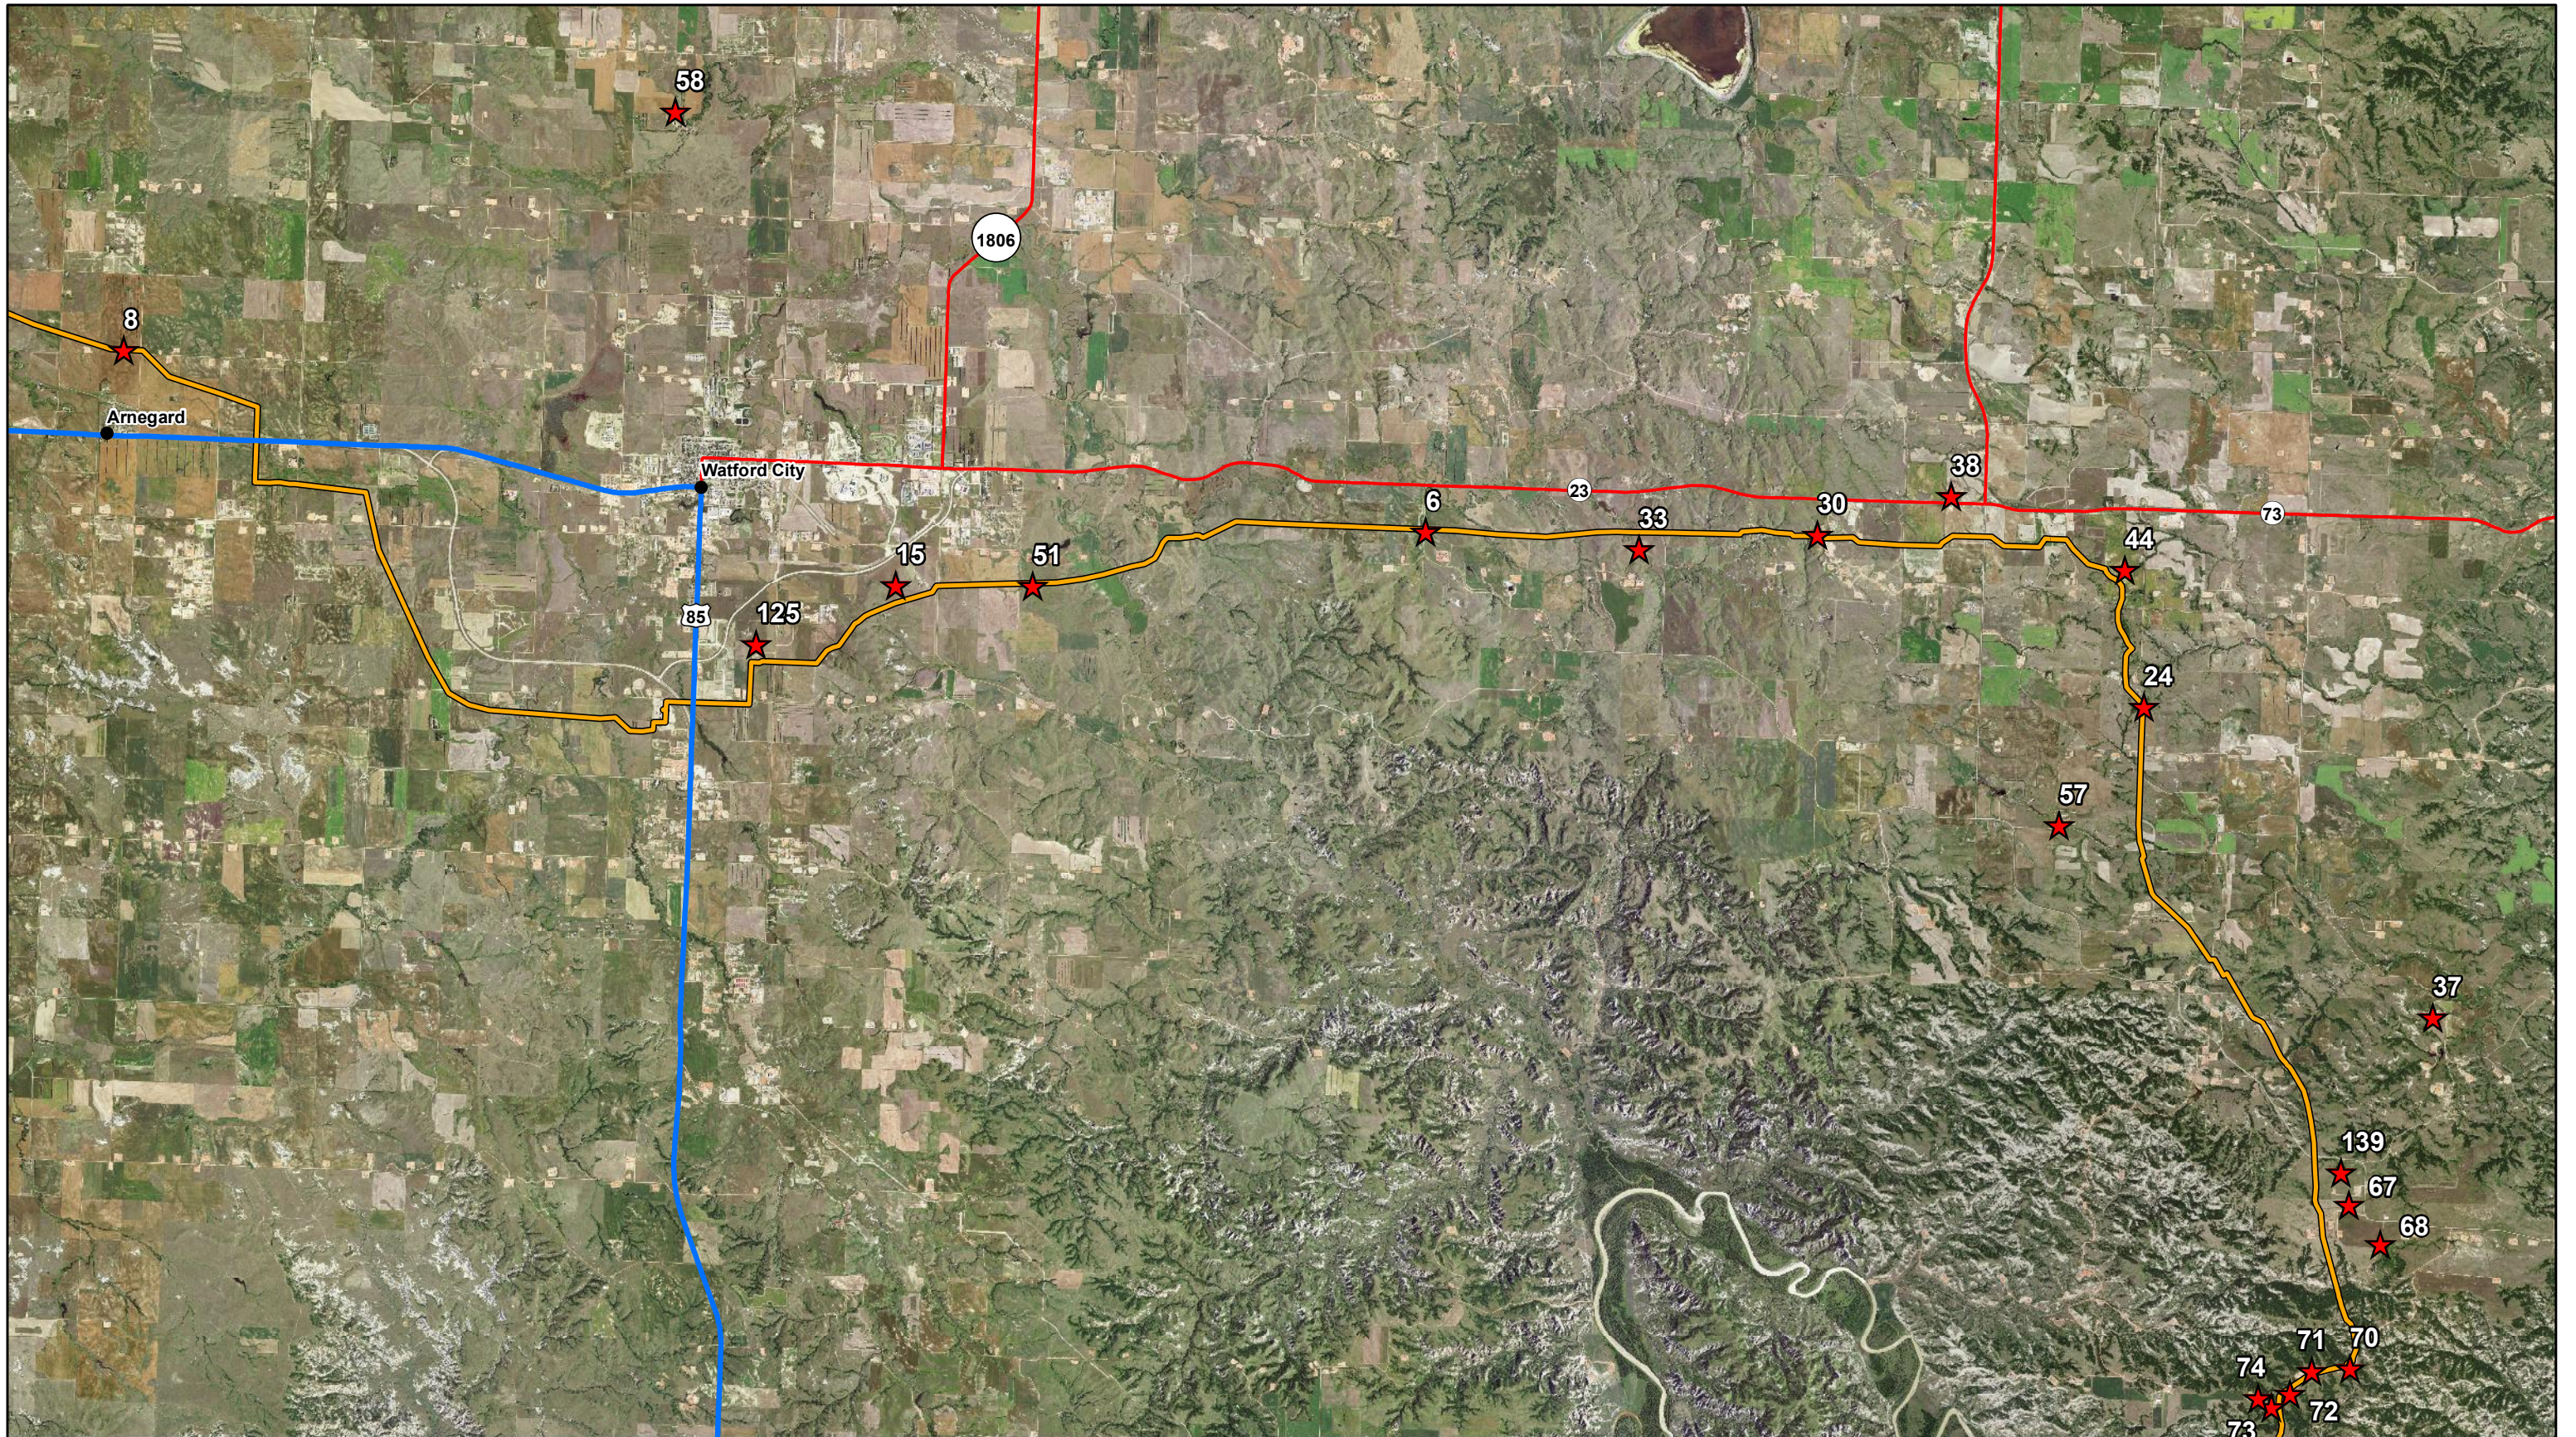

KC HARVEY
ENVIRONMENTAL, LLC

376 Gallatin Park Drive
Bozeman, MT 59715
www.kcharvey.com

★ Planting Locations

— Pipeline

— US Highway

— State Highway

Energy Transfer Partners, L.P.

Dakota Access Pipeline
Tree and Shrub Planting Locations

Map: 5

1:125,000

Date: 9/22/2017