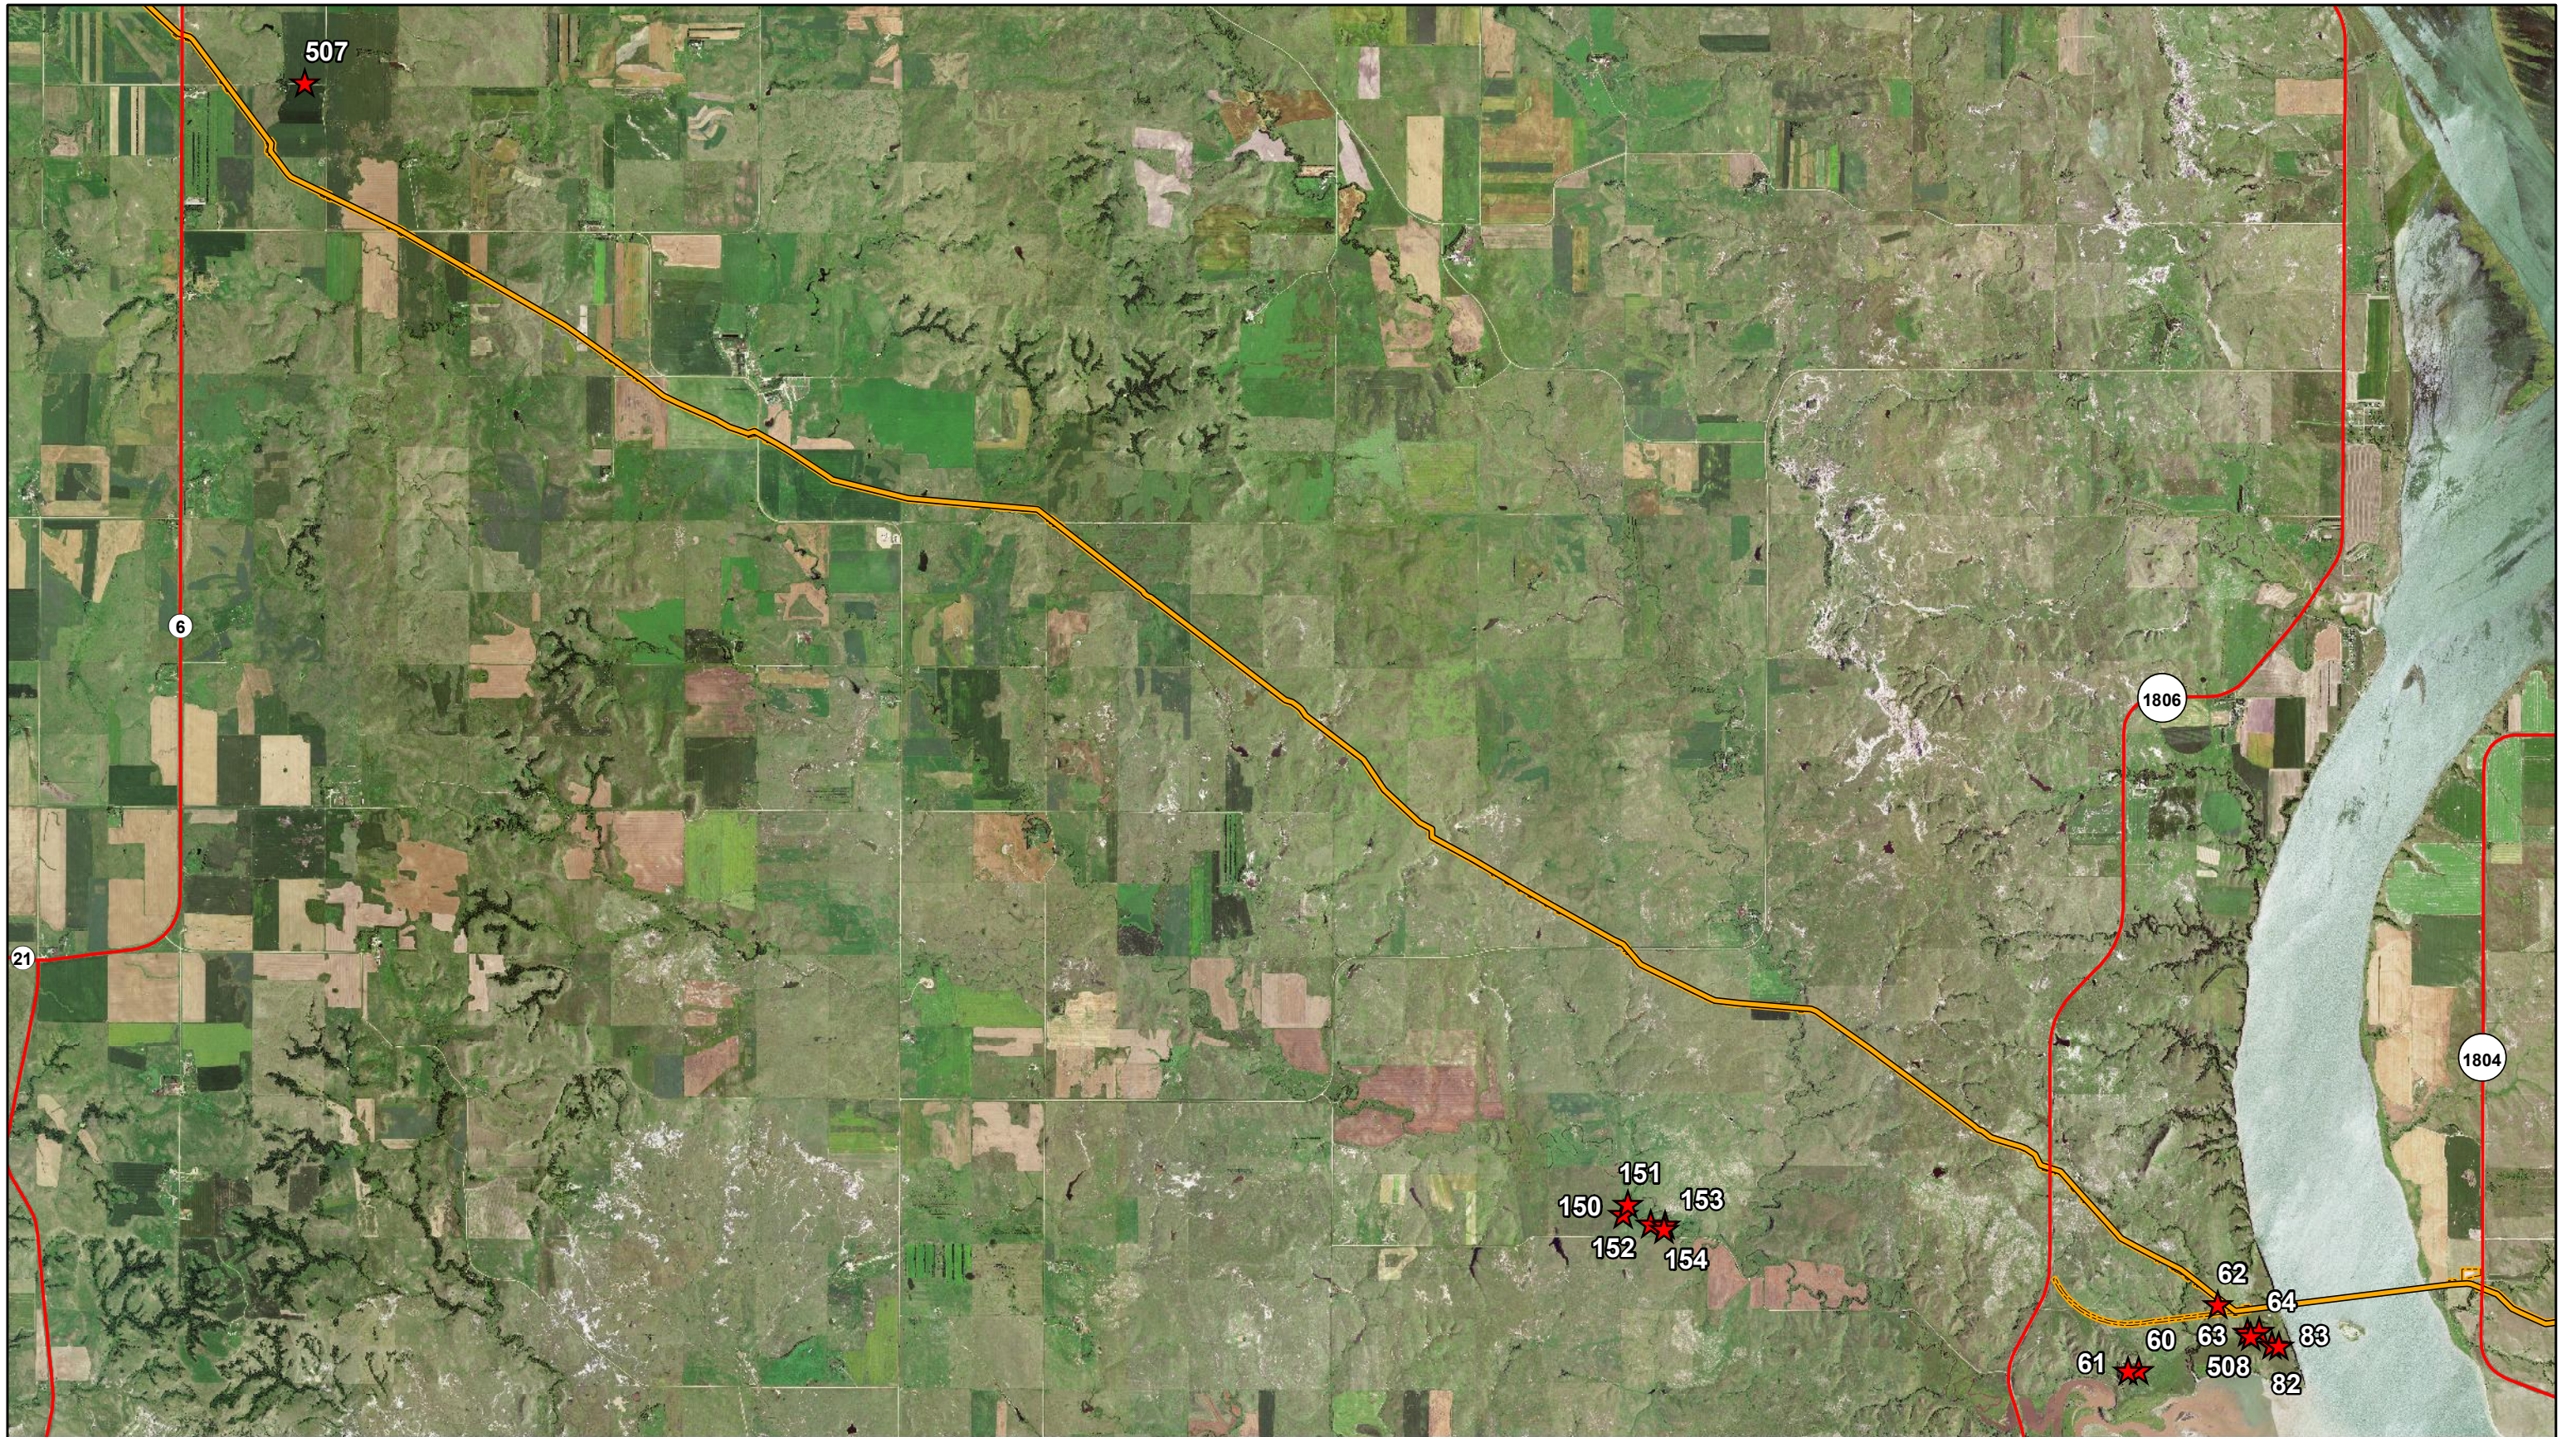

- ★ Planting Locations
- US Highway
- Pipeline
- State Highway

**Energy Transfer Partners, L.P.**

Dakota Access Pipeline  
Tree and Shrub Planting Locations

Map: 3

1:125,000

Date: 9/22/2017

**KC HARVEY**  
ENVIRONMENTAL, LLC

- ★ Planting Locations
- State Highway
- Pipeline

**Energy Transfer Partners, L.P.**

Dakota Access Pipeline  
 Tree and Shrub Planting Locations

Map: 7

1:125,000

Date: 9/22/2017

**KC HARVEY**  
ENVIRONMENTAL, LLC

Dakota Access Pipeline  
Tree and Shrub Planting Locations

Map: 9

1:125,000

Date: 9/22/2017

**KC HARVEY**  
ENVIRONMENTAL, LLC

376 Gallatin Park Drive  
Bozeman, MT 59715  
www.kcharvey.com

- ★ Planting Locations
- State Highway
- Pipeline

**Energy Transfer Partners, L.P.**

Dakota Access Pipeline  
Tree and Shrub Planting Locations

Map: 10

1:70,000

Date: 9/22/2017