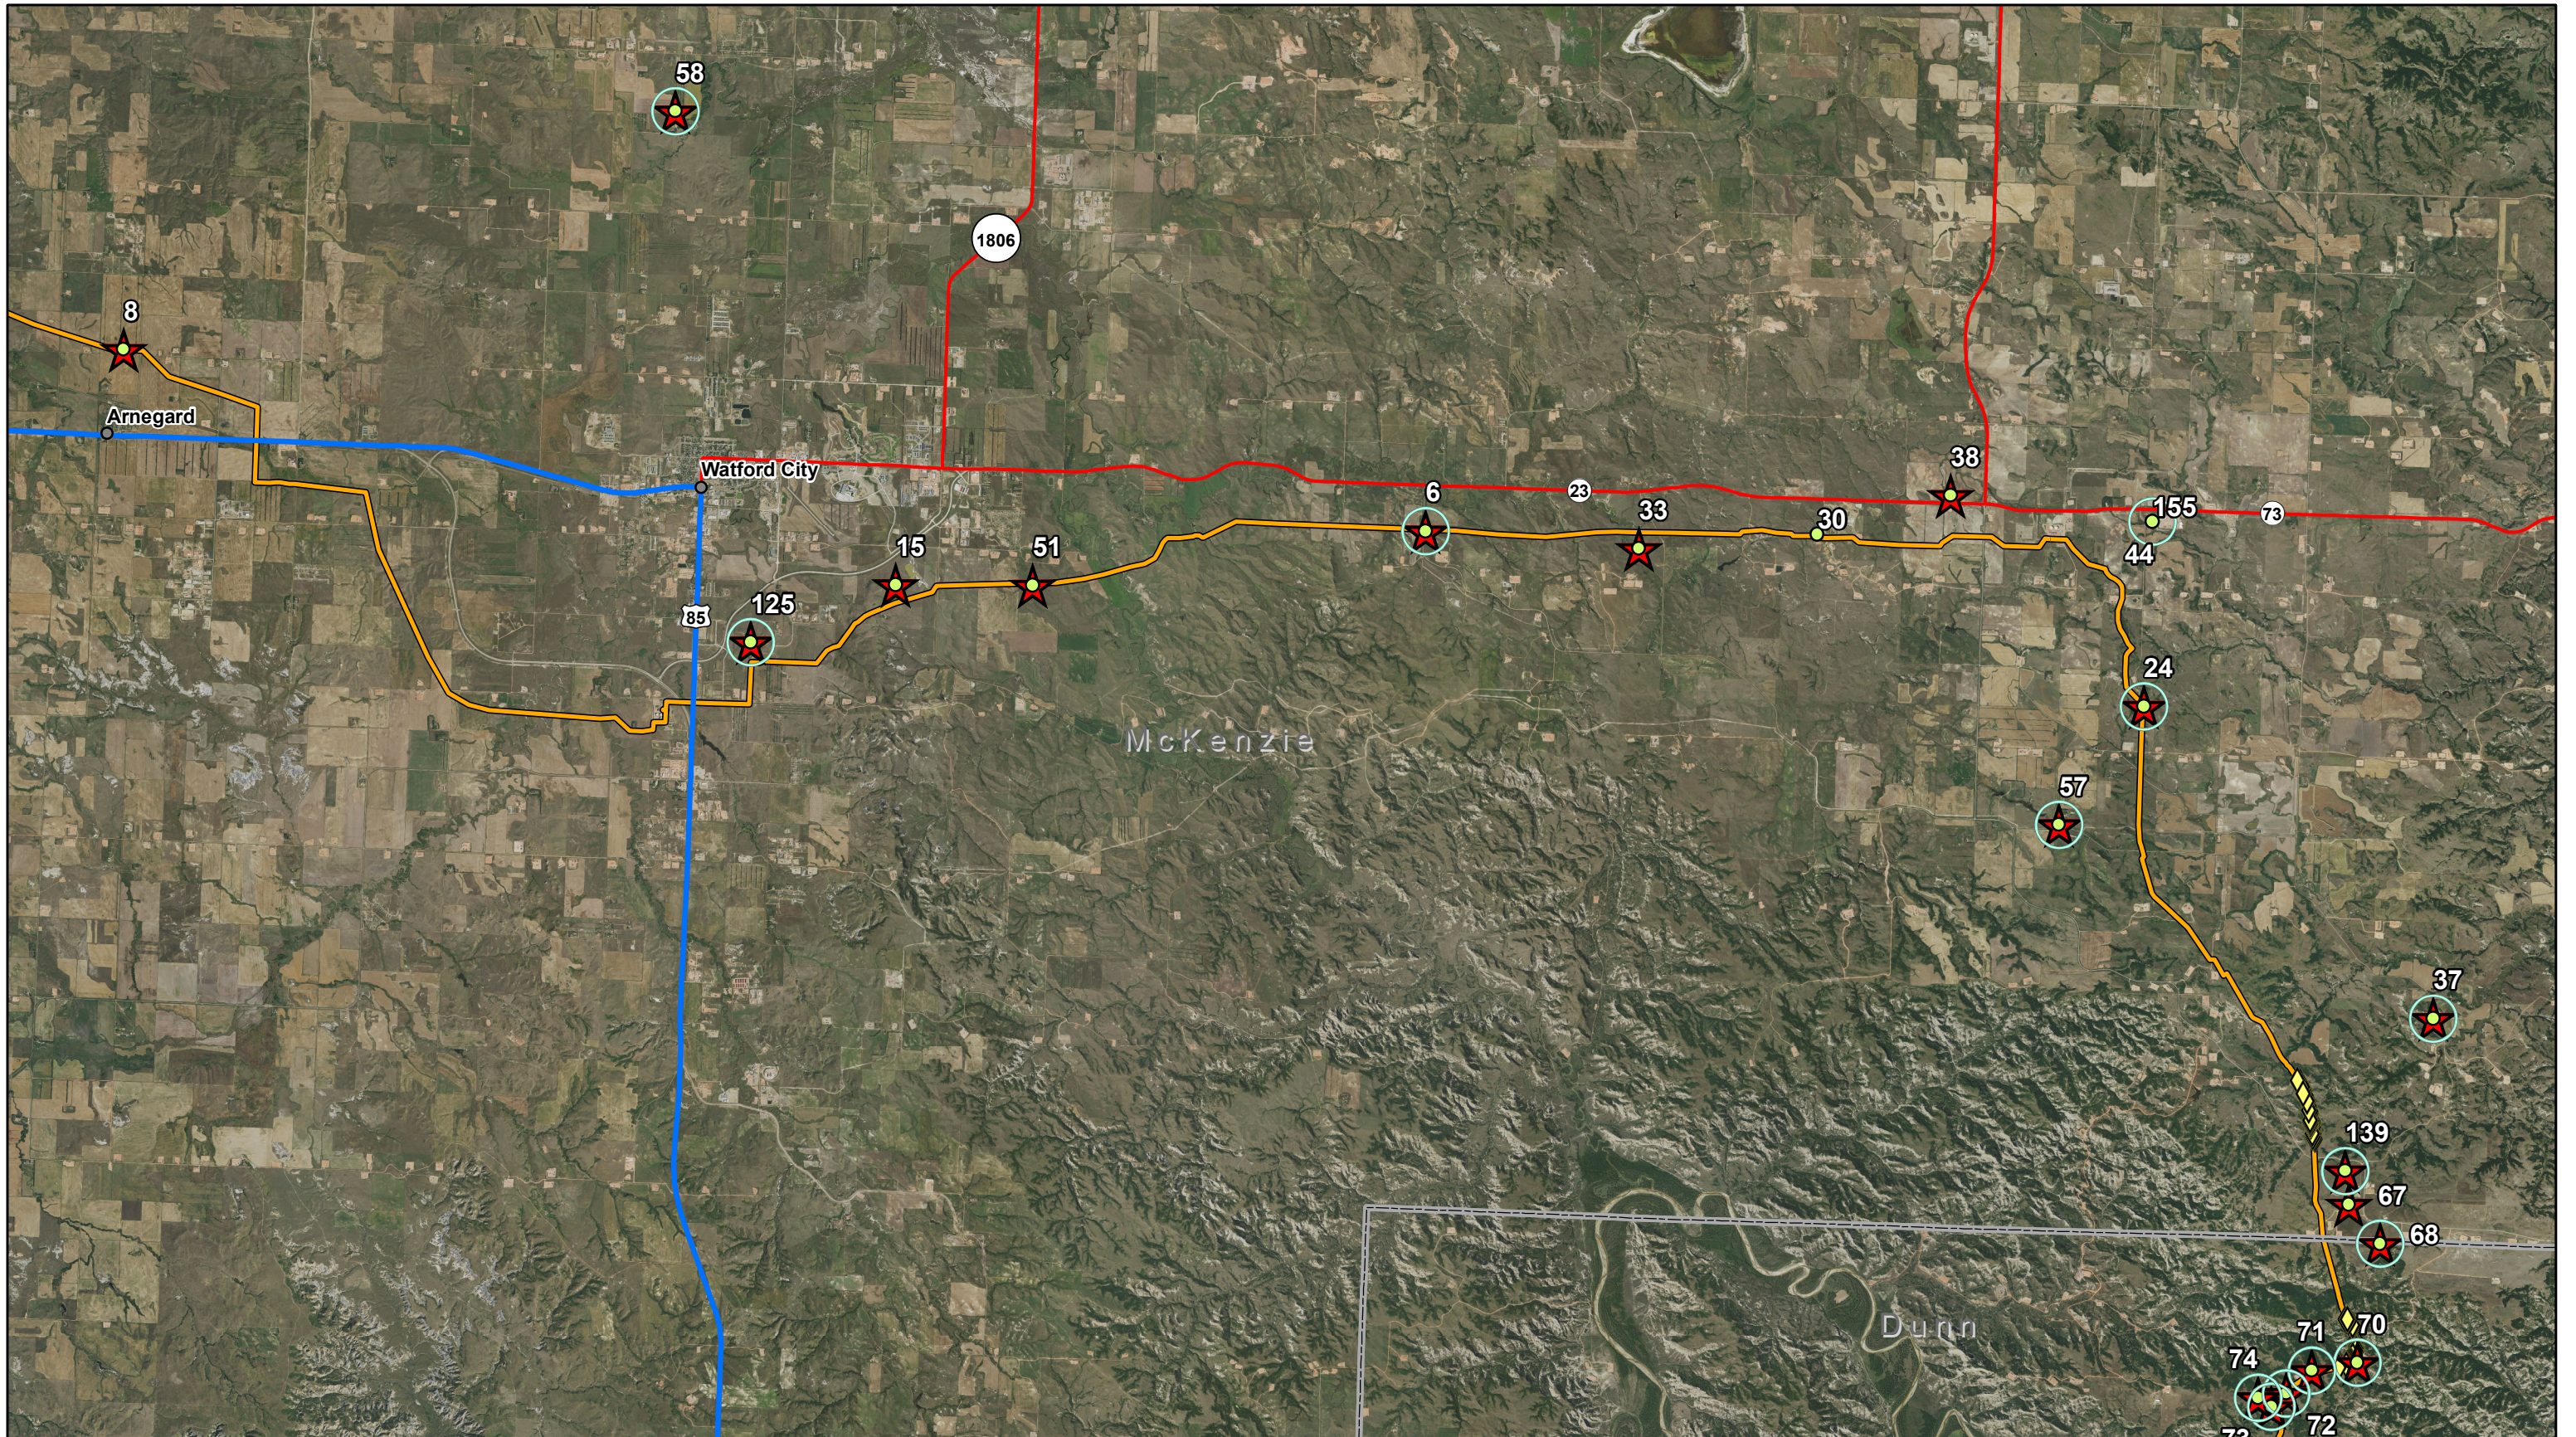

- Pipeline
- US Highway
- State Highway

Map: 3

**Energy Transfer Partners, L.P.**

Dakota Access Pipeline  
 Tree and Shrub Planting Locations

1:125,000

Imagery: NAIP 2017

Date: 9/26/2019

**KC HARVEY ENVIRONMENTAL, LLC**  
 376 Gallatin Park Drive  
 Bozeman, MT 59715  
 www.kcharvey.com

- 2017 Planting Locations
- 2018 Planting Locations

- 50
- 140

- 3:1 Mitigation Location
- Natural Regeneration Monitoring Point

- Pipeline
- US Highway
- State Highway

Map: 4

**Energy Transfer Partners, L.P.**

Dakota Access Pipeline  
 Tree and Shrub Planting Locations

1:125,000

Imagery: NAIP 2017

Date: 9/26/2019

**KC HARVEY**  
ENVIRONMENTAL, LLC

376 Gallatin Park Drive  
Bozeman, MT 59715  
www.kcharvey.com

- 2017 Planting Locations
- 2018 Planting Locations

- 3:1 Mitigation Location
- Natural Regeneration Monitoring Point

- Pipeline
- US Highway
- State Highway

Map: 5

**Energy Transfer Partners, L.P.**

Dakota Access Pipeline  
Tree and Shrub Planting Locations