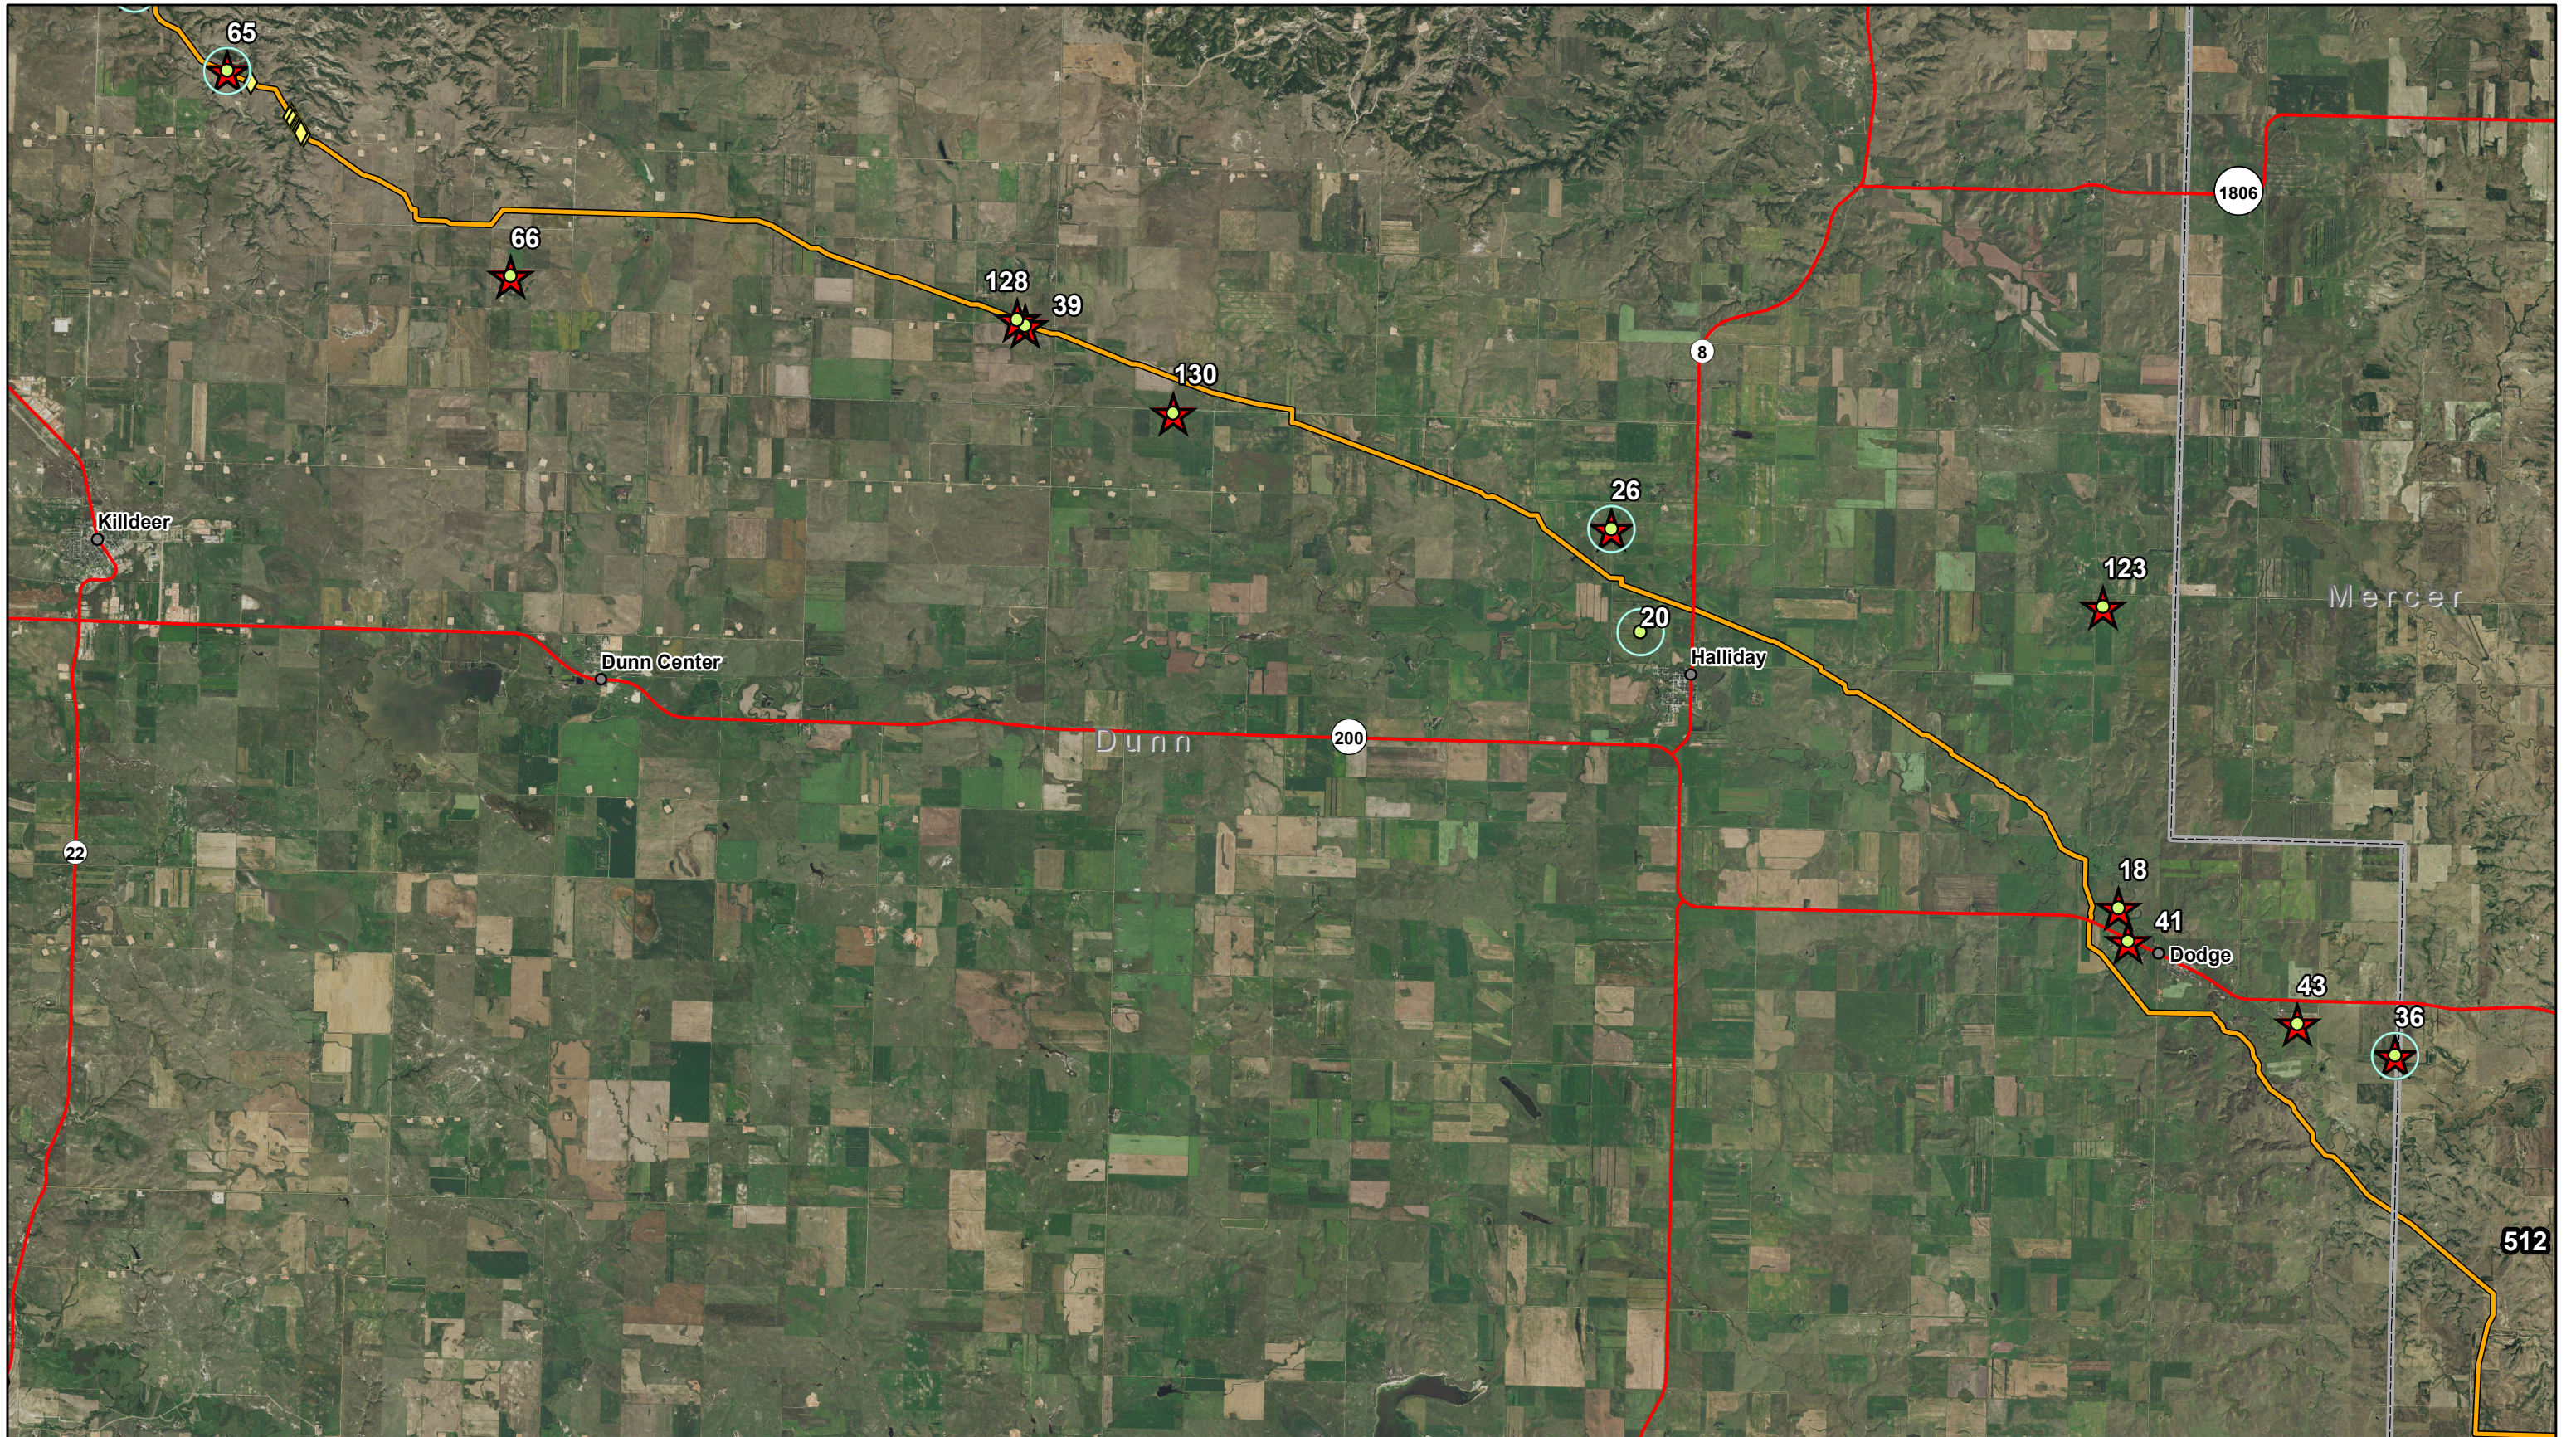

KC HARVEY
ENVIRONMENTAL, LLC

376 Gallatin Park Drive
Bozeman, MT 59715
www.kcharvey.com

- ★ 2017 Planting Locations
- 2018 Planting Locations

- 3:1 Mitigation Location
- Natural Regeneration Monitoring Point

- Pipeline
- State Highway

Energy Transfer Partners, L.P.

Dakota Access Pipeline
Tree and Shrub Planting Locations

Map: 8

1:125,000

Imagery: NAIP 2017

Date: 9/26/2019