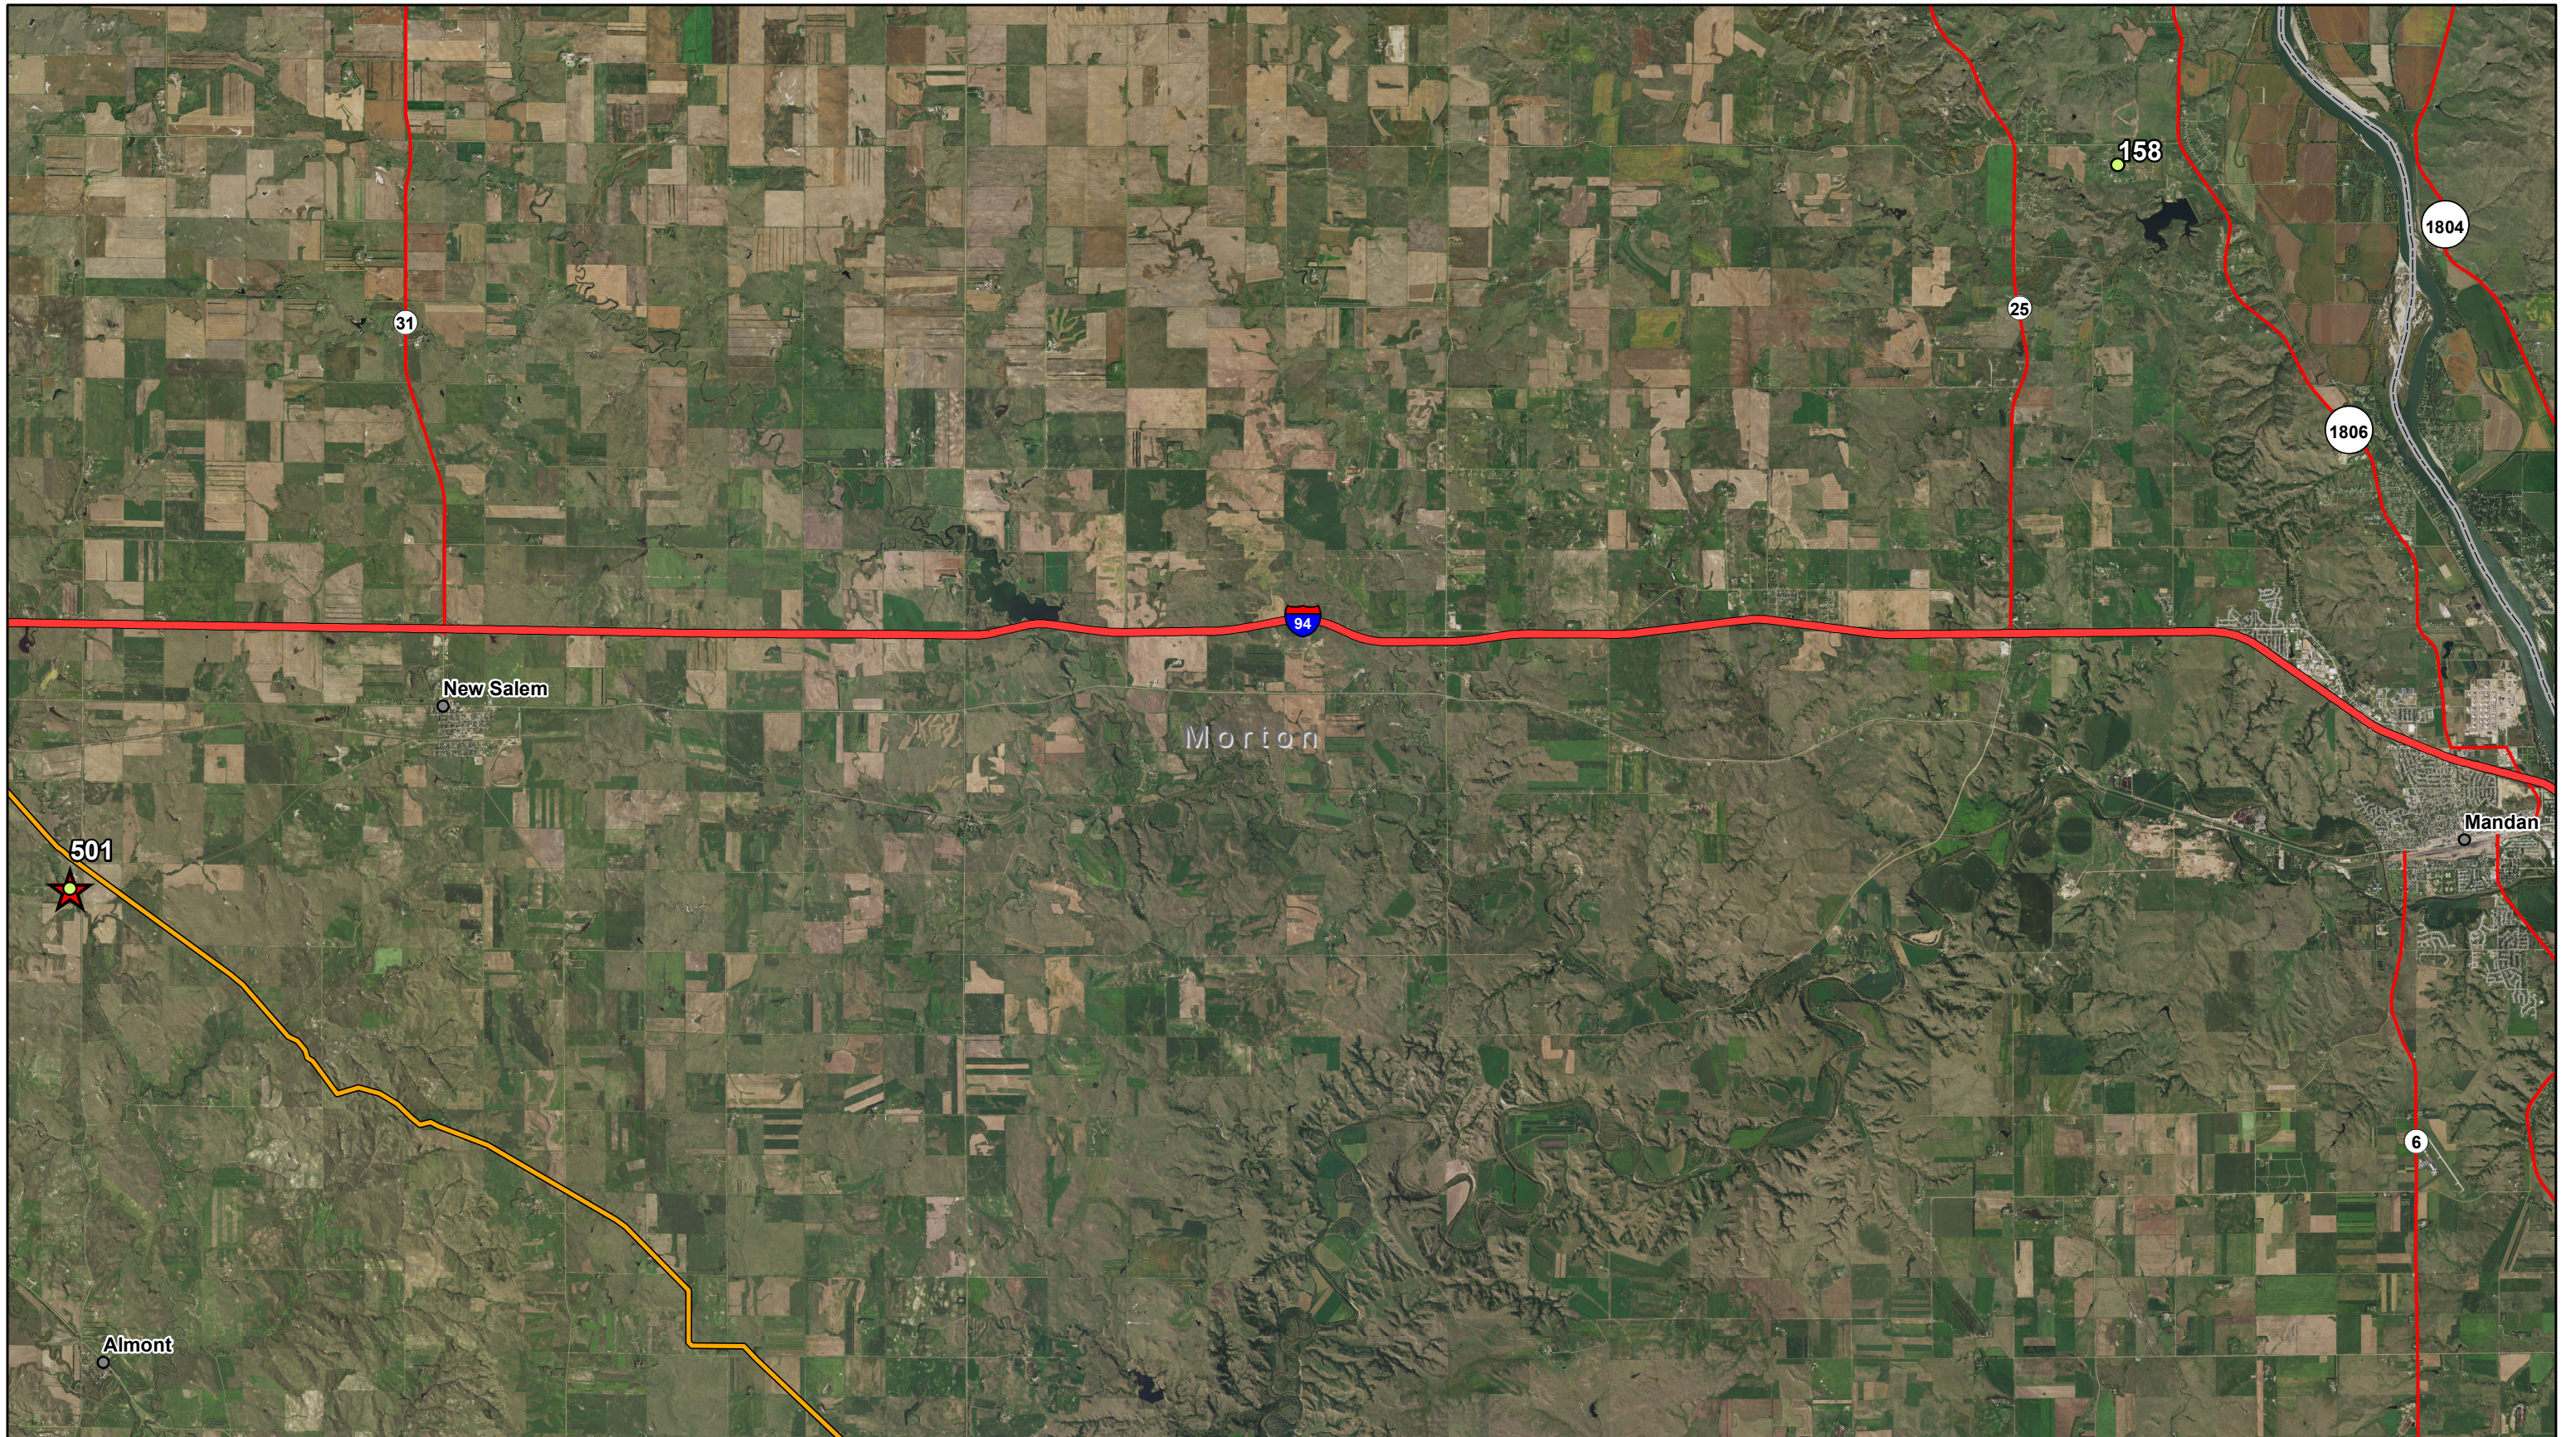

- ★ 2017 Planting Locations
- 2018 Planting Locations

- ★ 3:1 Mitigation Location
- ◆ Natural Regeneration Monitoring Point

- Pipeline
- State Highway

Map: 7

**Energy Transfer Partners, L.P.**

Dakota Access Pipeline  
Tree and Shrub Planting Locations

- Pipeline
- State Highway

**Energy Transfer Partners, L.P.**

Dakota Access Pipeline  
Tree and Shrub Planting Locations

Map: 8

1:125,000

Imagery: NAIP 2017

Date: 9/26/2019

**KC HARVEY**  
ENVIRONMENTAL, LLC

376 Gallatin Park Drive  
Bozeman, MT 59715  
www.kcharvey.com

-  2017 Planting Locations
-  2018 Planting Locations

-  Pipeline
-  Interstate
-  State Highway

**Energy Transfer Partners, L.P.**

Dakota Access Pipeline  
Tree and Shrub Planting Locations

— Pipeline

Energy Transfer Partners, L.P.

Dakota Access Pipeline  
Tree and Shrub Planting Locations

Map: 10

1:130,000

Imagery: NAIP 2017

Date: 9/26/2019

**KC HARVEY**  
ENVIRONMENTAL, LLC