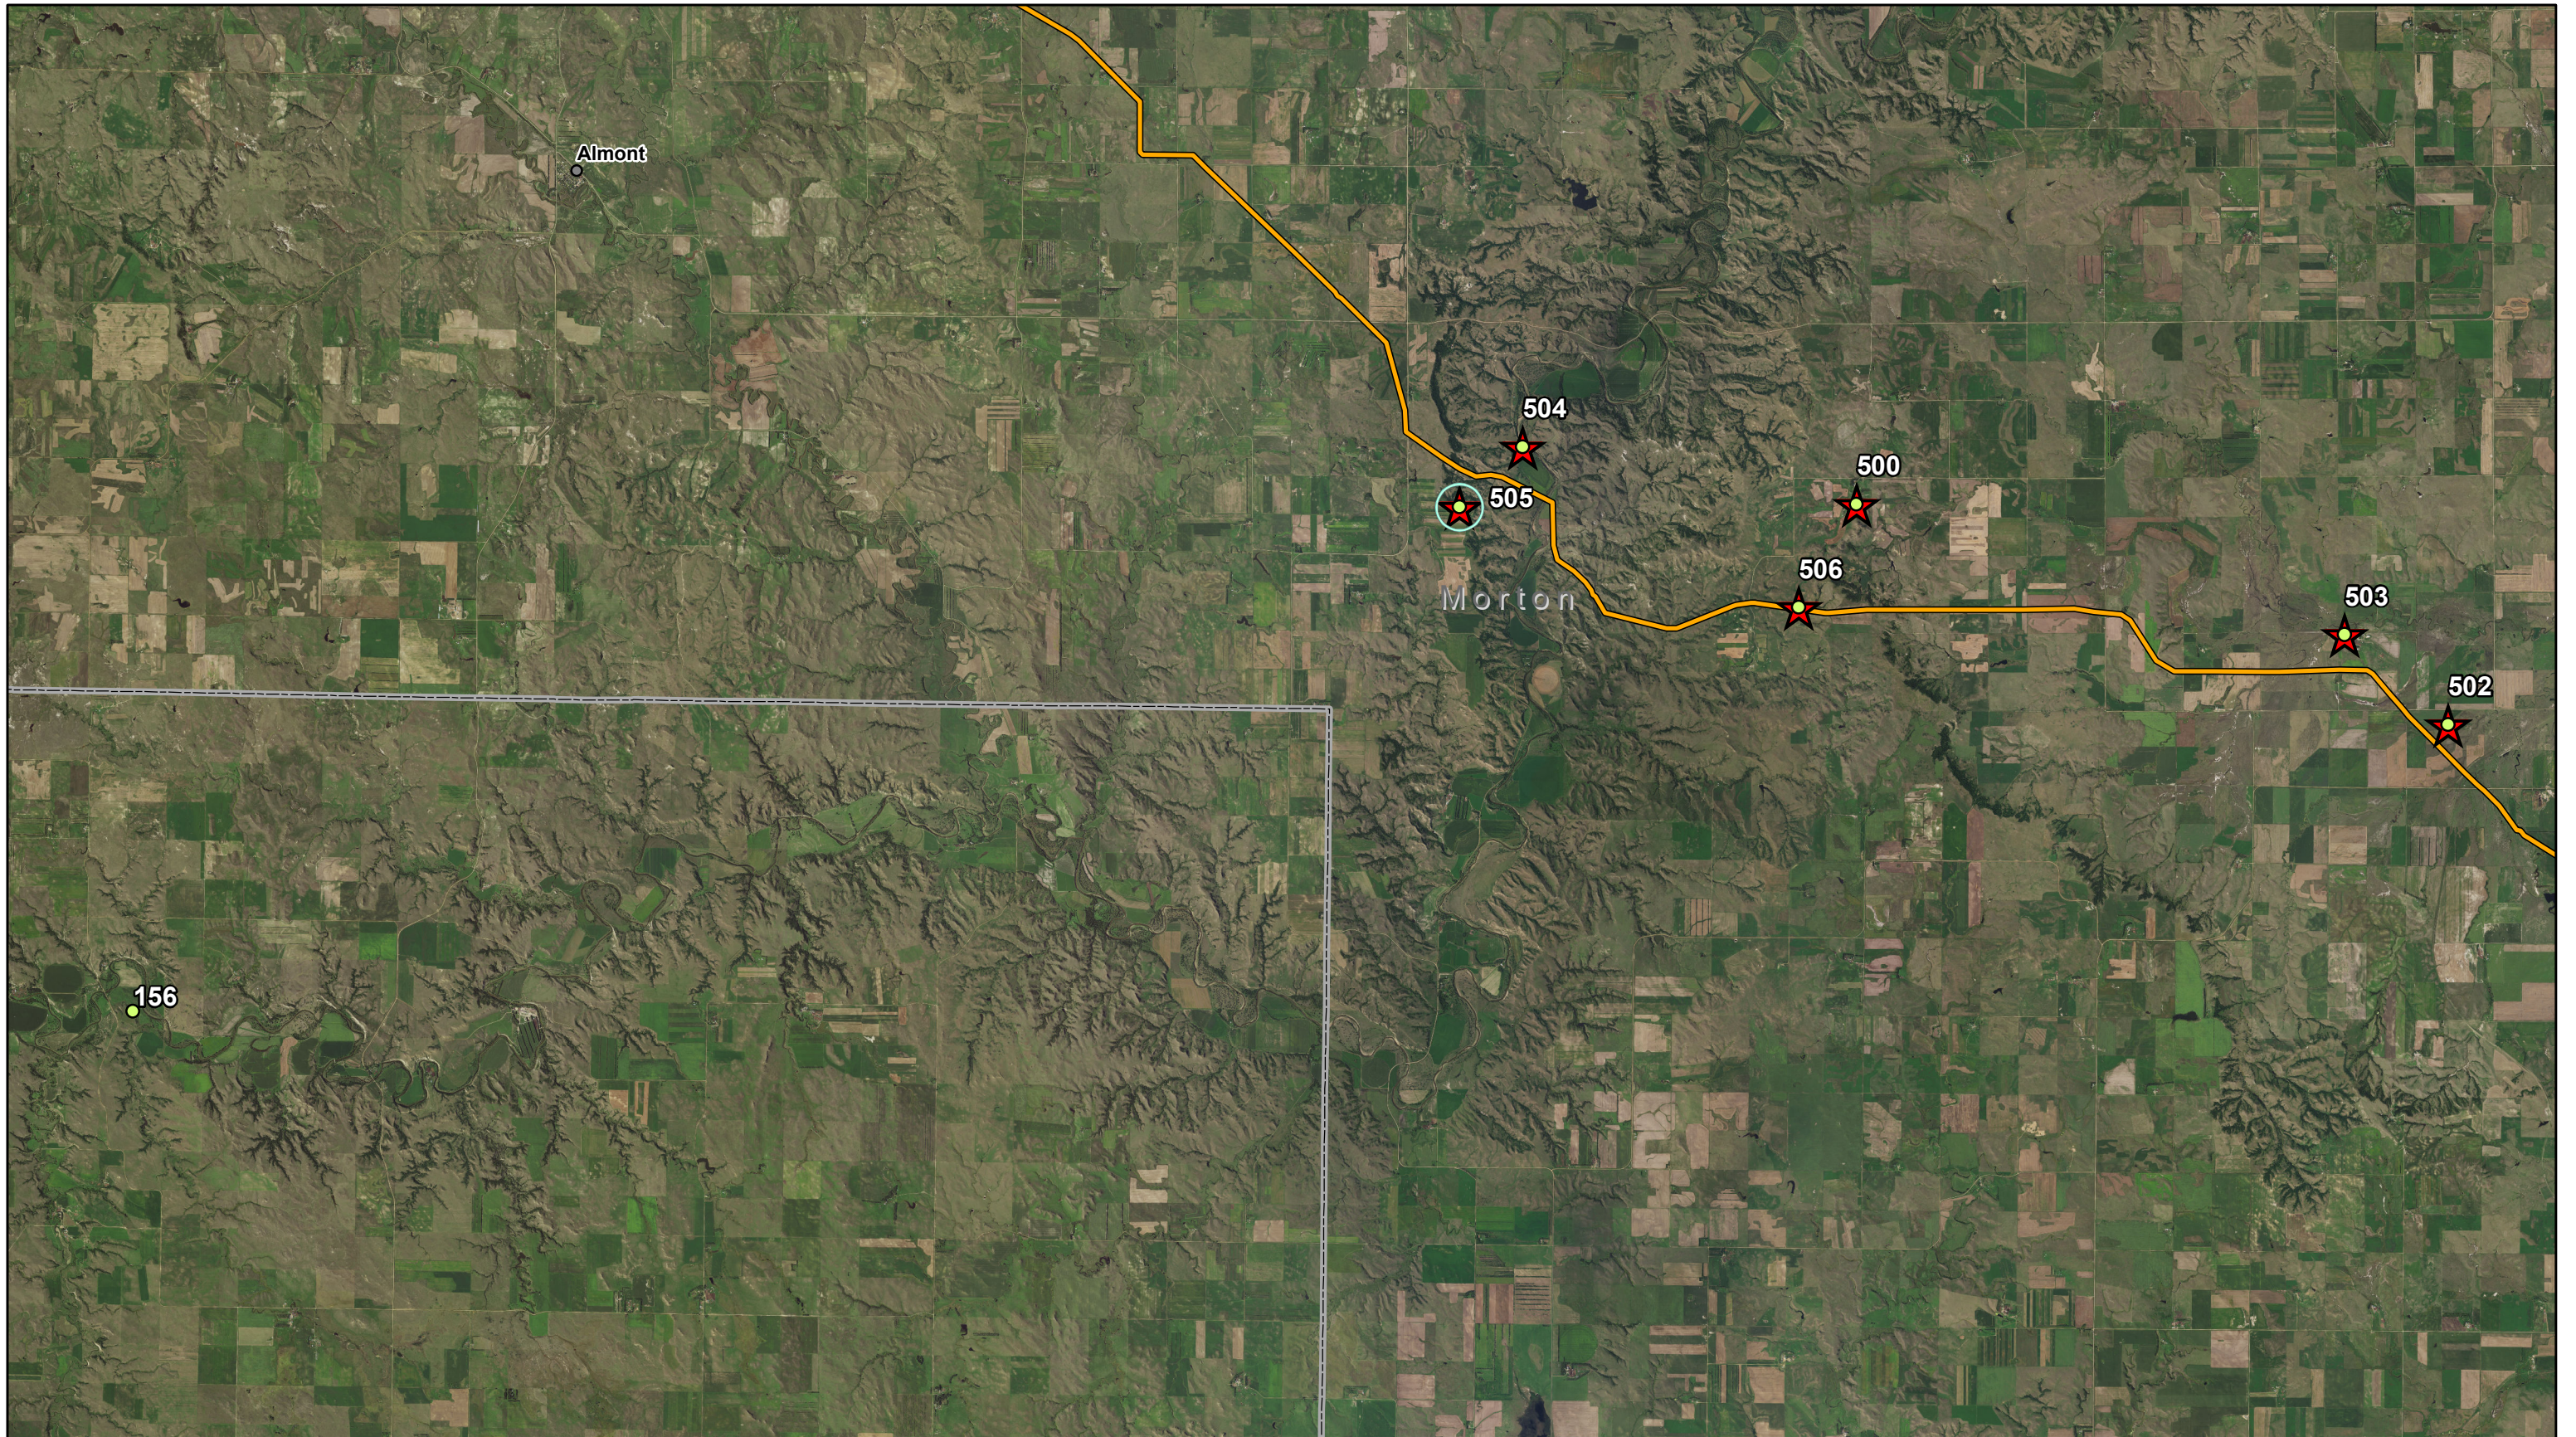

KC HARVEY
ENVIRONMENTAL, LLC

376 Gallatin Park Drive
Bozeman, MT 59715
www.kcharvey.com

- ★ 2017 Planting Locations
- 2018 Planting Locations

○ 3:1 Mitigation Location

— Pipeline

Energy Transfer Partners, L.P.

Dakota Access Pipeline
Tree and Shrub Planting Locations

Map: 10

1:130,000

Imagery: NAIP 2017

Date: 9/26/2019