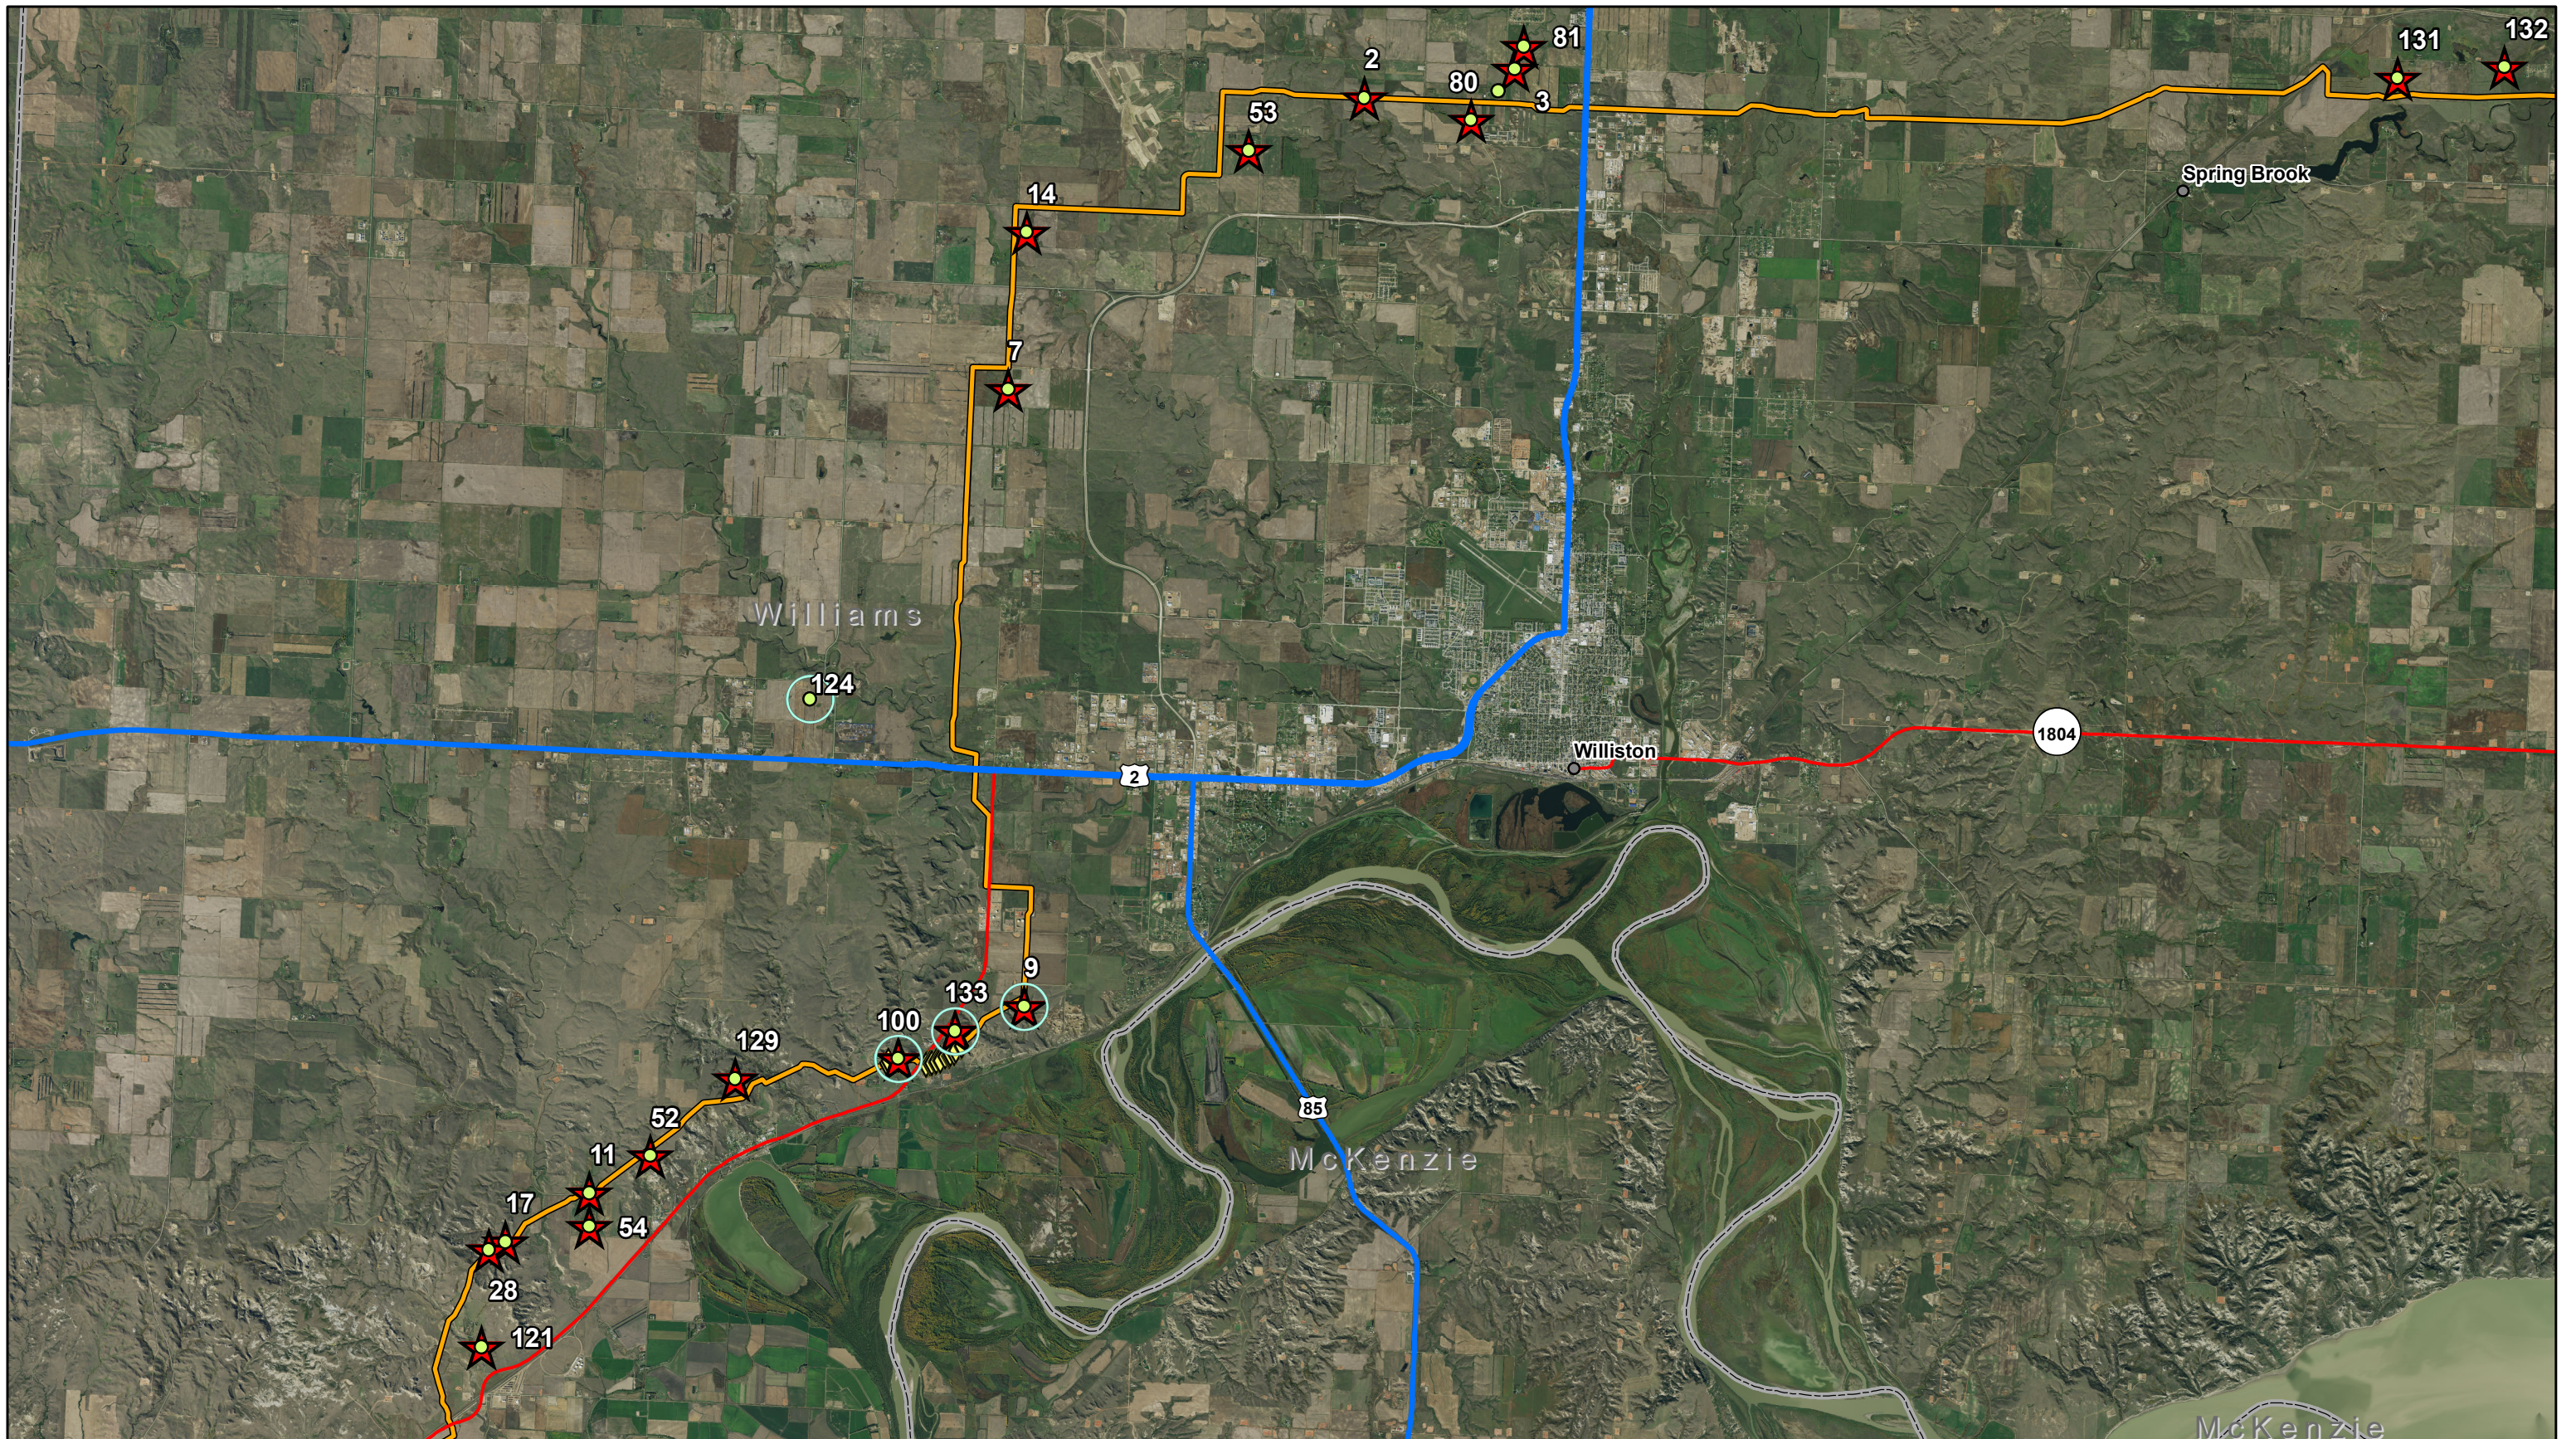

KC HARVEY ENVIRONMENTAL, LLC
376 Gallatin Park Drive
Bozeman, MT 59715
www.kcharvey.com

- ★ 2017 Planting Locations
- 2018 Planting Locations

- 3:1 Mitigation Location
- Natural Regeneration Monitoring Point

- Pipeline
- US Highway
- State Highway

Map: 3

Energy Transfer Partners, L.P.

Dakota Access Pipeline
Tree and Shrub Planting Locations

1:125,000

Imagery: NAIP 2017

Date: 9/26/2019