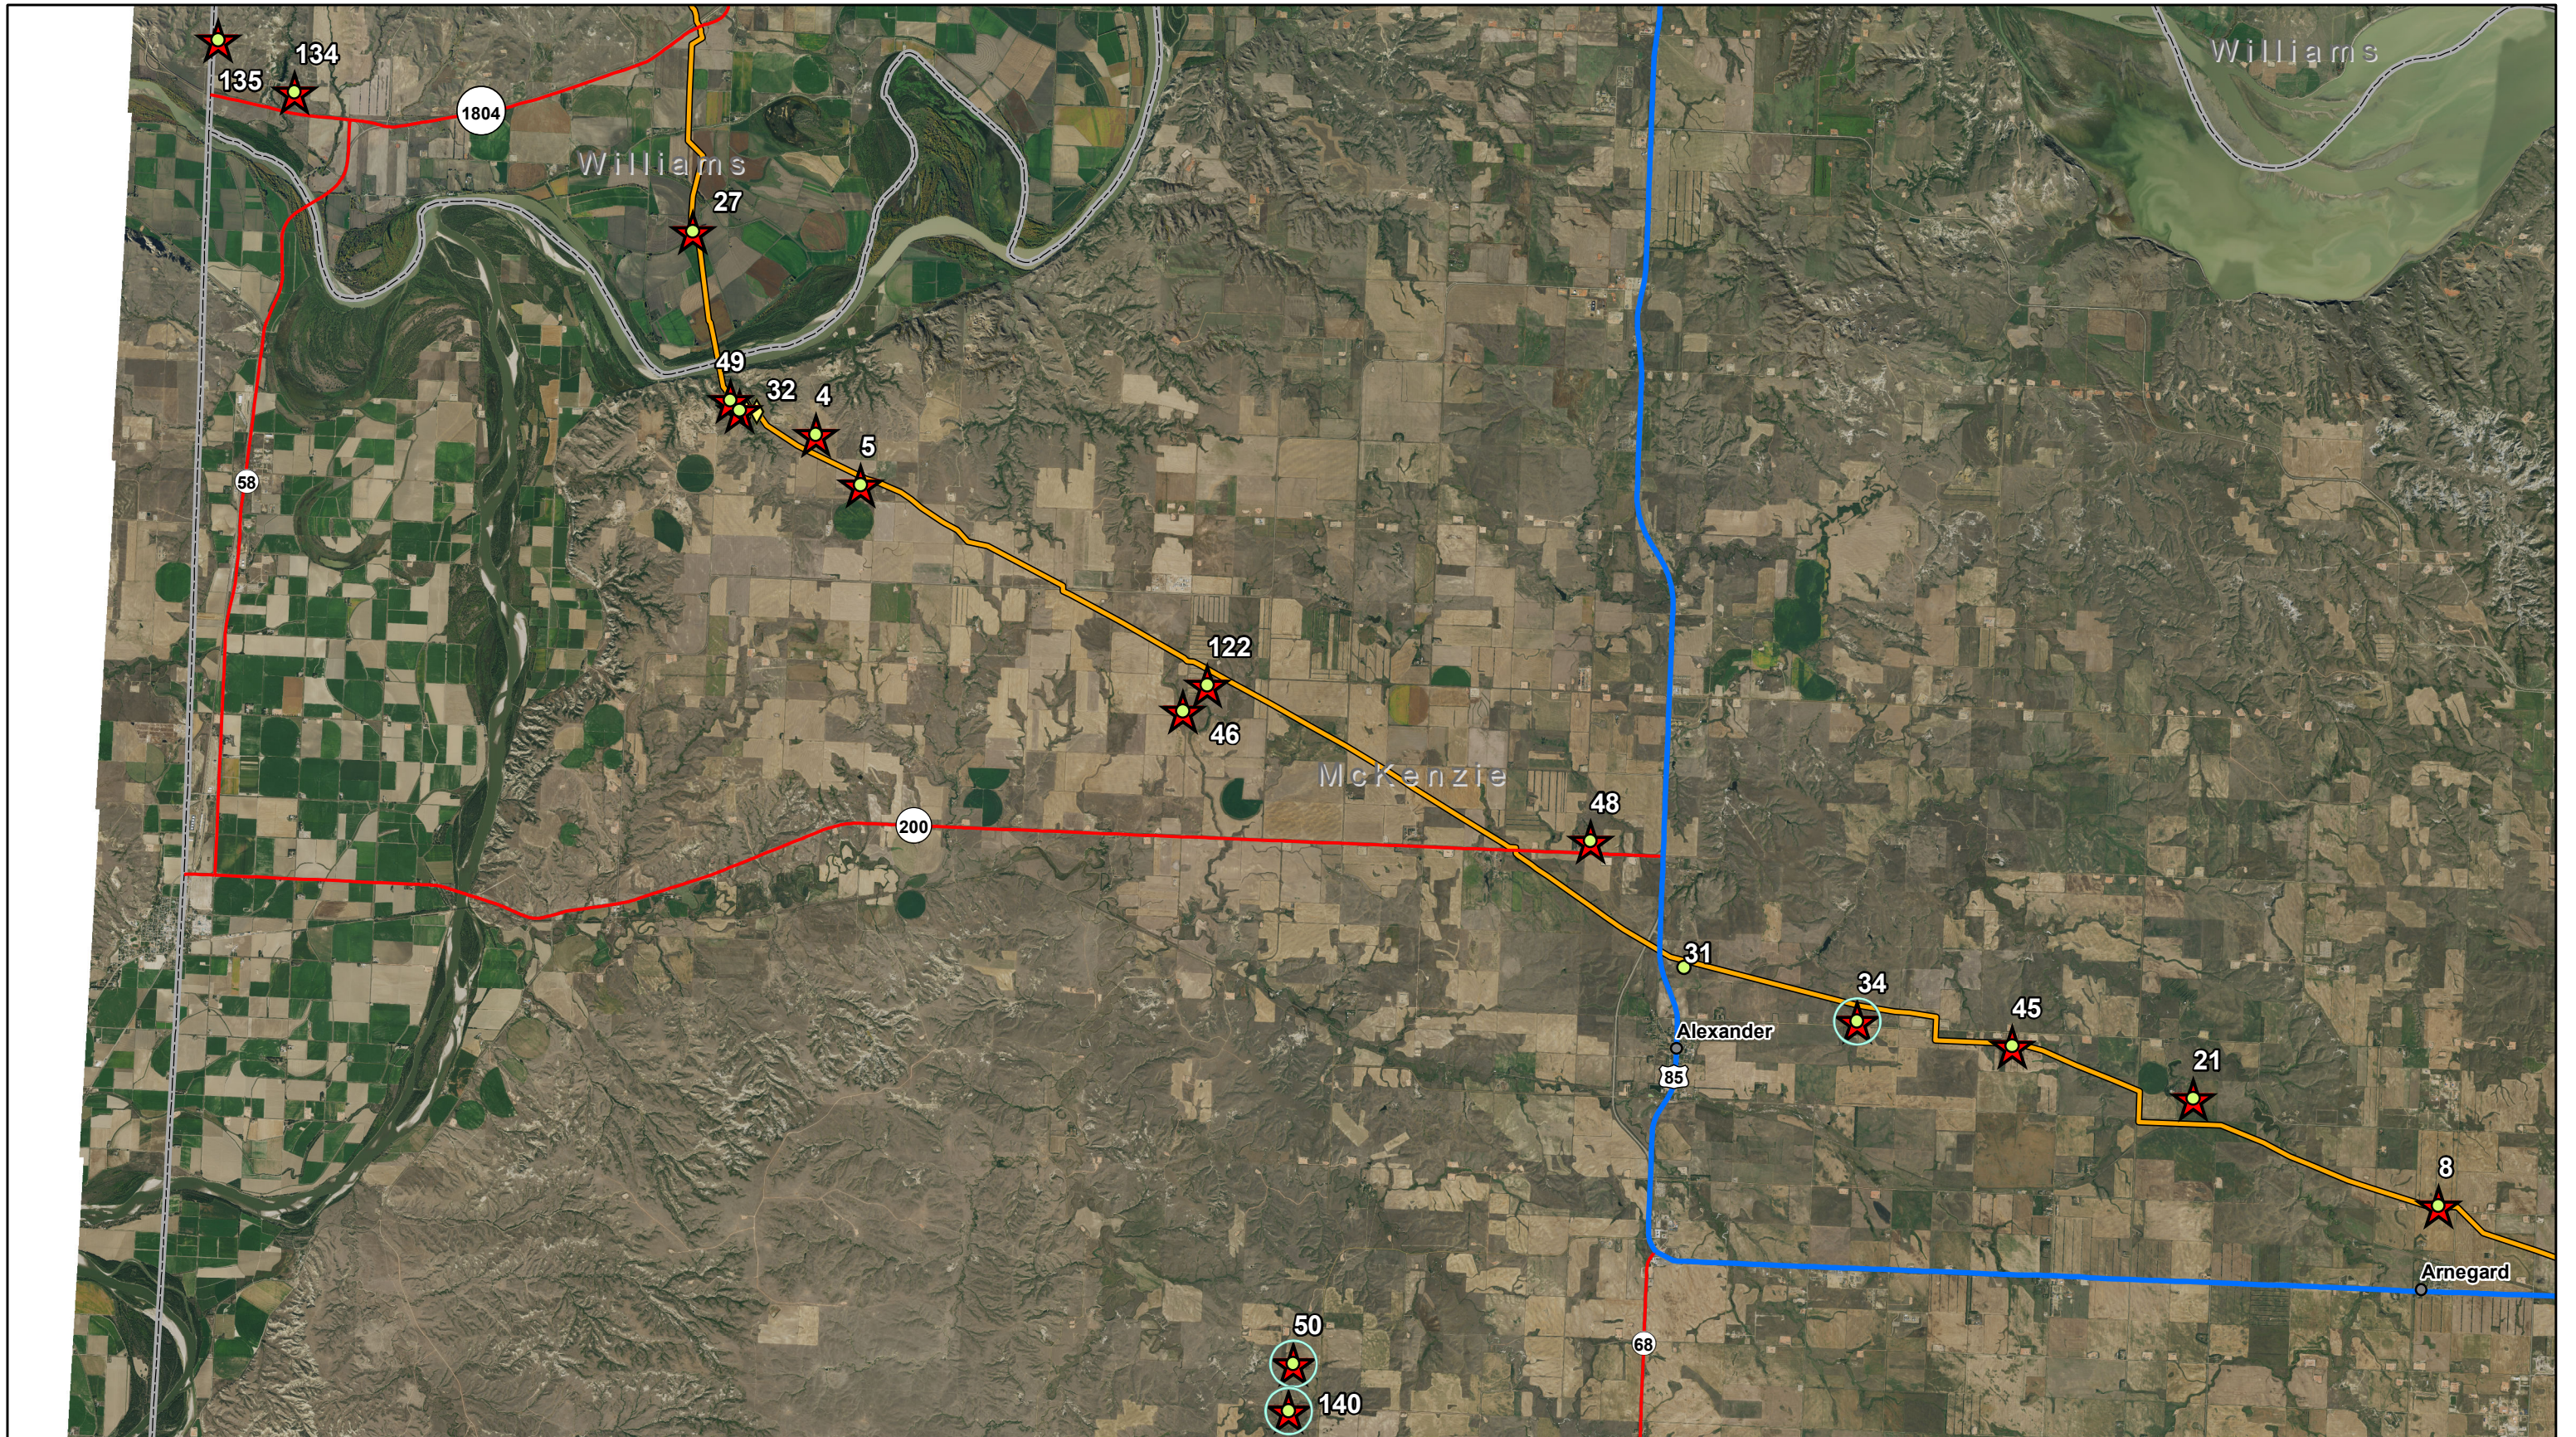

— Pipeline

— US Highway

— State Highway

**Energy Transfer Partners, L.P.**

Dakota Access Pipeline  
Tree and Shrub Planting Locations

Map: 2

1:145,000

Imagery: NAIP 2017

- Pipeline
- US Highway
- State Highway

Map: 3

**Energy Transfer Partners, L.P.**

Dakota Access Pipeline  
 Tree and Shrub Planting Locations

1:125,000

Imagery: NAIP 2017

Date: 9/26/2019

**KC HARVEY ENVIRONMENTAL, LLC**  
 376 Gallatin Park Drive  
 Bozeman, MT 59715  
 www.kcharvey.com

- 2017 Planting Locations
- 2018 Planting Locations

- 50
- 140

- 3:1 Mitigation Location
- Natural Regeneration Monitoring Point

- Pipeline
- US Highway
- State Highway

Map: 4

**Energy Transfer Partners, L.P.**

- 3:1 Mitigation Location
- Natural Regeneration Monitoring Point

- Pipeline
- US Highway
- State Highway

Map: 5

**Energy Transfer Partners, L.P.**

Dakota Access Pipeline  
Tree and Shrub Planting Locations