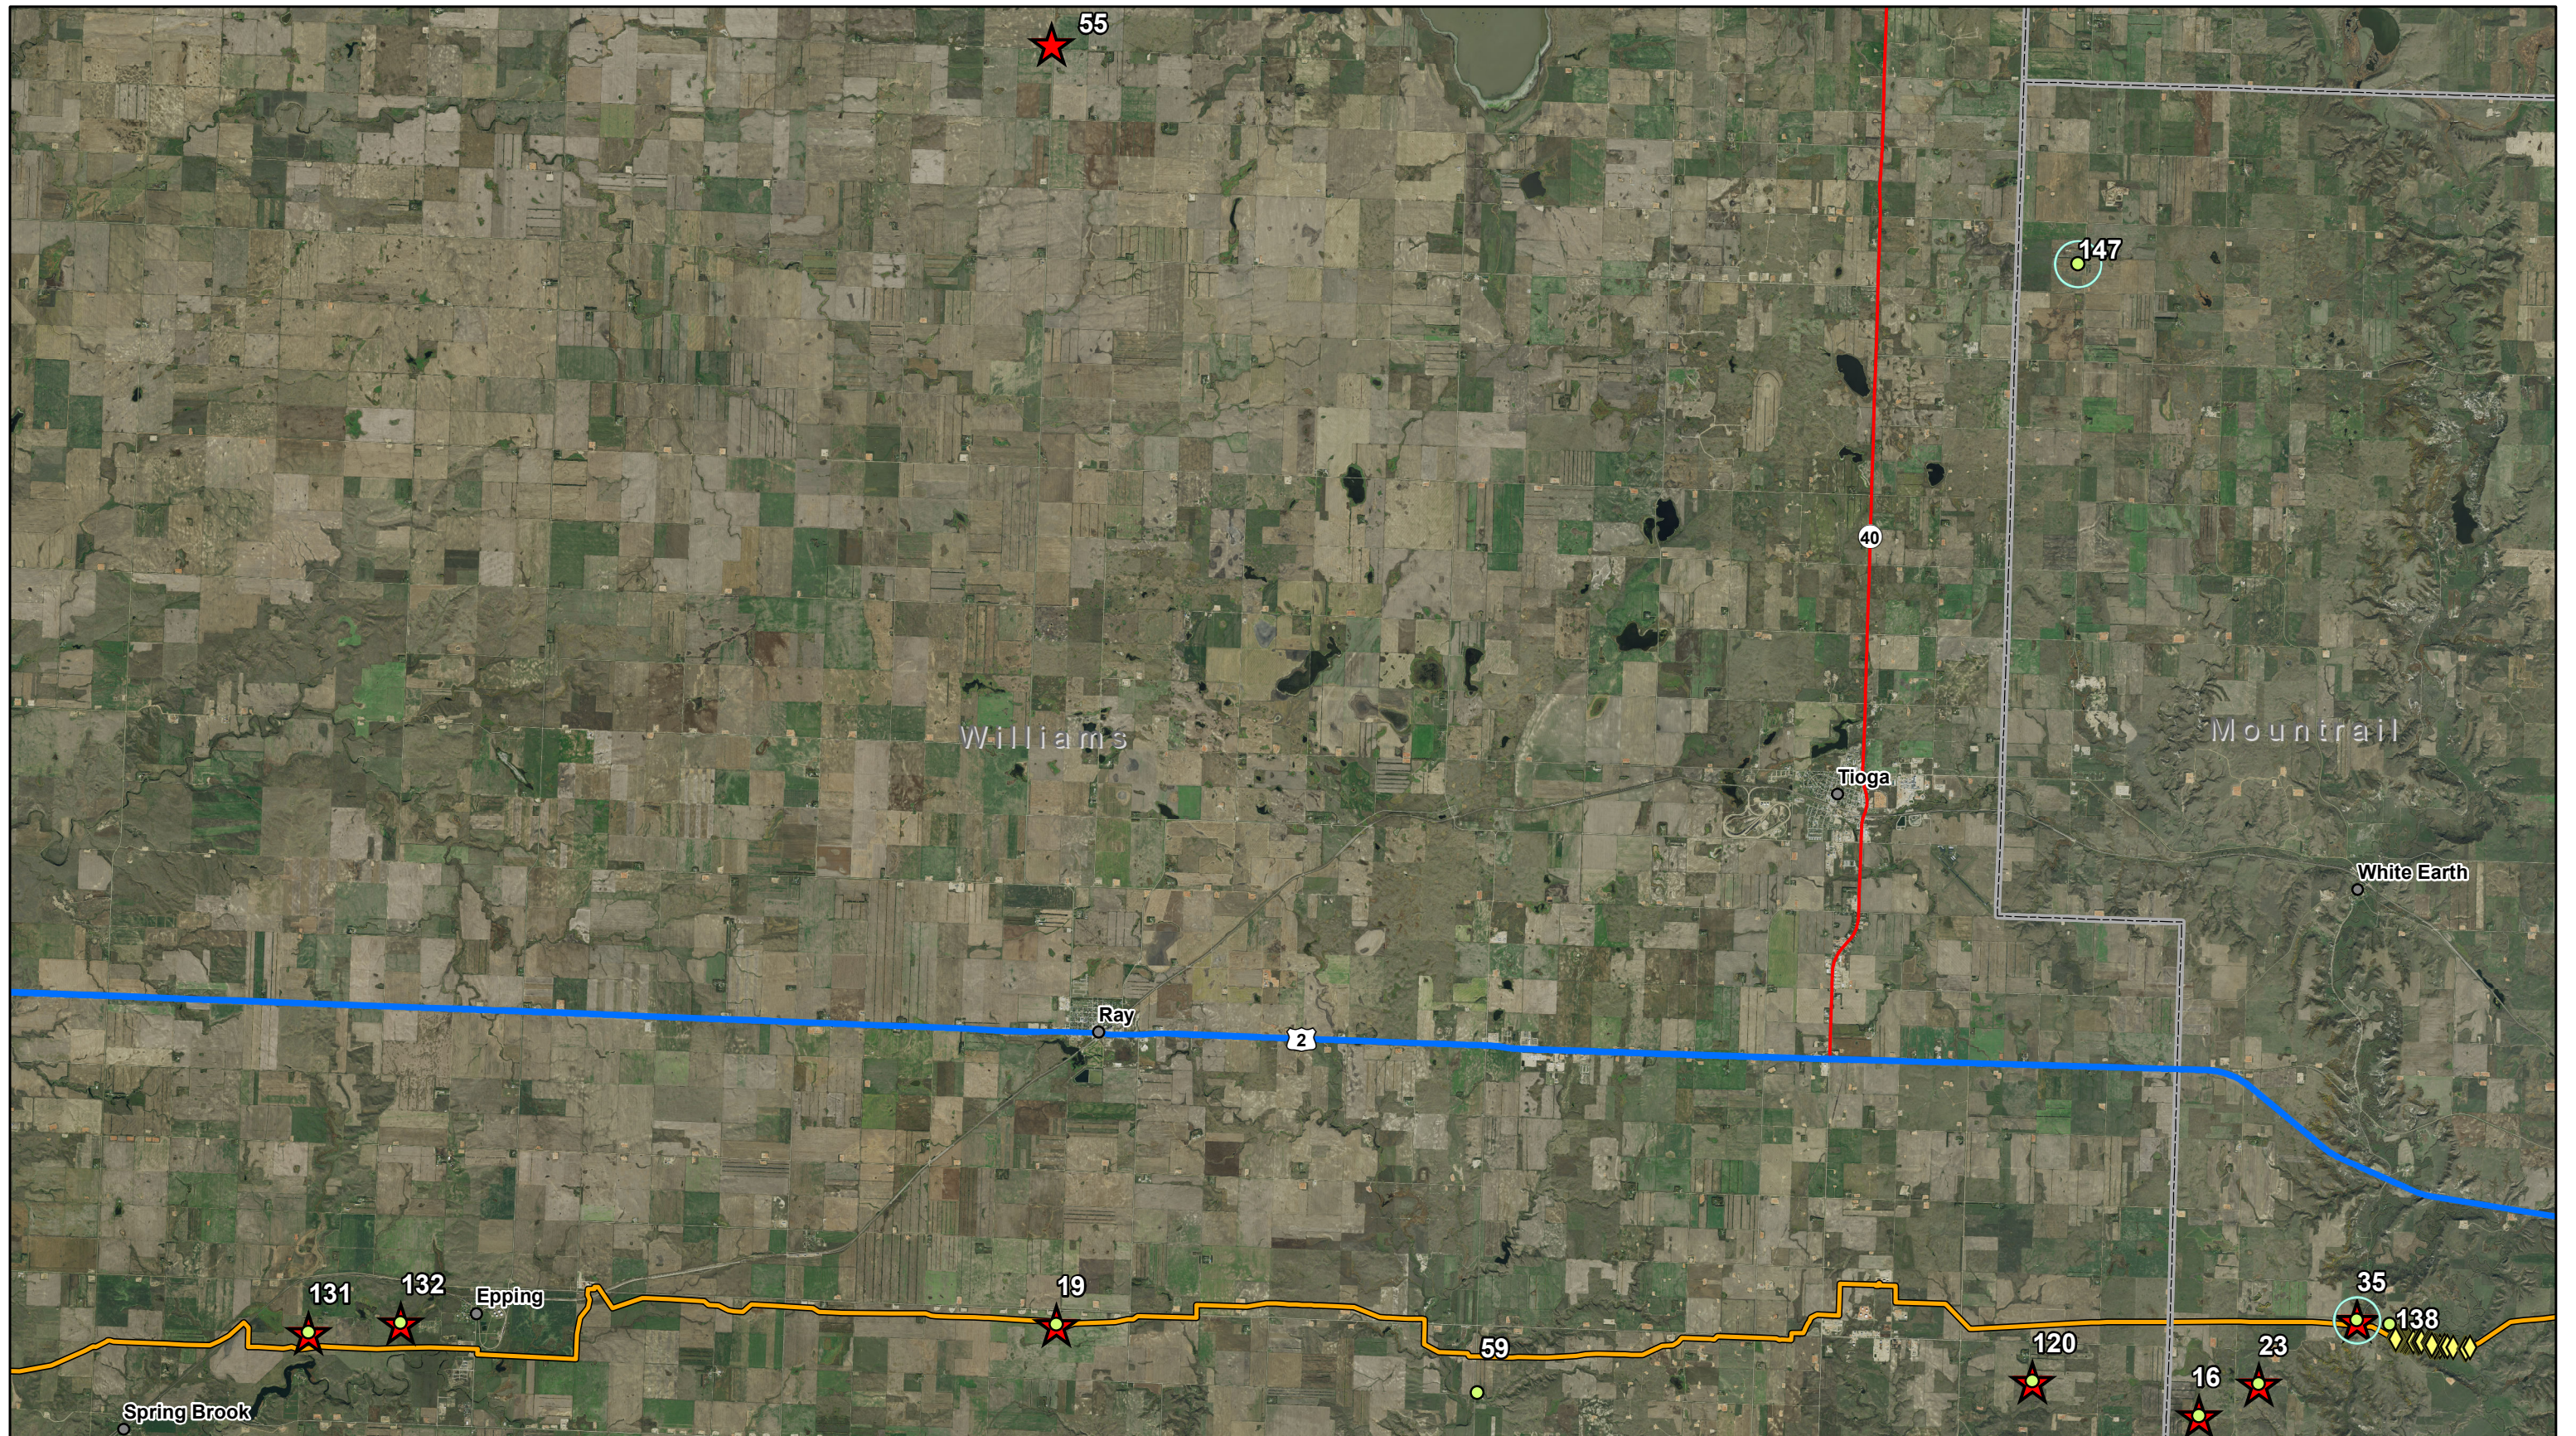

KC HARVEY
ENVIRONMENTAL, LLC

376 Gallatin Park Drive
Bozeman, MT 59715
www.kcharvey.com

★ 2017 Planting Locations

● 2018 Planting Locations

○ 3:1 Mitigation Location

◇ Natural Regeneration Monitoring Point

— Pipeline

— US Highway

— State Highway

Energy Transfer Partners, L.P.

Dakota Access Pipeline
Tree and Shrub Planting Locations

Map: 2

1:145,000

Imagery: NAIP 2017

Date: 9/26/2019