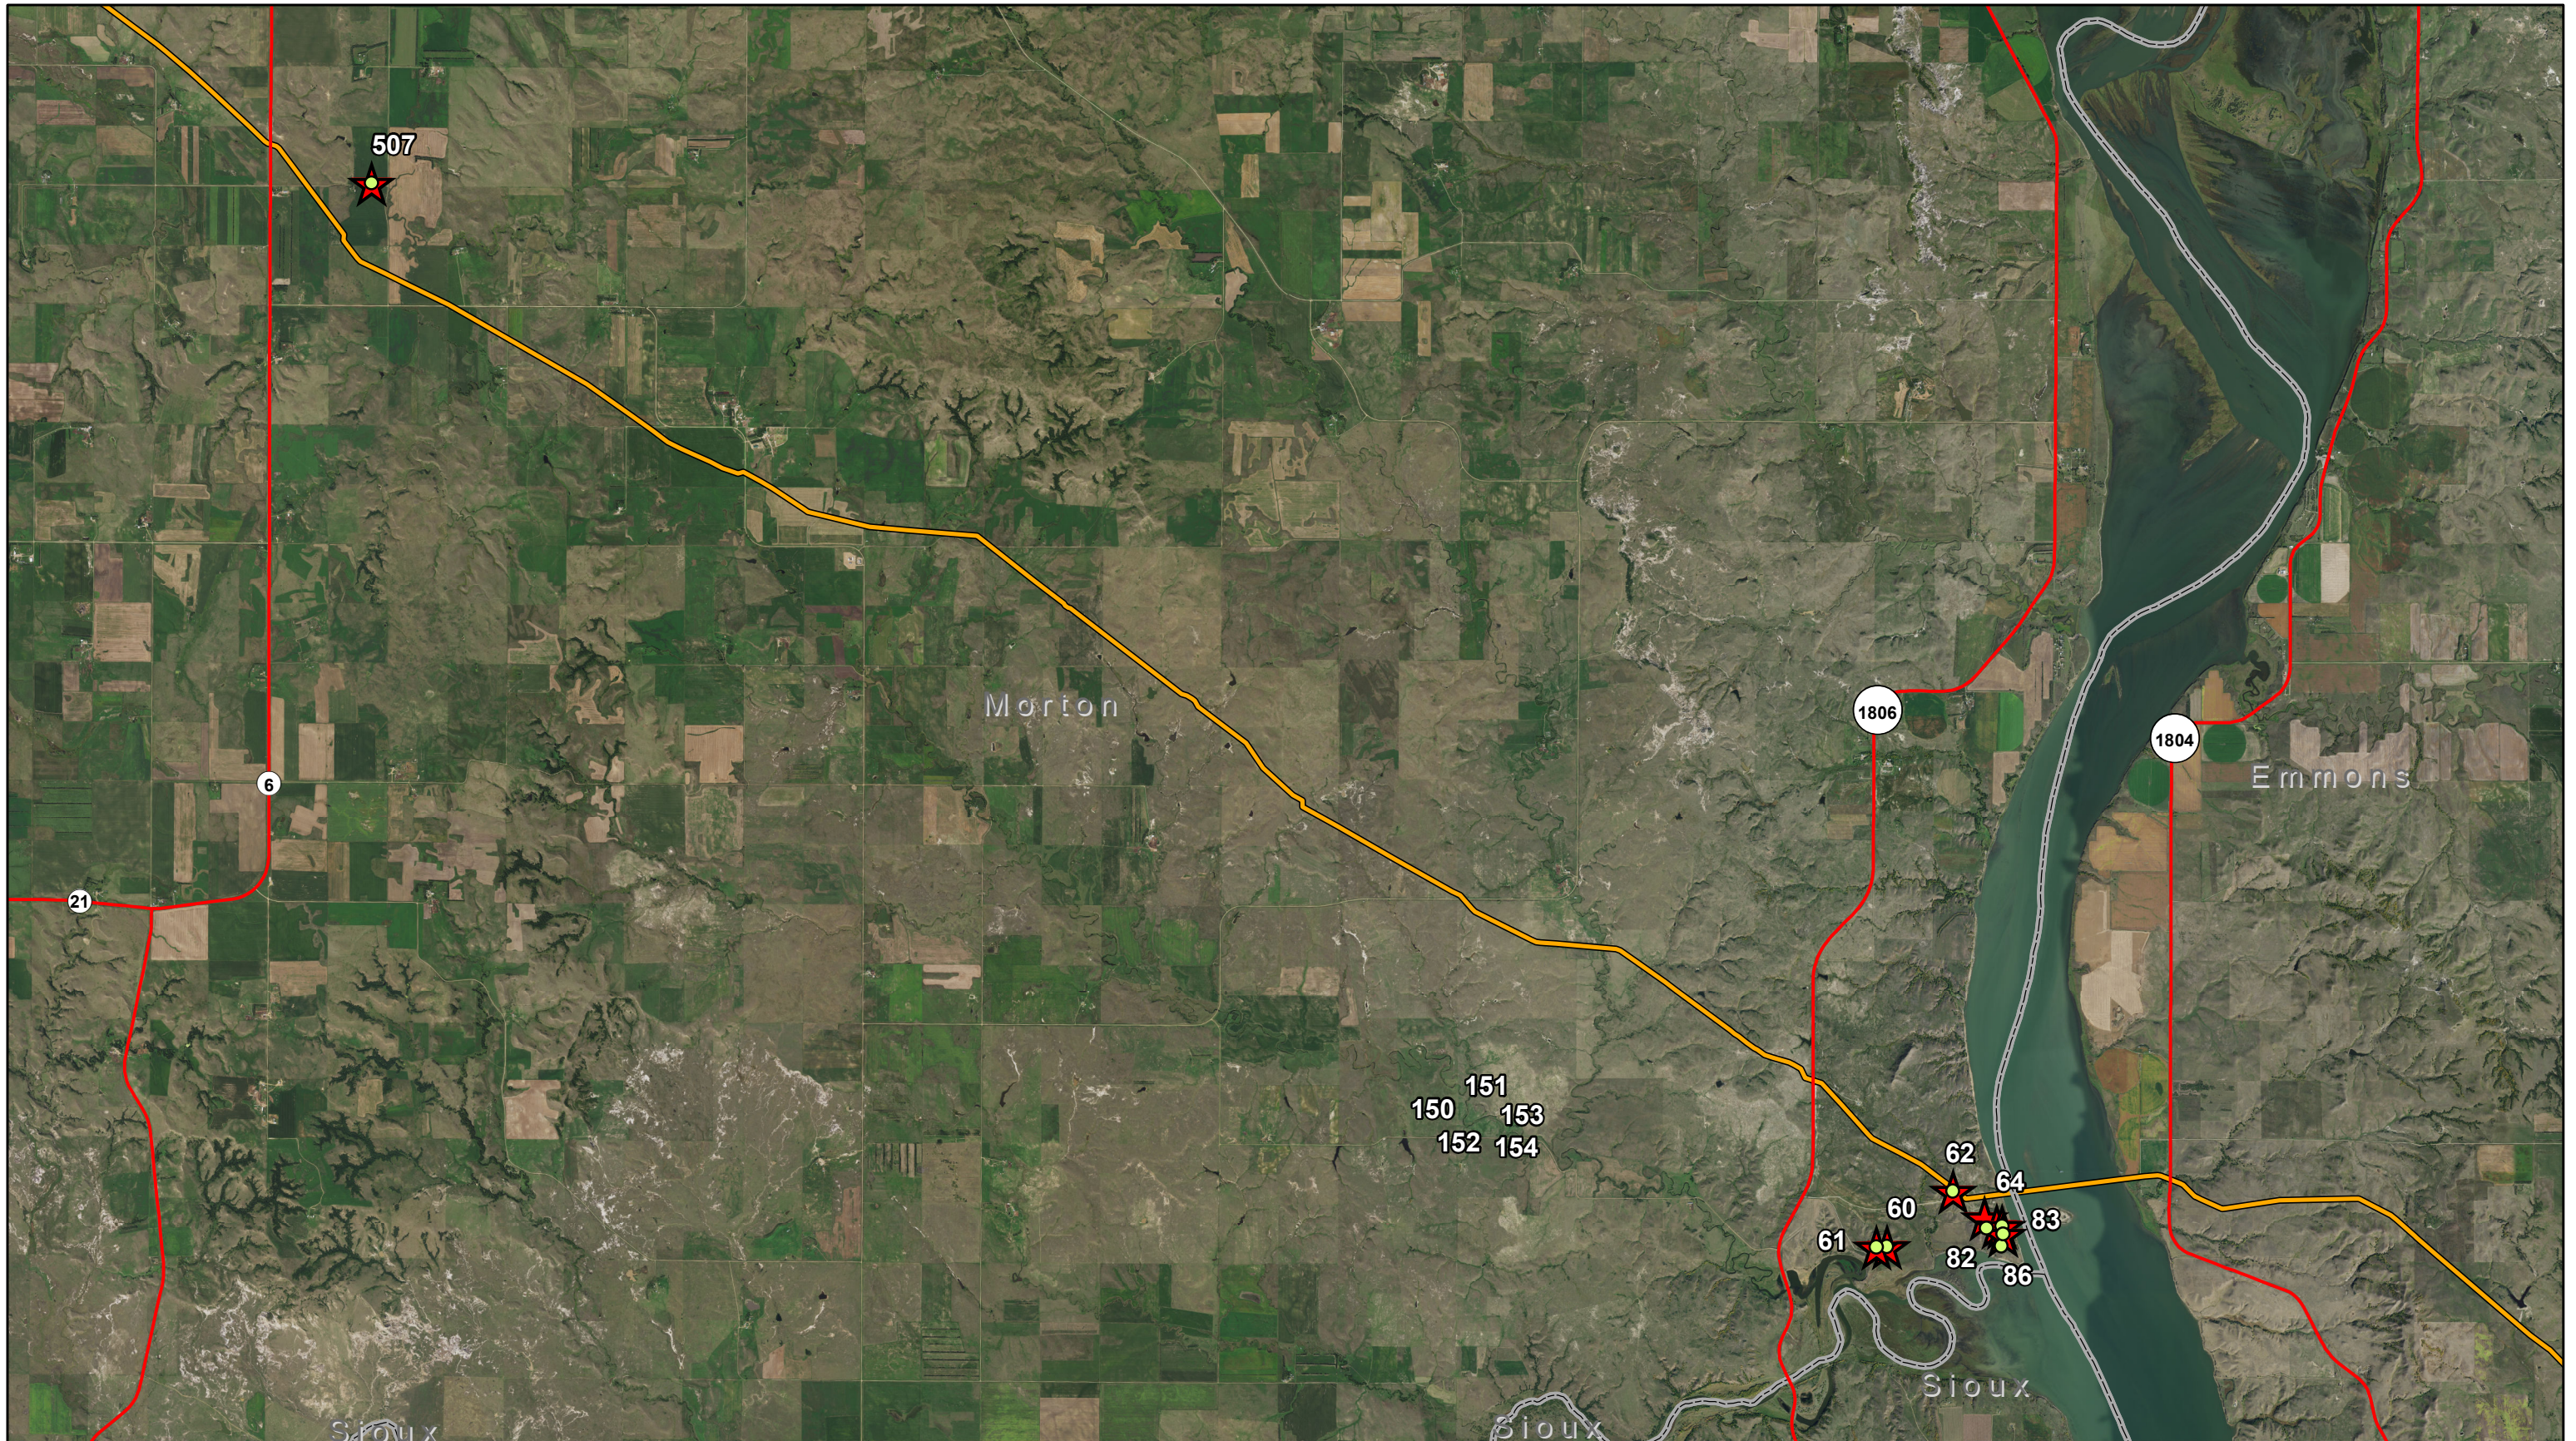

- Pipeline
- State Highway

**Energy Transfer Partners, L.P.**

Dakota Access Pipeline  
Tree and Shrub Planting Locations

Map: 8

1:125,000

Imagery: NAIP 2017

Date: 9/26/2019

**KC HARVEY**  
ENVIRONMENTAL, LLC

— Pipeline

Energy Transfer Partners, L.P.

Dakota Access Pipeline  
Tree and Shrub Planting Locations

Map: 10

1:130,000

Imagery: NAIP 2017

Date: 9/26/2019

**KC HARVEY**  
ENVIRONMENTAL, LLC

376 Gallatin Park Drive  
Bozeman, MT 59715  
www.kcharvey.com

-  2017 Planting Locations
-  2018 Planting Locations

-  Pipeline
-  State Highway

**Energy Transfer Partners, L.P.**

Dakota Access Pipeline  
Tree and Shrub Planting Locations

**Energy Transfer Partners, L.P.**

Dakota Access Pipeline  
Tree and Shrub Planting Locations

Map: 12

1:85,000

Imagery: NAIP 2017

Date: 9/26/2019