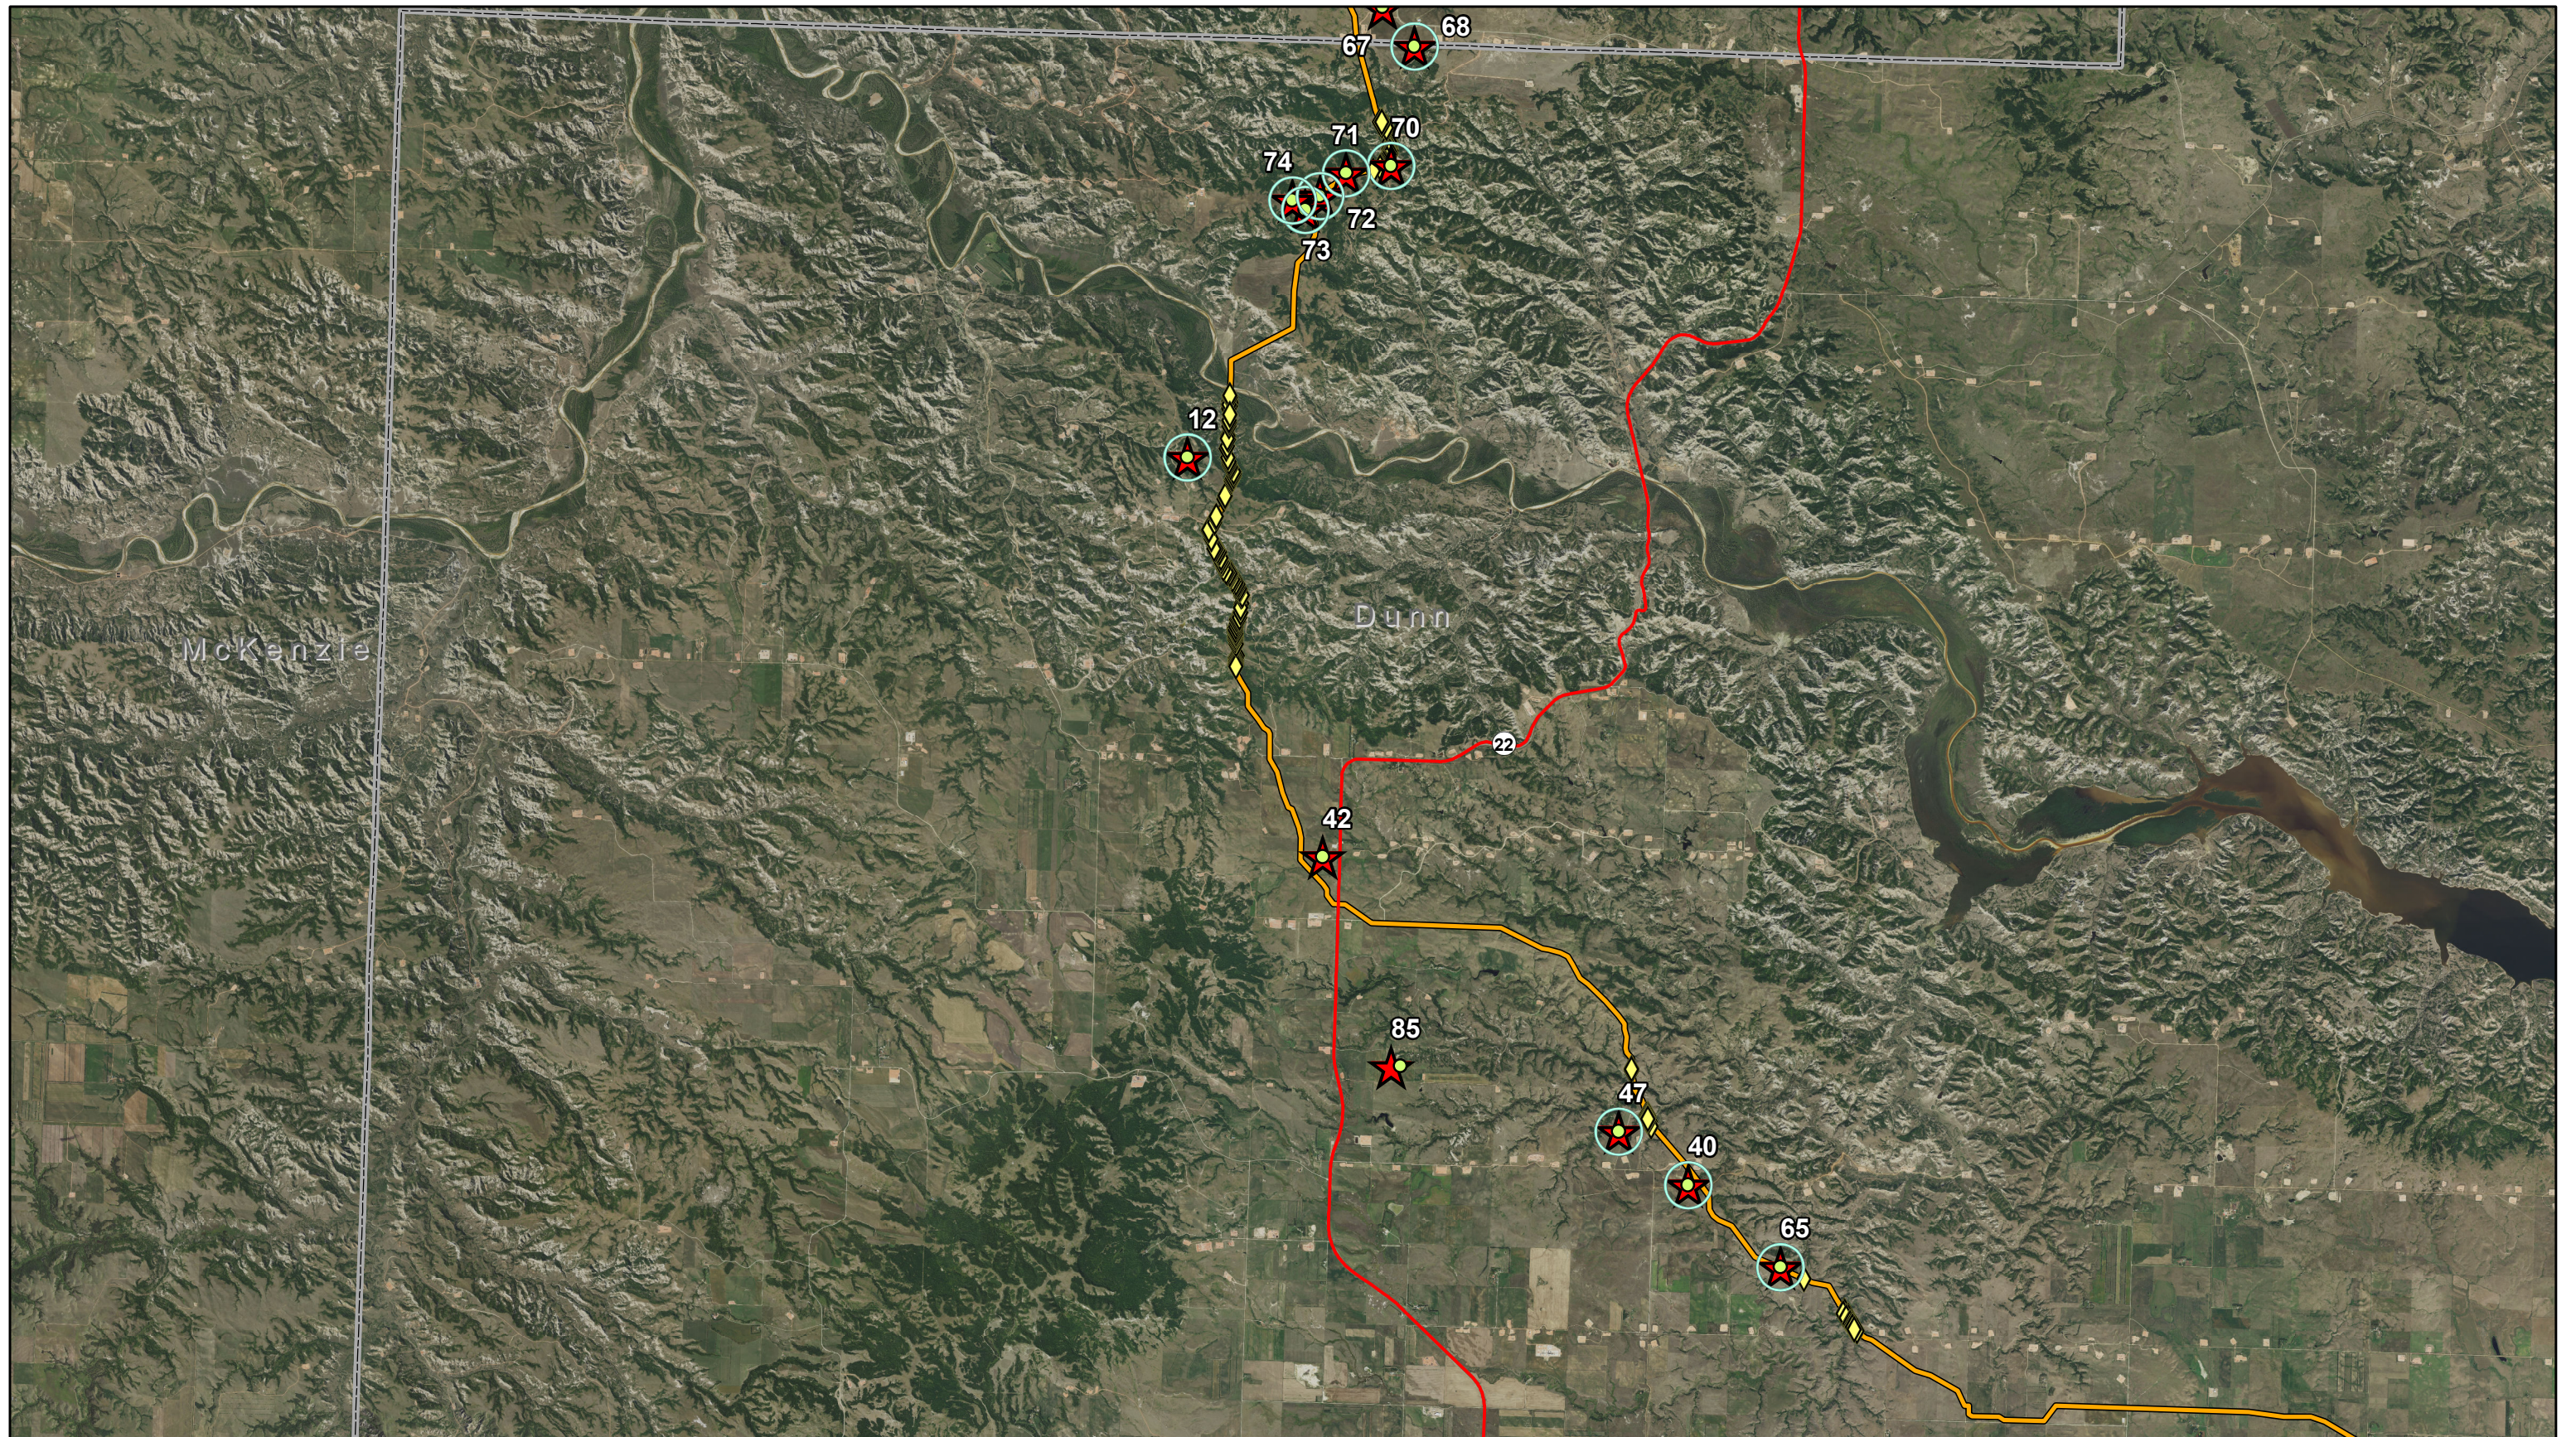

- 3:1 Mitigation Location
- Natural Regeneration Monitoring Point

- Pipeline
- US Highway
- State Highway

Map: 5

**Energy Transfer Partners, L.P.**

Dakota Access Pipeline  
Tree and Shrub Planting Locations

**Energy Transfer Partners, L.P.**

Dakota Access Pipeline  
Tree and Shrub Planting Locations

Map: 6

1:125,000

Imagery: NAIP 2017

Date: 9/26/2019

**KC HARVEY**  
ENVIRONMENTAL, LLC

376 Gallatin Park Drive  
Bozeman, MT 59715  
www.kcharvey.com

- ★ 2017 Planting Locations
- 2018 Planting Locations

- ★ 3:1 Mitigation Location
- ◆ Natural Regeneration Monitoring Point

- Pipeline
- State Highway

Map: 7

**Energy Transfer Partners, L.P.**

Dakota Access Pipeline  
Tree and Shrub Planting Locations

- Pipeline
- State Highway

**Energy Transfer Partners, L.P.**

Dakota Access Pipeline  
Tree and Shrub Planting Locations

Map: 8

1:125,000

Imagery: NAIP 2017

Date: 9/26/2019

**KC HARVEY**  
ENVIRONMENTAL, LLC