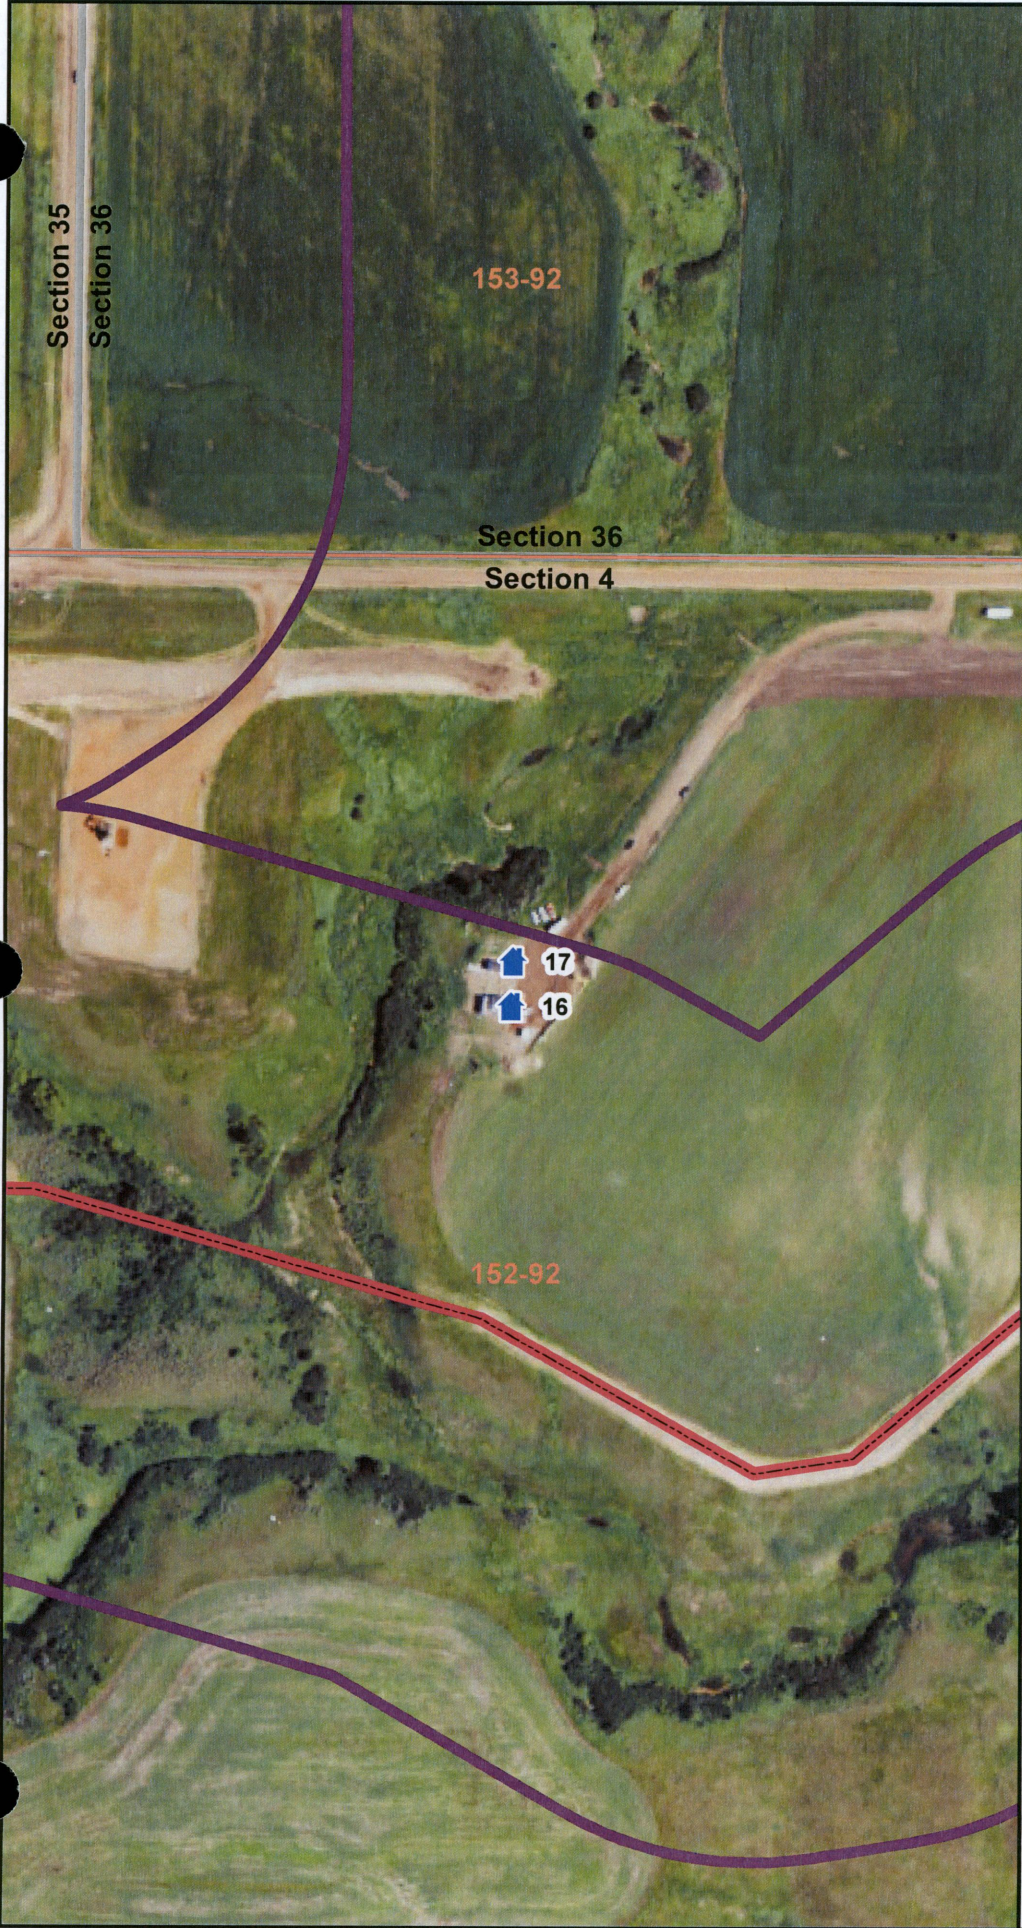

tabbles

Legend

Residence

Project Centerline

500ft Corridor

Section

Township

New Town Expansion Project
PU-15-416
Mountrail County
Residence Locations
Page 1 of 6

Legend

-  Residence
-  Project Centerline
-  500ft Corridor
-  Section
-  Township

New Town Expansion Project
PU-15-416
Mountrail County
Residence Locations
Page 2 of 6

Legend

-  Residence
-  Project Centerline
-  500ft Corridor
-  Section
-  Township

New Town Expansion Project
PU-15-416
Mountrail County
Residence Locations
Page 3 of 6

Legend

-  Residence
-  Project Centerline
-  500ft Corridor
-  Section
-  Township

New Town Expansion Project
 PU-15-416
 Mountrail County
 Residence Locations
 Page 4 of 6

Legend

-  Residence
-  Project Centerline
-  500ft Corridor
-  Section
-  Township

New Town Expansion Project
PU-15-416
Mountrail County
Residence Locations
Page 5 of 6

Legend

-  Residence
-  Project Centerline
-  500ft Corridor
-  Section
-  Township