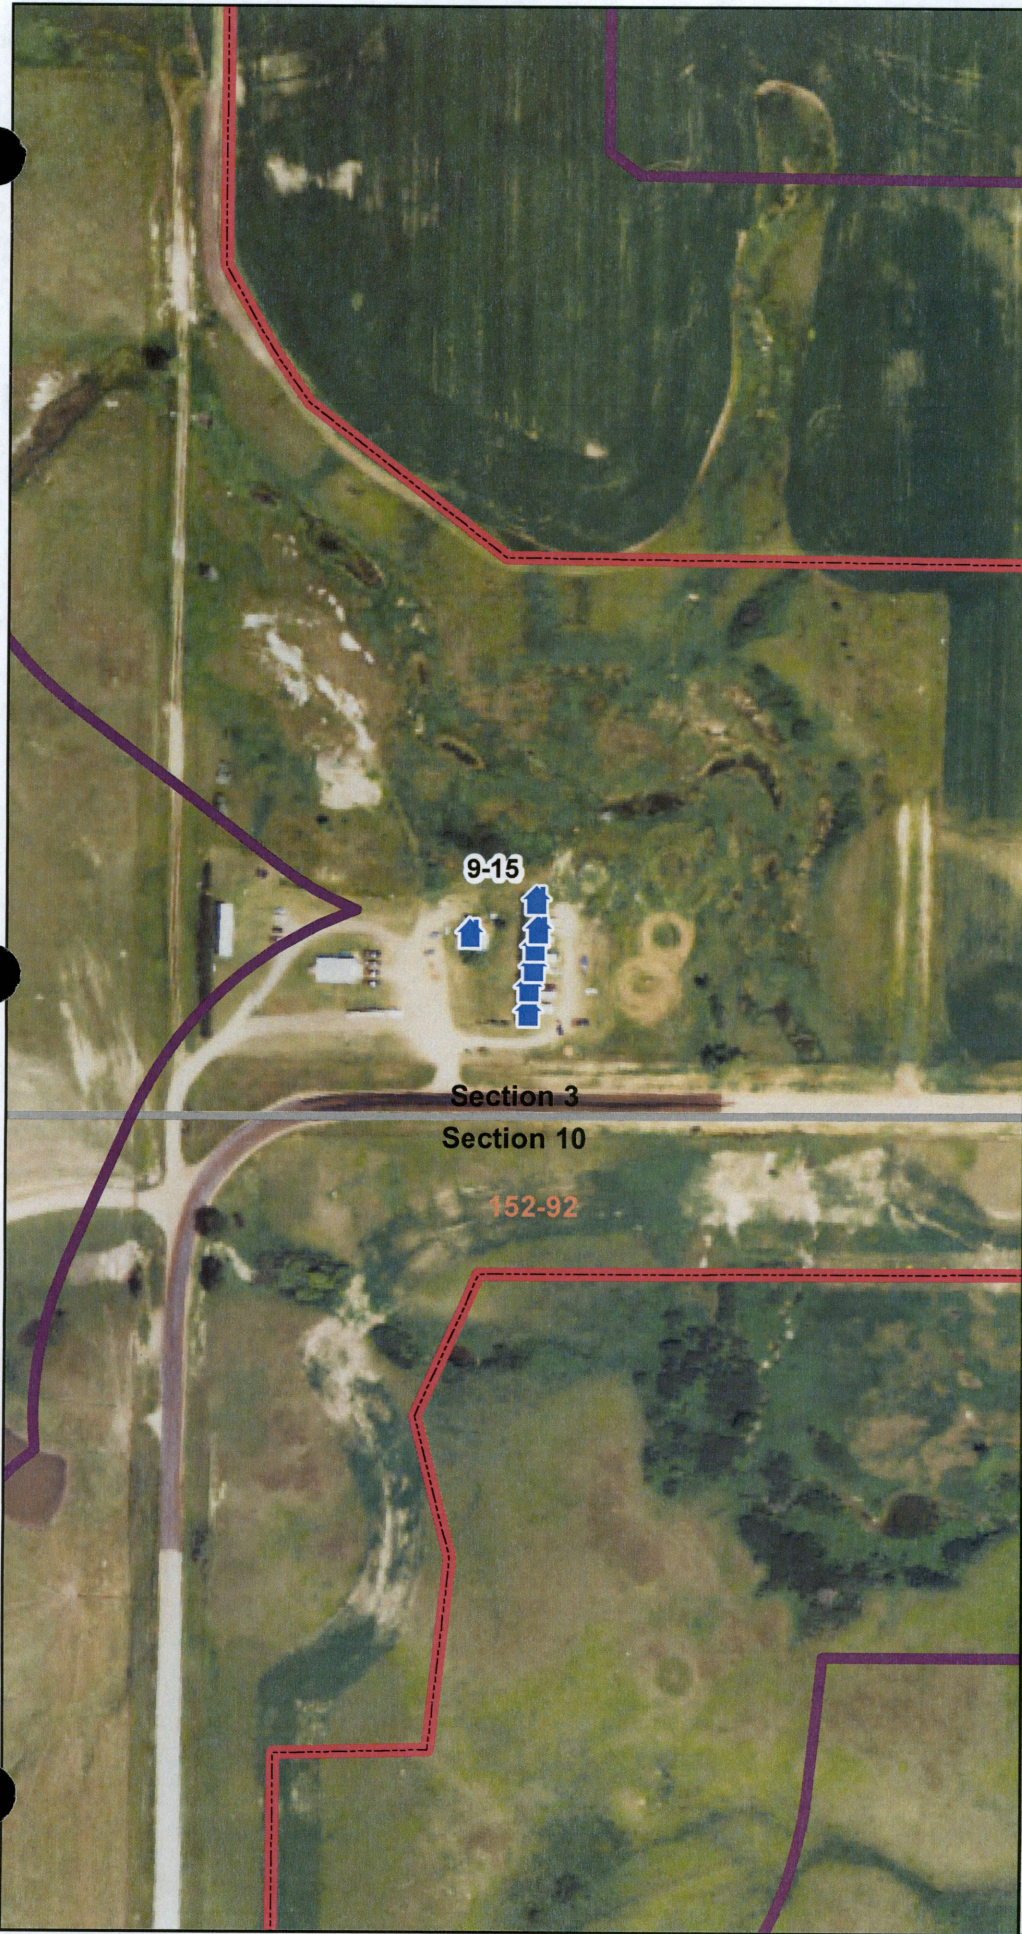

tabbles

Legend

Residence

Project Centerline

500ft Corridor

Section

Township

New Town Expansion Project
PU-15-416
Mountrail County
Residence Locations
Page 1 of 6

Legend

-  Residence
-  Project Centerline
-  500ft Corridor
-  Section
-  Township

New Town Expansion Project
PU-15-416
Mountrail County
Residence Locations
Page 2 of 6

Legend

-  Residence
-  Project Centerline
-  500ft Corridor
-  Section
-  Township

New Town Expansion Project
PU-15-416
Mountrail County
Residence Locations
Page 3 of 6

Legend

-  Residence
-  Project Centerline
-  500ft Corridor
-  Section
-  Township

New Town Expansion Project
 PU-15-416
 Mountrail County
 Residence Locations
 Page 4 of 6

Legend

-  Residence
-  Project Centerline
-  500ft Corridor
-  Section
-  Township

New Town Expansion Project
PU-15-416
Mountrail County
Residence Locations
Page 5 of 6

Legend

-  Residence
-  Project Centerline
-  500ft Corridor
-  Section
-  Township