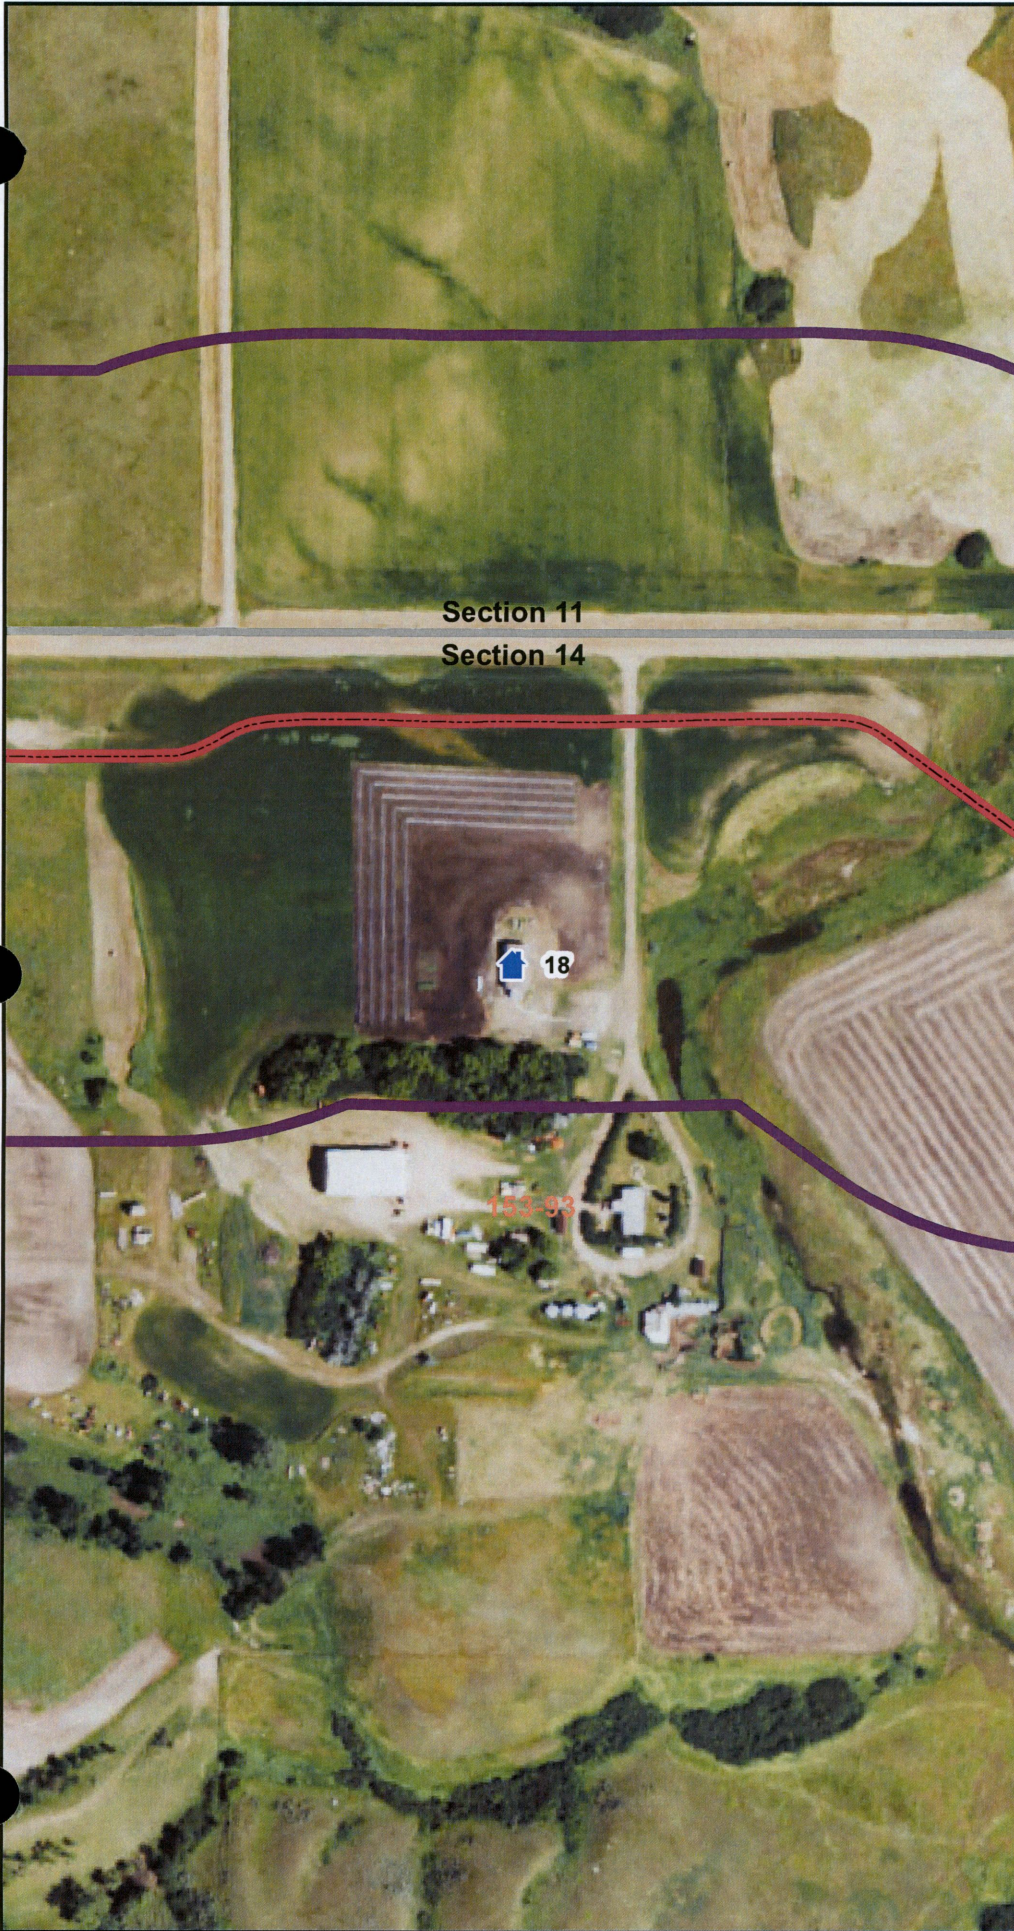

tabbles

Legend

Residence

Project Centerline

500ft Corridor

Section

Township

New Town Expansion Project
PU-15-416
Mountrail County
Residence Locations
Page 1 of 6

Legend

-  Residence
-  Project Centerline
-  500ft Corridor
-  Section
-  Township

New Town Expansion Project
PU-15-416
Mountrail County
Residence Locations
Page 2 of 6

Legend

-  Residence
-  Project Centerline
-  500ft Corridor
-  Section
-  Township

New Town Expansion Project
PU-15-416
Mountrail County
Residence Locations
Page 3 of 6

Legend

-  Residence
-  Project Centerline
-  500ft Corridor
-  Section
-  Township

New Town Expansion Project
 PU-15-416
 Mountrail County
 Residence Locations
 Page 4 of 6

Legend

-  Residence
-  Project Centerline
-  500ft Corridor
-  Section
-  Township

New Town Expansion Project
PU-15-416
Mountrail County
Residence Locations
Page 5 of 6

Legend

-  Residence
-  Project Centerline
-  500ft Corridor
-  Section
-  Township