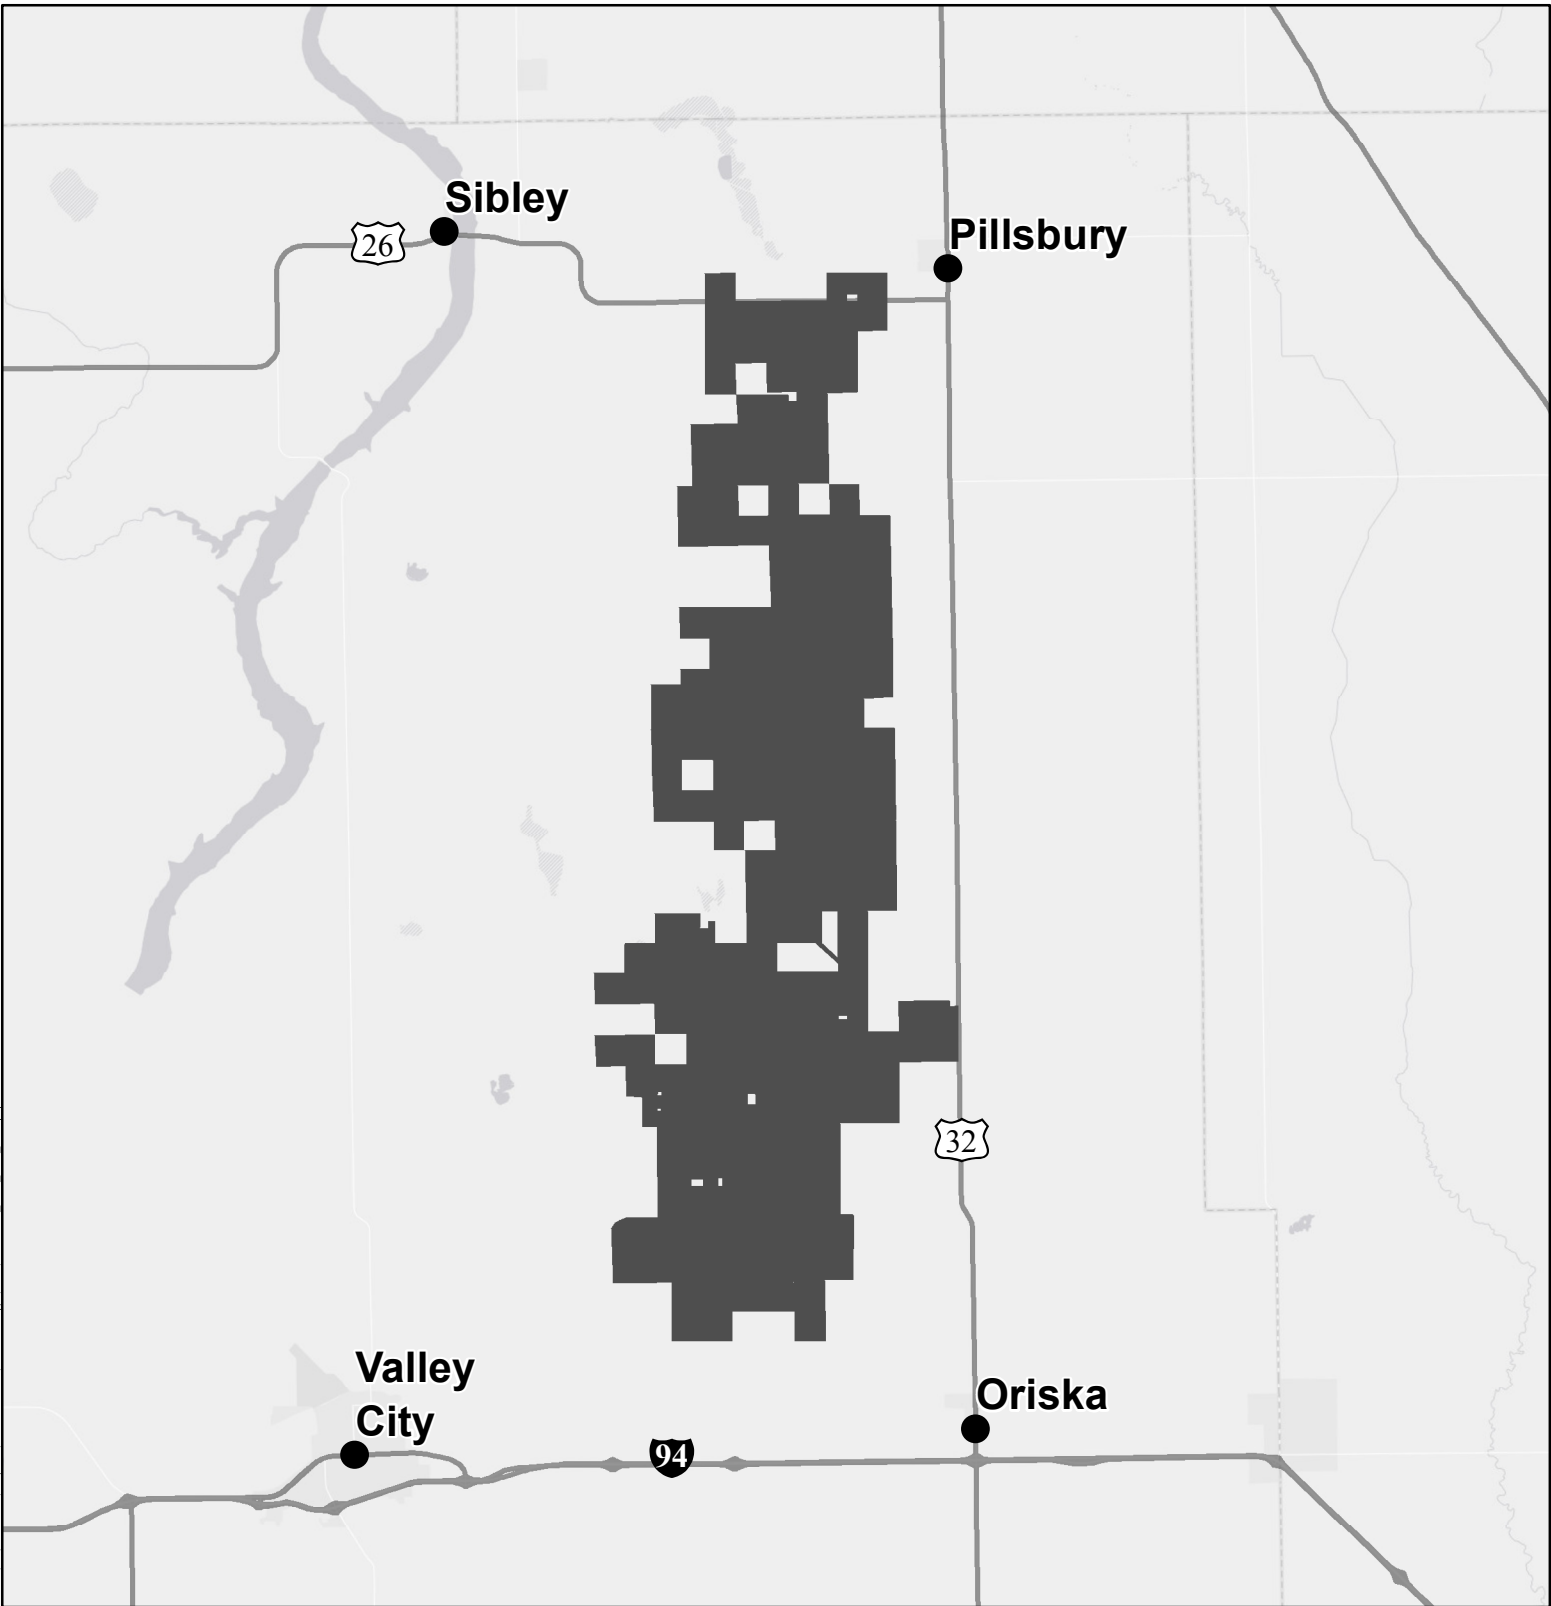

Glacier Ridge Wind Farm Barnes County, North Dakota

Proposed Project Area