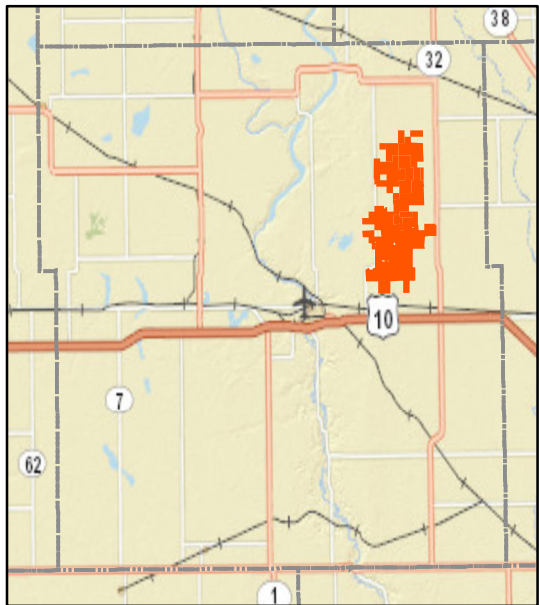

10/17/2016 - S:\Projects\RES America\Glacier Ridge\GIS\Permit\Poster_ARCHD_11x17.mxd adam.holven

Source: Map adapted from 2016 Bing Aerial, Barnes County, ND; Project data provided by RES Americas. Scale 1:90,000

- Residences**
 - ◆ Participating
 - ◆ Not Participating

Glacier Ridge Wind Farm

Barnes County, North Dakota