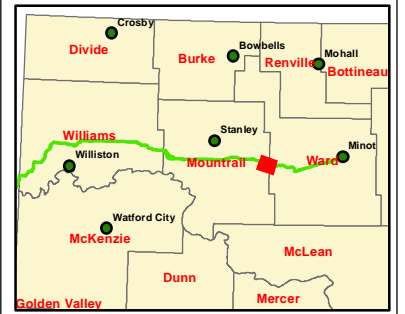

Legend

- Schools - 500' Avoidance
- Missile Site - 1200' Exclusion
- Residential/Commercial Building - 500' Avoidance
- Previous Study Area
- Potential Dakota Skipper Habitat
- Historic Landslide Areas
- Current Study Area

Exclusion & Avoidance