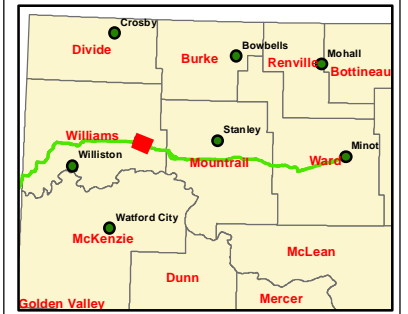

Legend

- Schools - 500' Avoidance
- Missile Site - 1200' Exclusion
- Residential/Commercial Building - 500' Avoidance
- Previous Study Area
- Potential Dakota Skipper Habitat
- Historic Landslide Areas
- Current Study Area

Exclusion & Avoidance