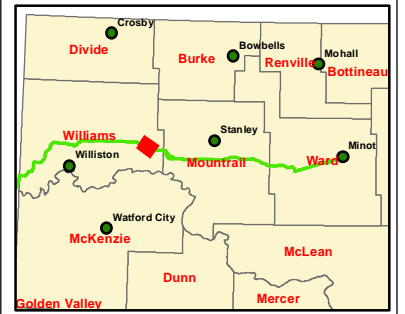

Legend

- Schools - 500' Avoidance
- Missile Site - 1200' Exclusion
- Residential/Commercial Building - 500' Avoidance
- Previous Study Area
- Potential Dakota Skipper Habitat
- Historic Landslide Areas
- Current Study Area

Exclusion & Avoidance