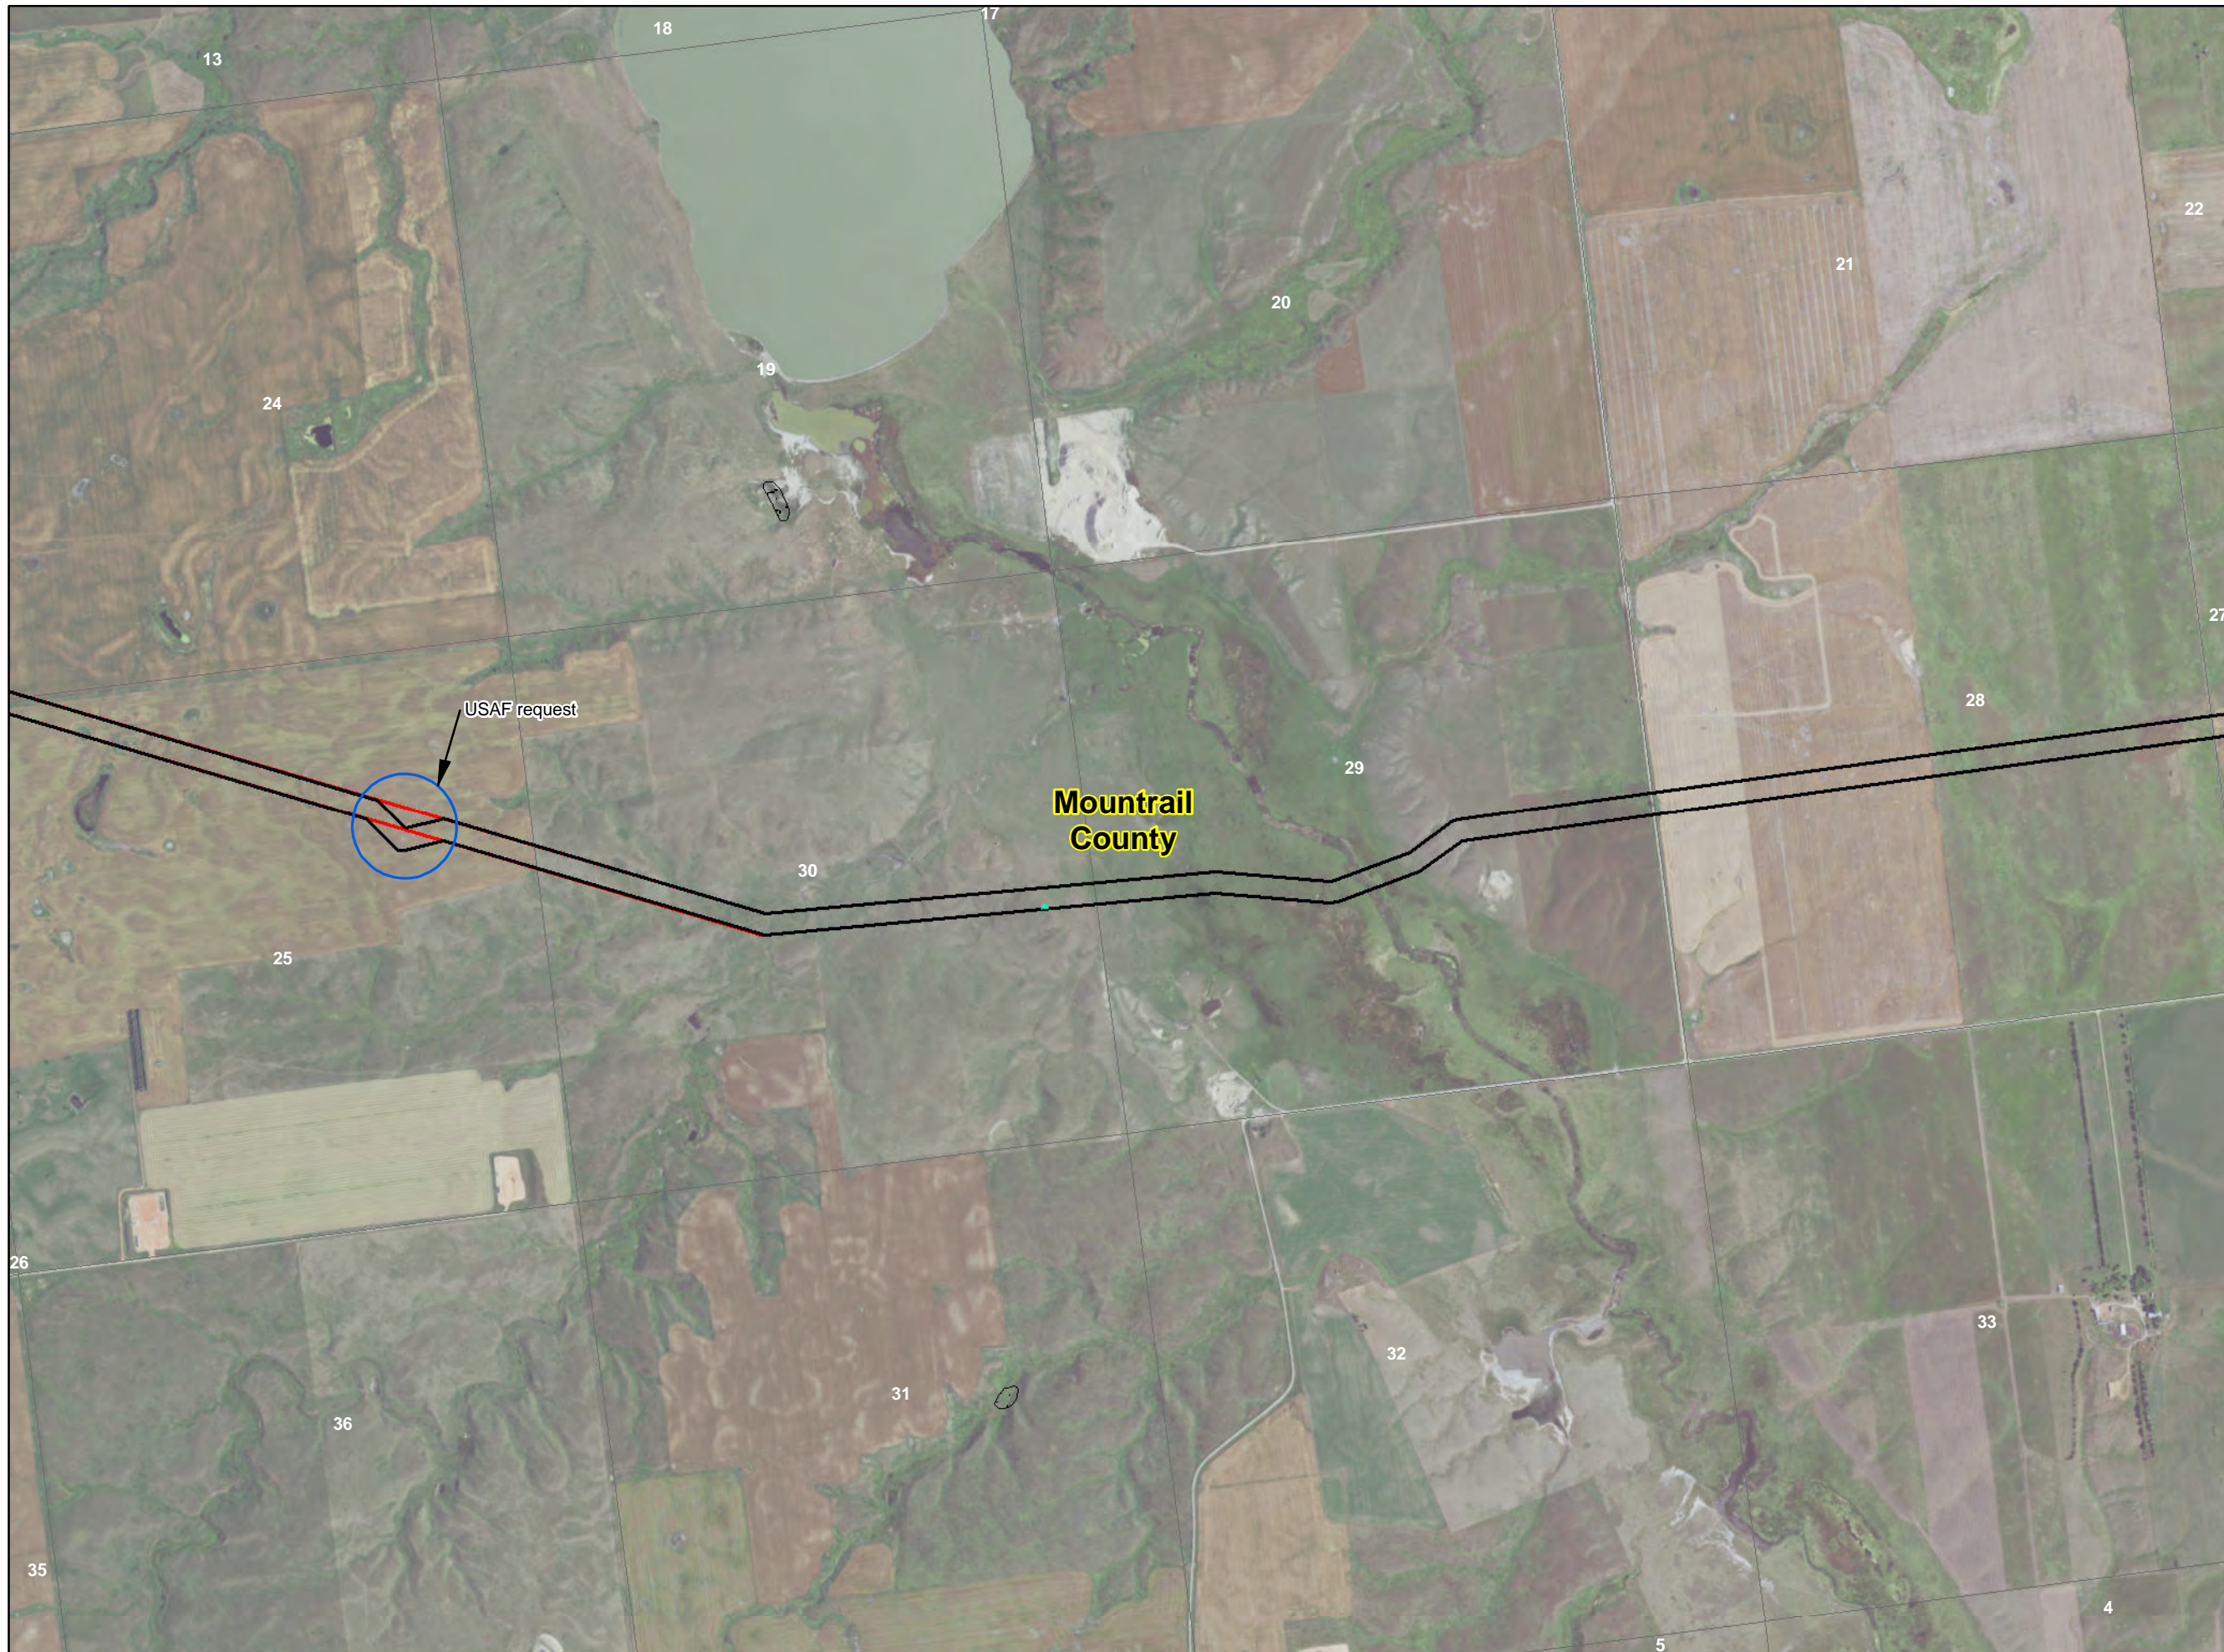

Exclusion & Avoidance