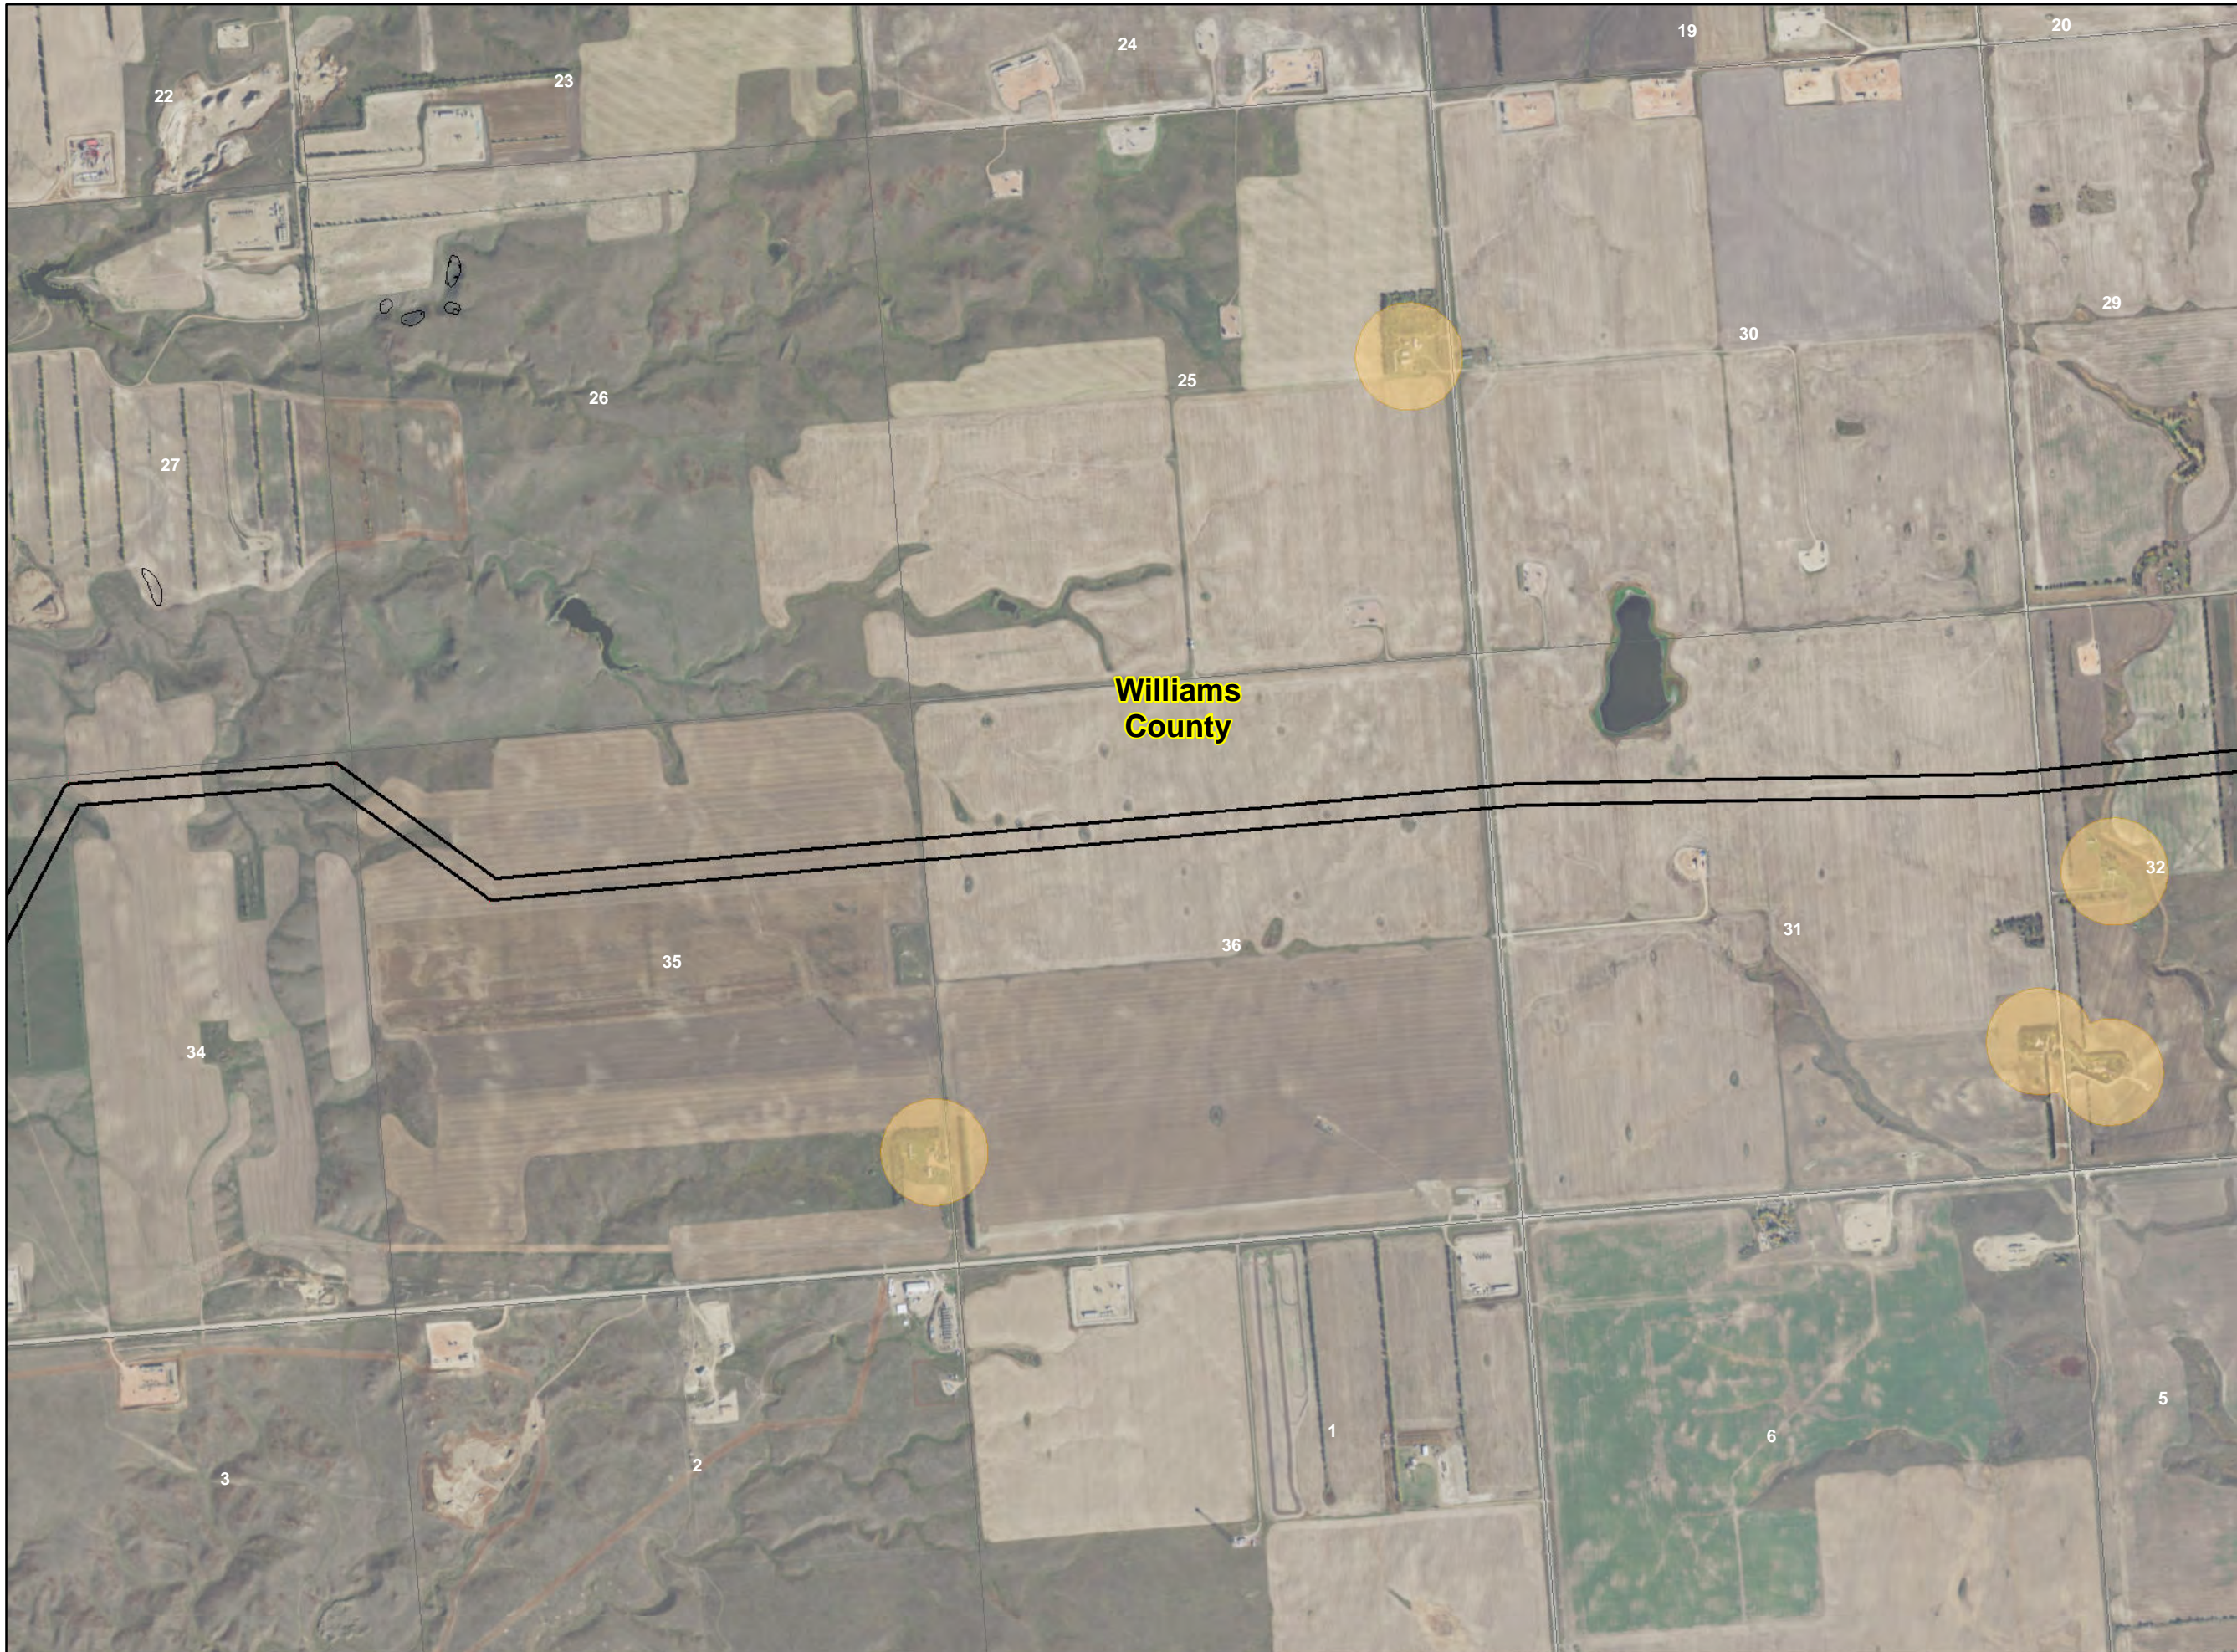

Cenex Pipeline, LLC Refined Fuels Pipeline