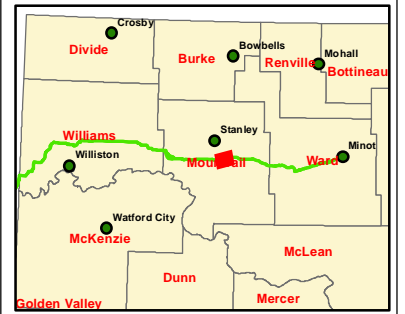

Legend

- Schools - 500' Avoidance
- Missile Site - 1200' Exclusion
- Residential/Commercial Building - 500' Avoidance
- Previous Study Area
- Potential Dakota Skipper Habitat
- Historic Landslide Areas
- Current Study Area

Exclusion & Avoidance