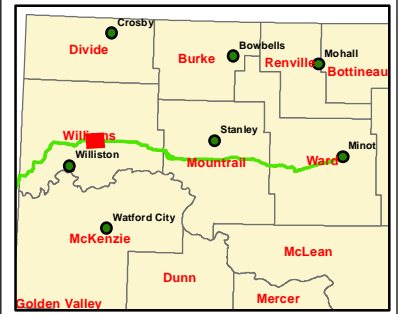

Legend

- Schools - 500' Avoidance
- Missile Site - 1200' Exclusion
- Residential/Commercial Building - 500' Avoidance
- Previous Study Area
- Potential Dakota Skipper Habitat
- Historic Landslide Areas
- Current Study Area

Exclusion & Avoidance