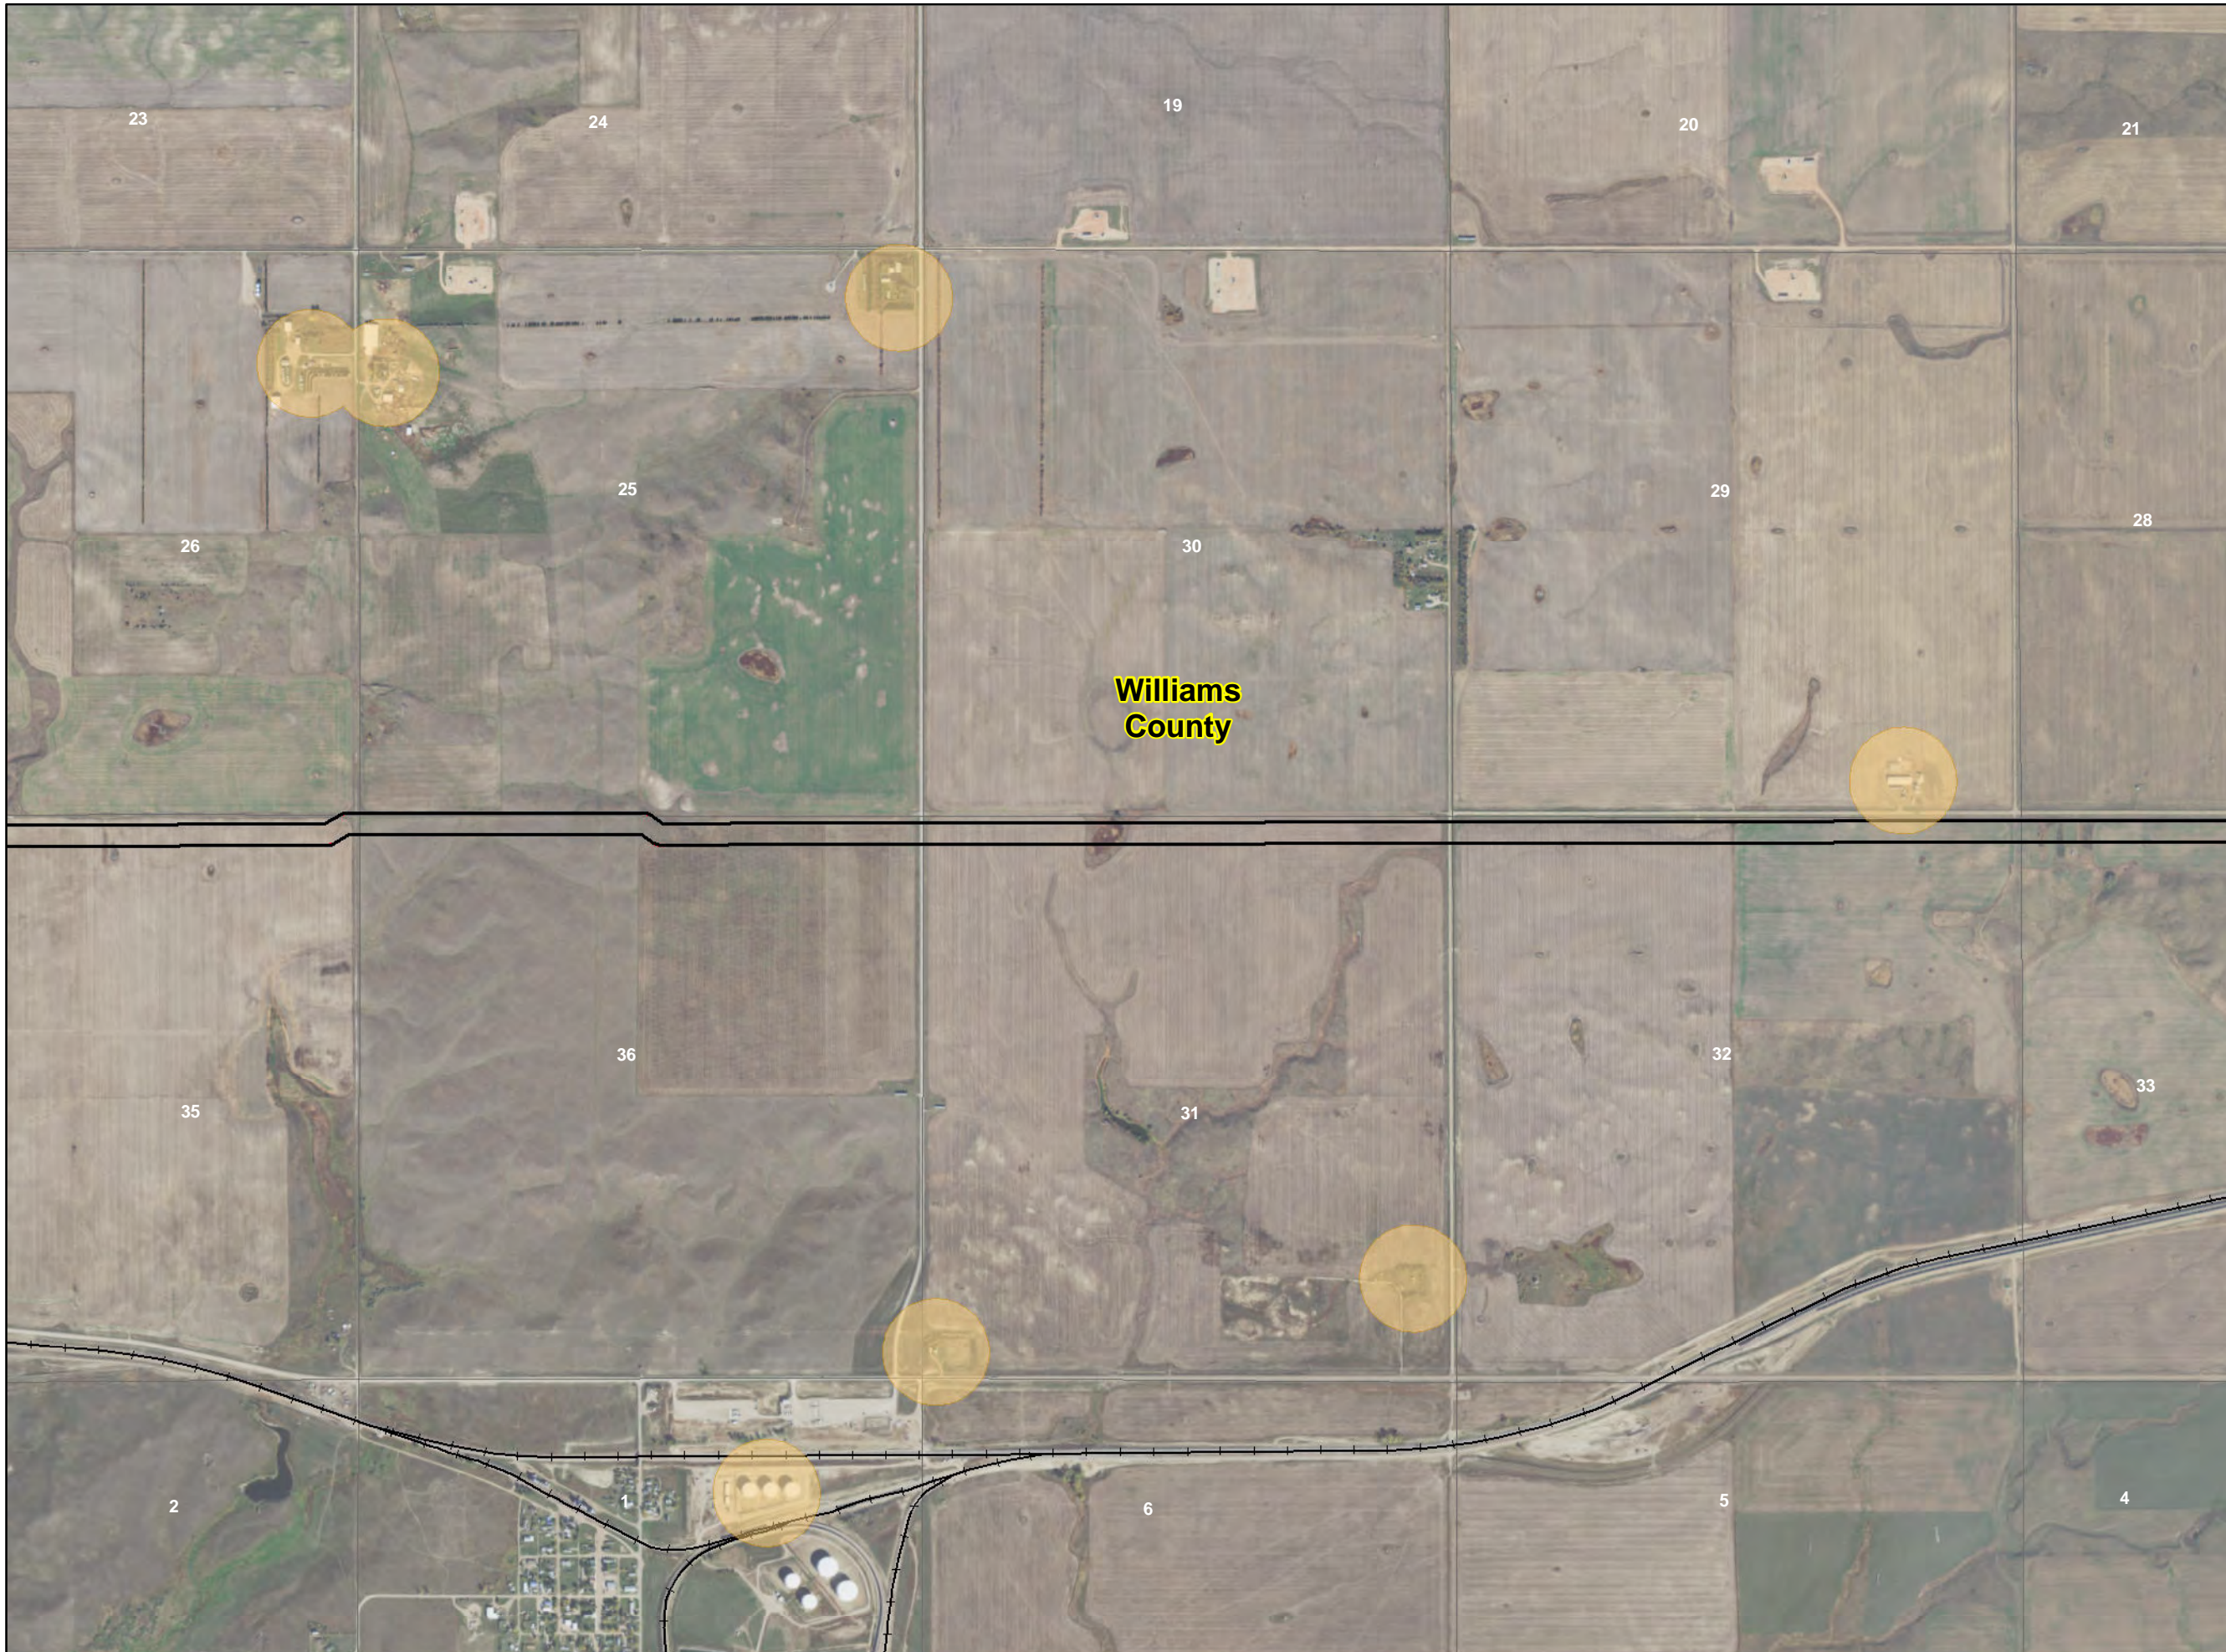

Cenex Pipeline, LLC Refined Fuels Pipeline

Legend

- Schools - 500' Avoidance
- Missile Site - 1200' Exclusion
- Residential/Commercial Building - 500' Avoidance
- Previous Study Area
- Potential Dakota Skipper Habitat
- Historic Landslide Areas
- Current Study Area

Exclusion & Avoidance