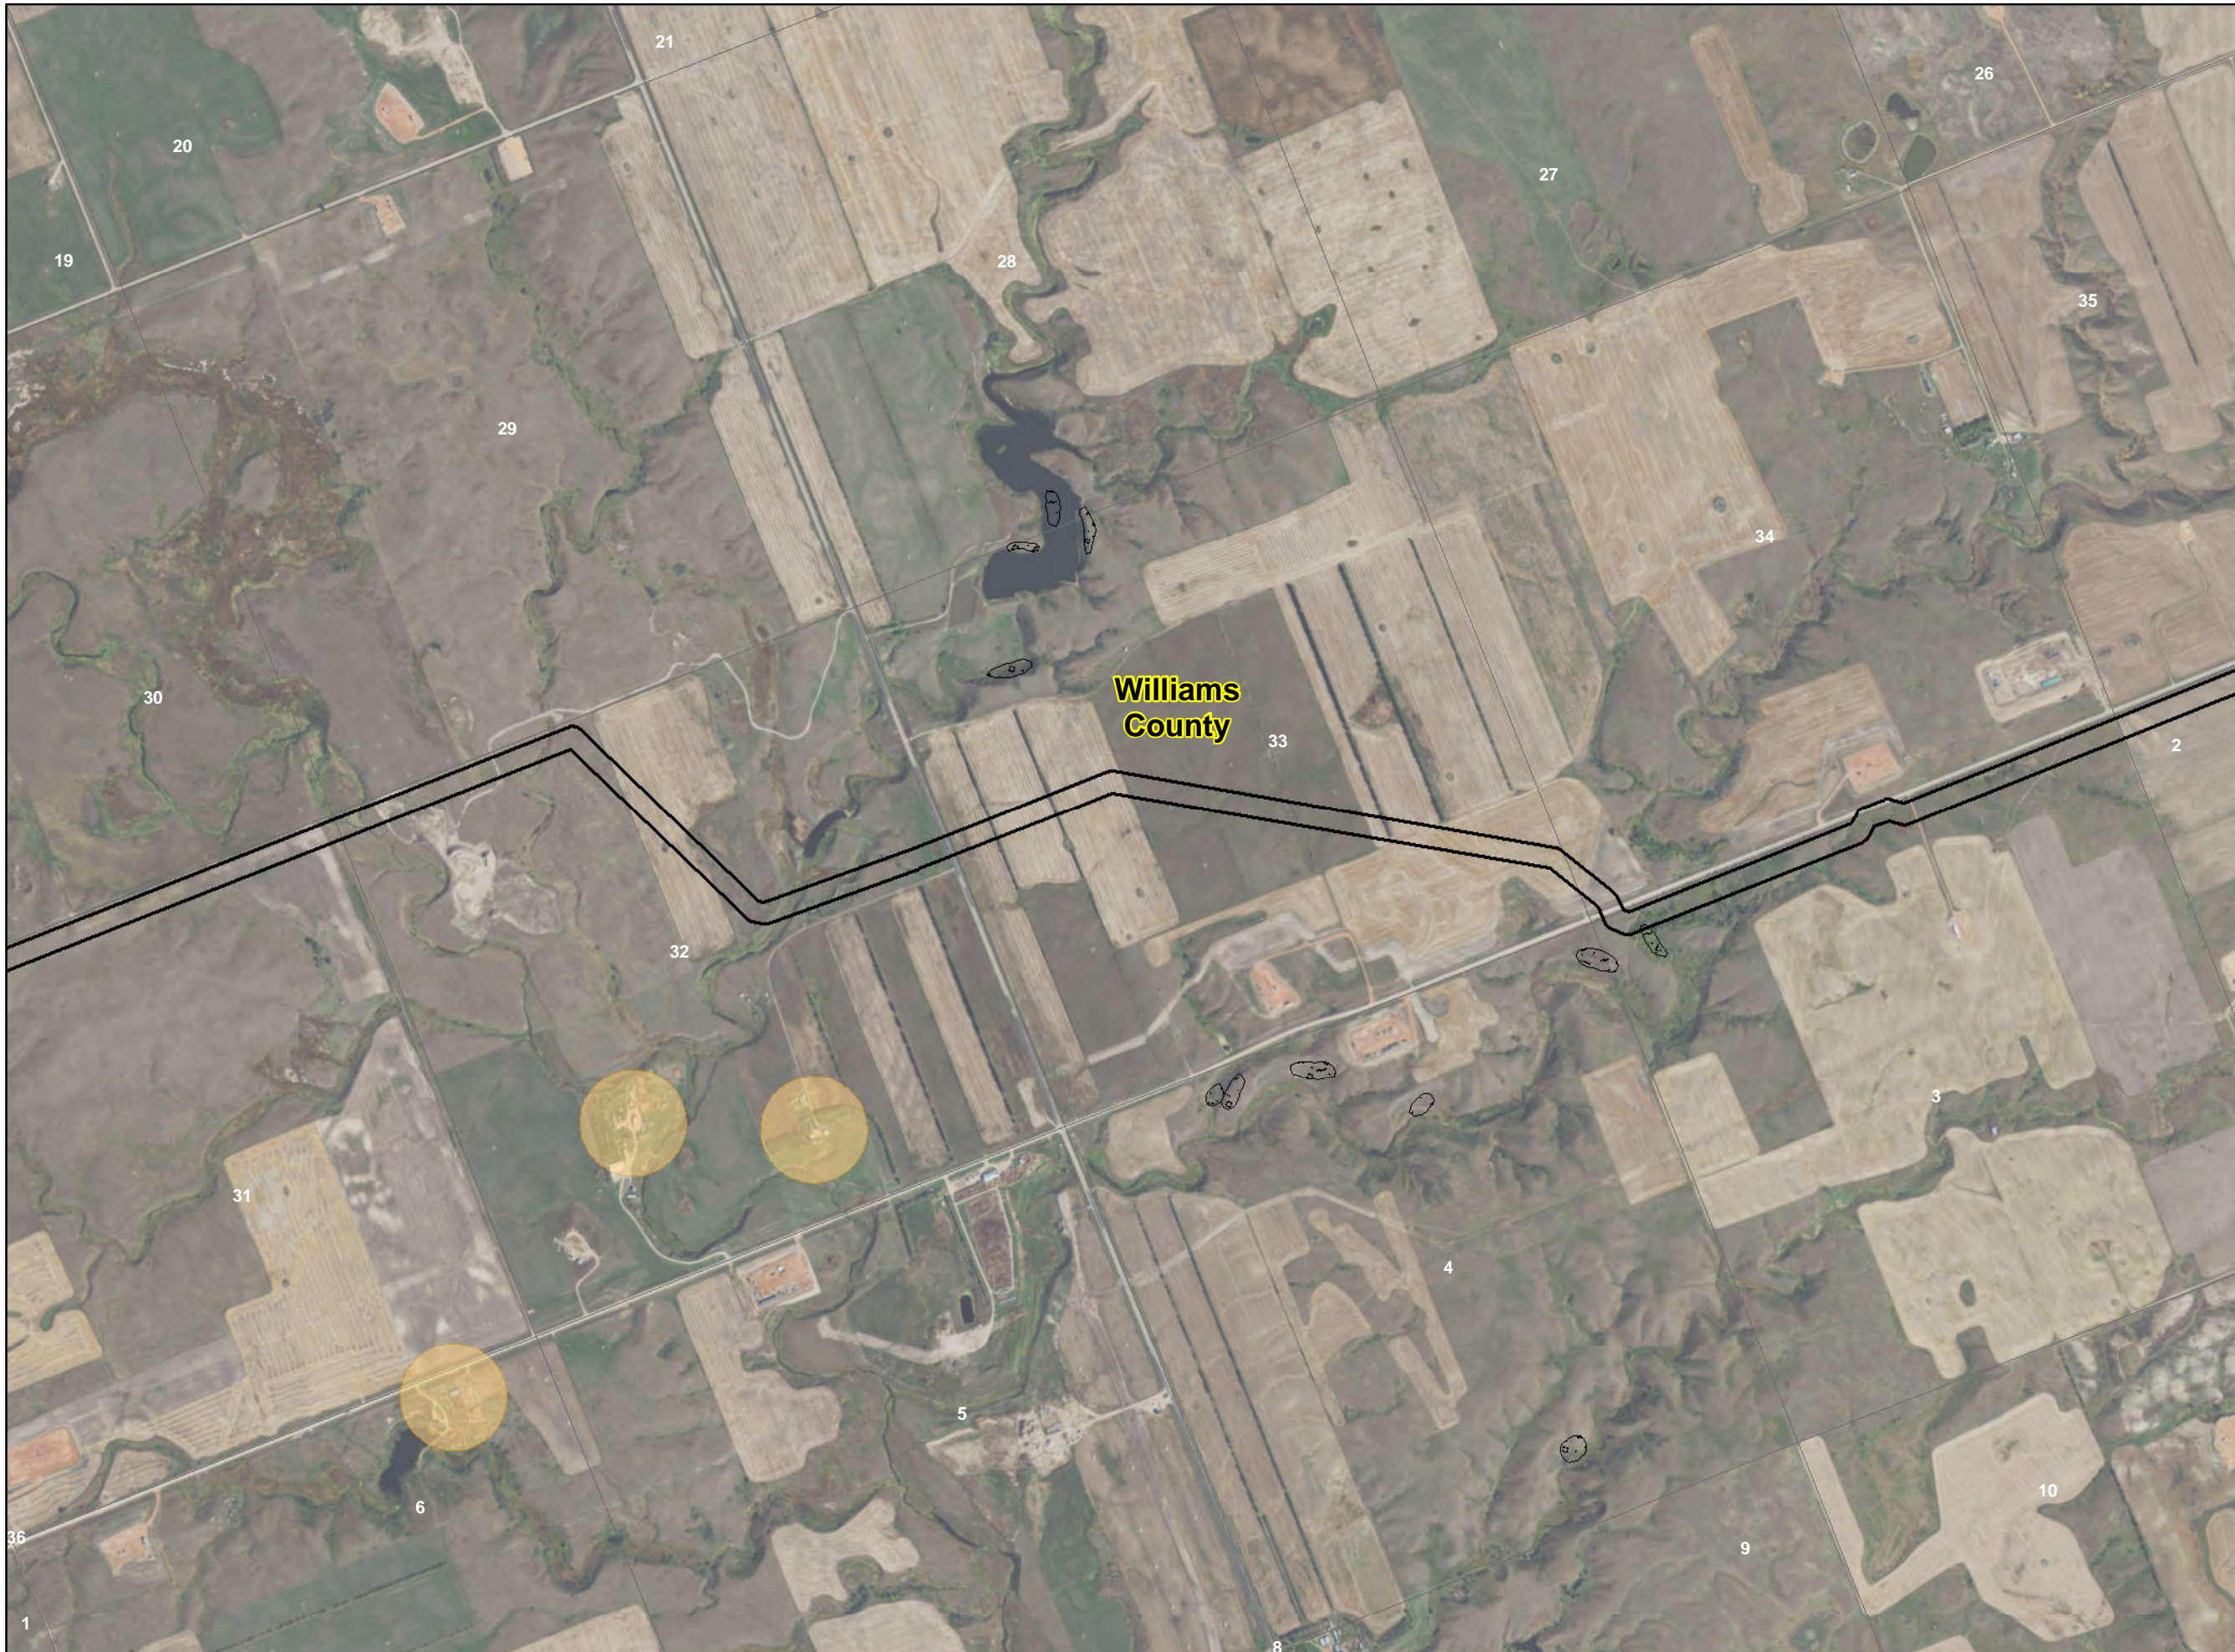

Cenex Pipeline, LLC Refined Fuels Pipeline