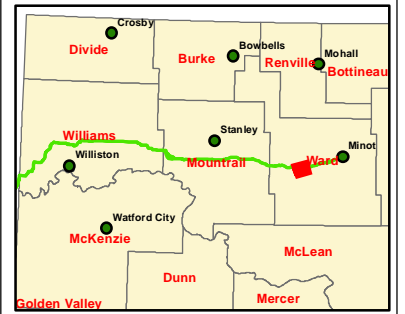

Legend

- Schools - 500' Avoidance
- Missile Site - 1200' Exclusion
- Residential/Commercial Building - 500' Avoidance
- Previous Study Area
- Potential Dakota Skipper Habitat
- Historic Landslide Areas
- Current Study Area

Exclusion & Avoidance