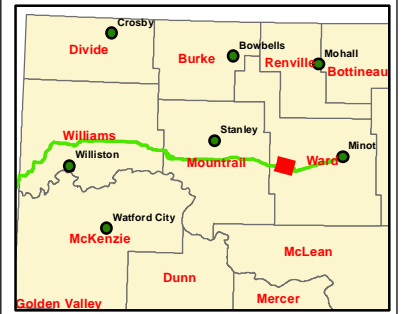

Legend

- Schools - 500' Avoidance
- Missile Site - 1200' Exclusion
- Residential/Commercial Building - 500' Avoidance
- Previous Study Area
- Potential Dakota Skipper Habitat
- Historic Landslide Areas
- Current Study Area

Exclusion & Avoidance