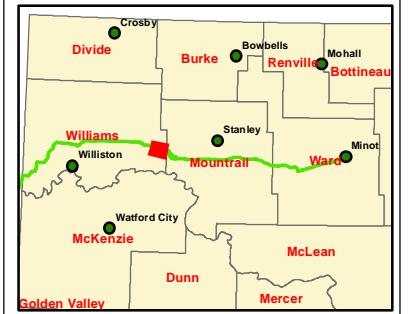

Cenex Pipeline, LLC Refined Fuels Pipeline