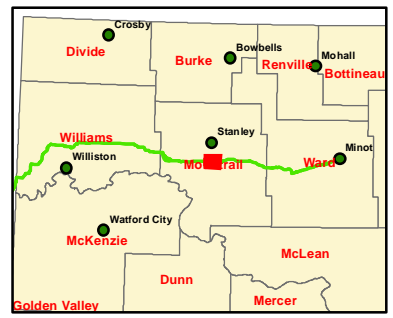

1. **Legend**
2. Schools - 500' Avoidance
   - Missile Site - 1200' Exclusion
   - Residential/Commercial Building - 500' Avoidance
   - Previous Study Area
   - Potential Dakota Skipper Habitat
   - Historic Landslide Areas
   - Current Study Area

Exclusion & Avoidance