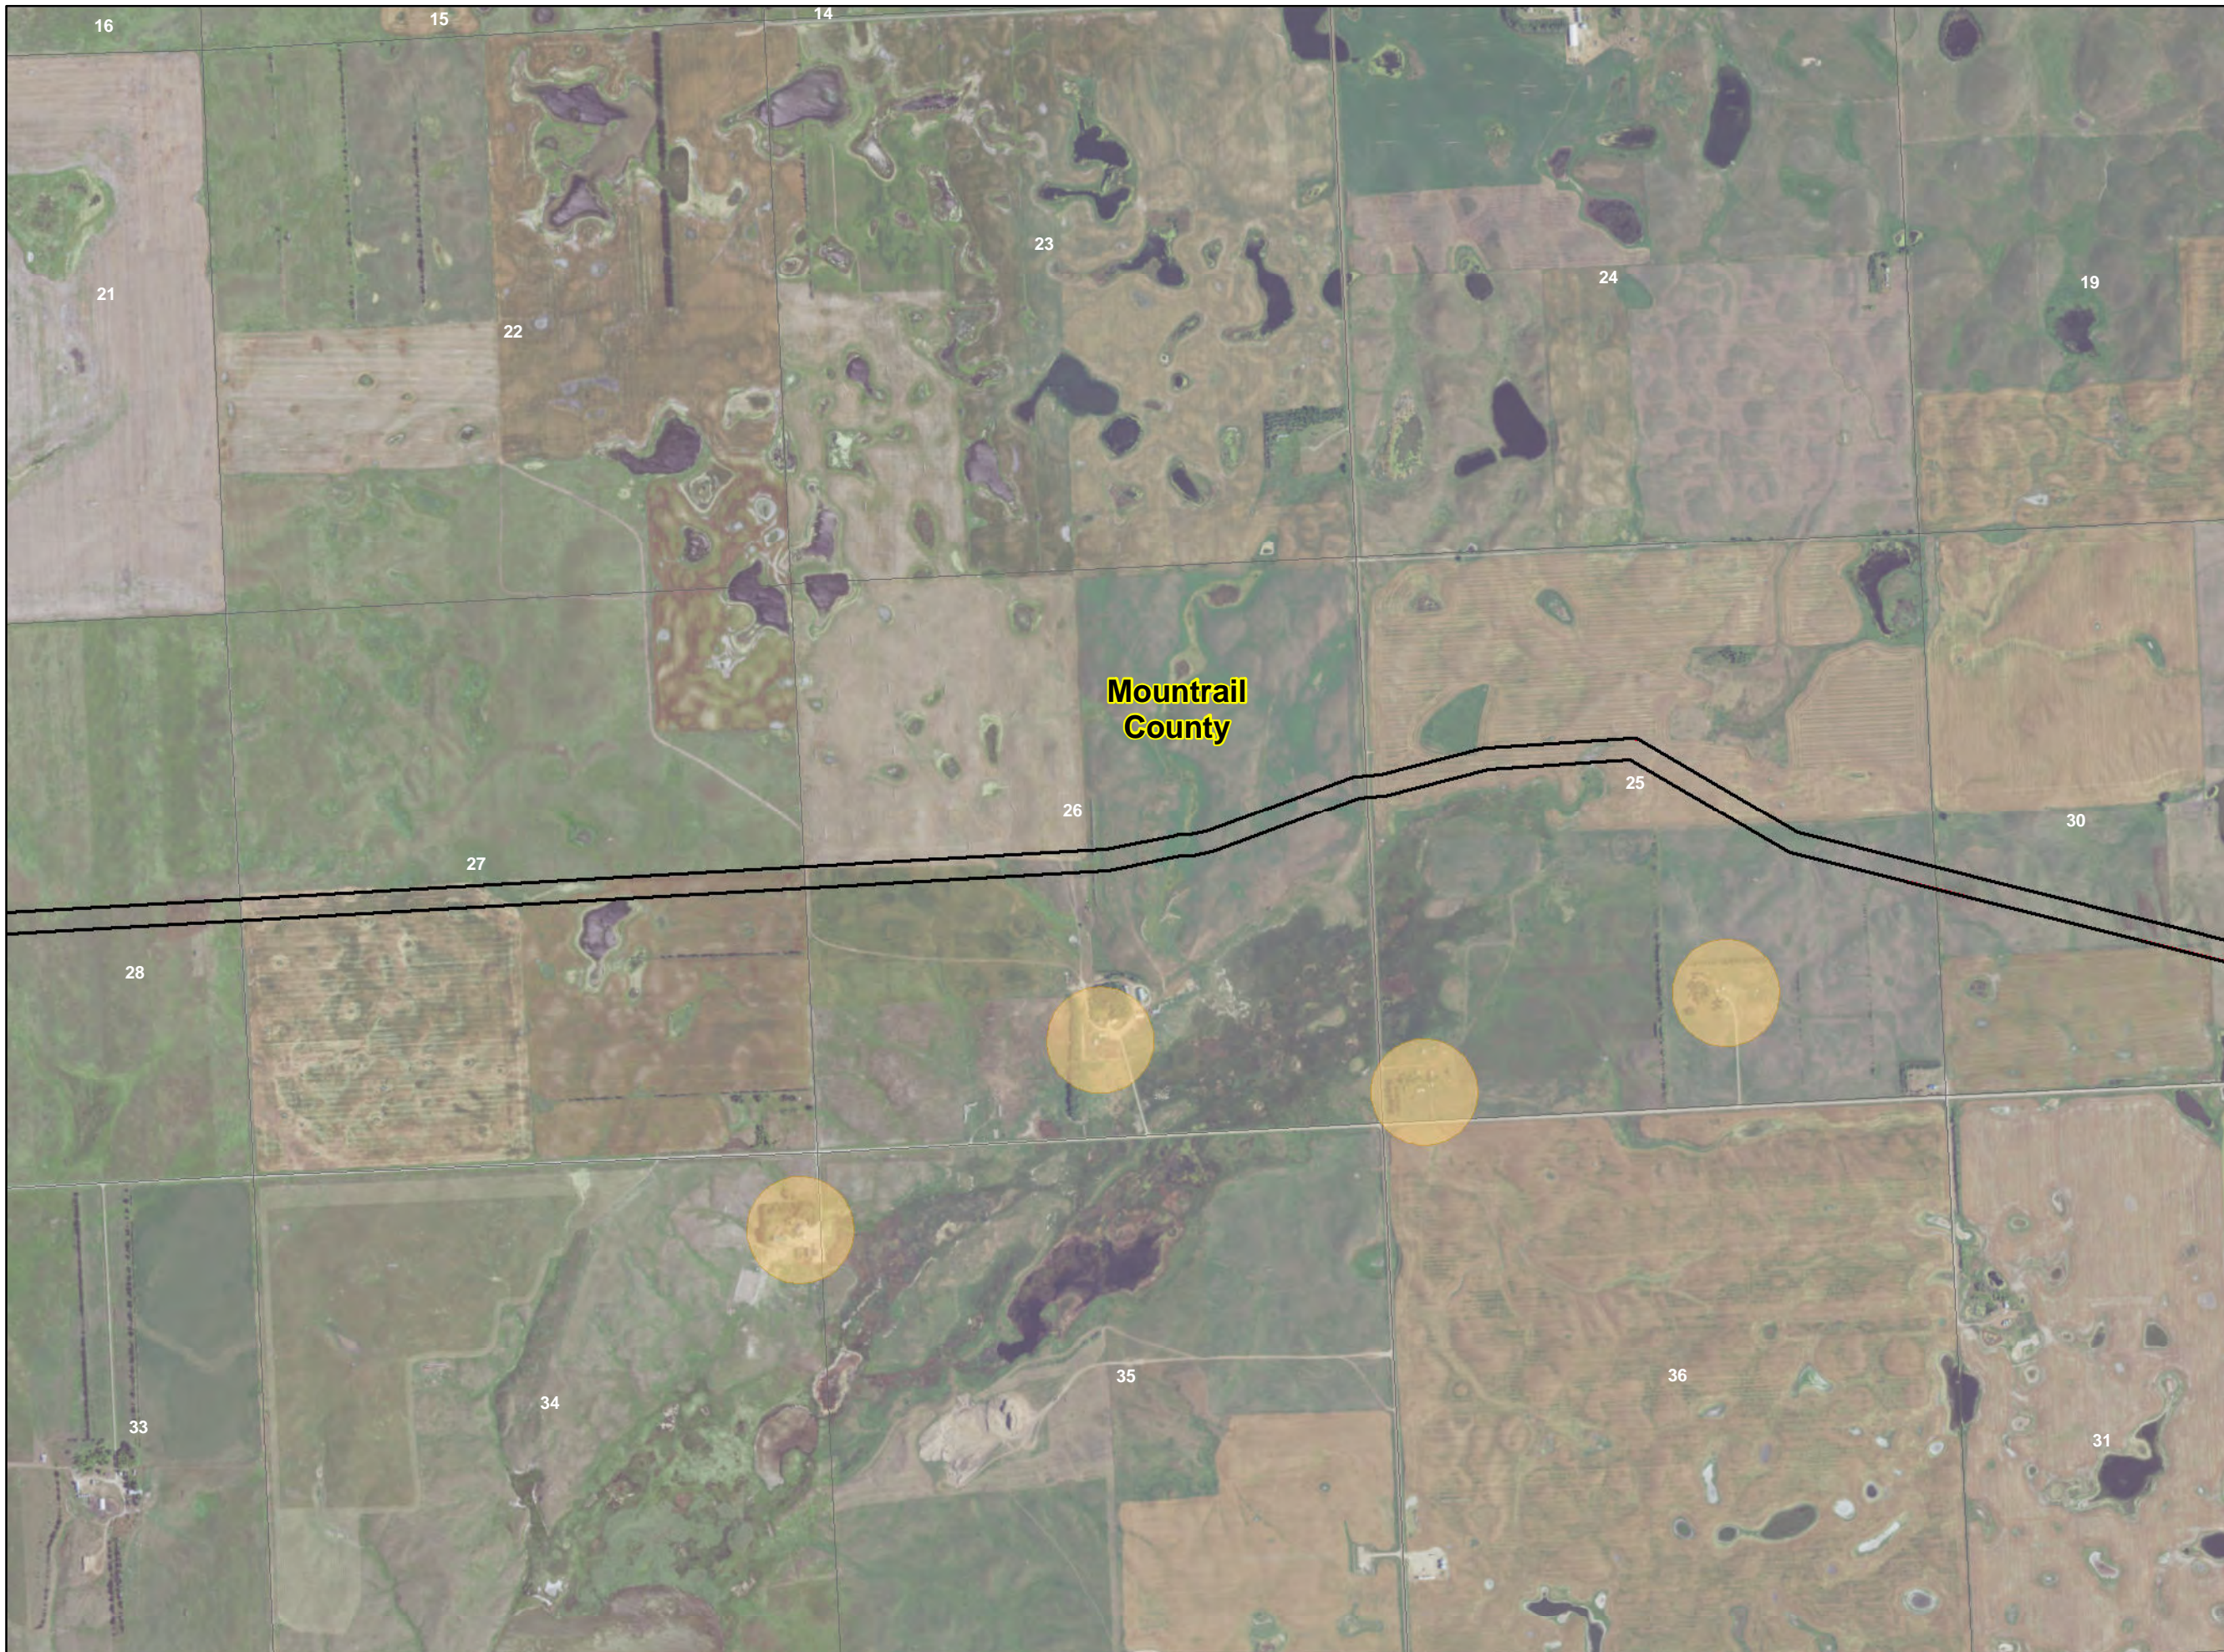

Cenex Pipeline, LLC Refined Fuels Pipeline