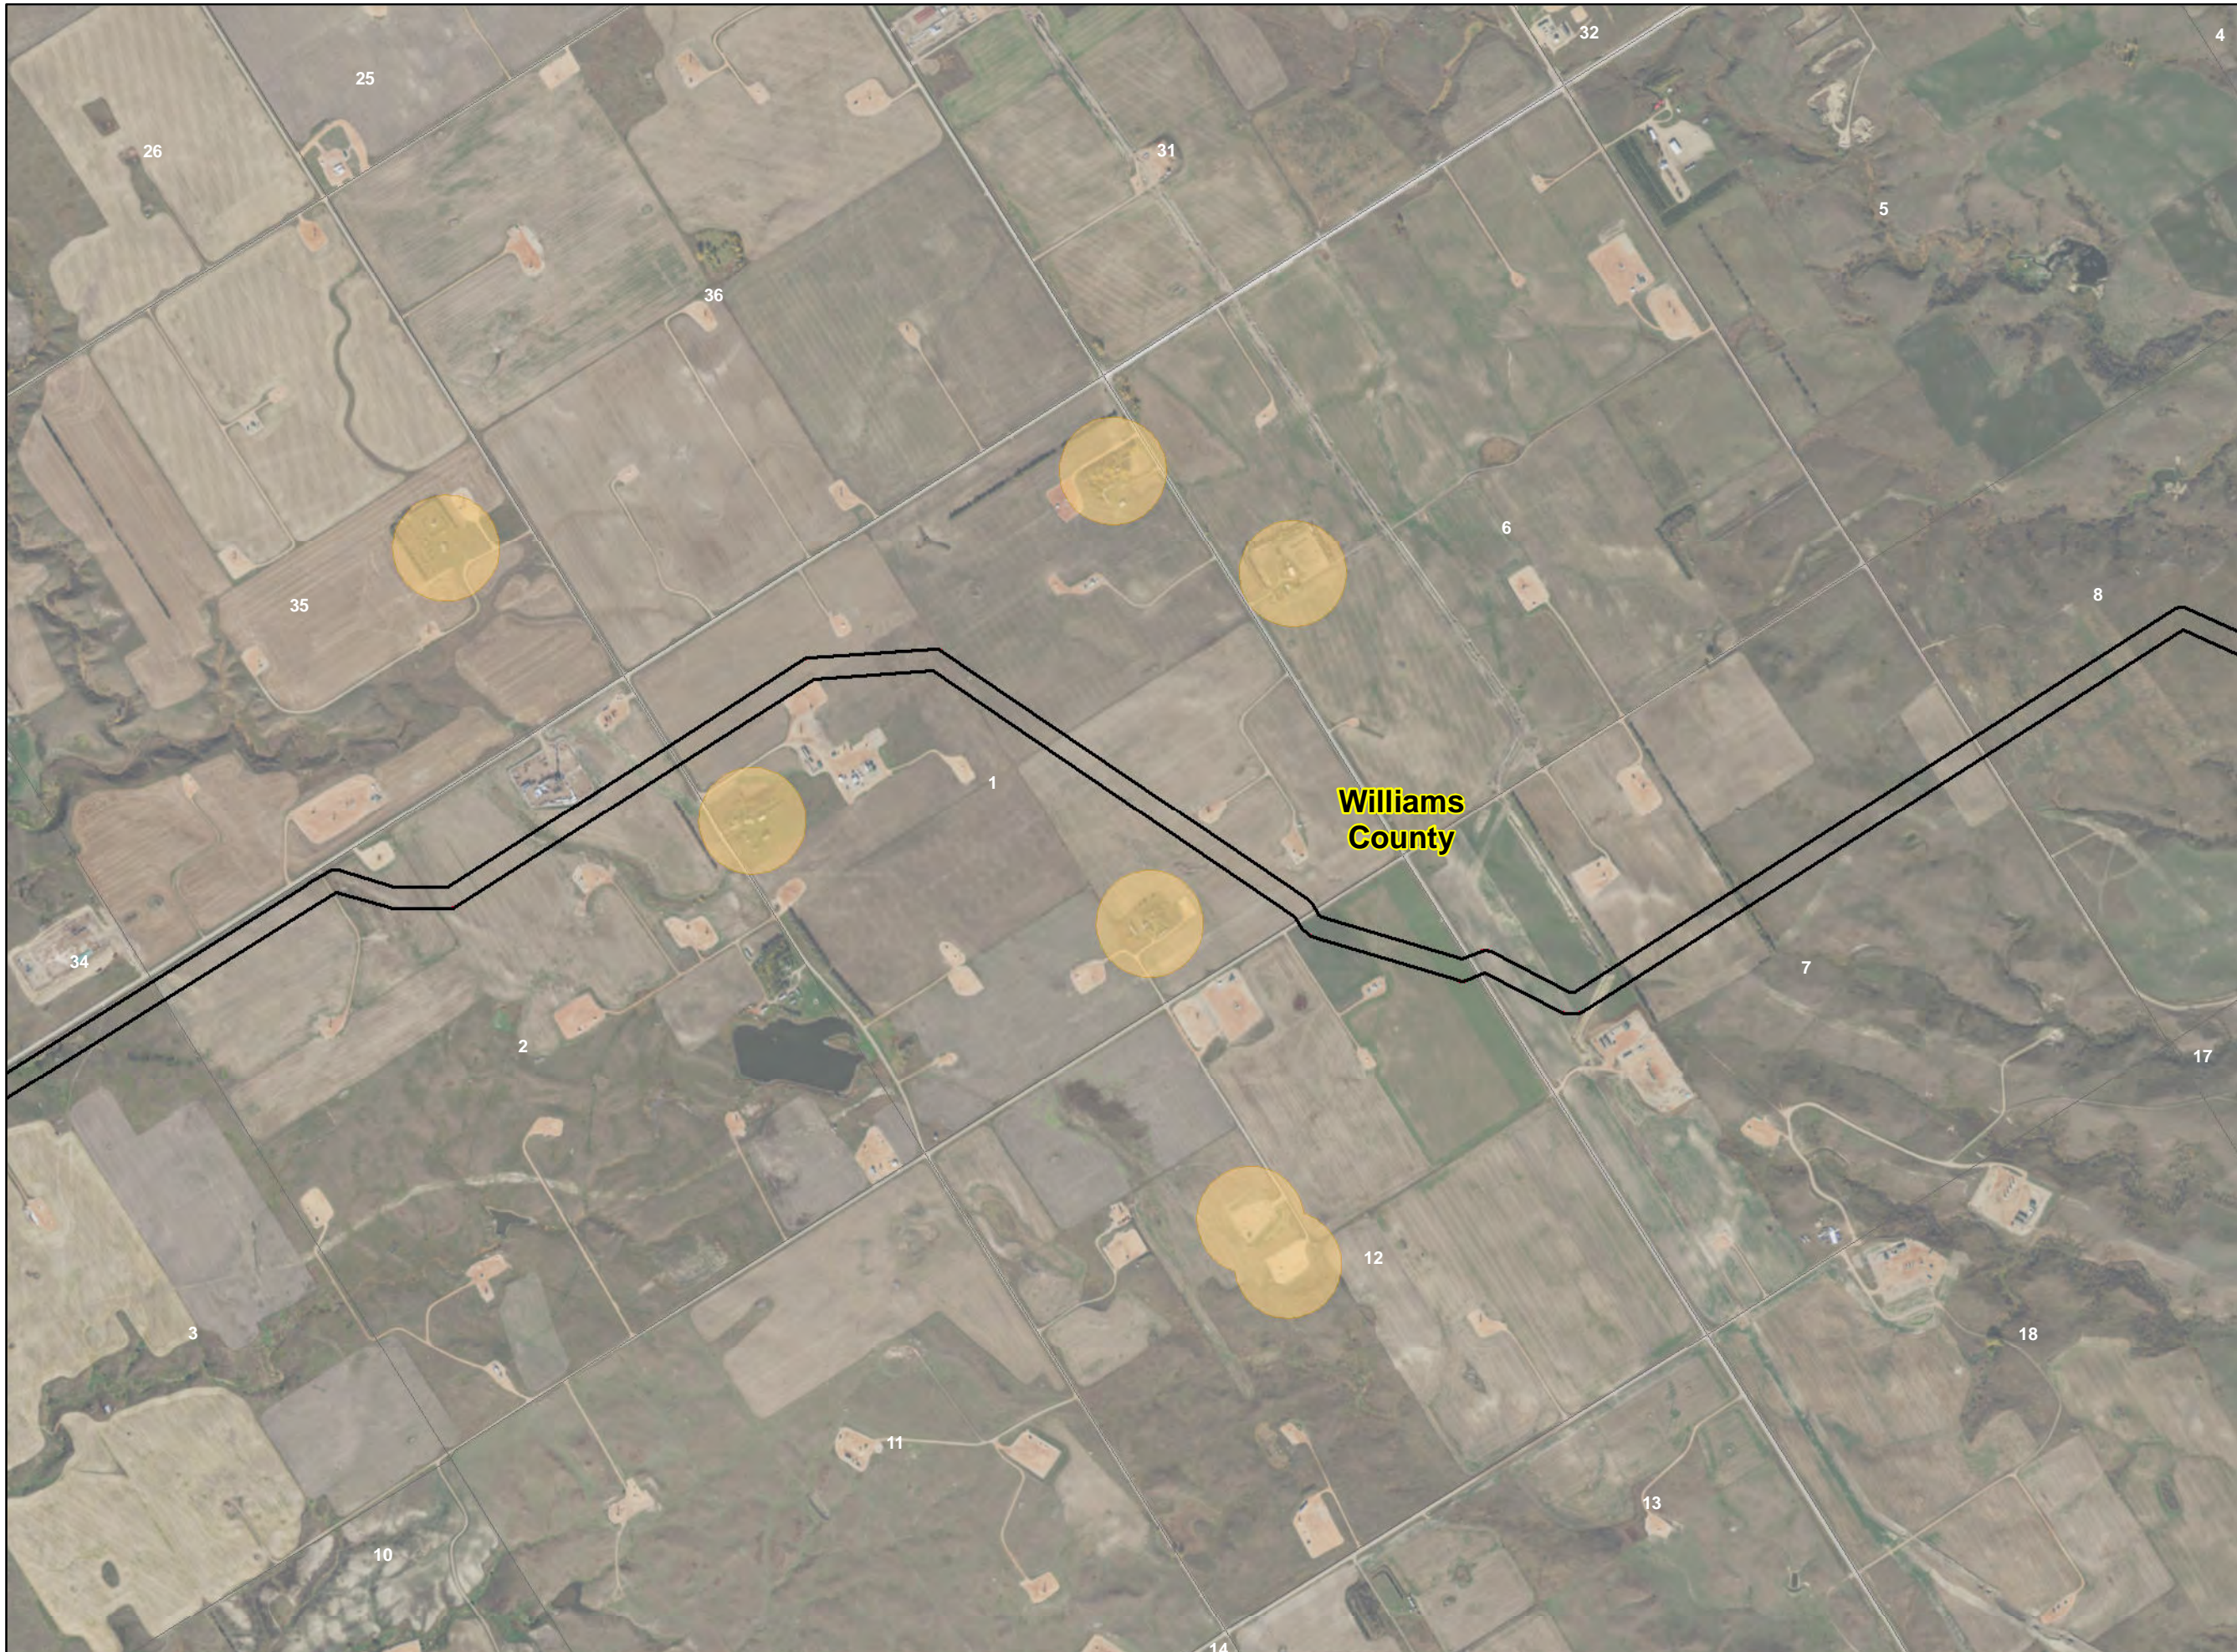

Cenex Pipeline, LLC Refined Fuels Pipeline