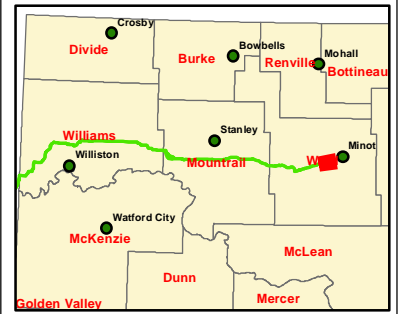

Legend

- Schools - 500' Avoidance
- Missile Site - 1200' Exclusion
- Residential/Commercial Building - 500' Avoidance
- Previous Study Area
- Potential Dakota Skipper Habitat
- Historic Landslide Areas
- Current Study Area

Exclusion & Avoidance