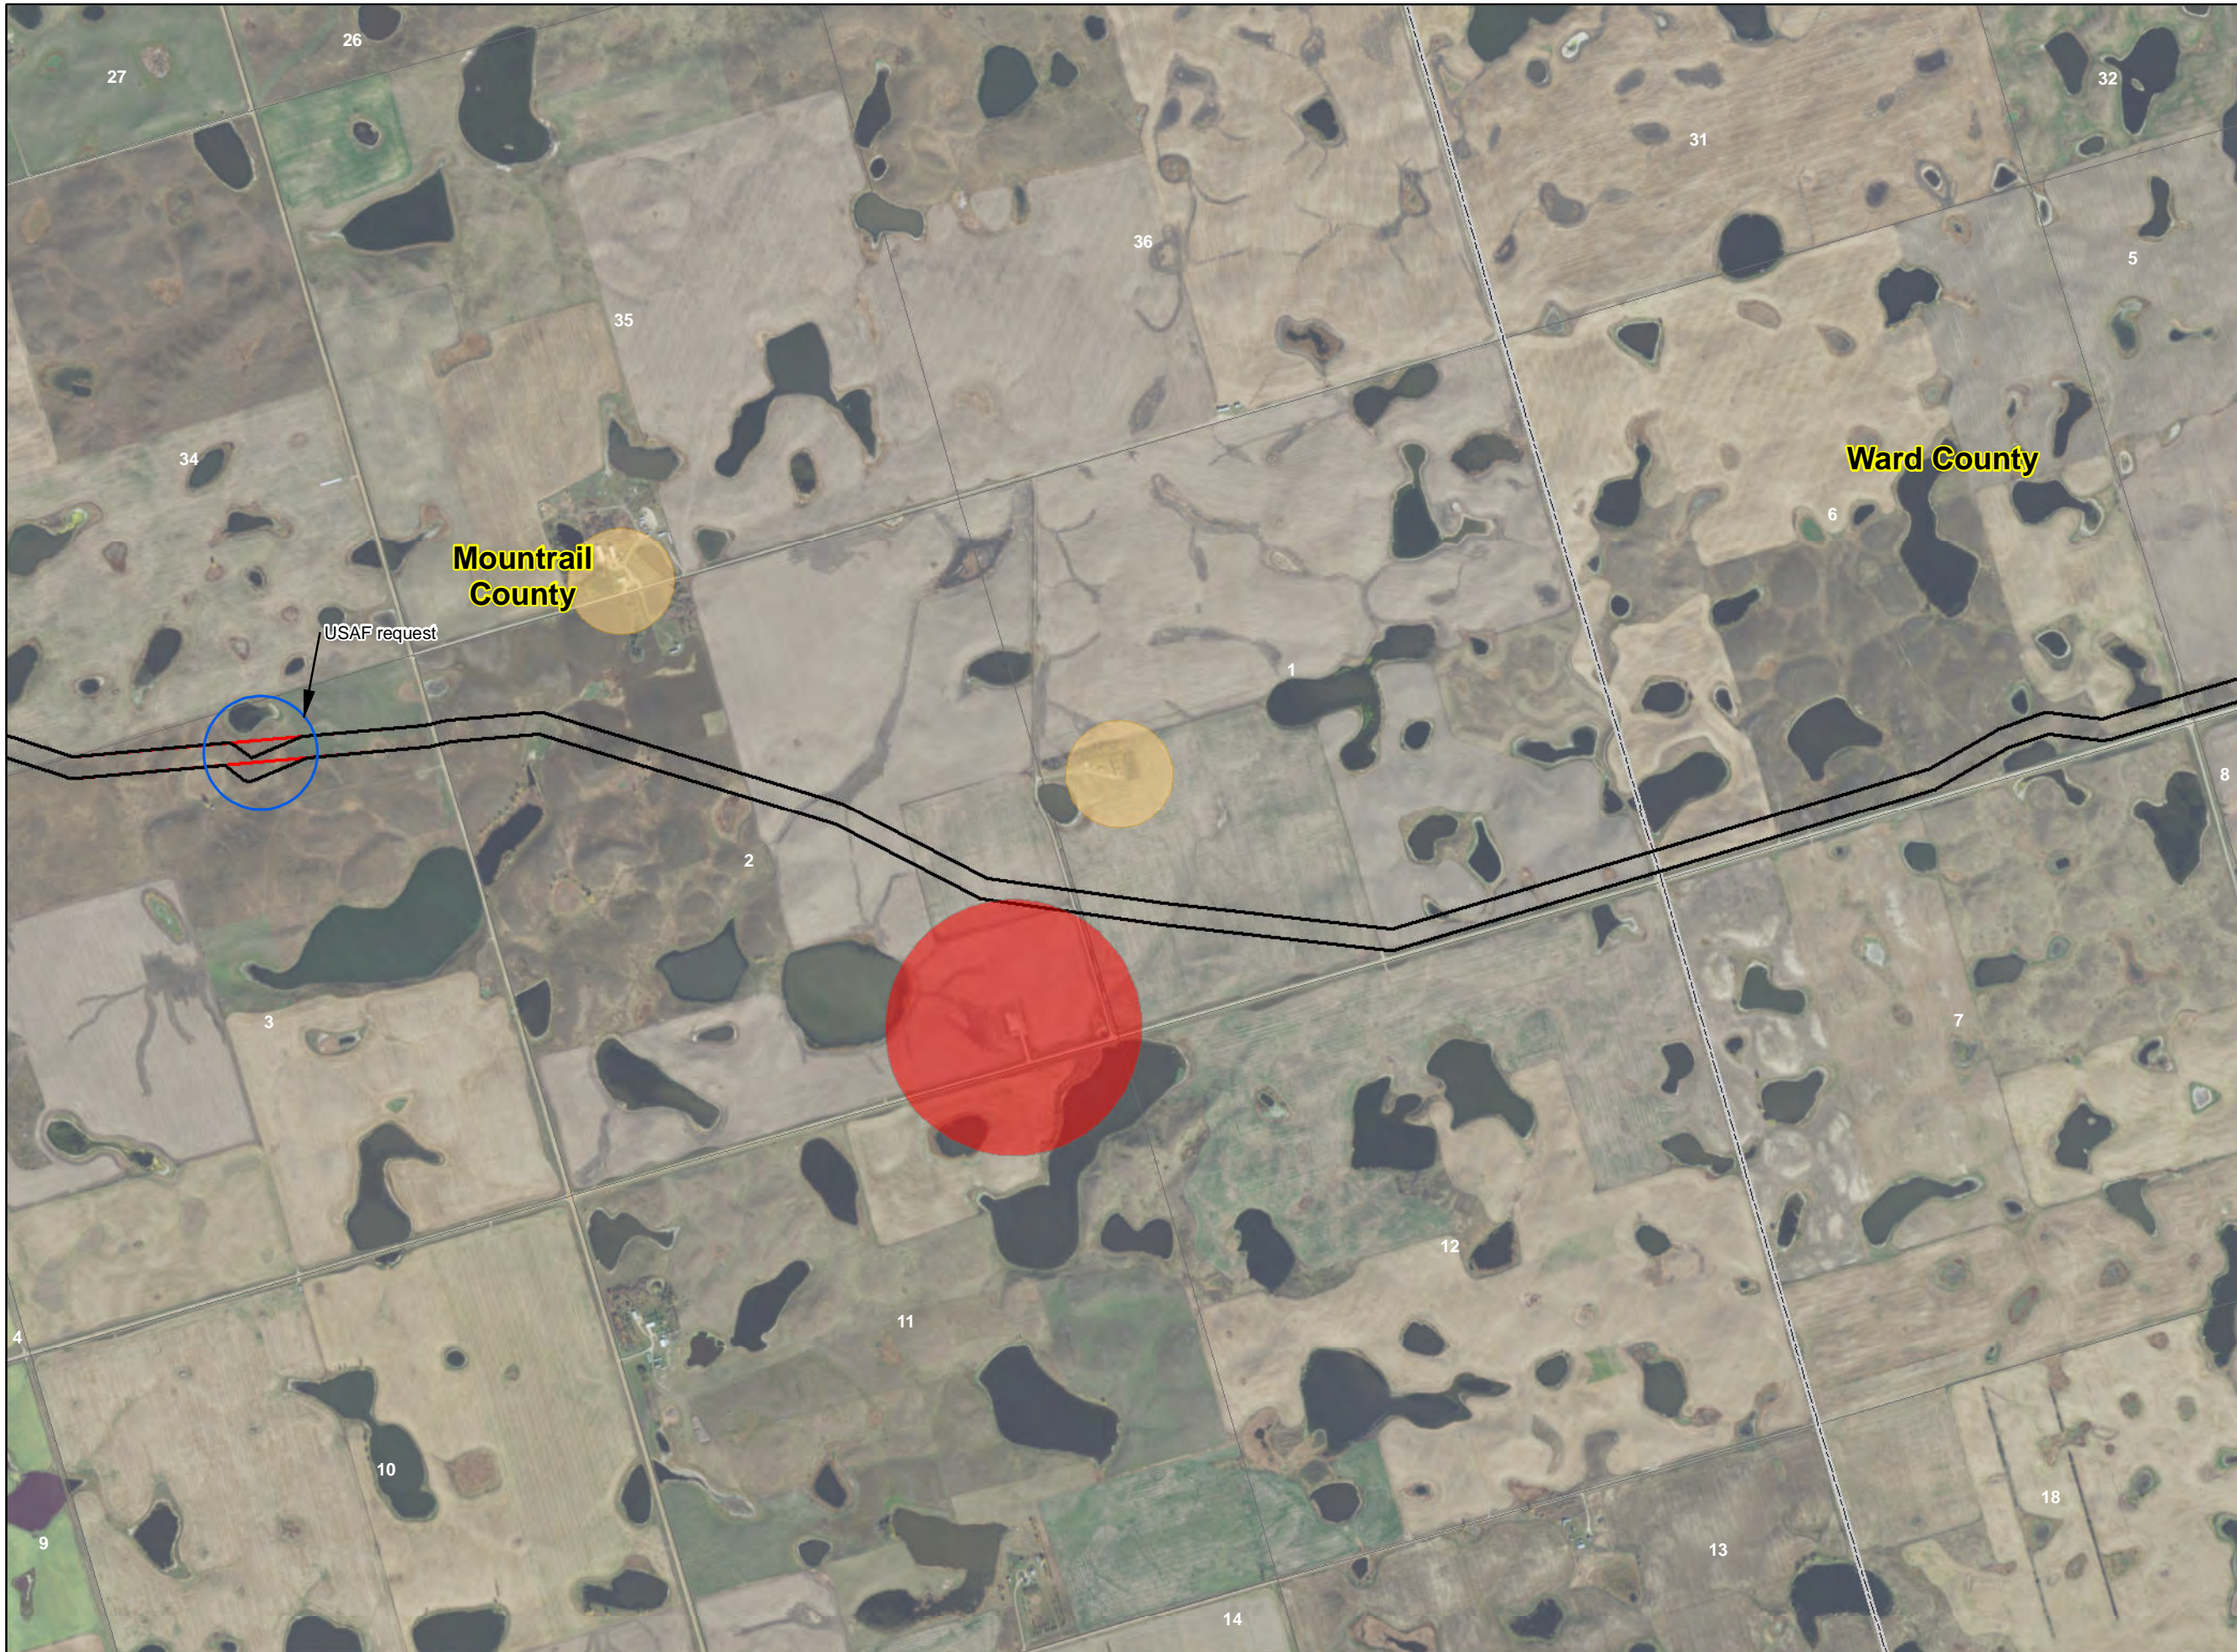

Cenex Pipeline, LLC Refined Fuels Pipeline