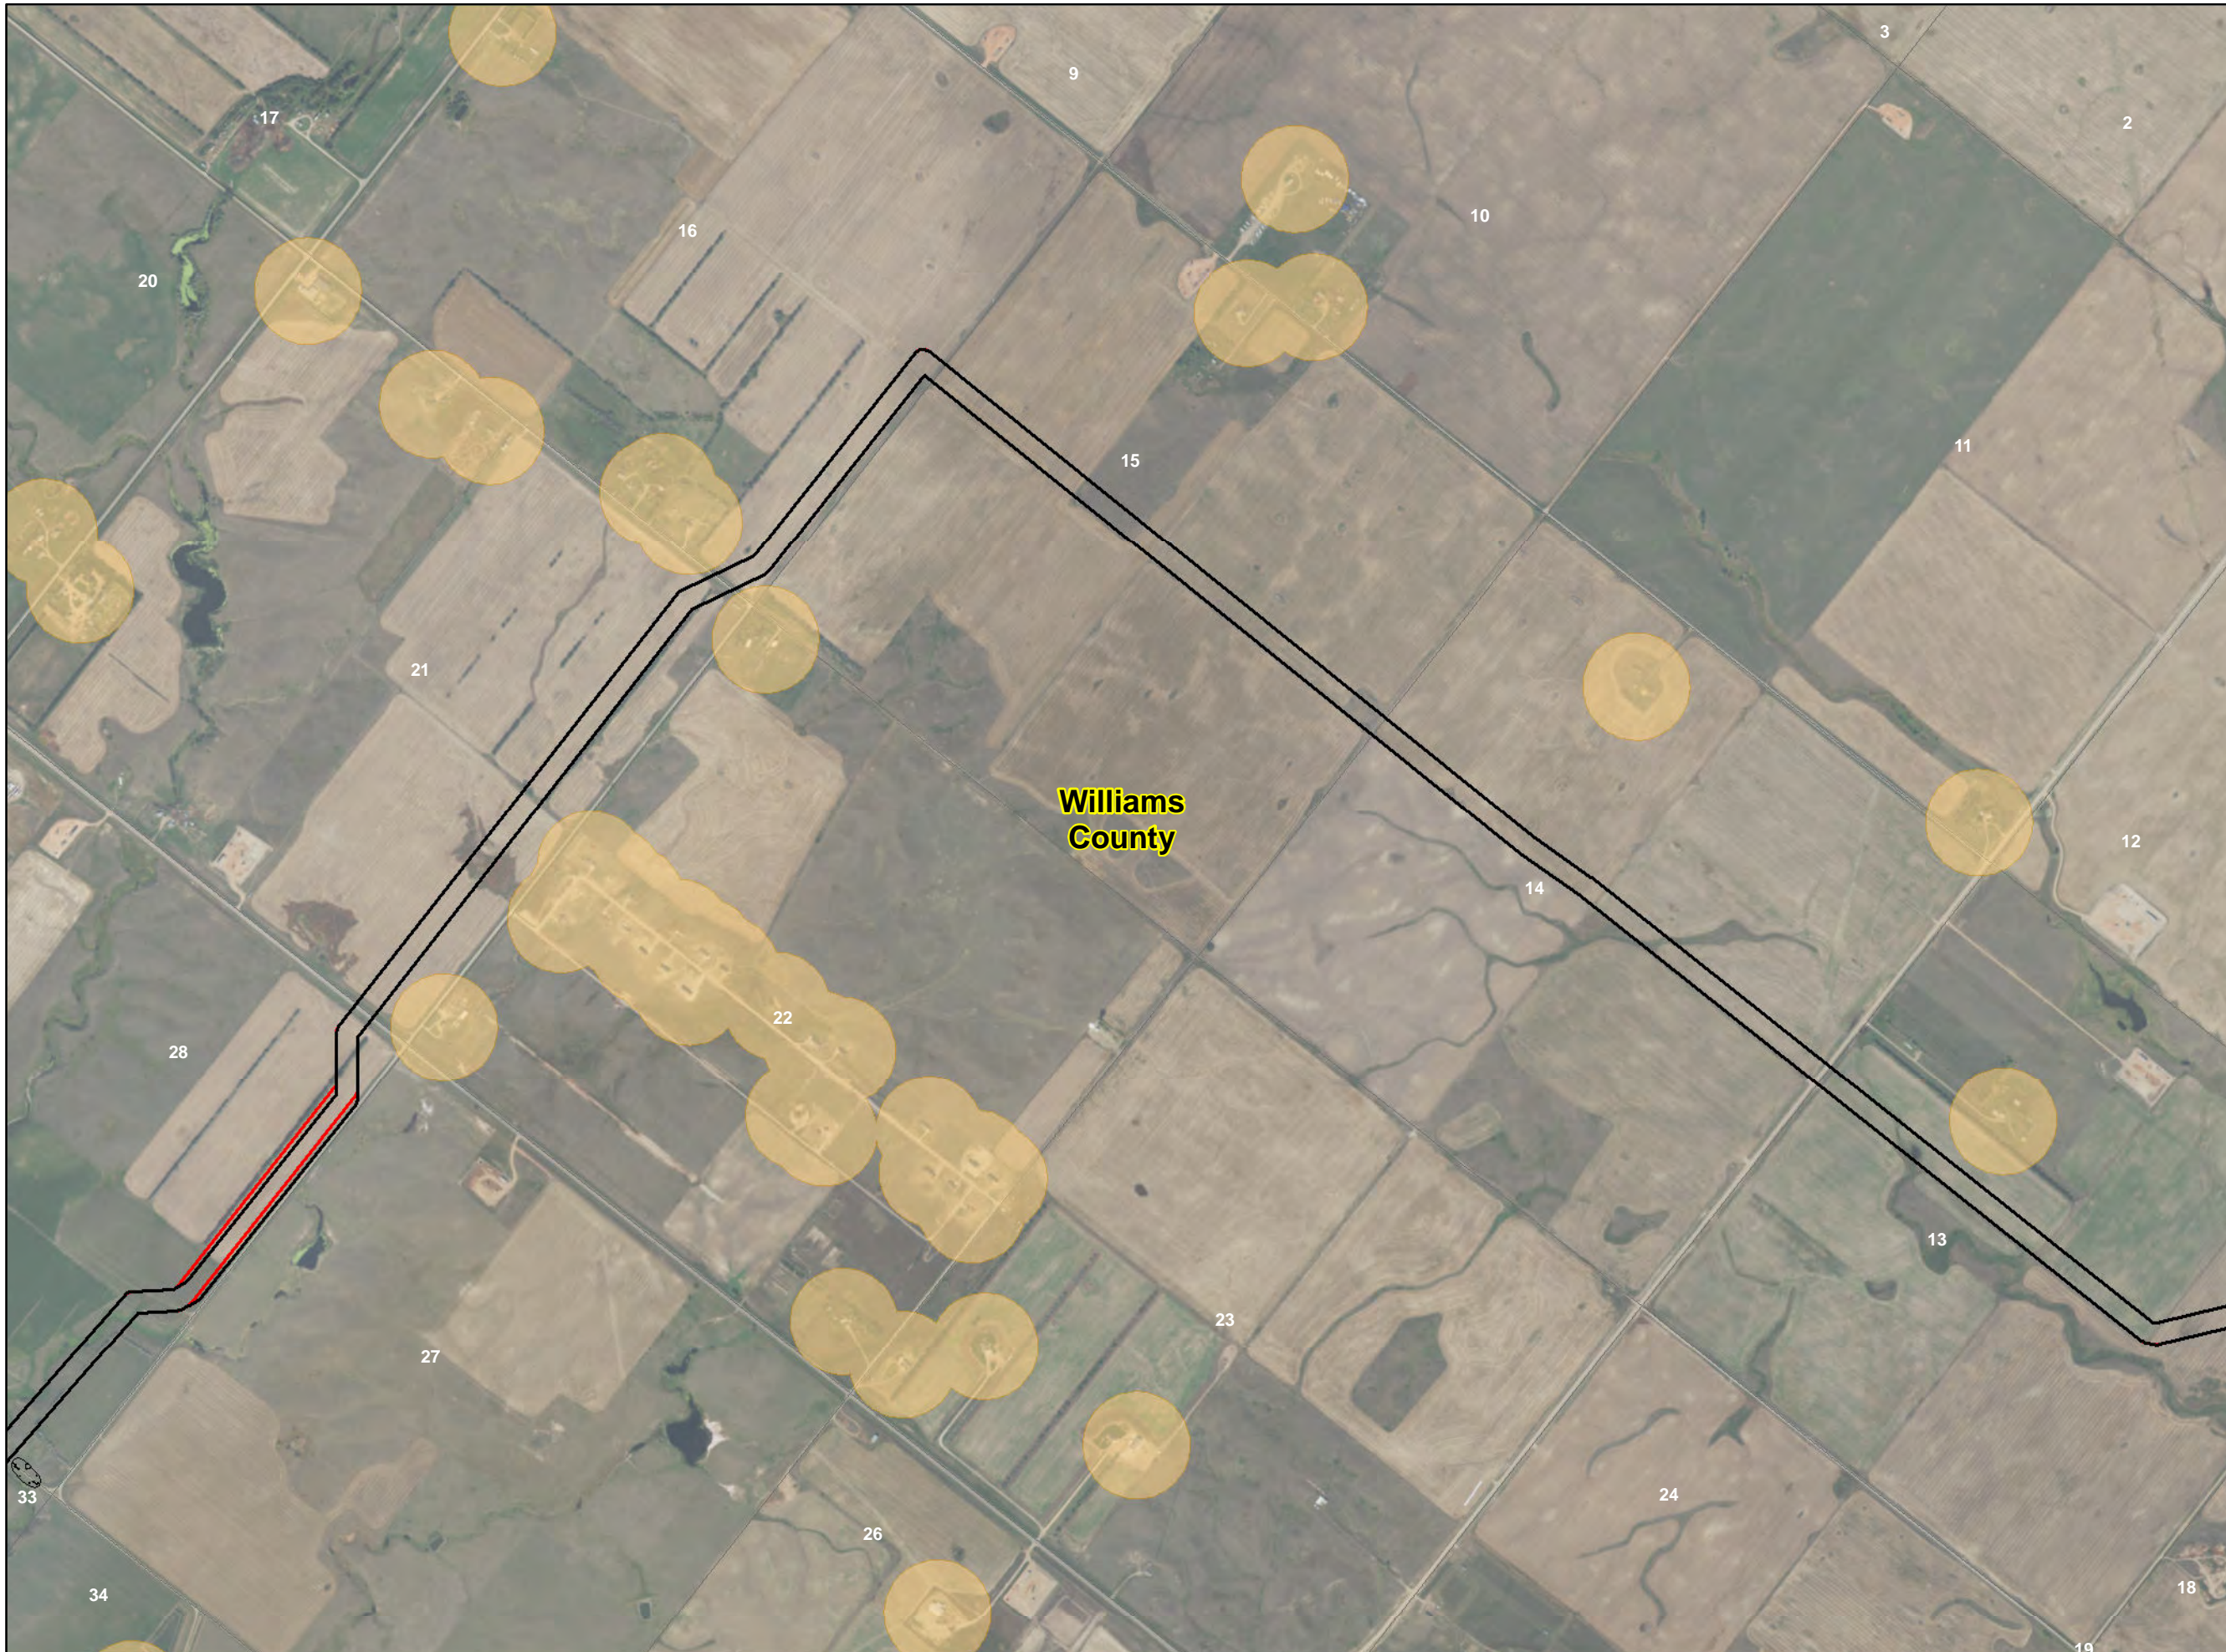

Exclusion & Avoidance