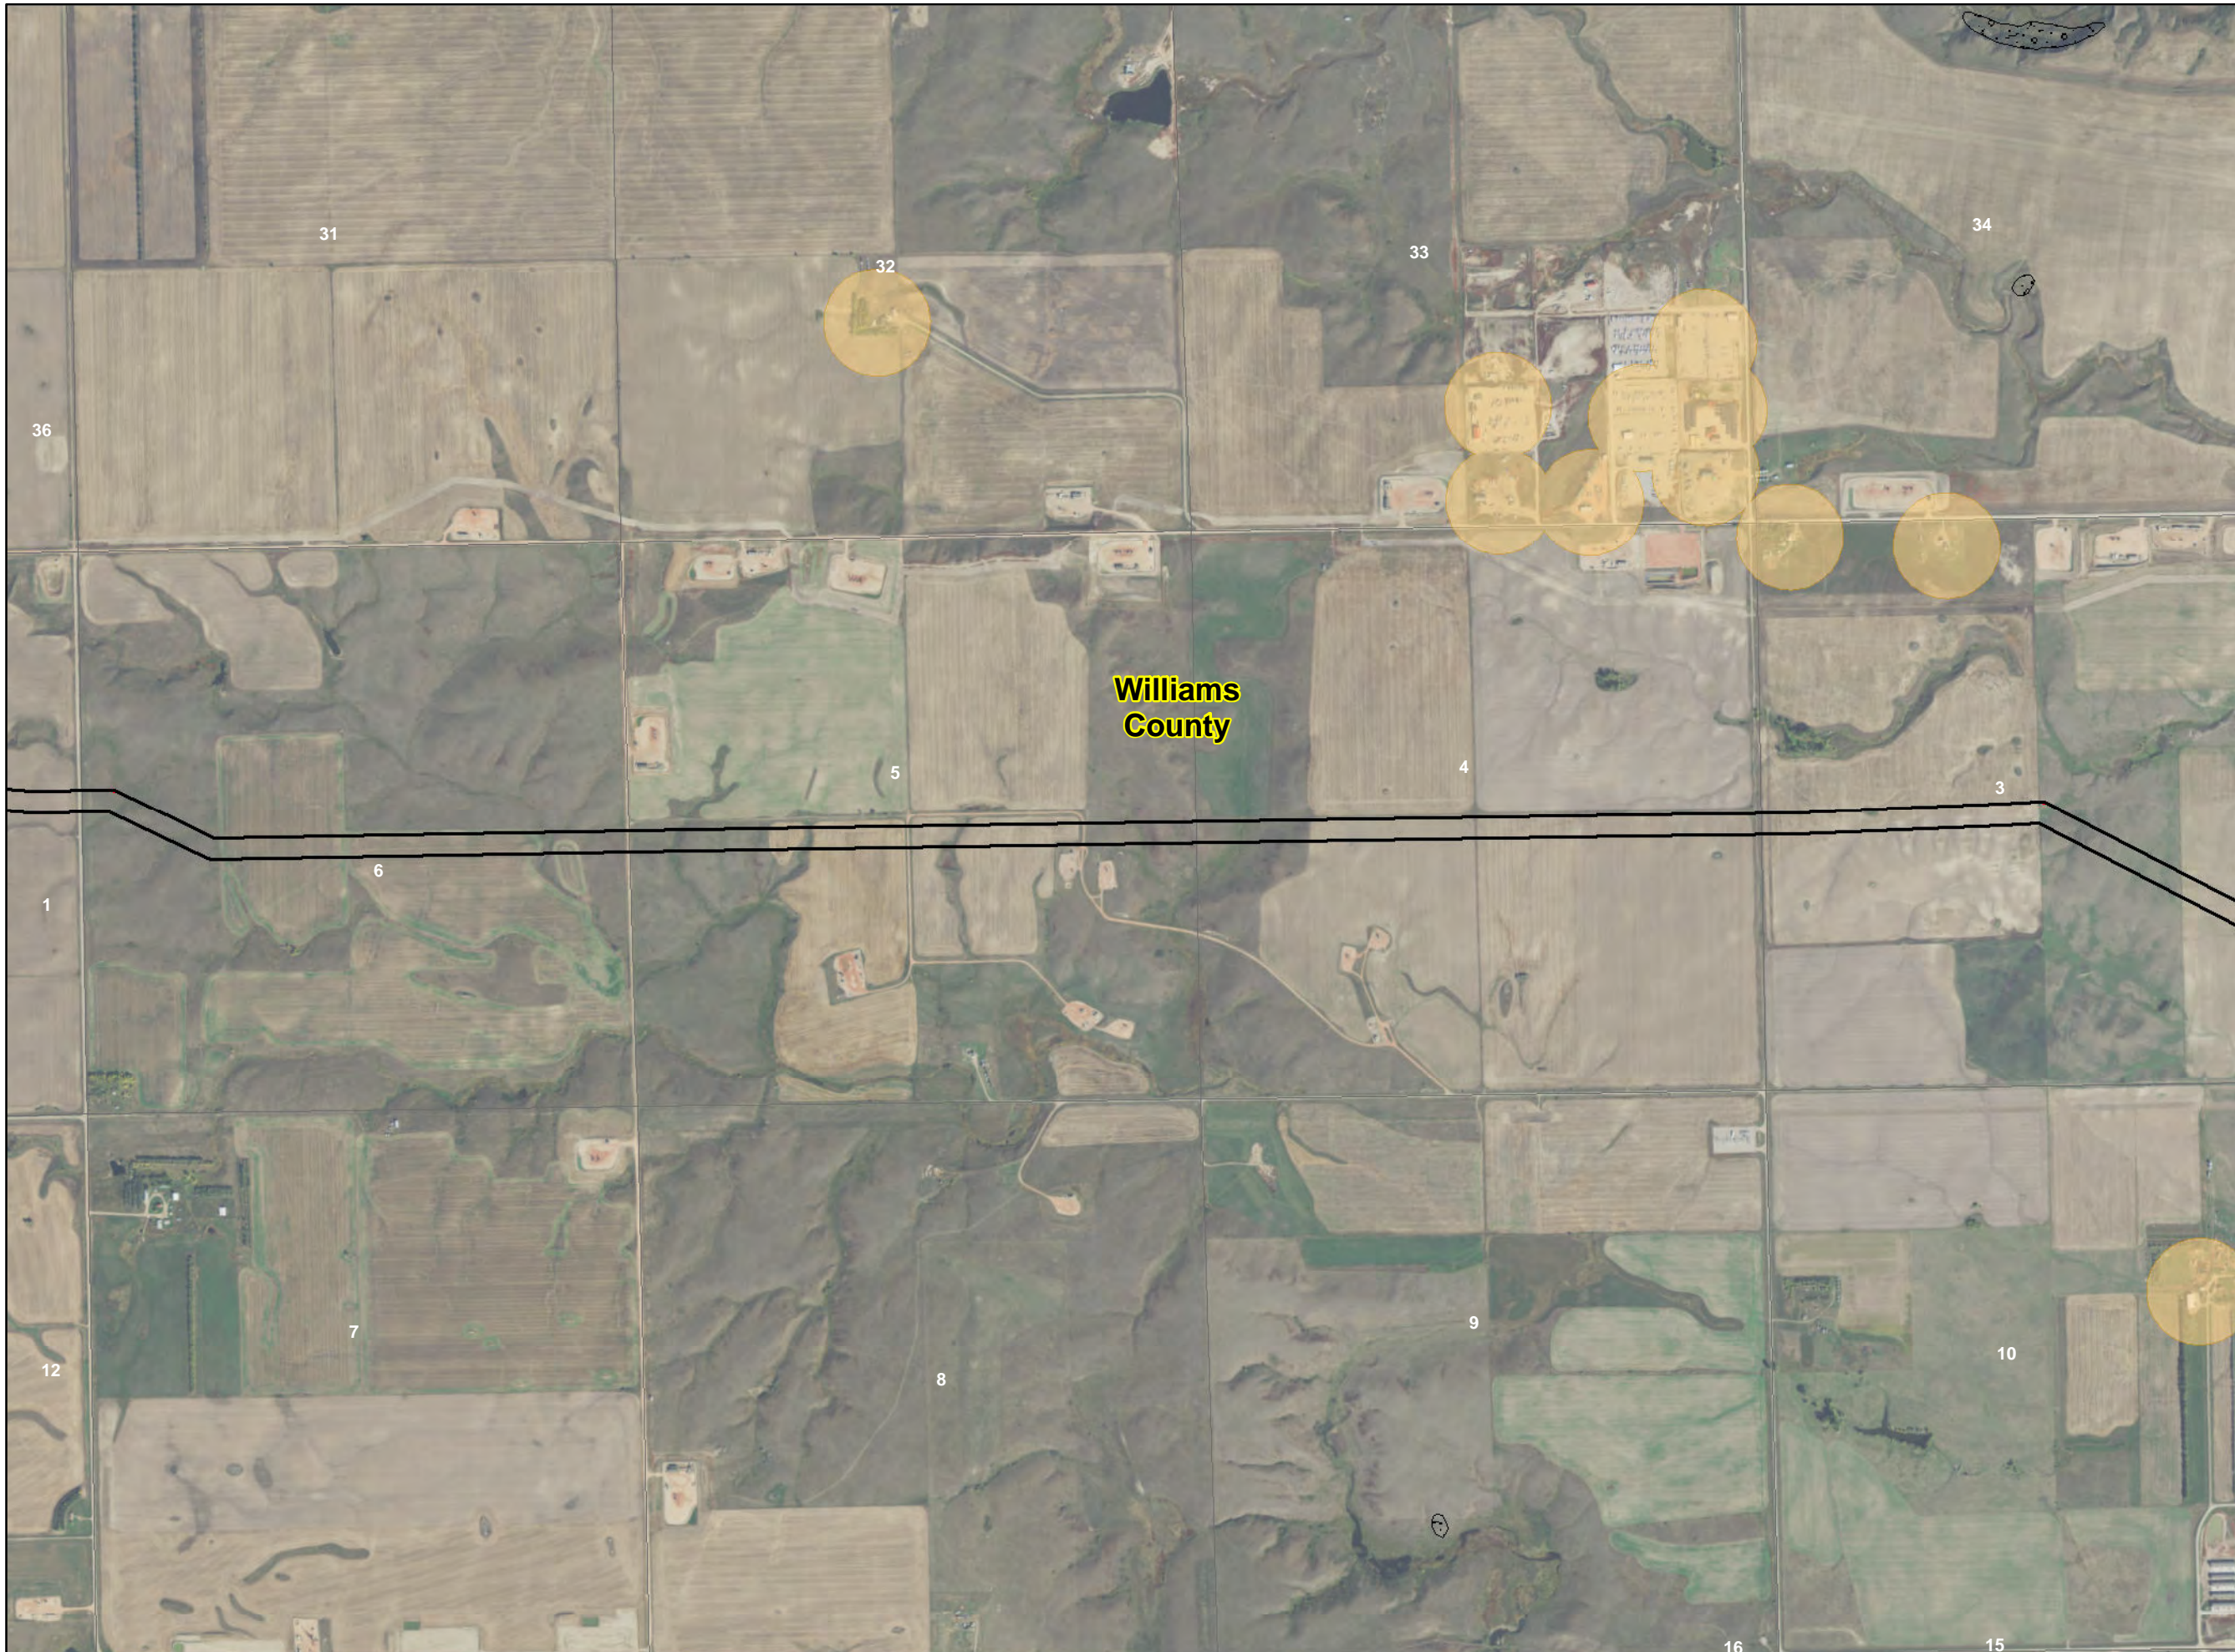

Cenex Pipeline, LLC Refined Fuels Pipeline