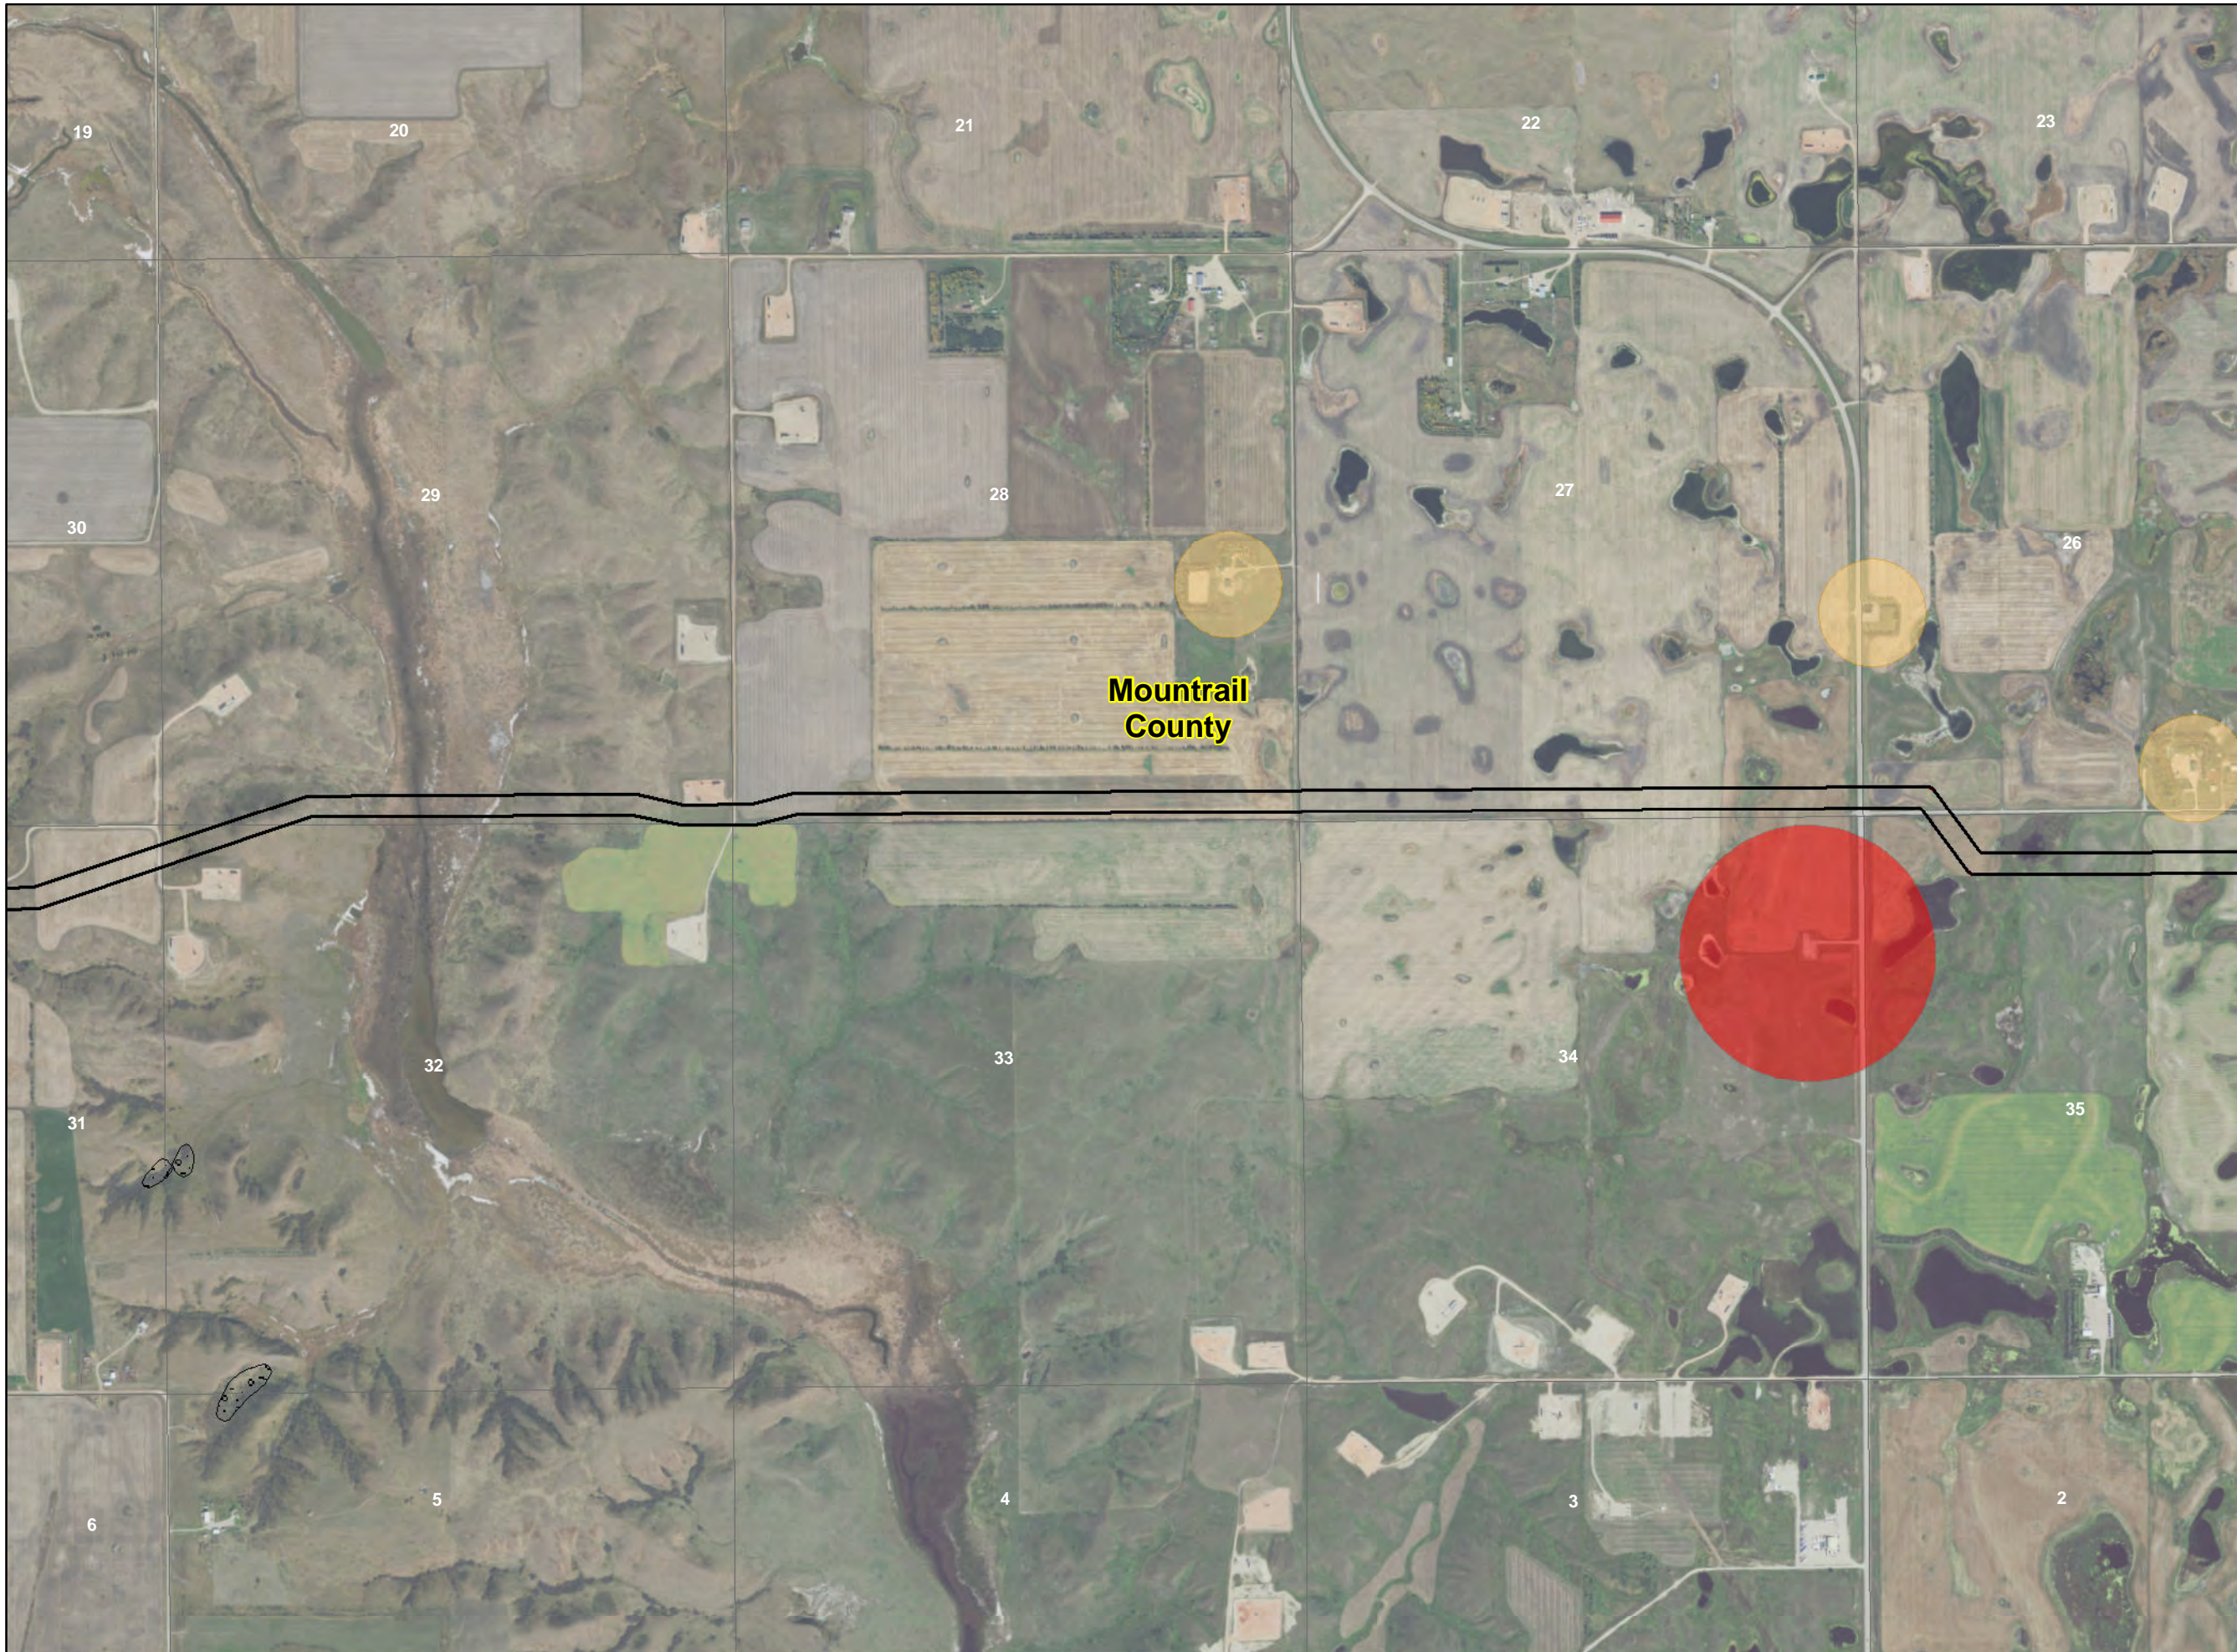

**Mountrail
County**

**Cenex Pipeline, LLC
Refined Fuels Pipeline**