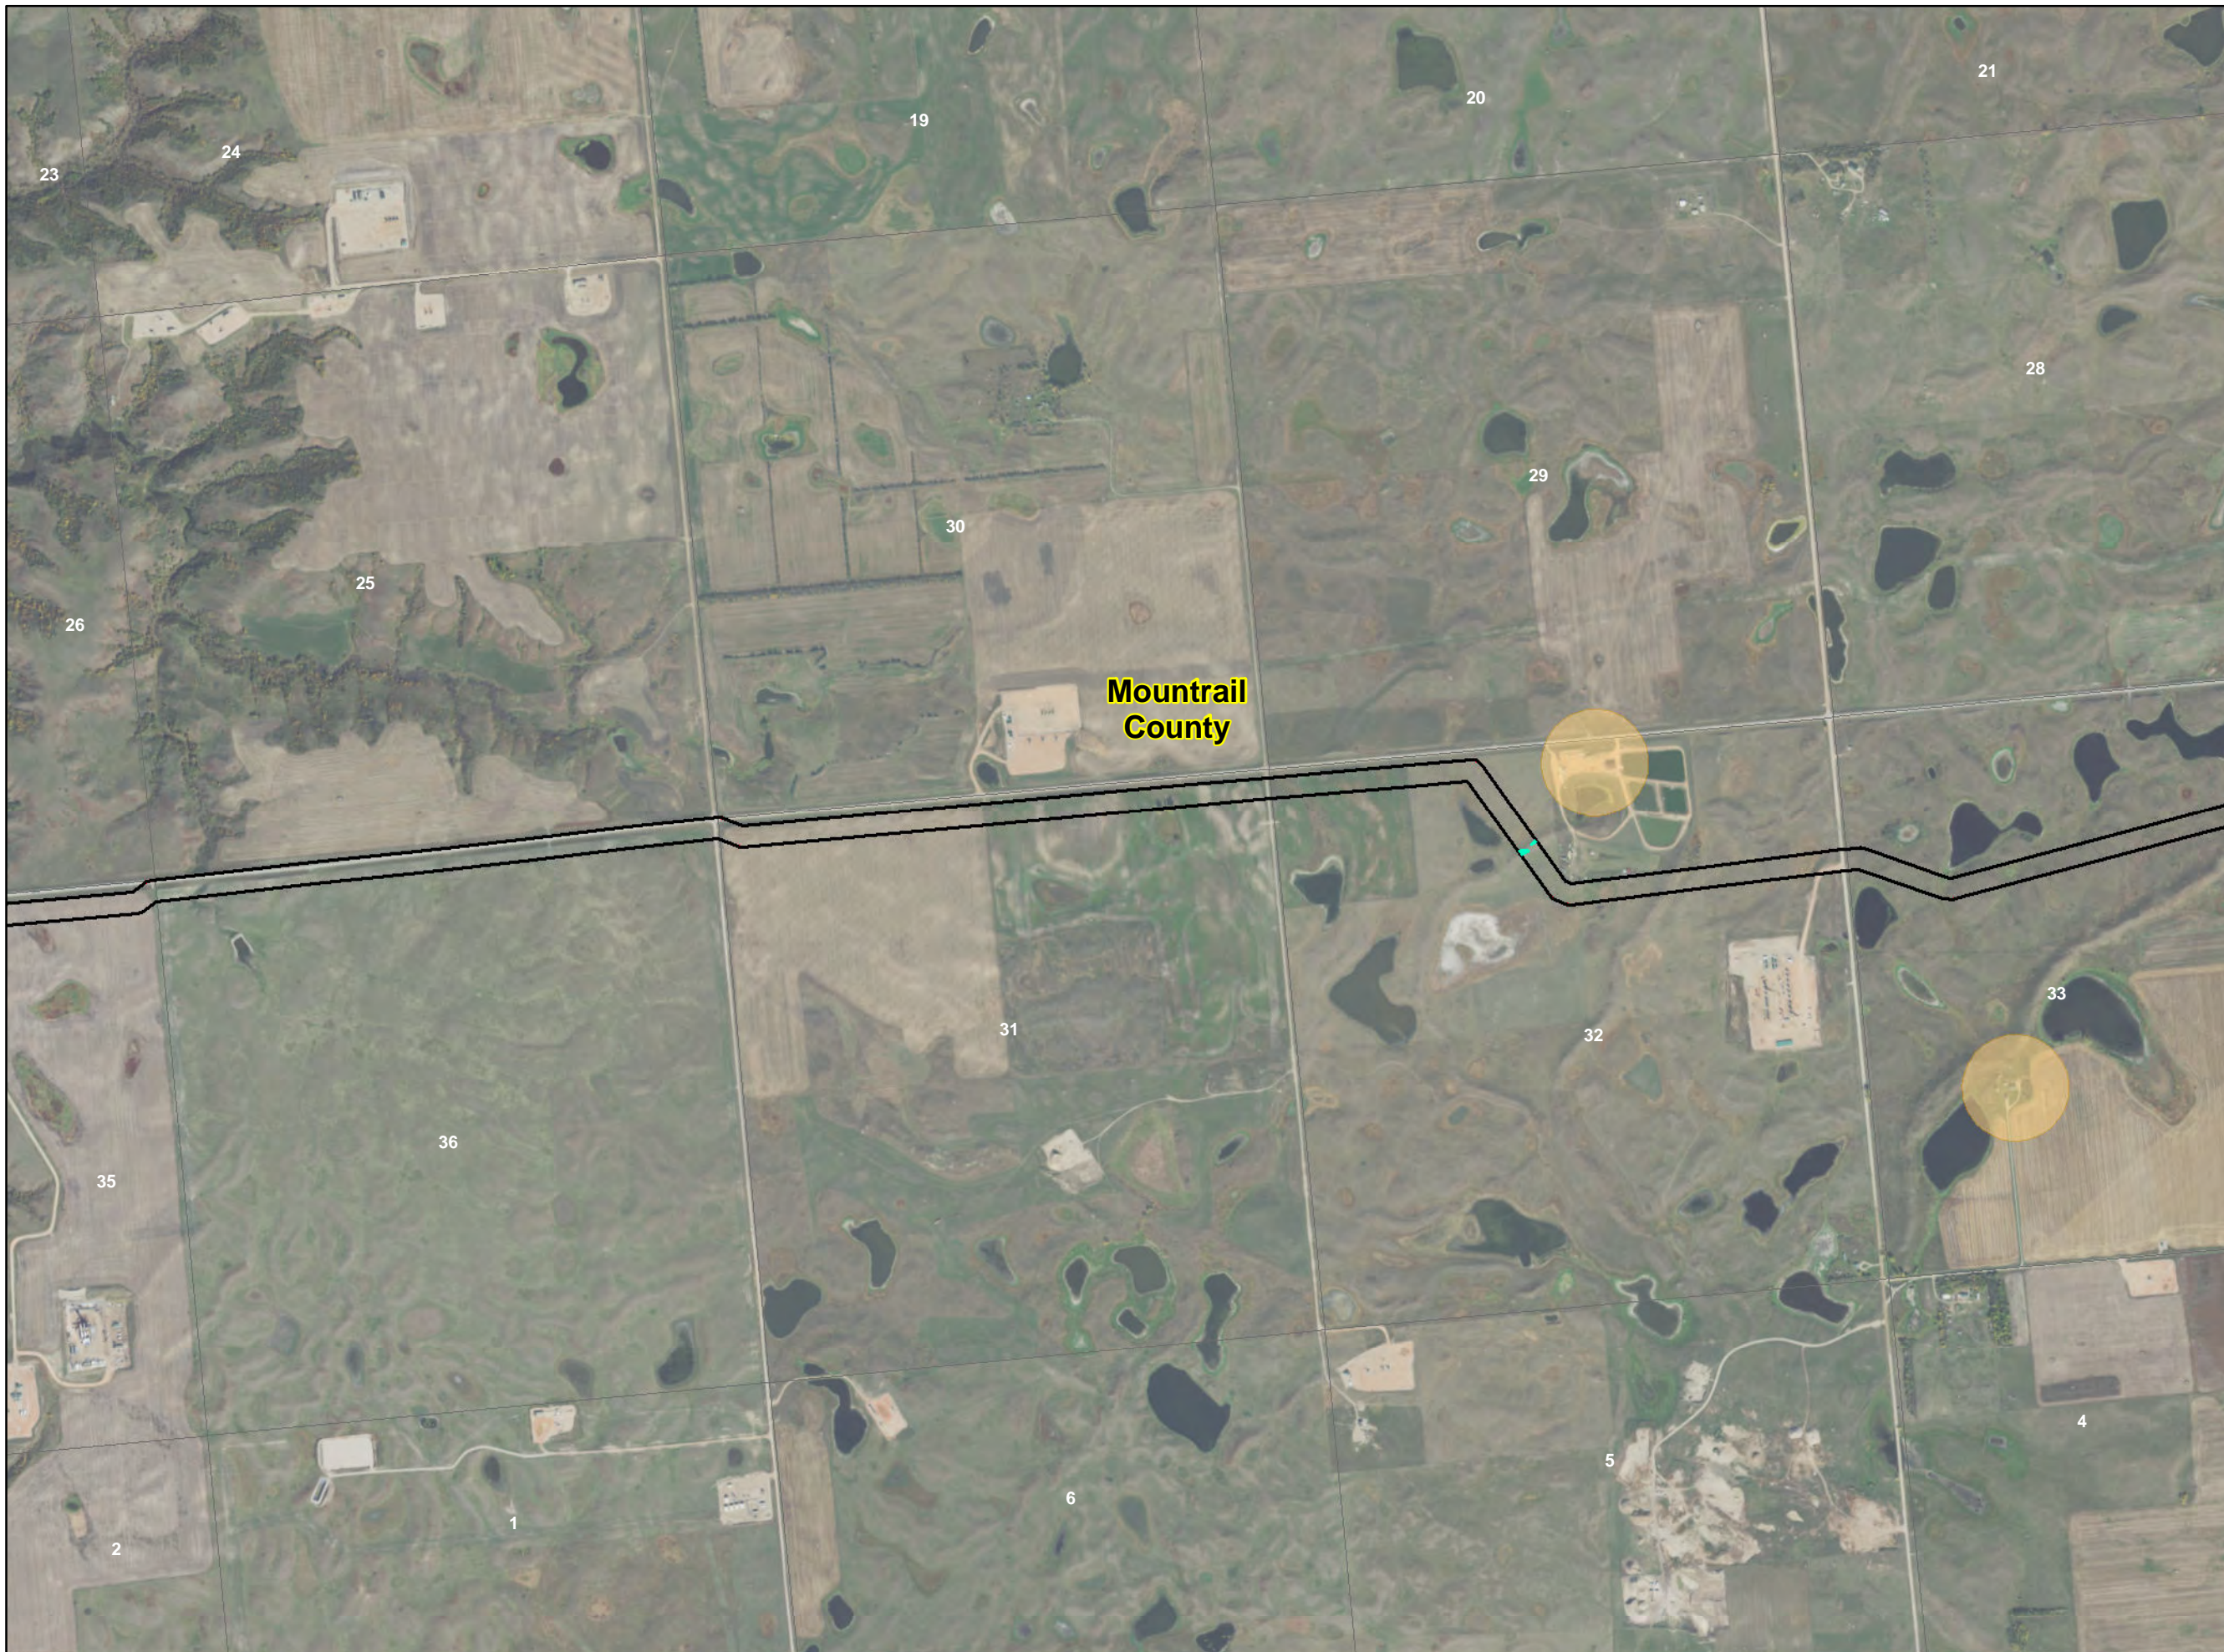

Exclusion & Avoidance