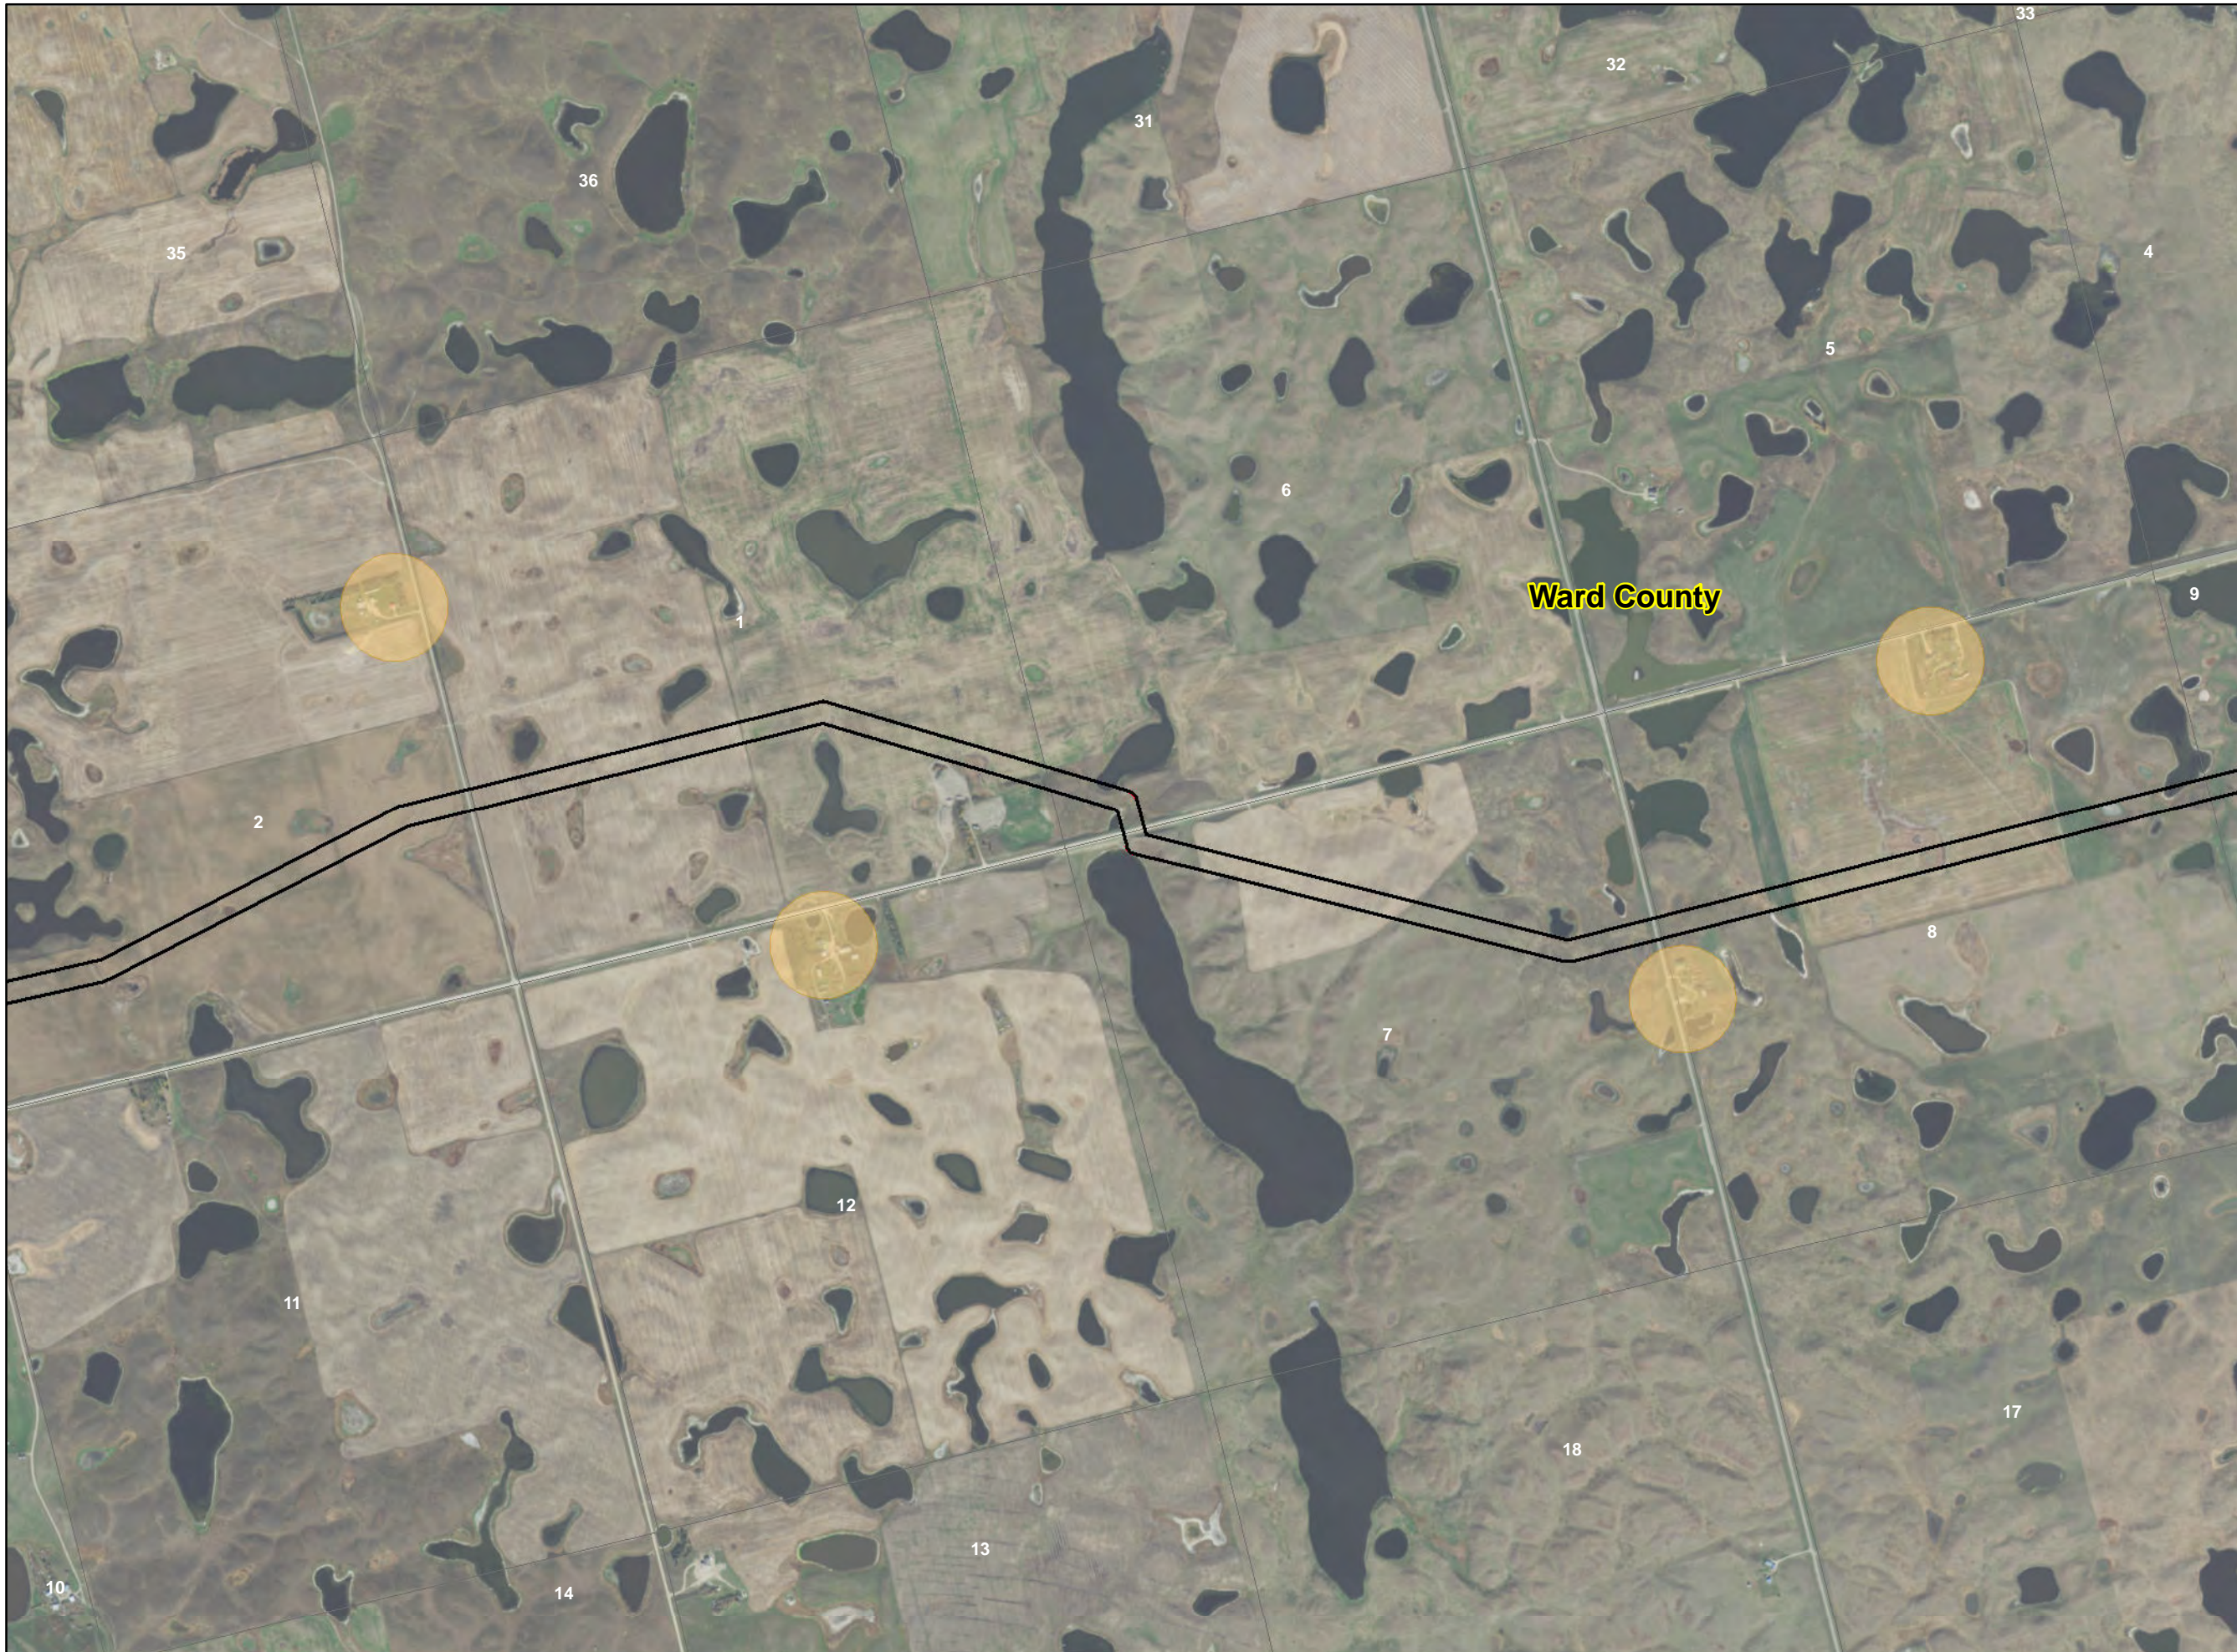

Cenex Pipeline, LLC Refined Fuels Pipeline