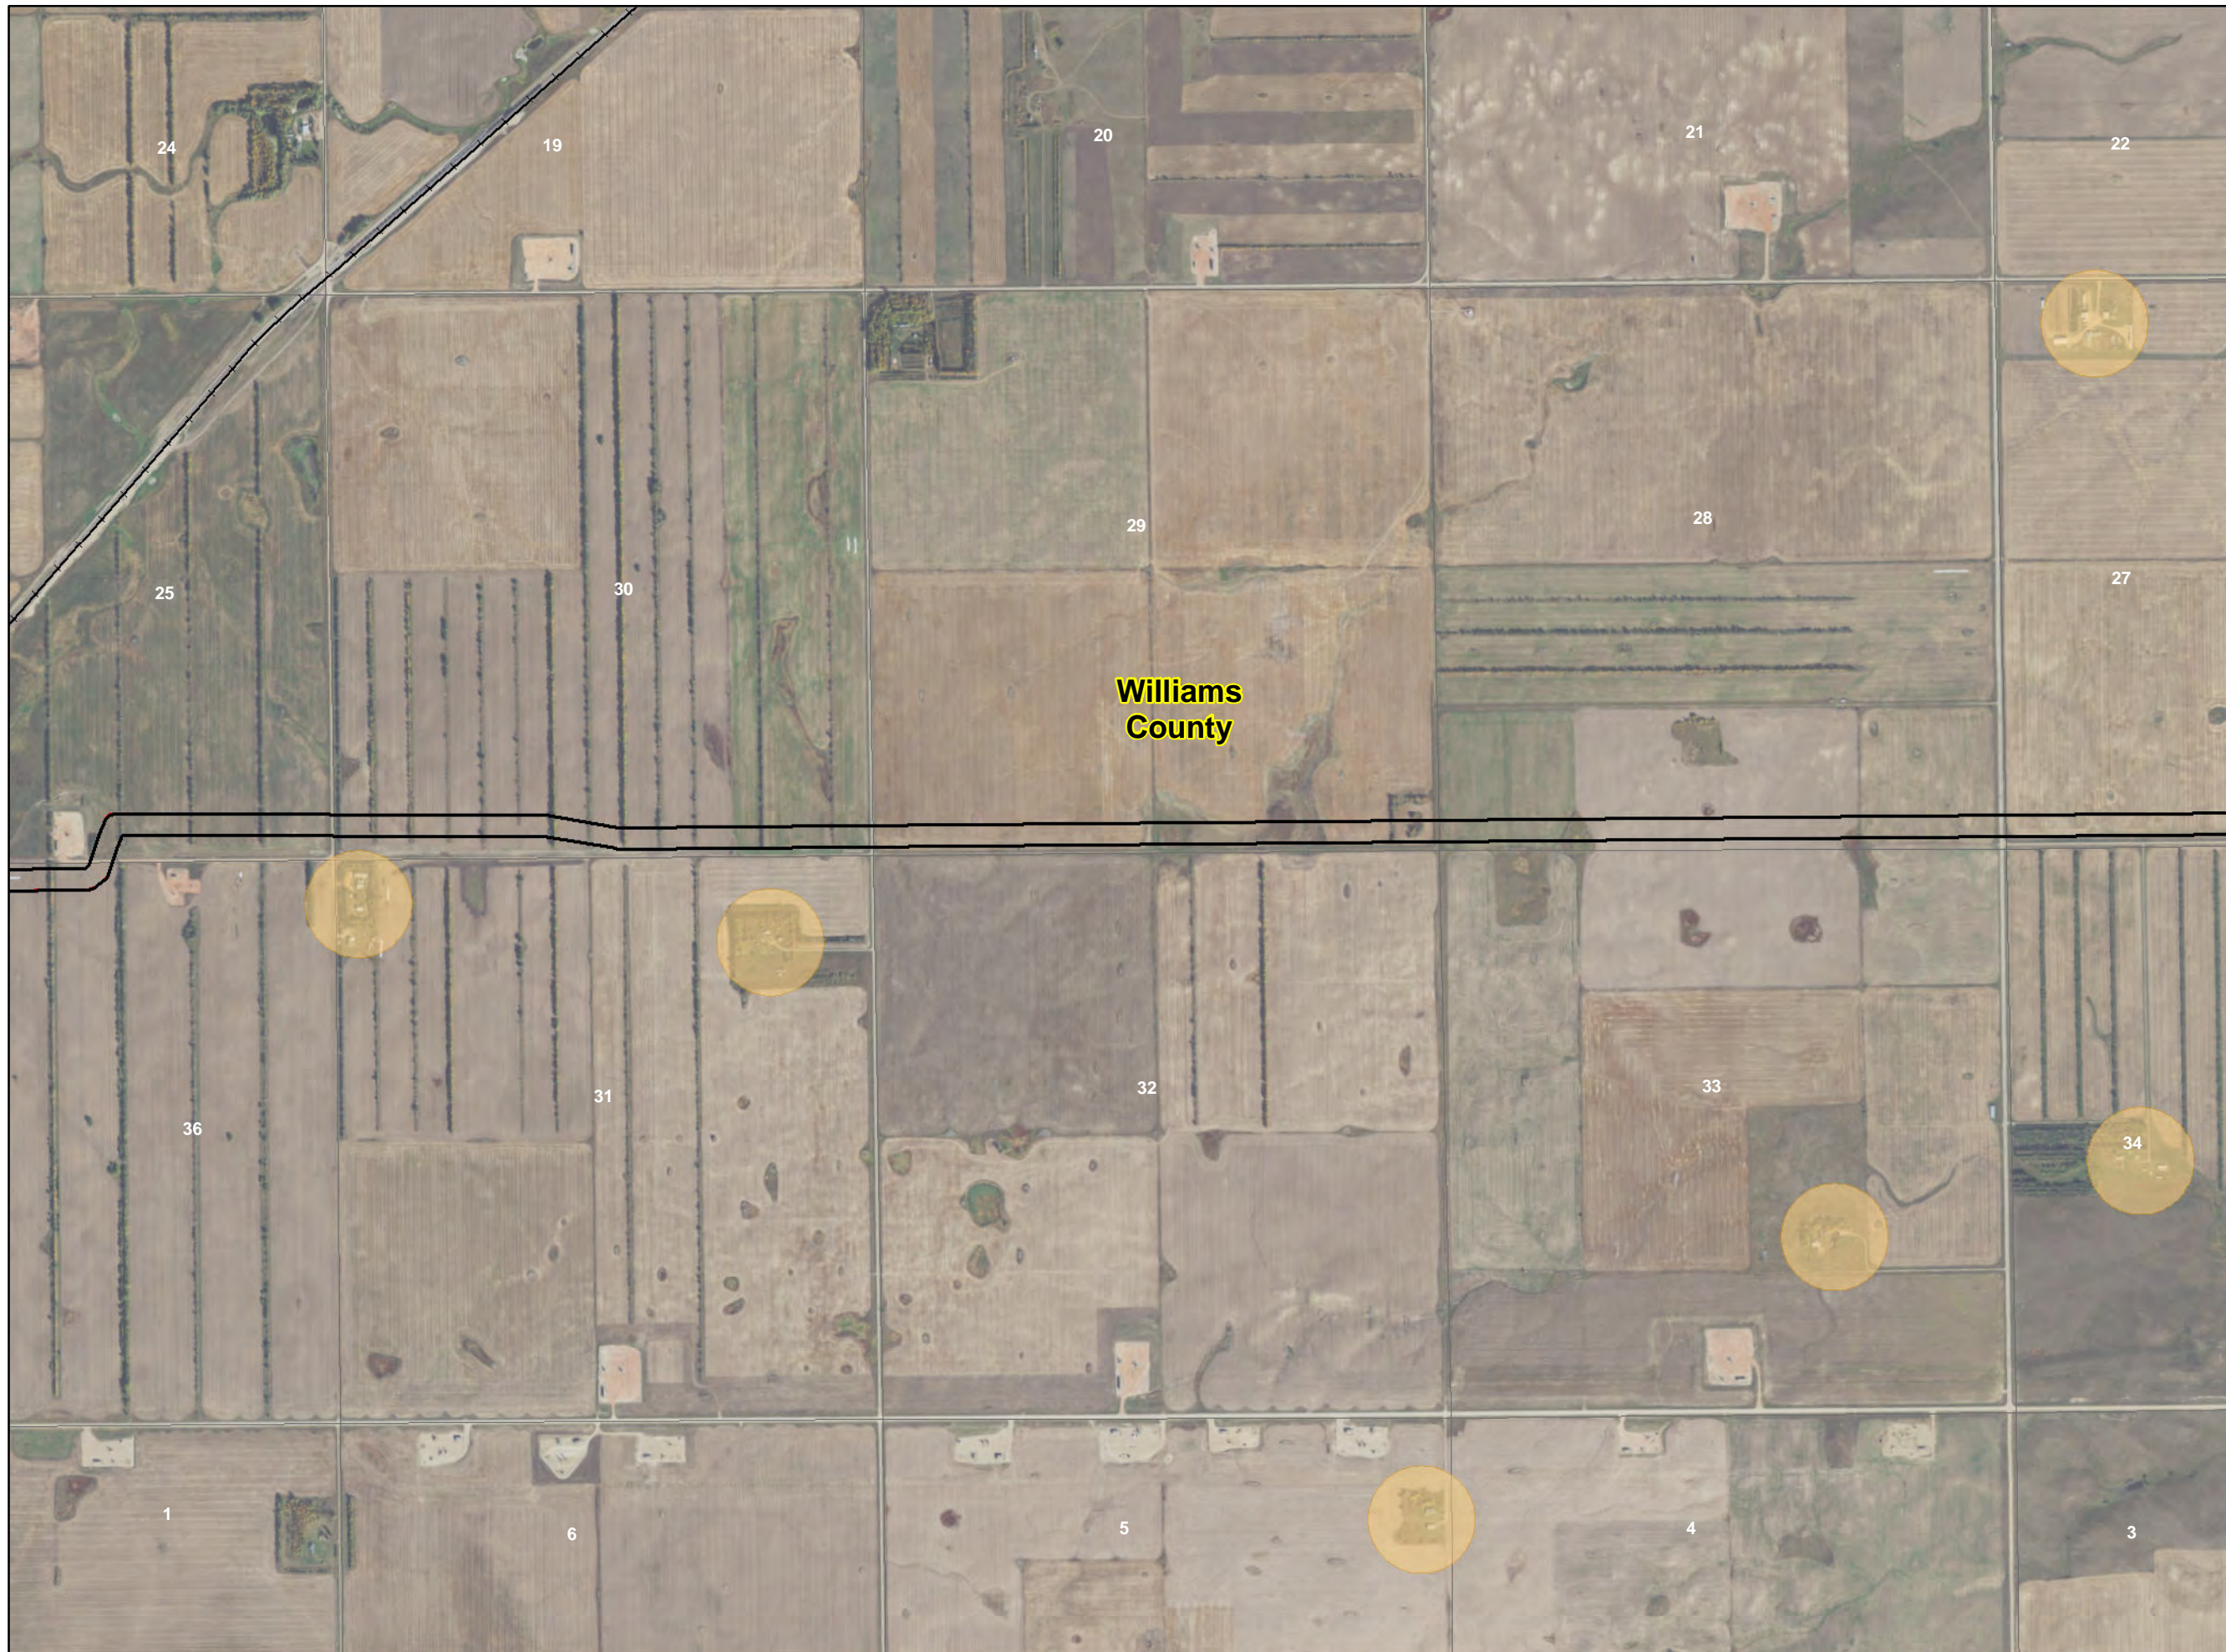

Exclusion & Avoidance