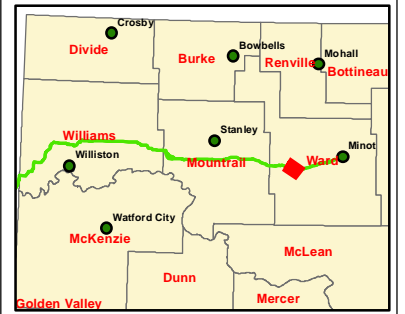

Legend

- Schools - 500' Avoidance
- Missile Site - 1200' Exclusion
- Residential/Commercial Building - 500' Avoidance
- Previous Study Area
- Potential Dakota Skipper Habitat
- Historic Landslide Areas
- Current Study Area

Exclusion & Avoidance