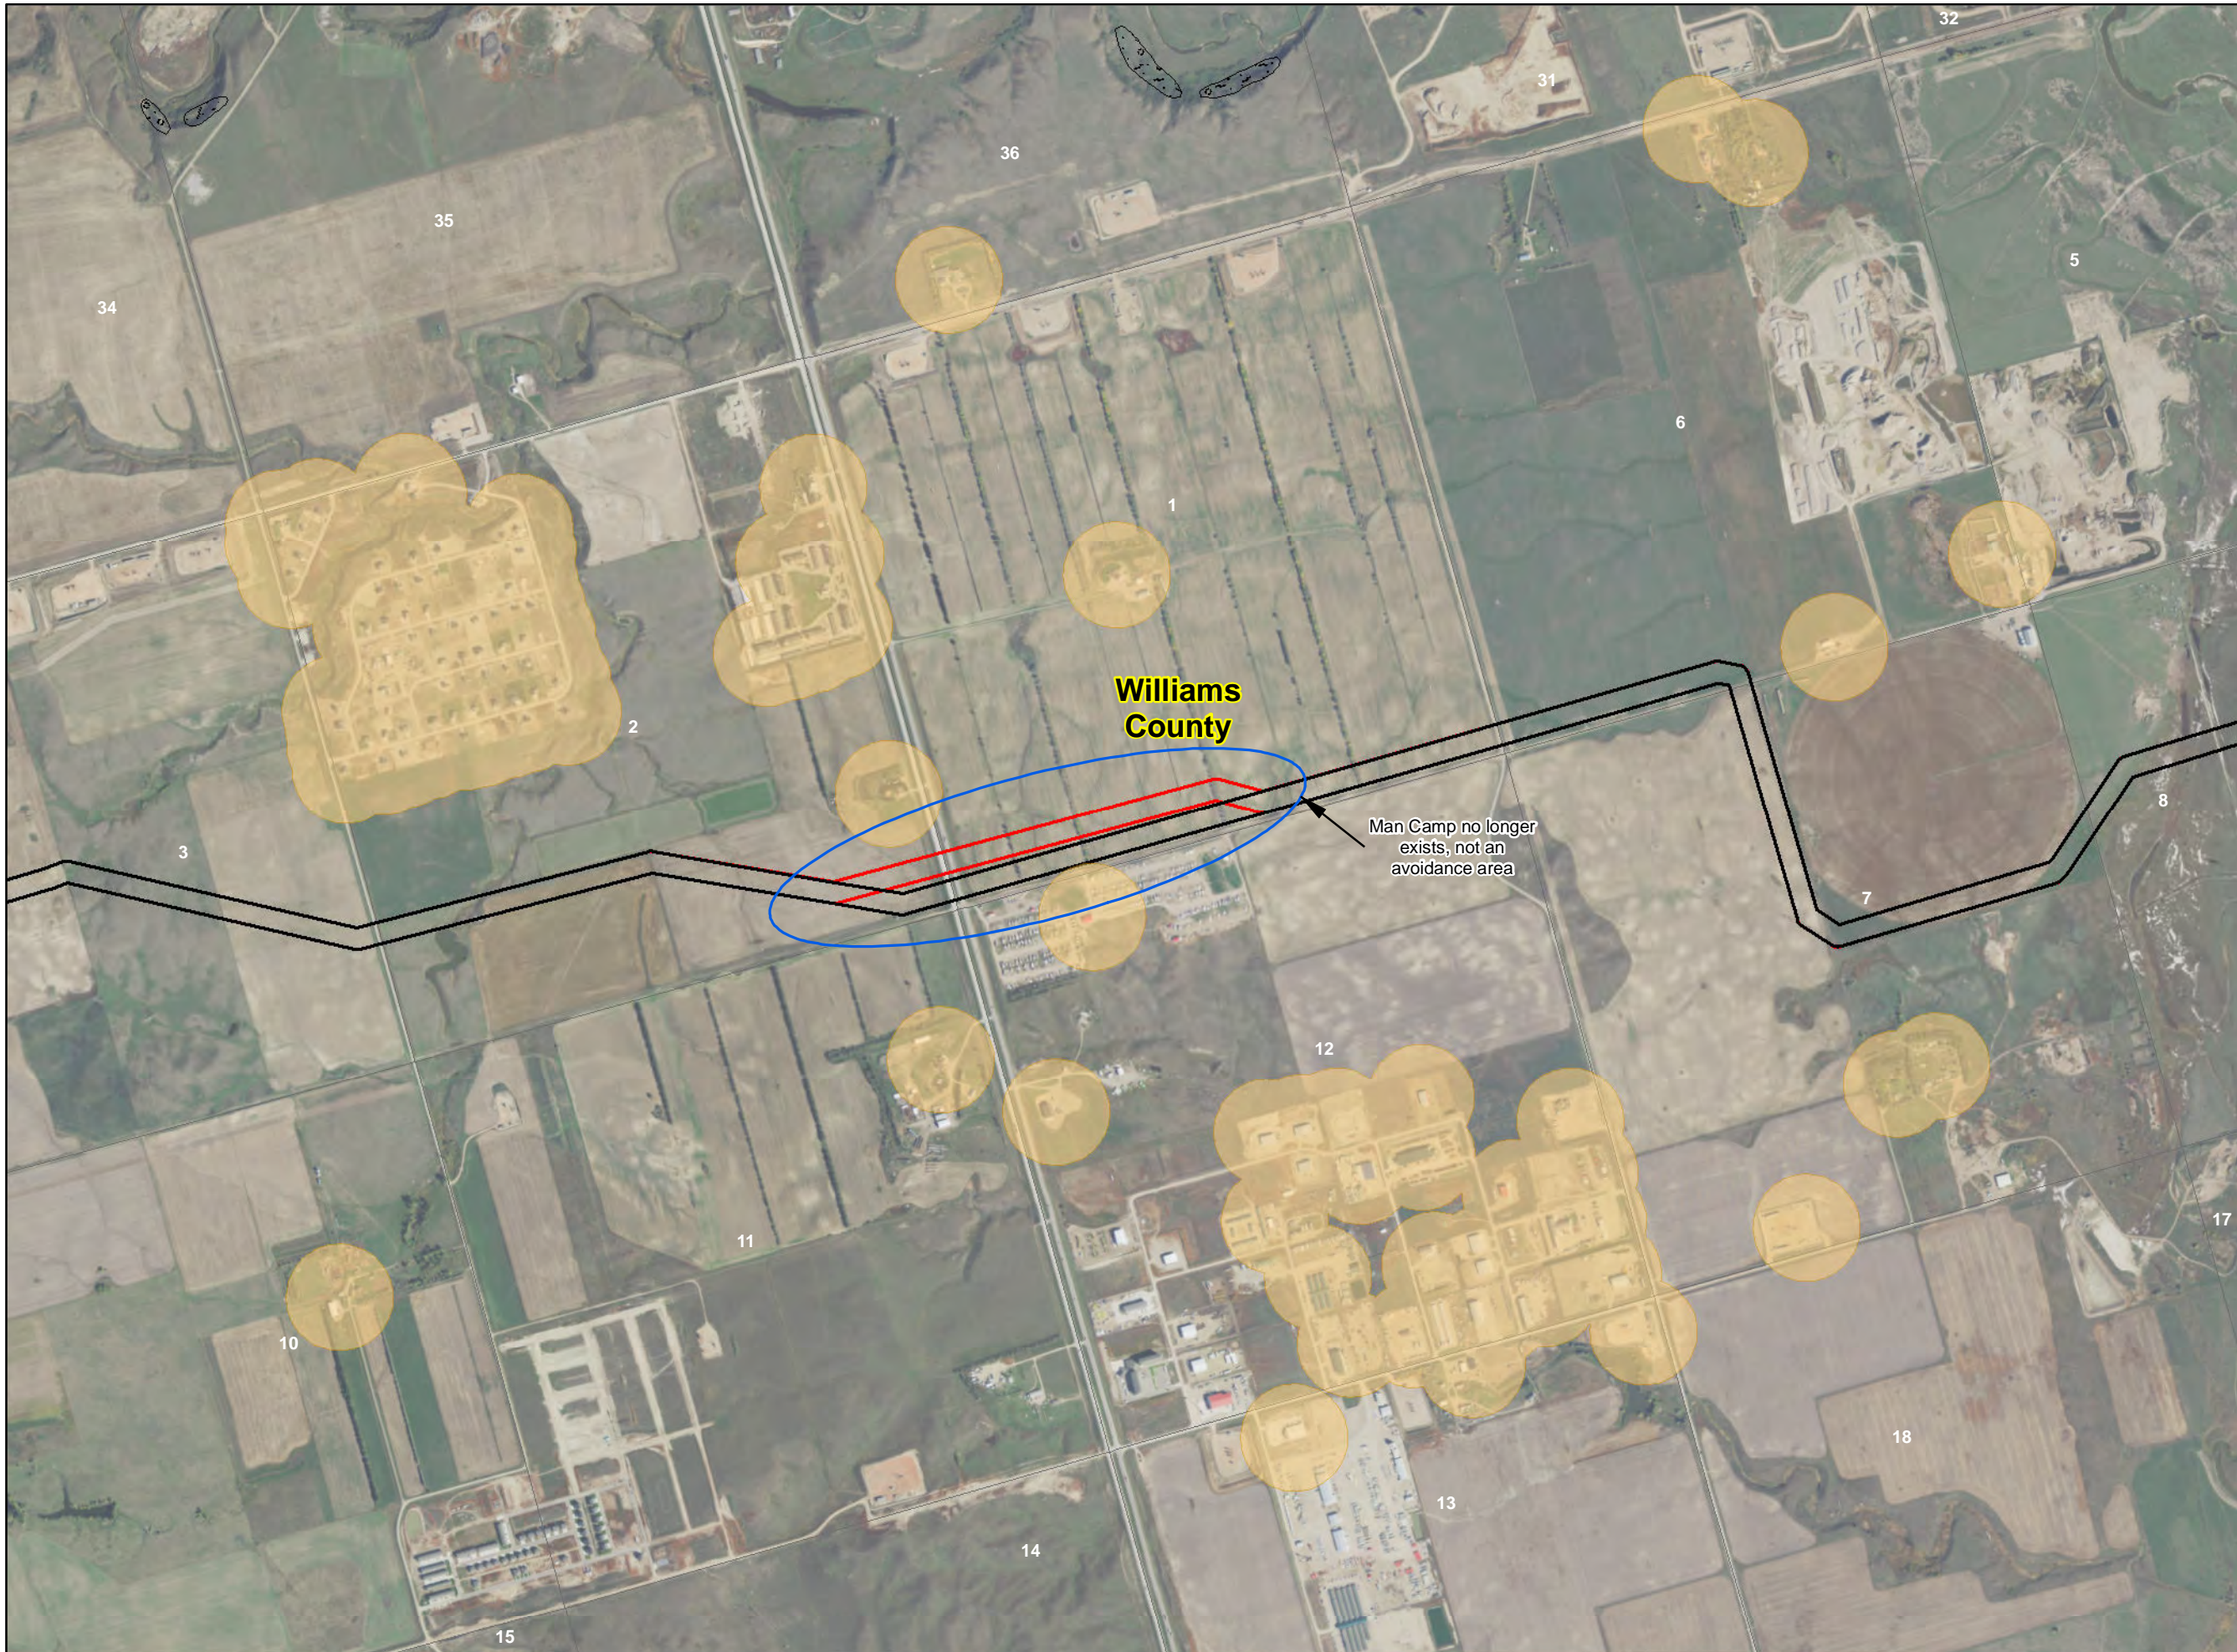

Cenex Pipeline, LLC Refined Fuels Pipeline