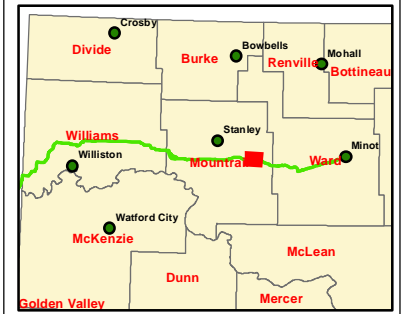

Legend

- Schools - 500' Avoidance
- Missile Site - 1200' Exclusion
- Residential/Commercial Building - 500' Avoidance
- Previous Study Area
- Potential Dakota Skipper Habitat
- Historic Landslide Areas
- Current Study Area

Exclusion & Avoidance