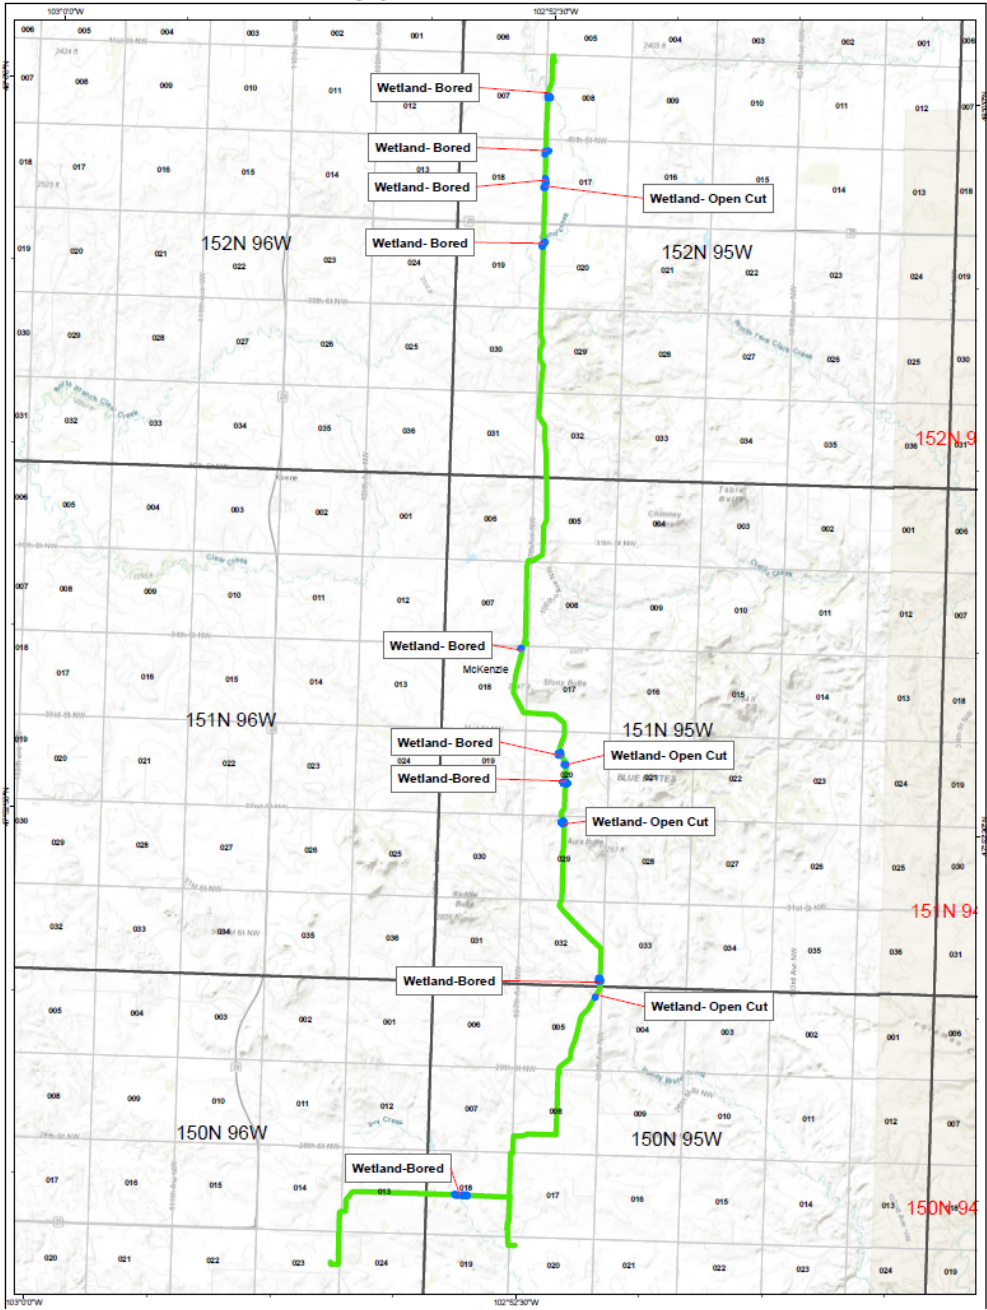

Keene Oil Gathering Pipeline Conversion- Construction

Public Service Commission

Certification of Corridor Compatibility and Route Permit Application

- Legend**
- Keene Oil Gathering Centerline
 - Wetlands
 - Township
 - Section
 - Counties