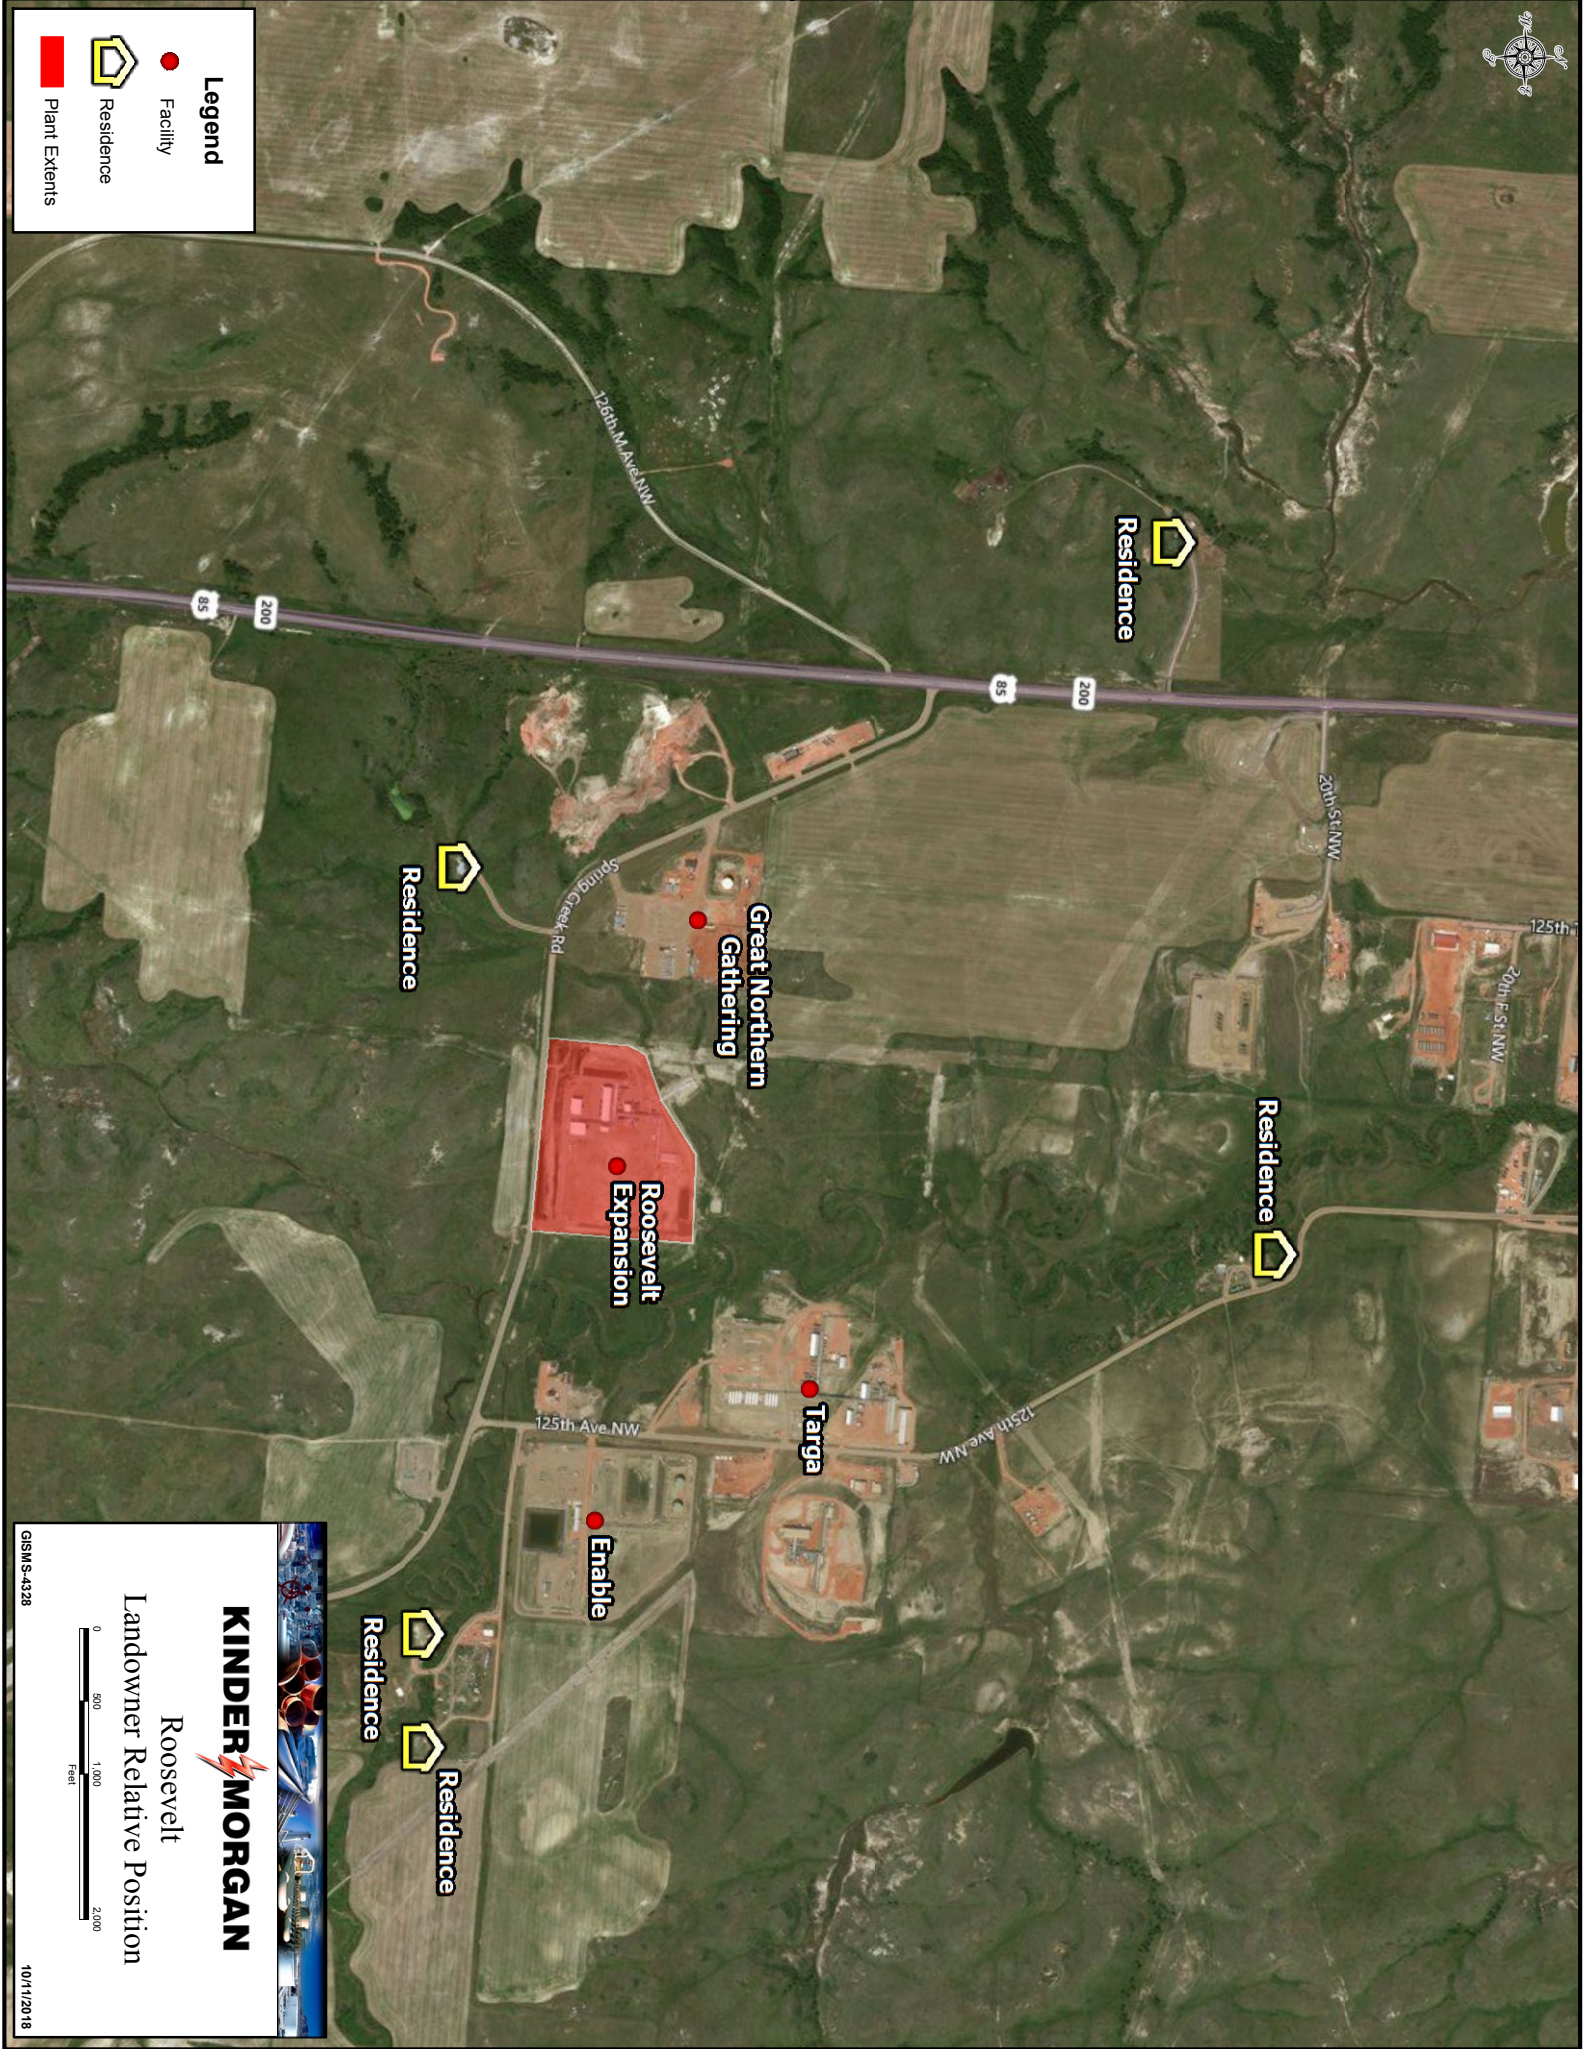

Late Filed Exhibit 9: Map Detailing Location of Landowners

Legend

- Facility
- 🏠 Residence
- 🔴 Plant Extents

KINDER MORGAN

Roosevelt

Landowner Relative Position

GISMS-4328

10/11/2018