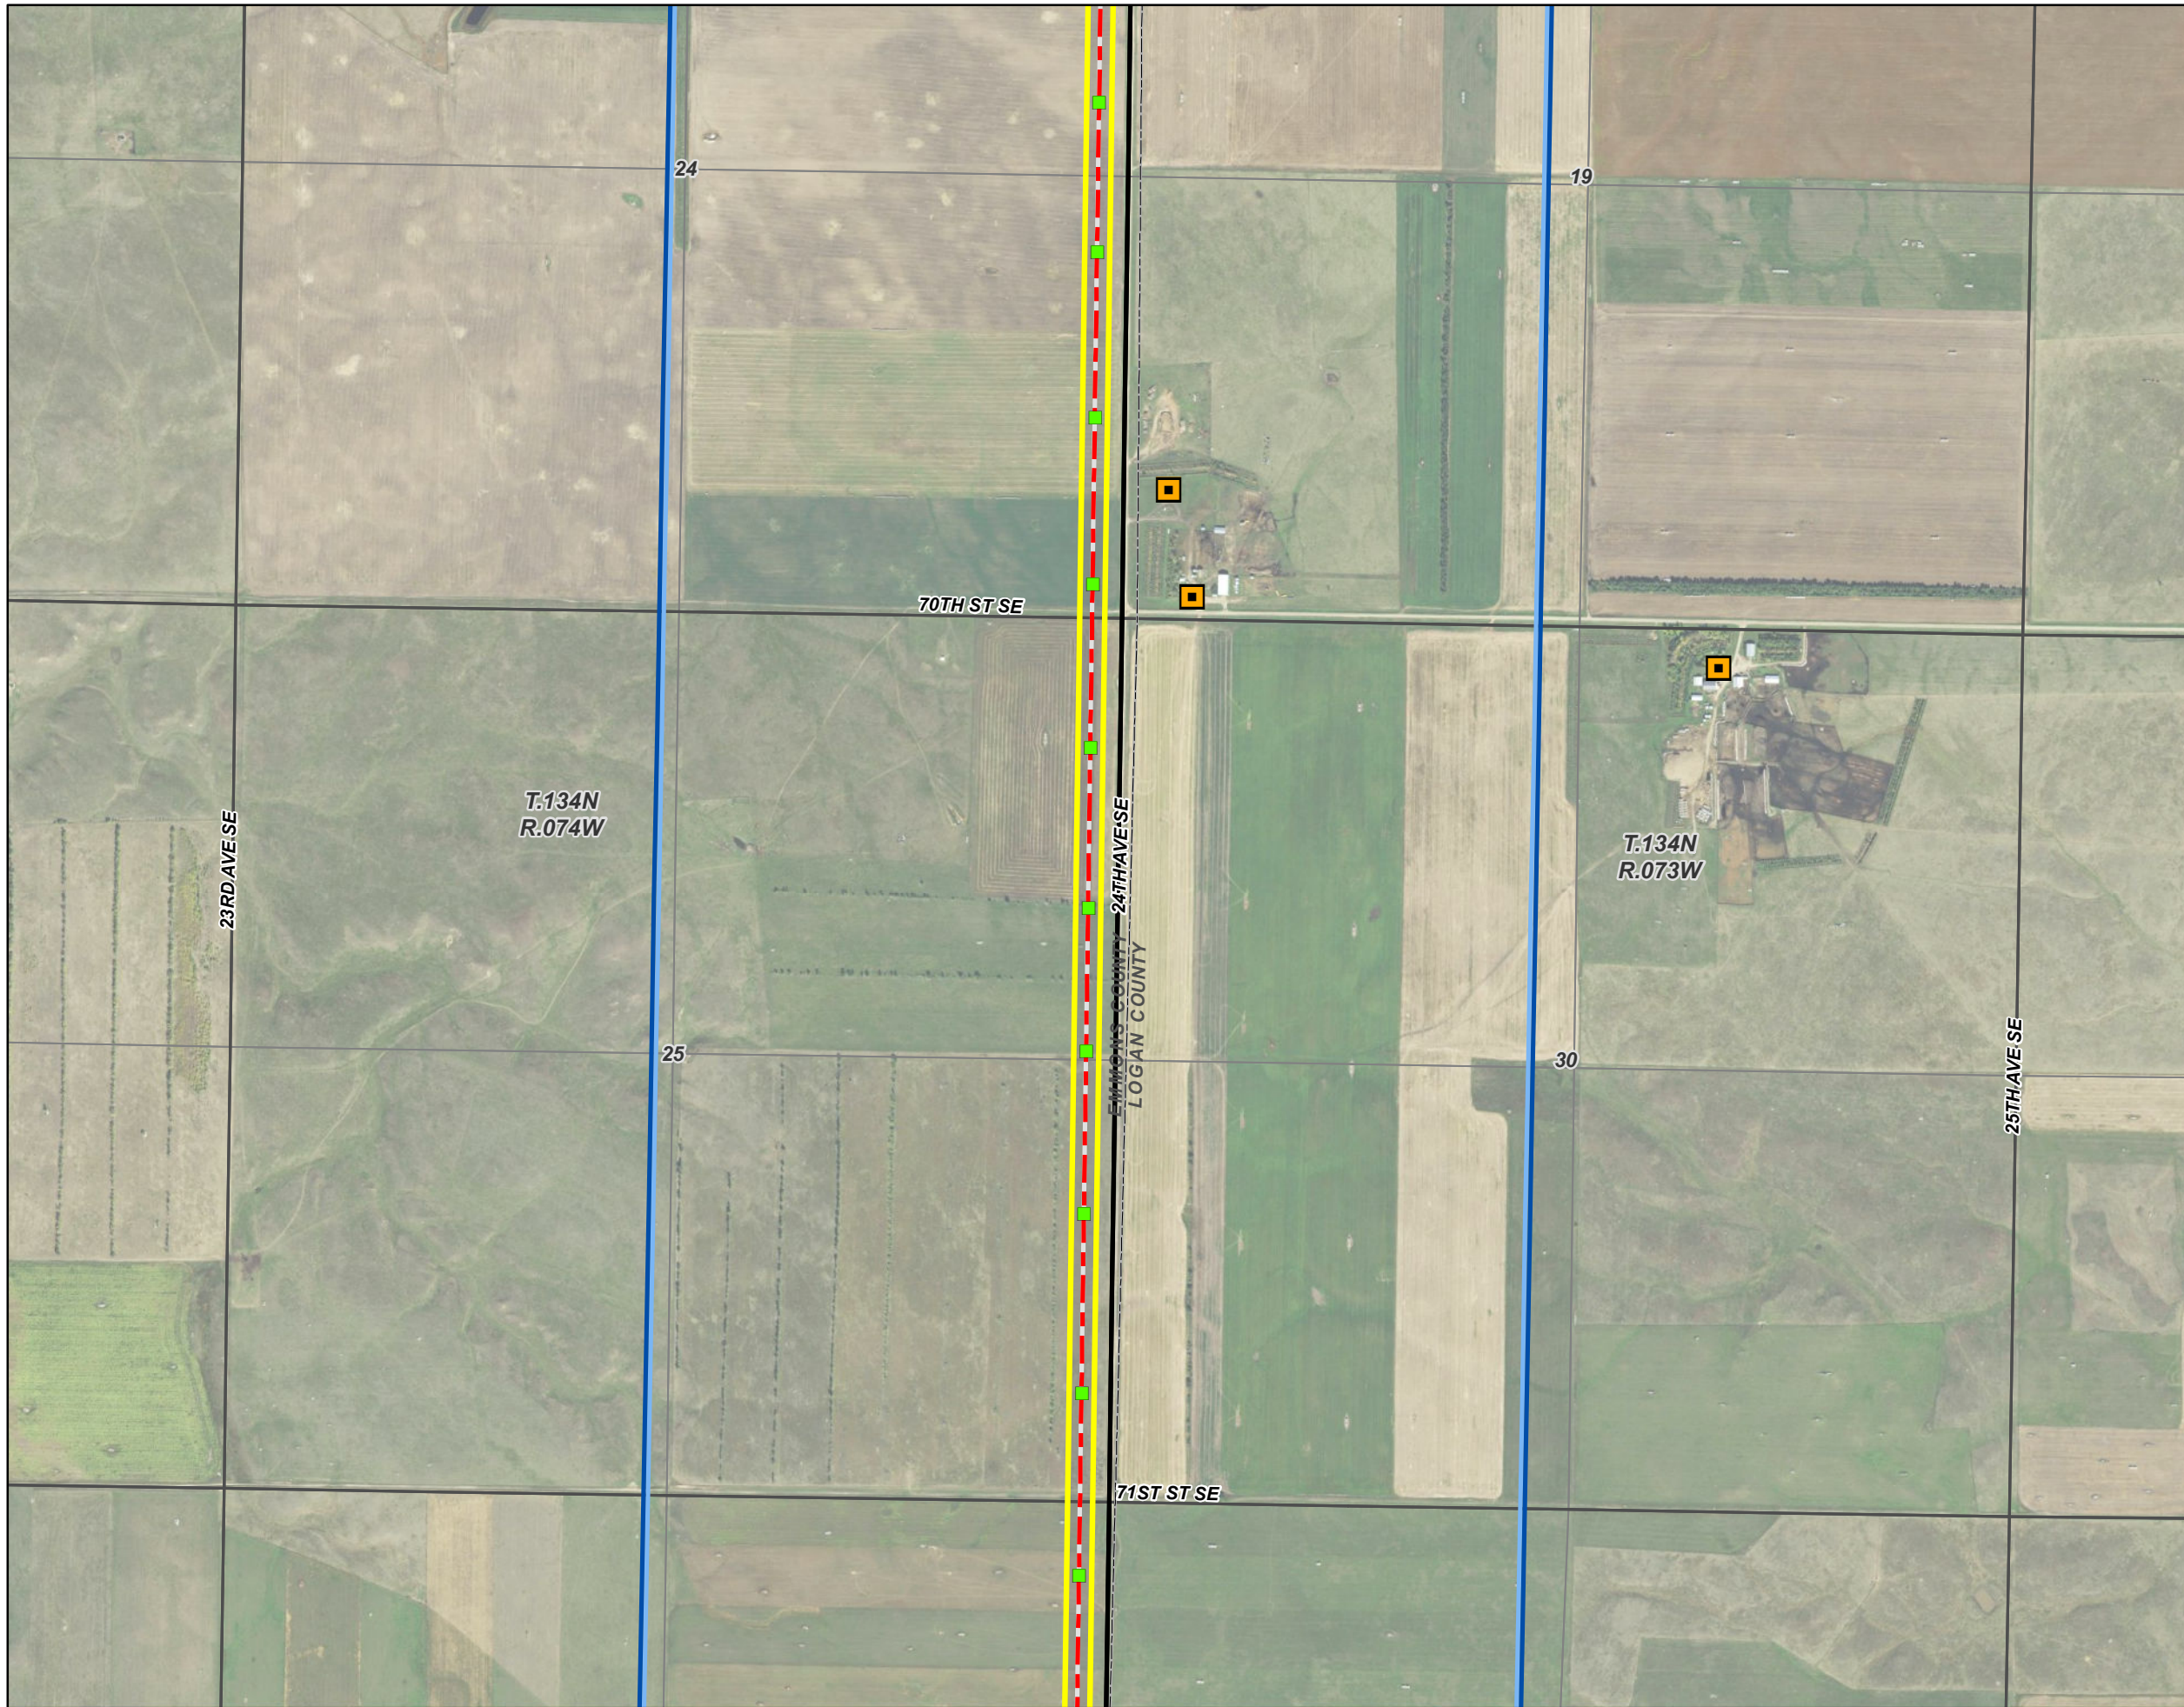

- Legend**
- Occupied Residence - Participating Landowner
 - Occupied Residence - Non-Participating Landowner
 - Project Route
 - Pole Location
 - Project Corridor
 - Construction Easement
 - PLSS Township
 - PLSS Section
 - PLSS Quarter Section

**Infrastructure and
Occupied Residences**

Map 1 of 4
**Emmons-Logan 230 kV
Transmission Line**
Emmons and Logan Counties, ND

- Legend**
- Occupied Residence - Participating Landowner
 - Project Route
 - Pole Location
 - Project Corridor
 - Construction Easement
 - PLSS Township
 - PLSS Section
 - PLSS Quarter Section

**Infrastructure and
Occupied Residences**
Map 2 of 4
Emmons-Logan 230 kV
Transmission Line
Emmons and Logan Counties, ND

- Legend**
- Occupied Residence - Participating Landowner
 - Project Route
 - Pole Location
 - Project Corridor
 - Construction Easement
 - PLSS Township
 - PLSS Section
 - PLSS Quarter Section

**Infrastructure and
Occupied Residences**
Map 3 of 4
**Emmons-Logan 230 kV
Transmission Line**
Emmons and Logan Counties, ND

- Legend**
- Occupied Residence - Participating Landowner
 - Project Route
 - Pole Location
 - Project Corridor
 - Construction Easement
 - PLSS Township
 - PLSS Section
 - PLSS Quarter Section