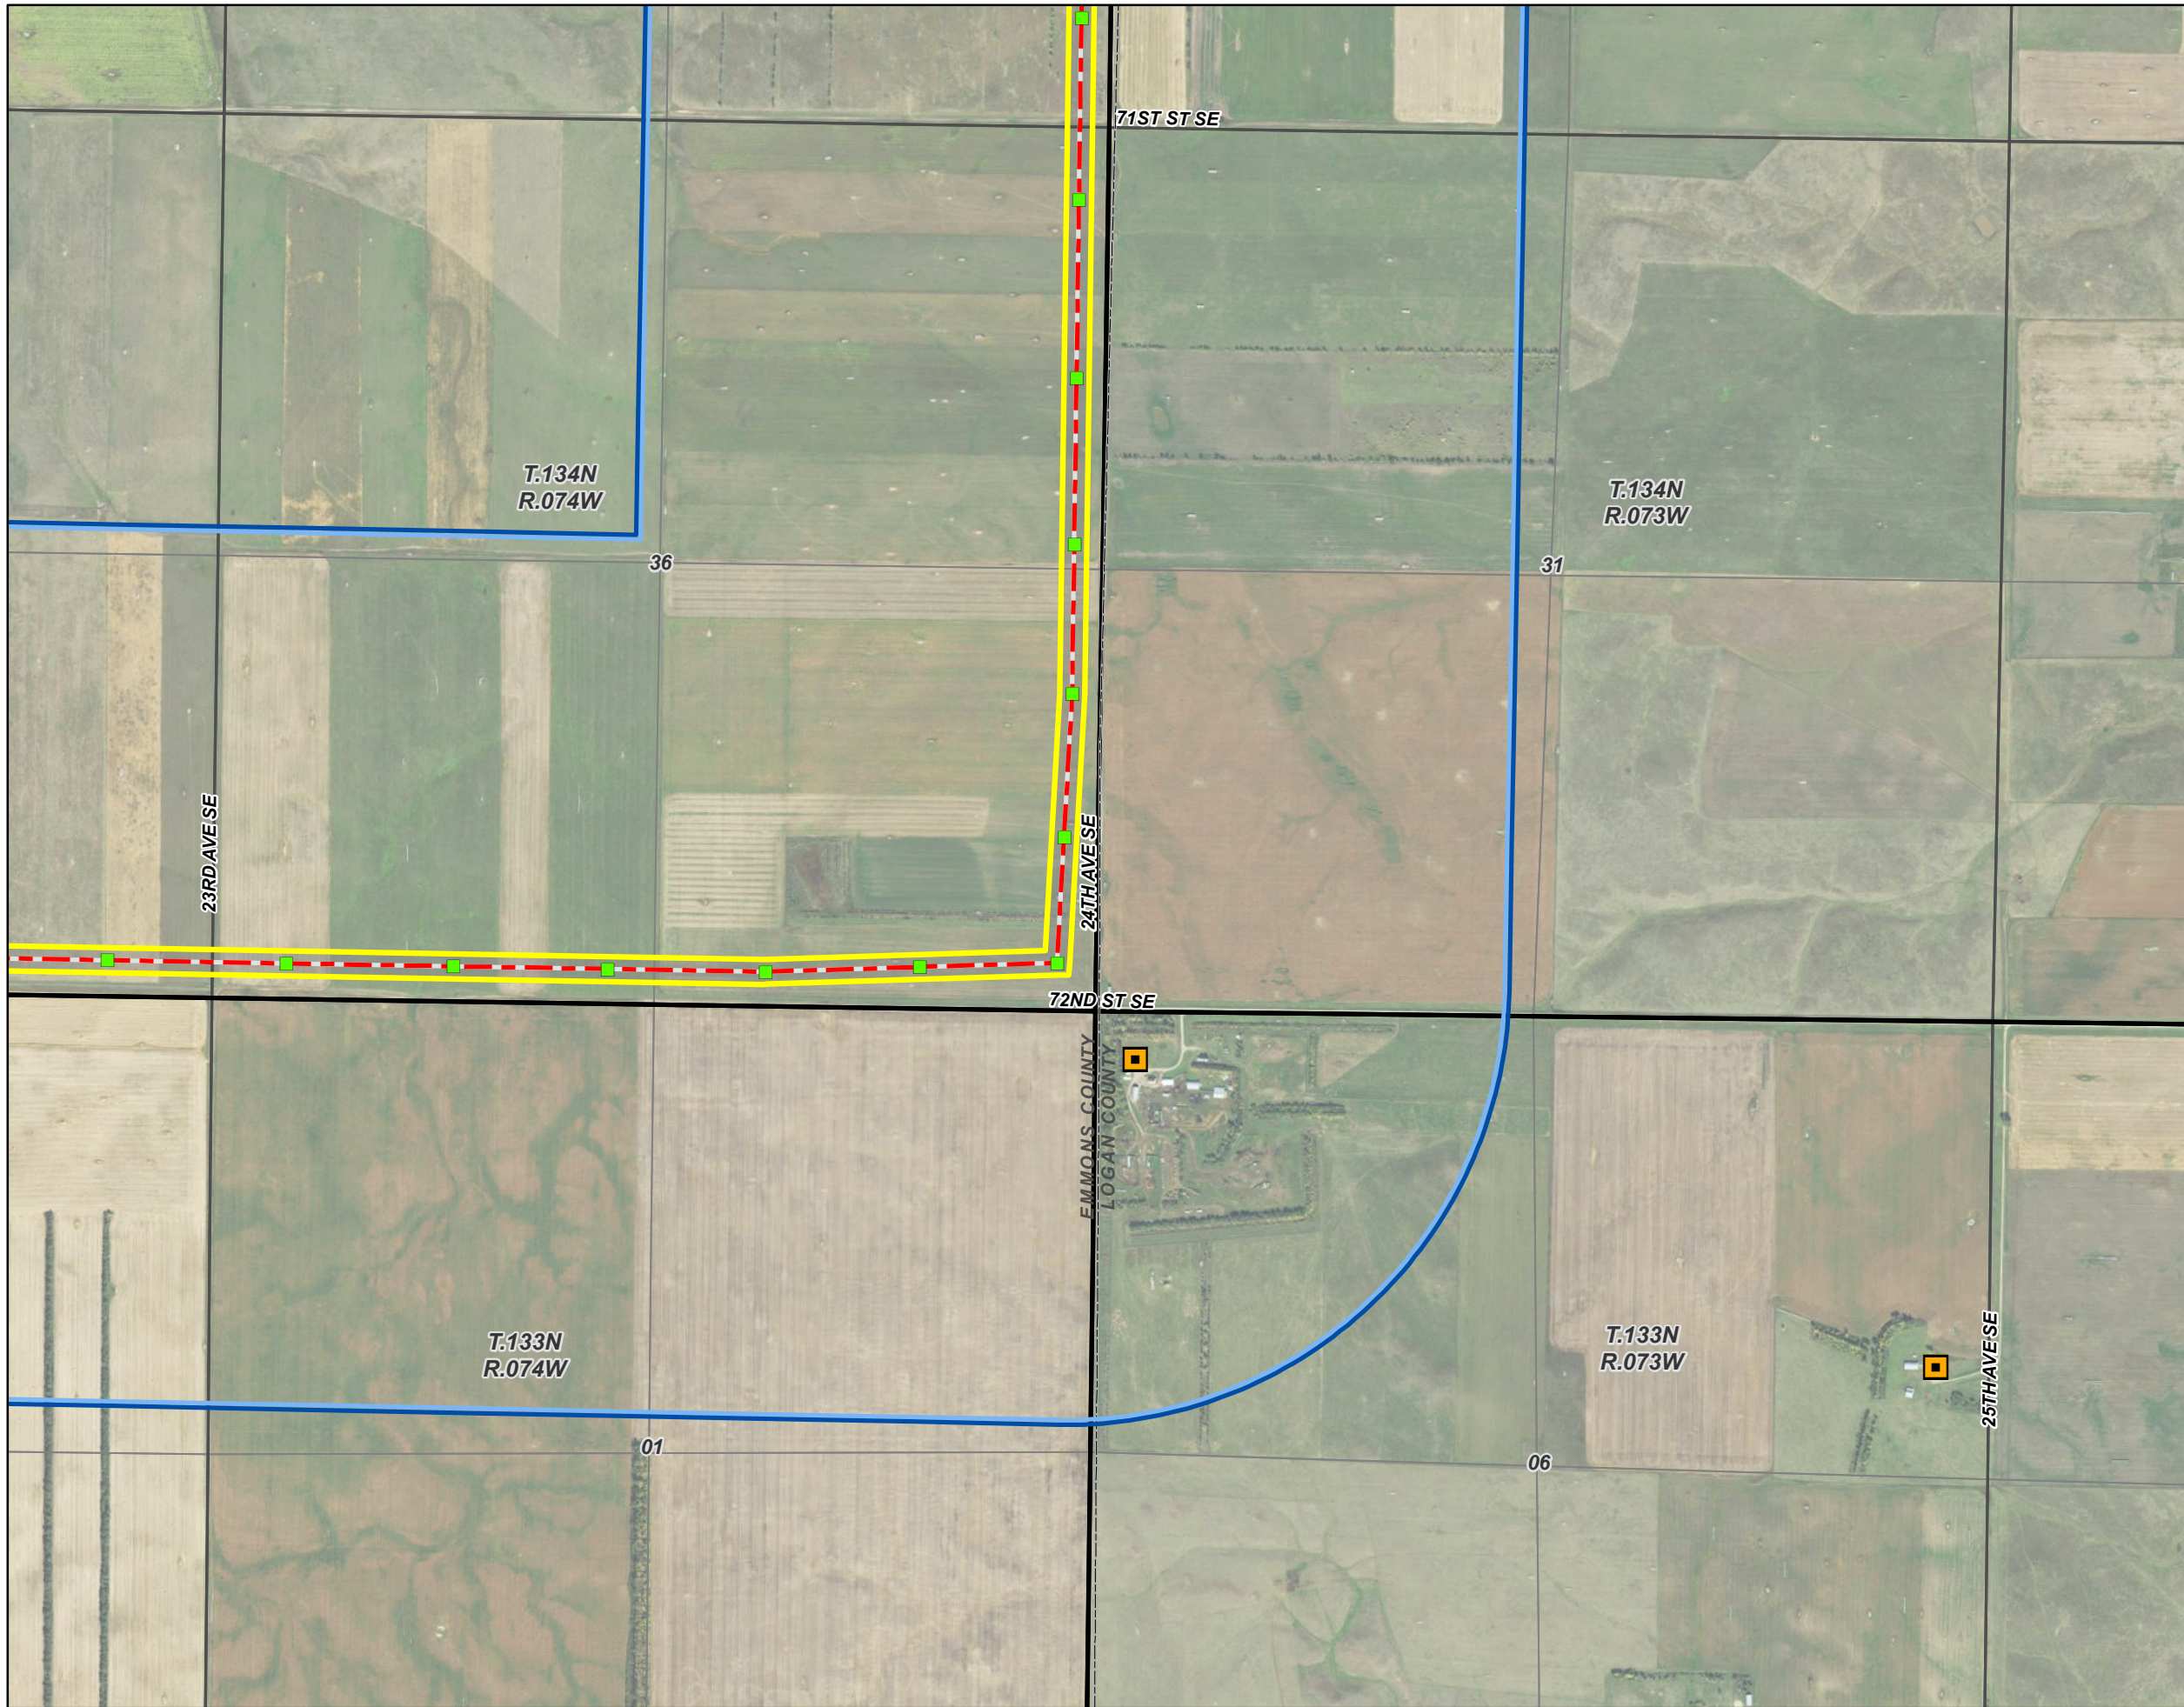

- Legend**
- Occupied Residence - Participating Landowner
 - Occupied Residence - Non-Participating Landowner
 - Project Route
 - Pole Location
 - Project Corridor
 - Construction Easement
 - PLSS Township
 - PLSS Section
 - PLSS Quarter Section

**Infrastructure and
Occupied Residences**

Map 1 of 4
**Emmons-Logan 230 kV
Transmission Line**
Emmons and Logan Counties, ND

- Legend**
- Occupied Residence - Participating Landowner
 - Project Route
 - Pole Location
 - Project Corridor
 - Construction Easement
 - PLSS Township
 - PLSS Section
 - PLSS Quarter Section

**Infrastructure and
Occupied Residences**
Map 2 of 4
Emmons-Logan 230 kV
Transmission Line
Emmons and Logan Counties, ND

- Legend**
- Occupied Residence - Participating Landowner
 - Project Route
 - Pole Location
 - Project Corridor
 - Construction Easement
 - PLSS Township
 - PLSS Section
 - PLSS Quarter Section

**Infrastructure and
Occupied Residences**
Map 3 of 4
**Emmons-Logan 230 kV
Transmission Line**
Emmons and Logan Counties, ND

- Legend**
- Occupied Residence - Participating Landowner
 - Project Route
 - Pole Location
 - Project Corridor
 - Construction Easement
 - PLSS Township
 - PLSS Section
 - PLSS Quarter Section