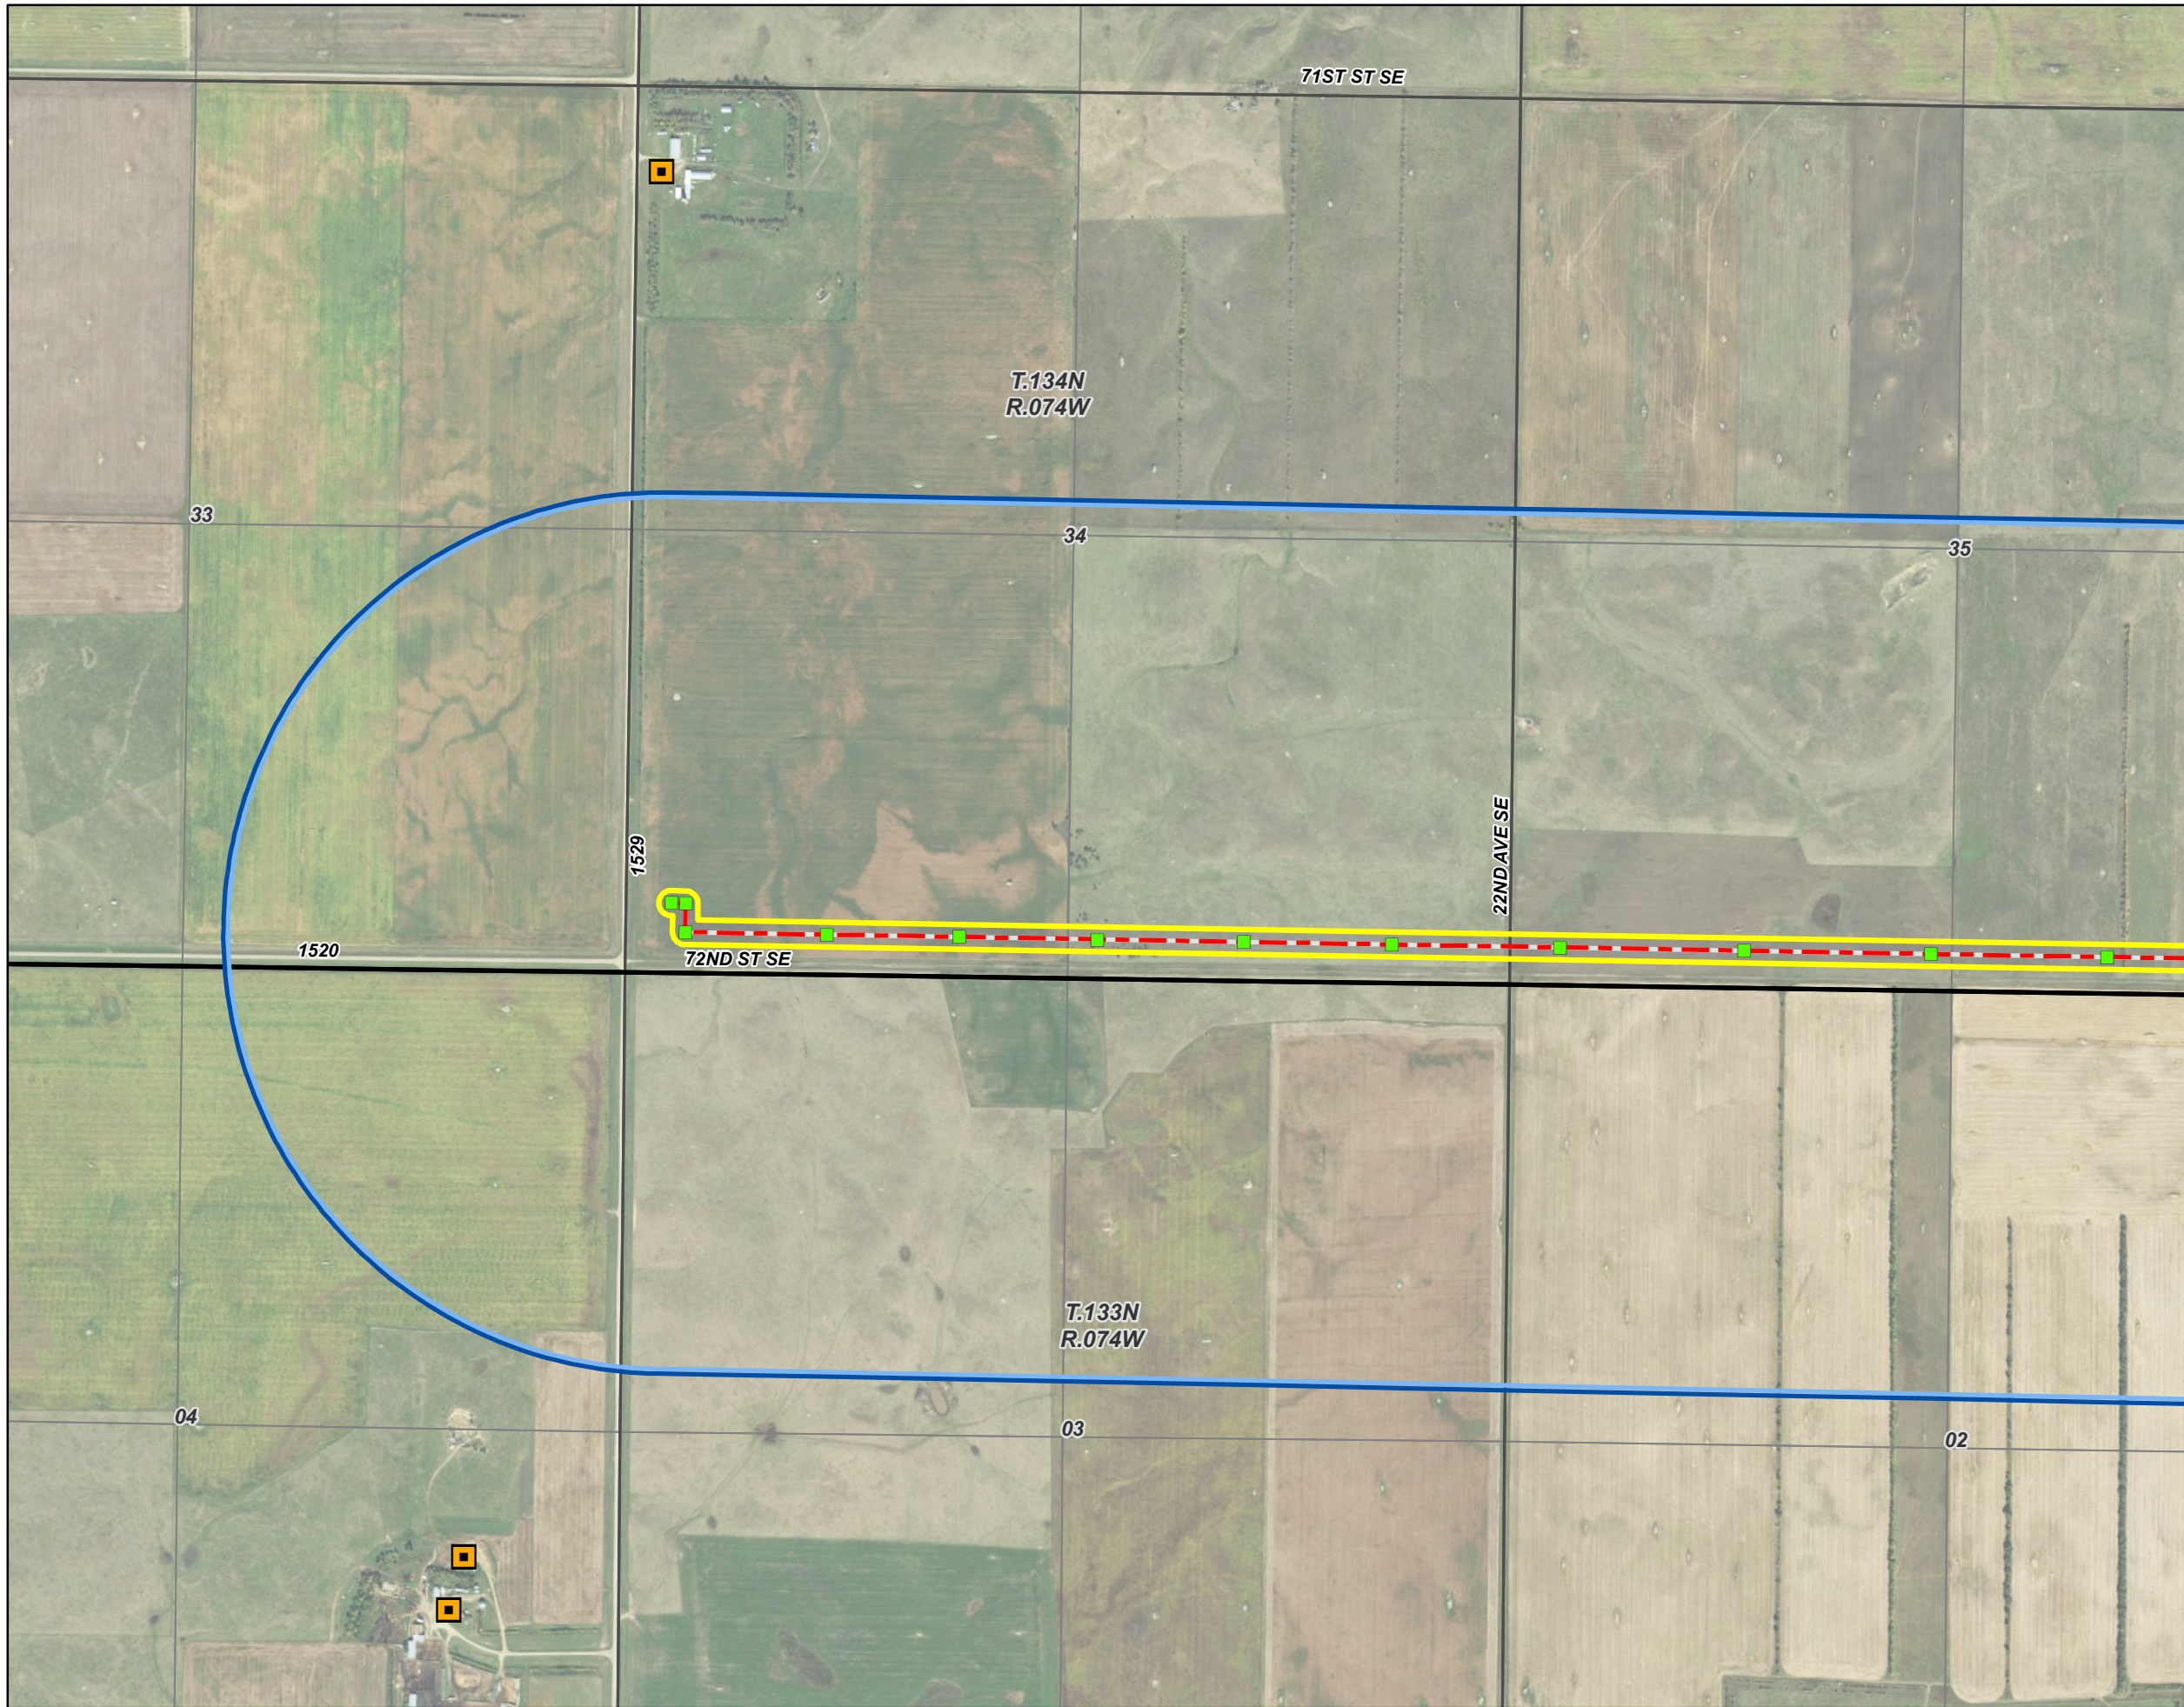

- Legend**
- Occupied Residence - Participating Landowner
 - Occupied Residence - Non-Participating Landowner
 - Project Route
 - Pole Location
 - Project Corridor
 - Construction Easement
 - PLSS Township
 - PLSS Section
 - PLSS Quarter Section

**Infrastructure and
Occupied Residences**

Map 1 of 4
**Emmons-Logan 230 kV
Transmission Line**
Emmons and Logan Counties, ND

- Legend**
- Occupied Residence - Participating Landowner
 - Project Route
 - Pole Location
 - Project Corridor
 - Construction Easement
 - PLSS Township
 - PLSS Section
 - PLSS Quarter Section

**Infrastructure and
Occupied Residences**
Map 2 of 4
Emmons-Logan 230 kV
Transmission Line
Emmons and Logan Counties, ND

- Legend**
- Occupied Residence - Participating Landowner
 - Project Route
 - Pole Location
 - Project Corridor
 - Construction Easement
 - PLSS Township
 - PLSS Section
 - PLSS Quarter Section

**Infrastructure and
Occupied Residences**
Map 3 of 4
**Emmons-Logan 230 kV
Transmission Line**
Emmons and Logan Counties, ND

- Legend**
- Occupied Residence - Participating Landowner
 - Project Route
 - Pole Location
 - Project Corridor
 - Construction Easement
 - PLSS Township
 - PLSS Section
 - PLSS Quarter Section