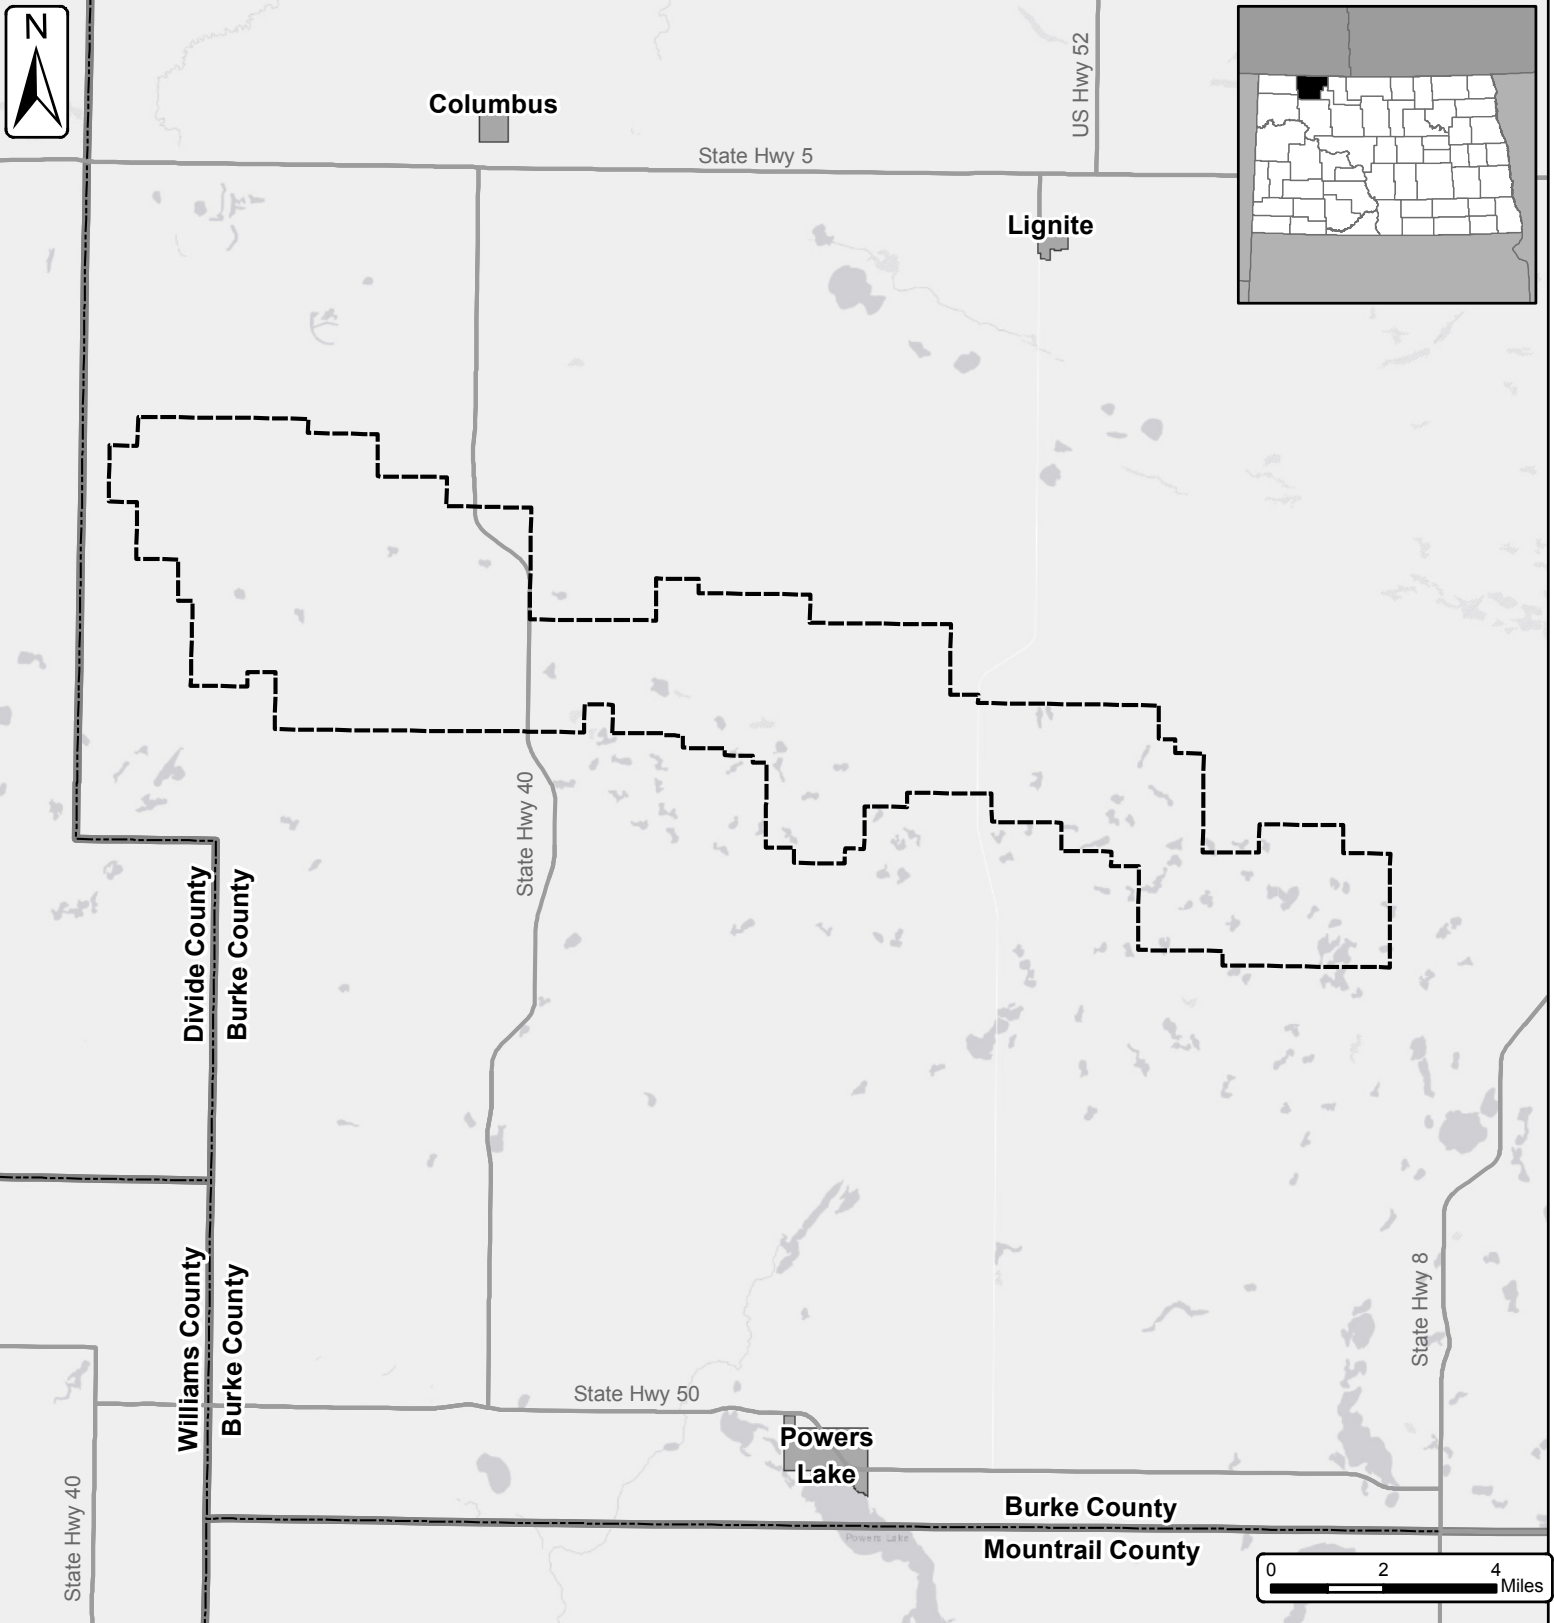

Burke County Wind Energy Center Site Location Map

Burke County, North Dakota

Client:
Burke Wind, LLC

Issue Date:
7/24/2018
Atwell, LLC Project:
16000947

- Burke County Wind Energy Center
- State & US Highways
- Cities
- Counties

2 PU-18-344 Filed 09/14/2018 Pages: 1
Map for publication
Burke Wind, LLC

Service Layer Credits:

The information contained on this map is proprietary and confidential. The use or disclosure of this information by you to third parties is prohibited by law and may give rise to civil or criminal liability.