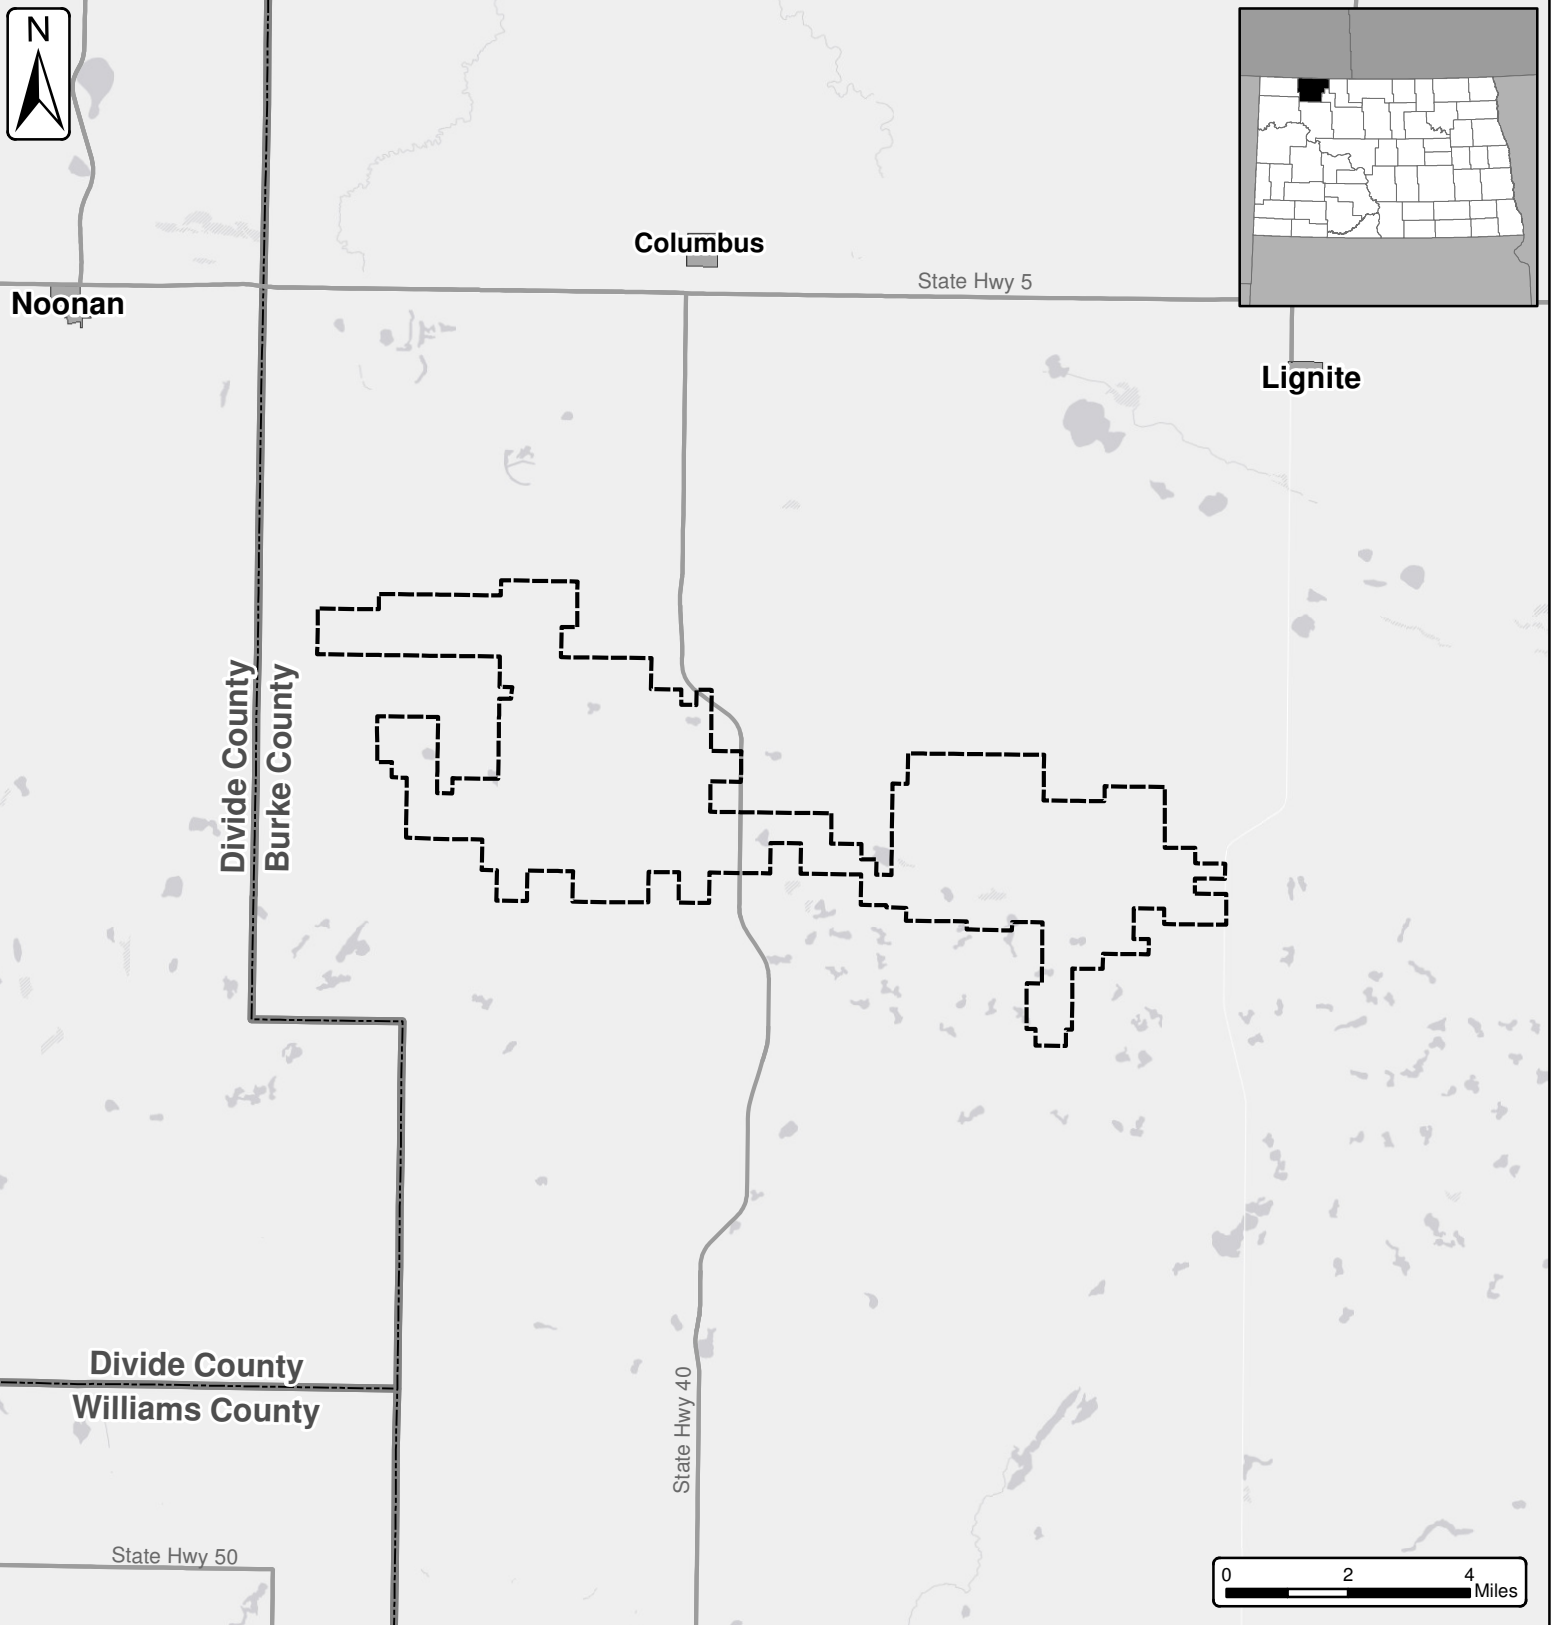

# Burke County Wind Energy Center Site Location Map

Burke County, North Dakota

Client:  
**Burke Wind, LLC**

Issue Date:  
11/7/2018  
Atwell, LLC Project:  
16000947

- Burke County Wind Energy Center
- Cities
- State & US Highways
- Counties