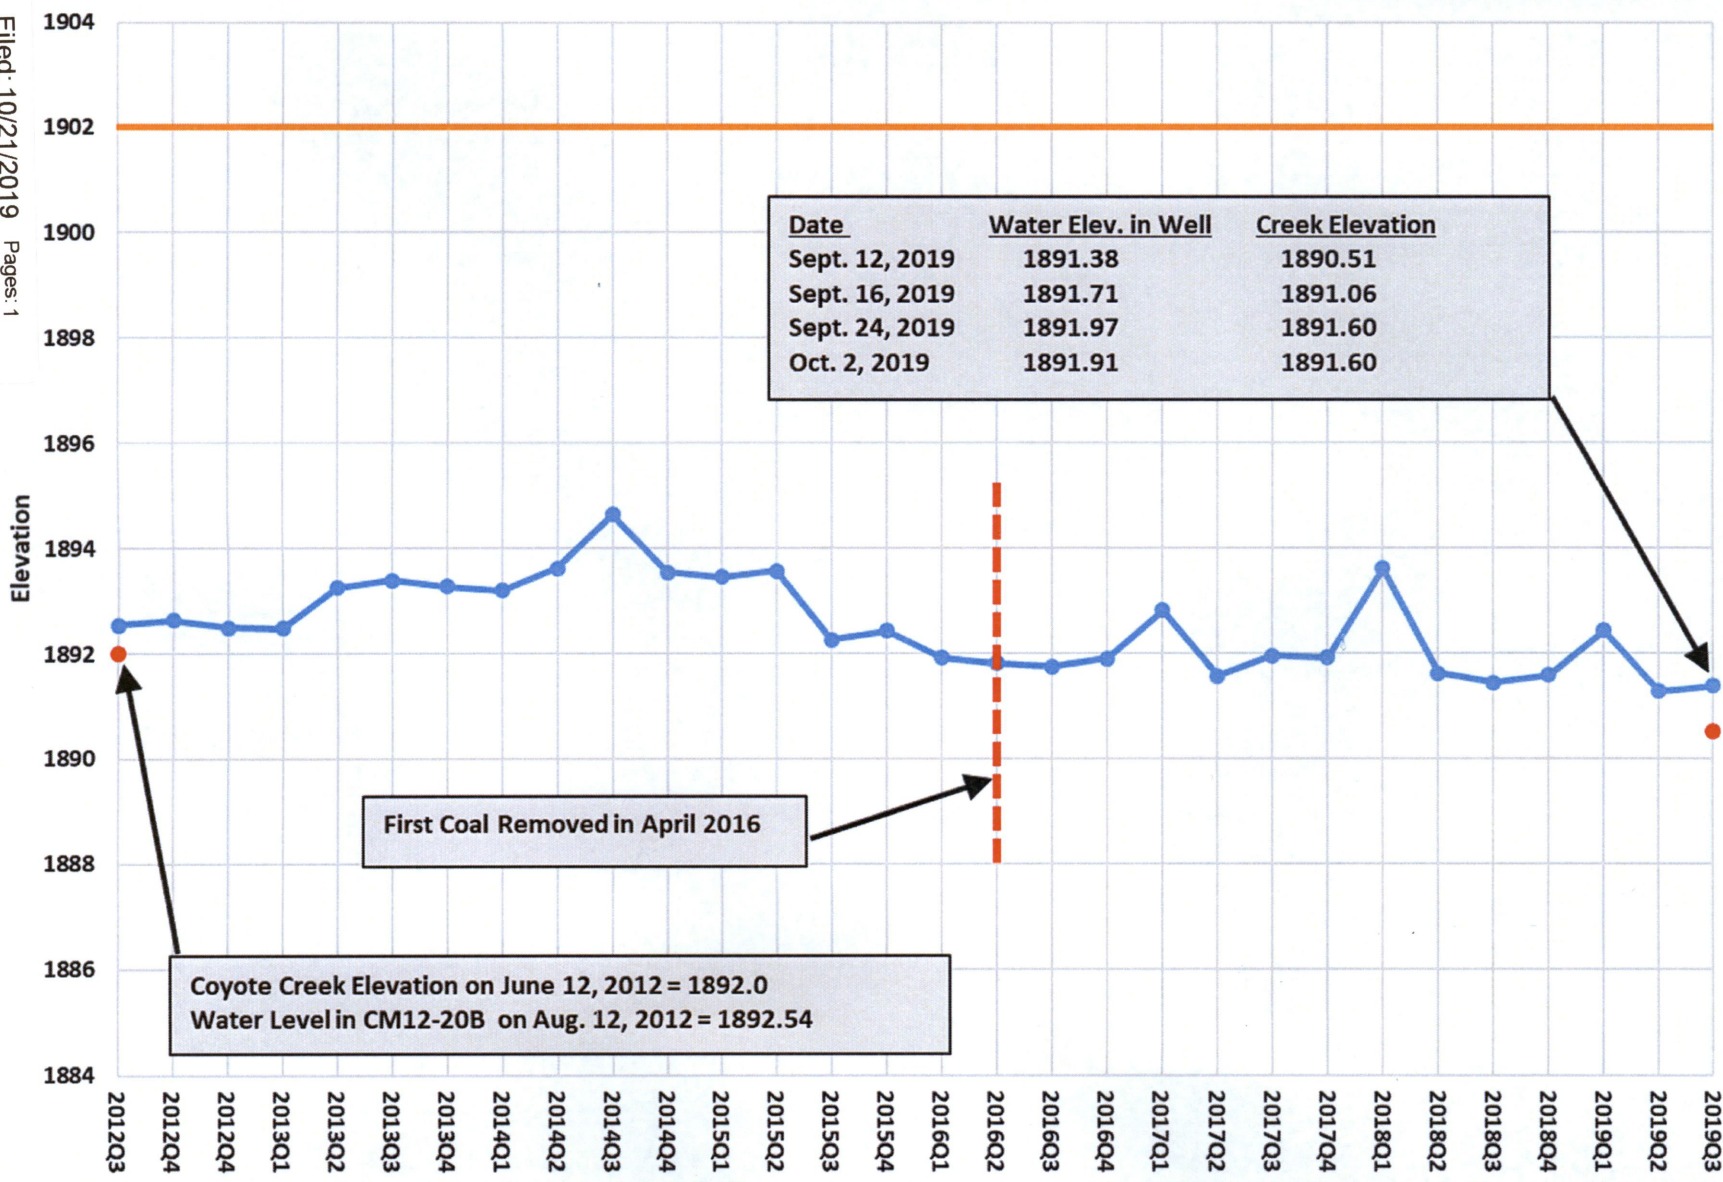

CM12-08B
 NE1/4 SEC31-143-88
 (Near North Hay Field)

CM12-08B
 Gound Elevation
 Coyote Creek Elevation

CM12-20B
 SE1/4 SEC31-143-88
 (Near South Hay Field)

CM12-20B
 Gound Elevation
 Coyote Creek Elevation