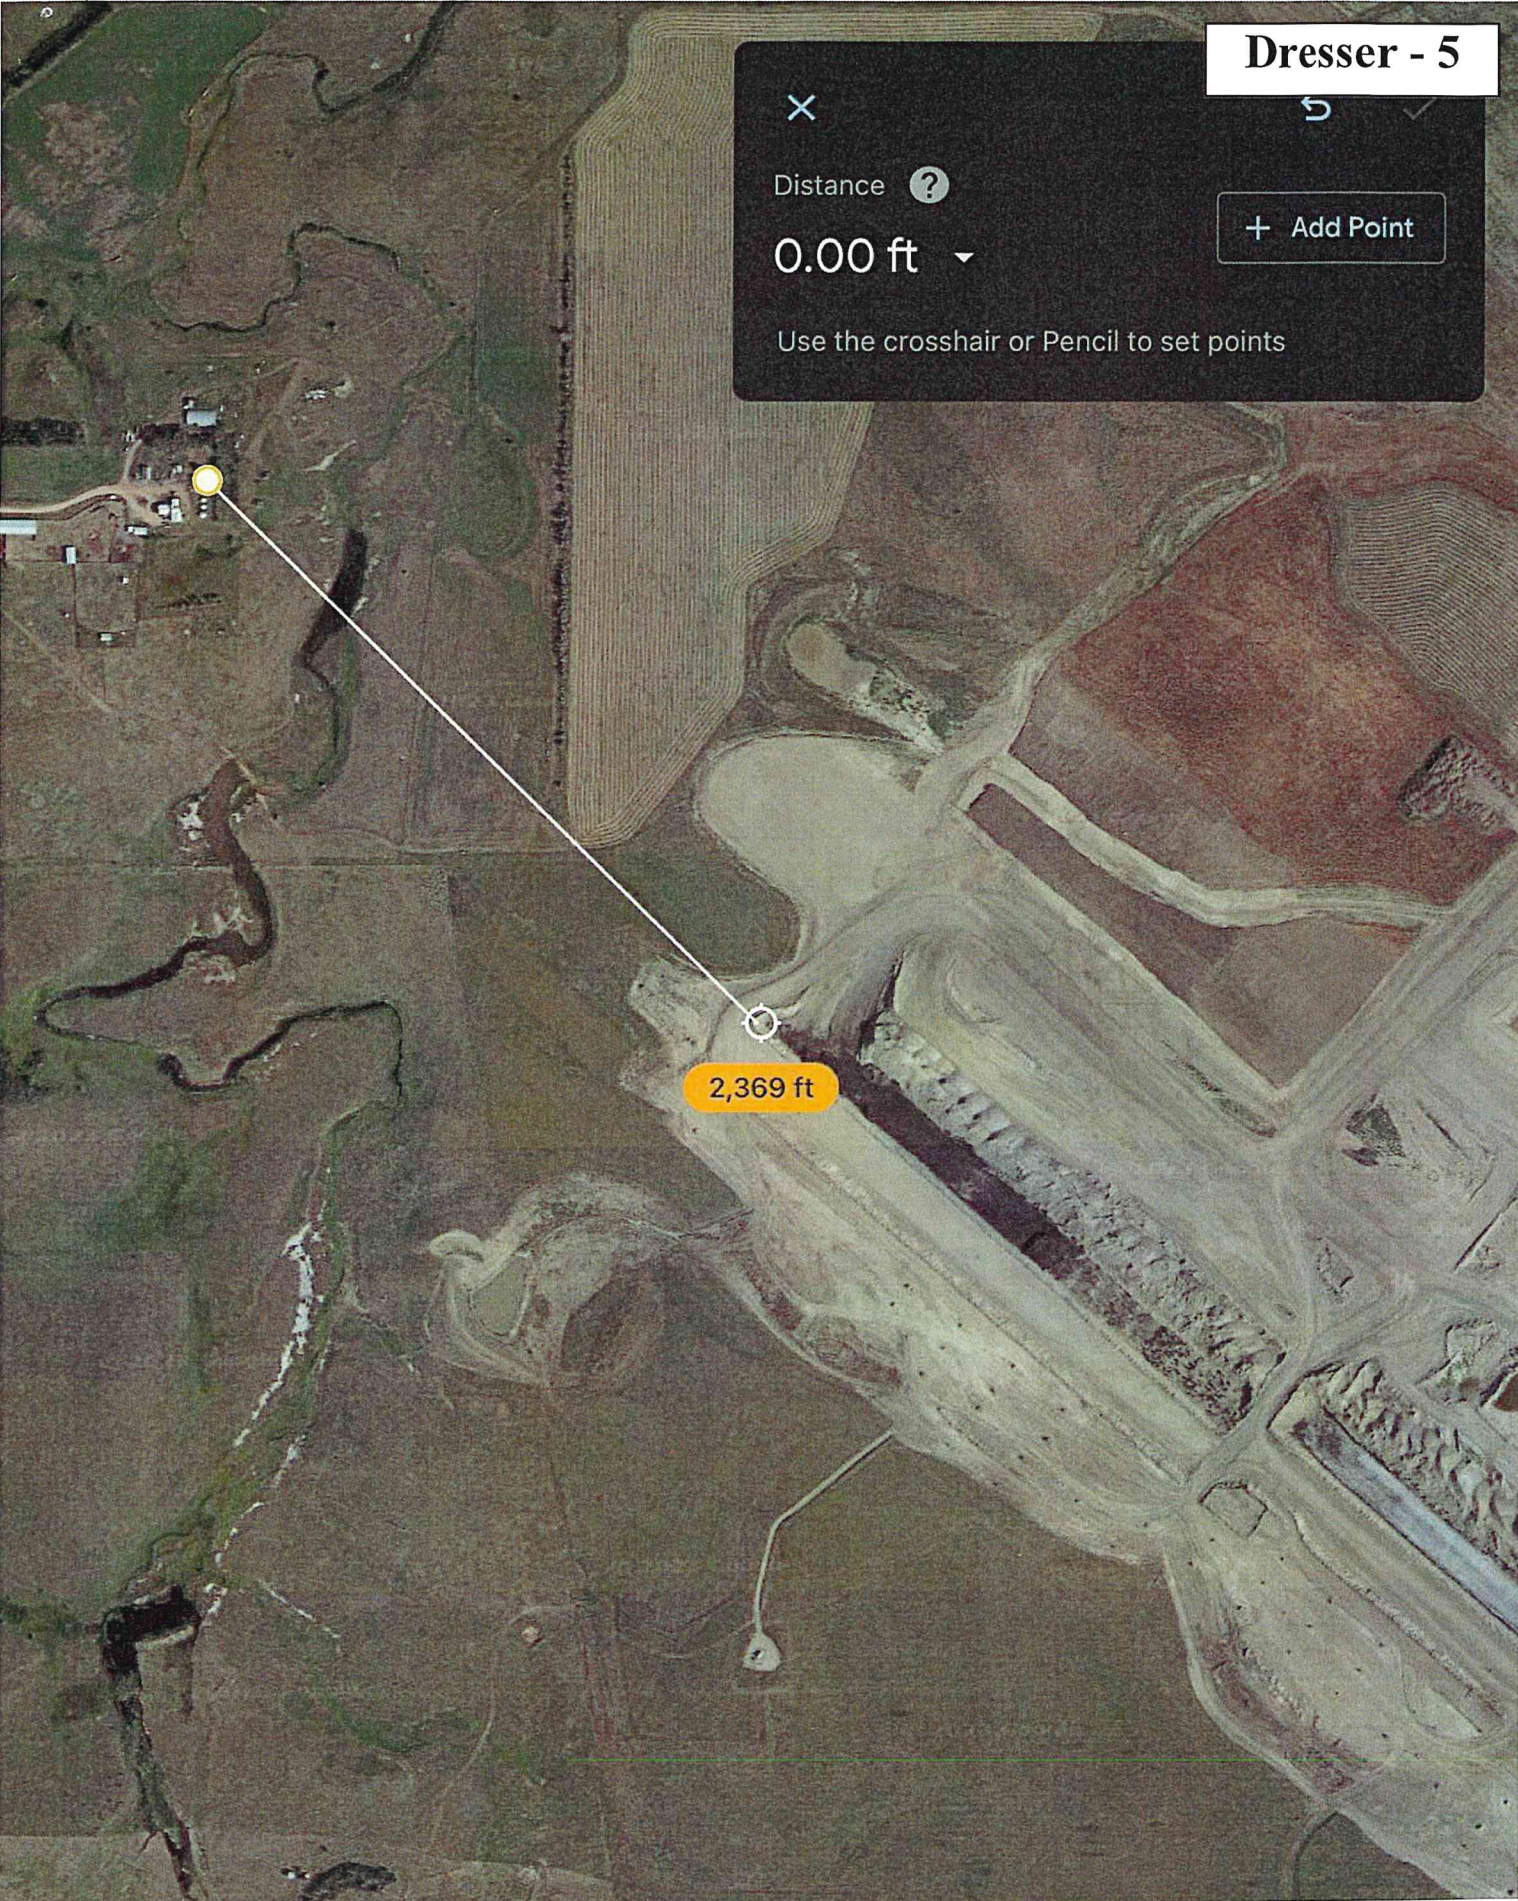

Dresser - 5

✕ ↻

Distance ?

0.00 ft ▾

+ Add Point

Use the crosshair or Pencil to set points

2,369 ft

✕ ↶ ✓

Distance ?

0.00 ft ▾ + Add Point

Use the crosshair or Pencil to set points

1,497 ft

✕ ↩ ✓

Distance ?

0.00 ft ▾

+ Add Point

Use the crosshair or Pencil to set points

✕ ↶ ✓

Distance ?

0.00 ft ▾ + Add Point

Use the crosshair or Pencil to set points

1,015 ft