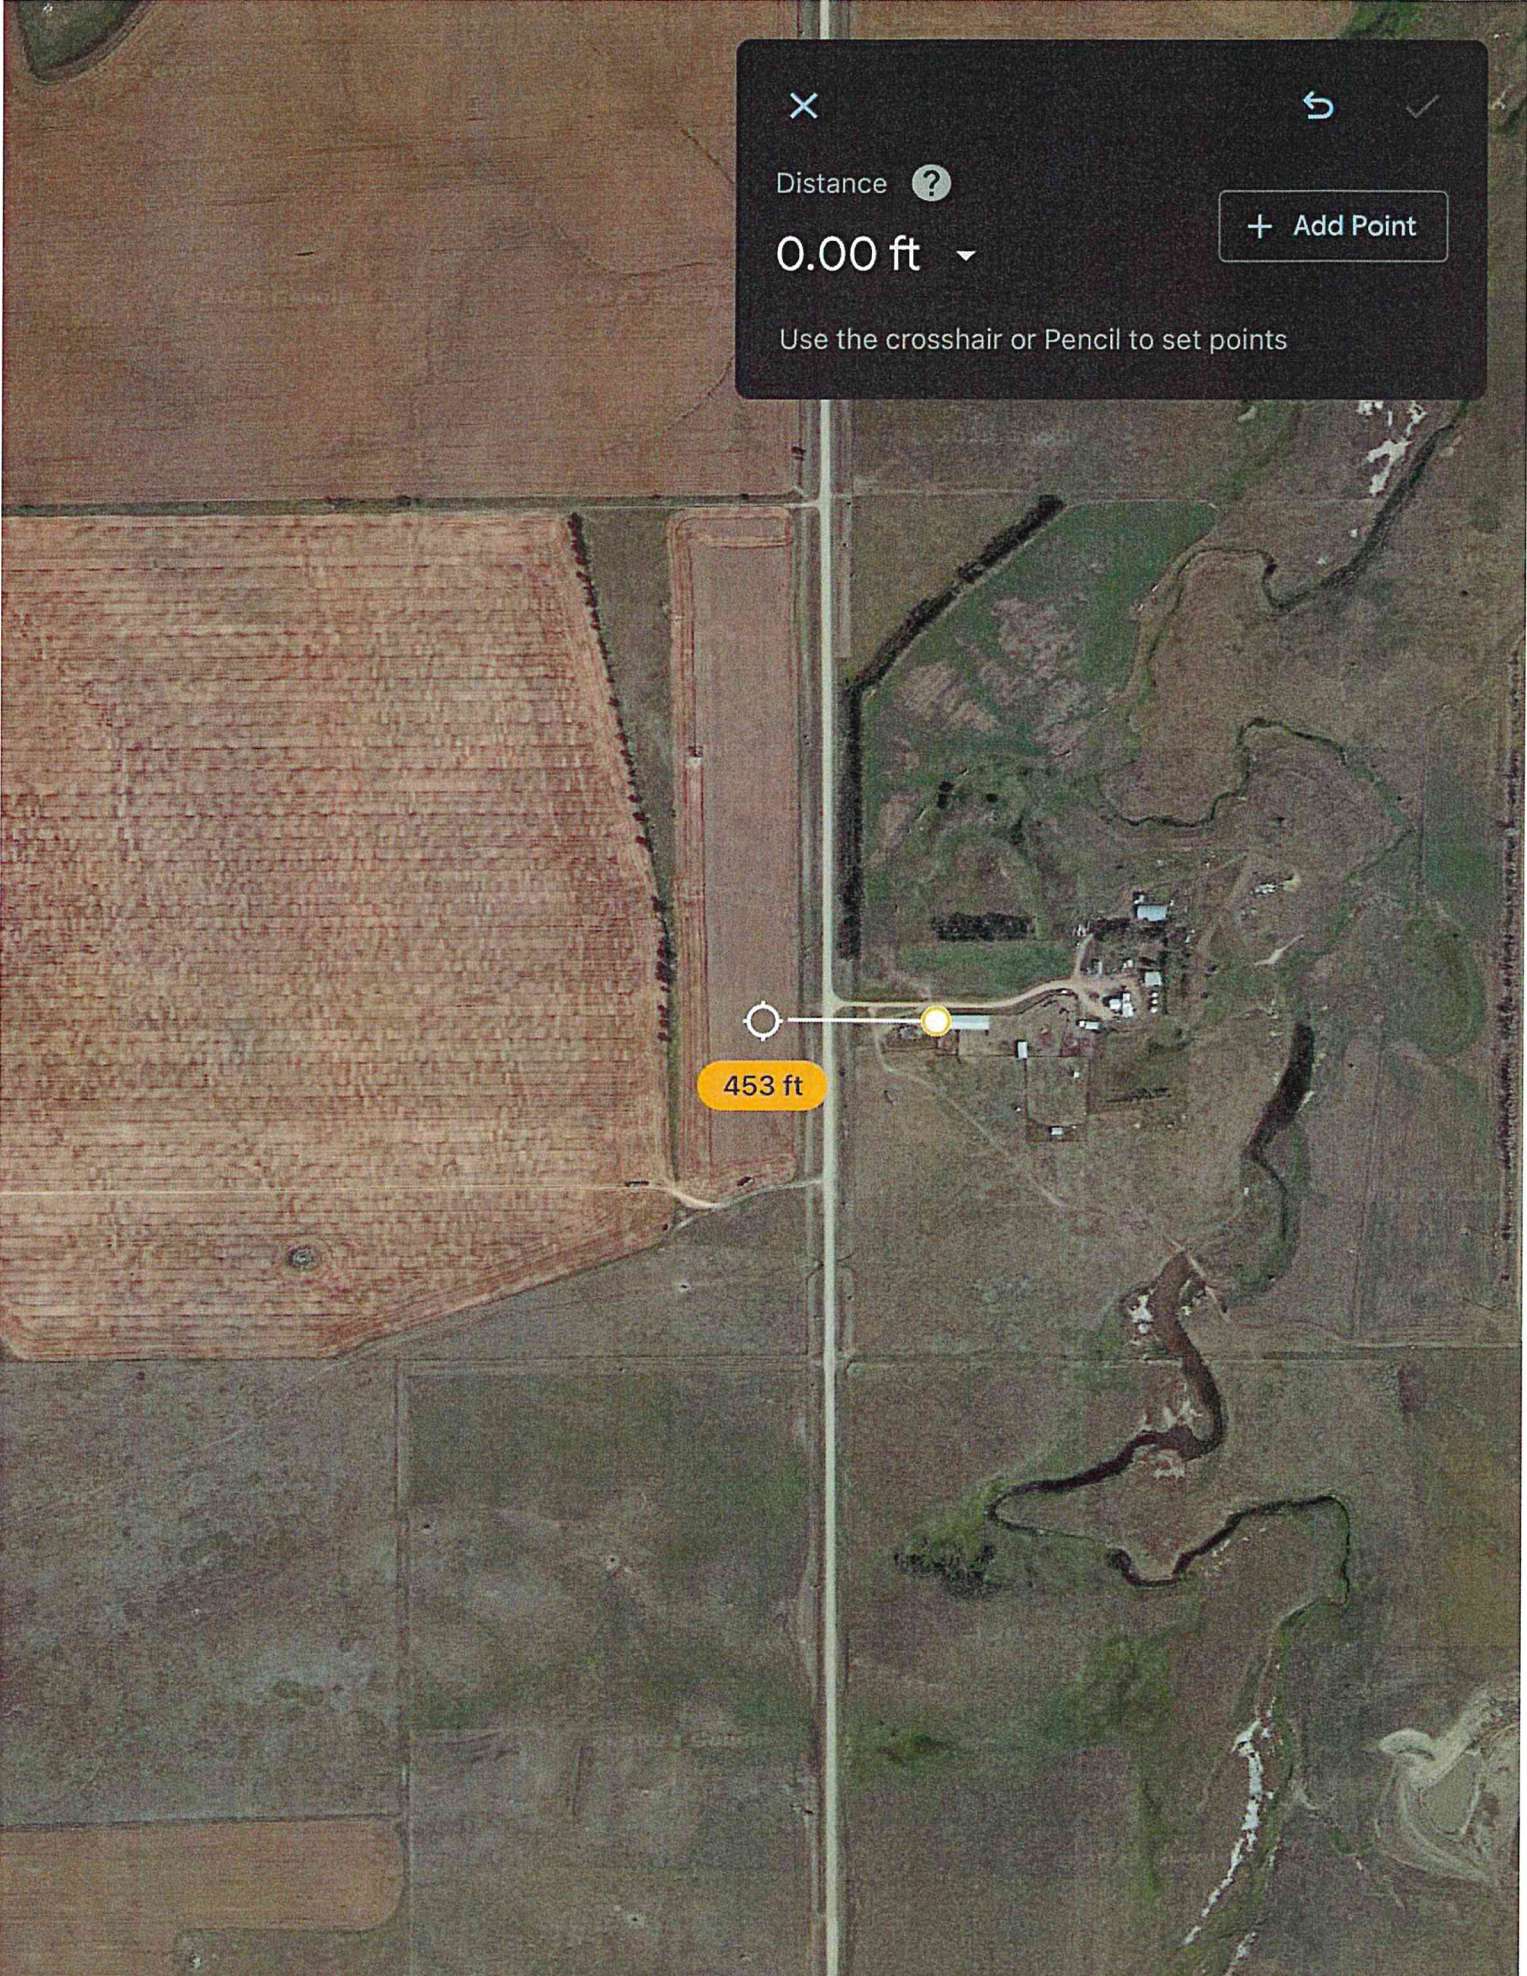

✕ ↩ ✓

Distance ?

0.00 ft ▾

+ Add Point

Use the crosshair or Pencil to set points