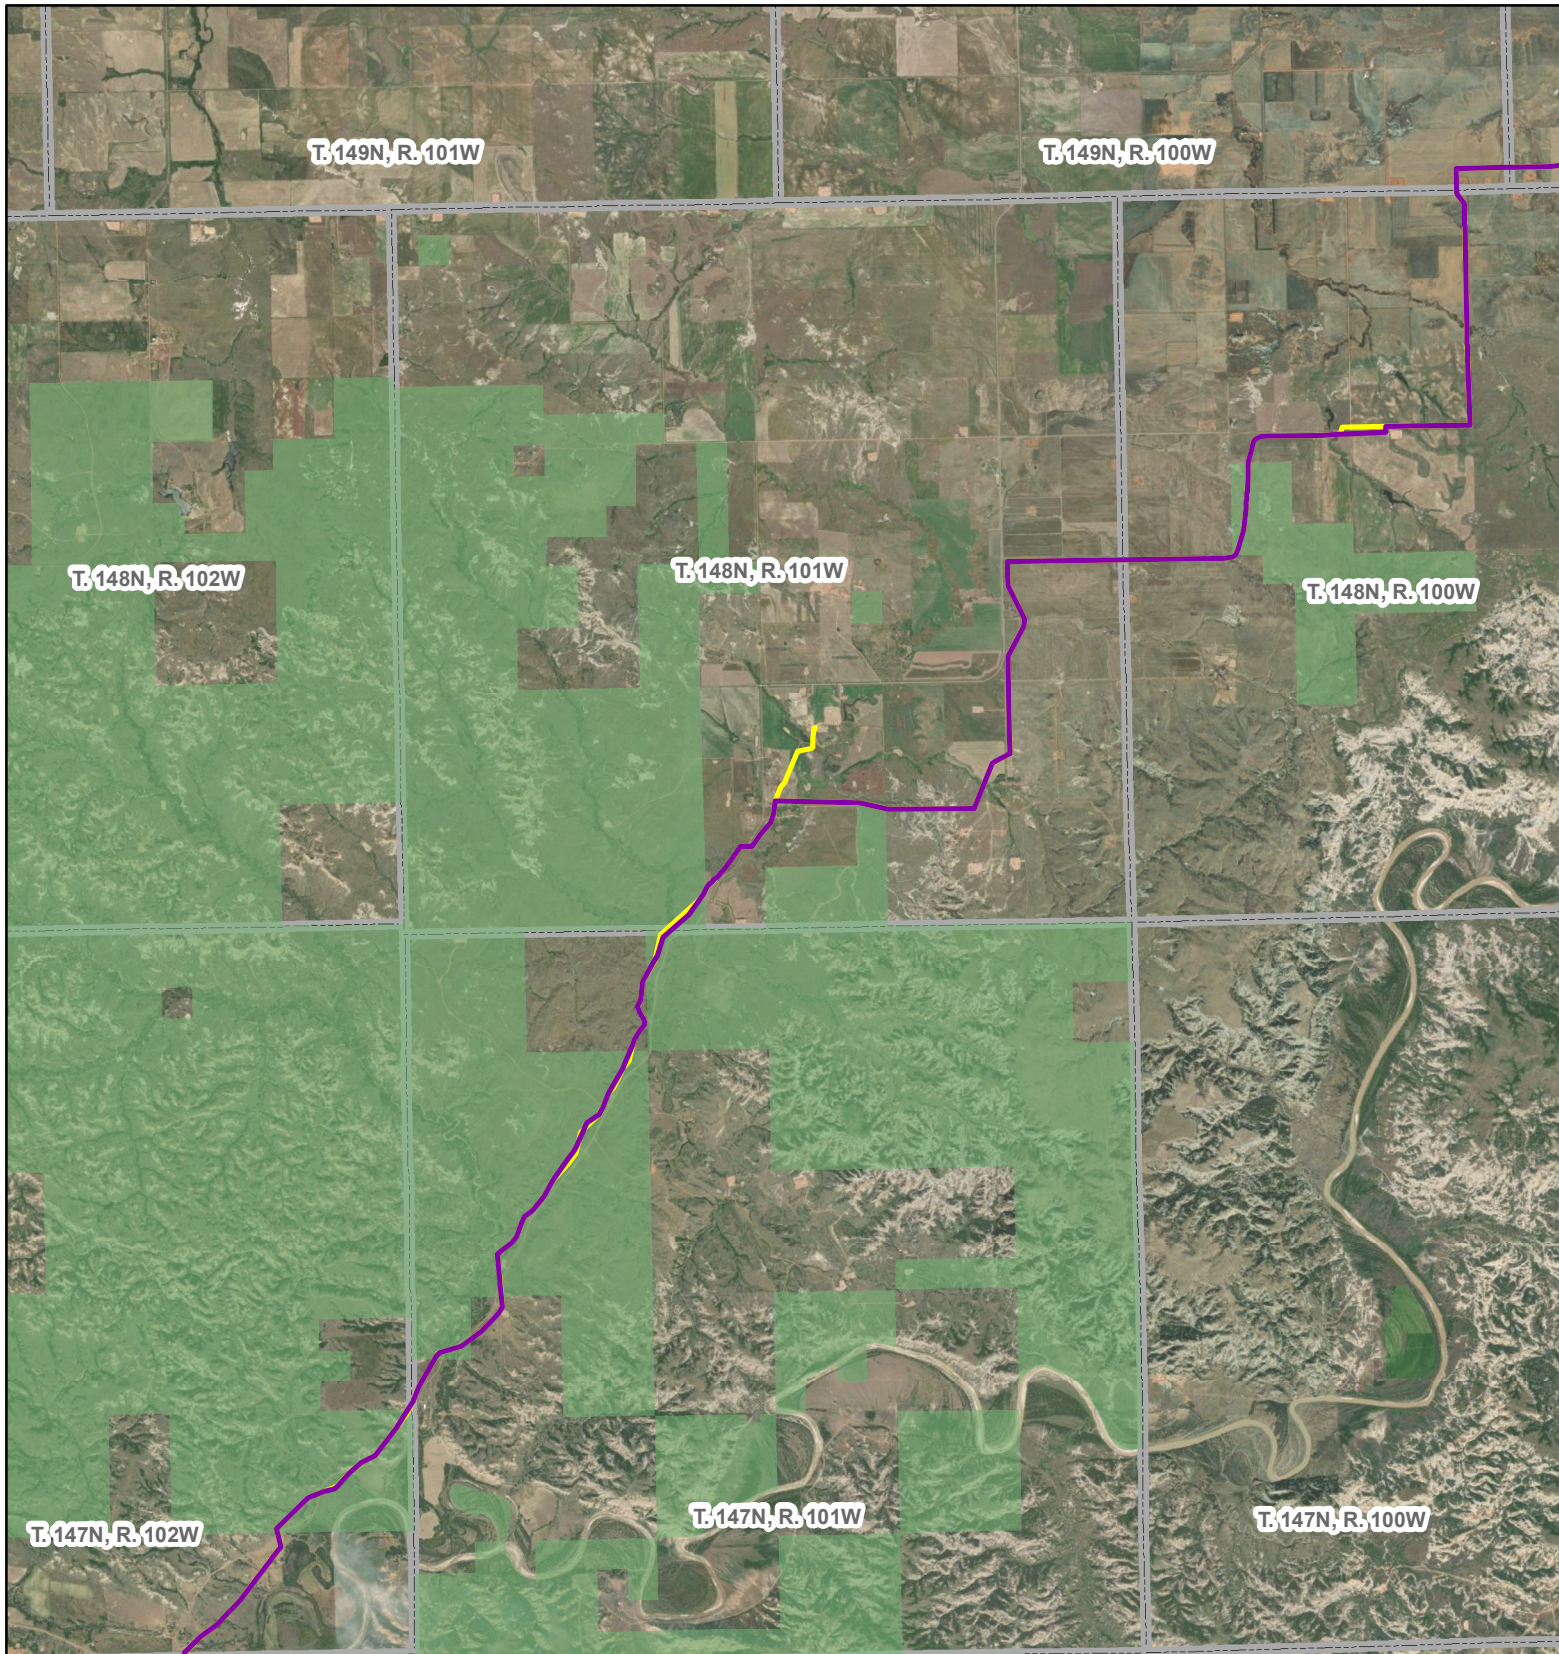

# Bridger Alignments

- 2022 Alignment
- Previously Submitted Alignment
- USFS Lands
- State Boundary
- County Boundary
- Township/Range Boundary

Page 2 of 5

**McKenzie and Golden Valley Counties, North Dakota**

0 1 2 Kilometers

0 1 2 Miles

N

# Bridger Alignments

- 2022 Alignment
- Previously Submitted Alignment
- USFS Lands
- State Boundary
- County Boundary
- Township/Range Boundary

Page 3 of 5  
 McKenzie and Golden Valley  
 Counties, North Dakota

# Bridger Alignments

- 2022 Alignment
- Previously Submitted Alignment
- USFS Lands
- State Boundary
- County Boundary
- Township/Range Boundary

Page 5 of 5  
 McKenzie and Golden Valley  
 Counties, North Dakota