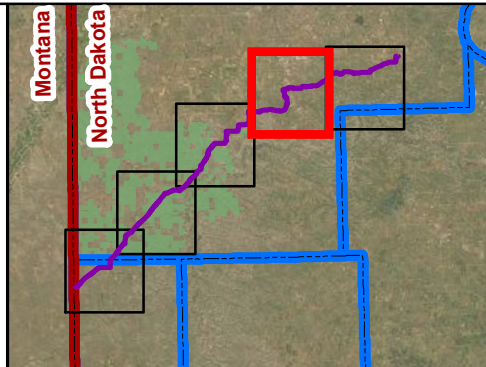

# Bridger Alignments

- 2022 Alignment
- Previously Submitted Alignment
- USFS Lands
- County Boundary
- State Boundary
- Township/Range Boundary

Page 1 of 5  
 McKenzie and Golden Valley  
 Counties, North Dakota

0 1 2 Kilometers

0 1 2 Miles

# Bridger Alignments

- 2022 Alignment
- Previously Submitted Alignment
- USFS Lands
- State Boundary
- County Boundary
- Township/Range Boundary

Page 2 of 5

**McKenzie and Golden Valley Counties, North Dakota**

# Bridger Alignments

- 2022 Alignment
- Previously Submitted Alignment
- USFS Lands
- State Boundary
- County Boundary
- Township/Range Boundary

Page 5 of 5  
 McKenzie and Golden Valley  
 Counties, North Dakota