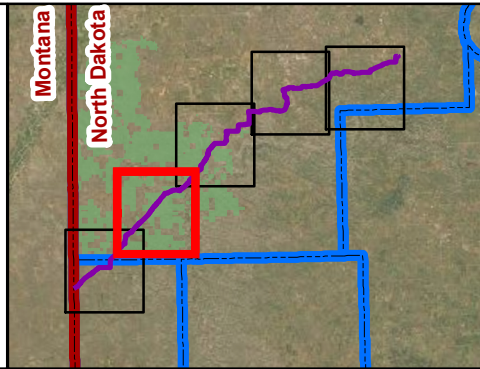

# Bridger Alignments

- 2022 Alignment
- Previously Submitted Alignment
- USFS Lands
- State Boundary
- County Boundary
- Township/Range Boundary

Page 3 of 5  
 McKenzie and Golden Valley  
 Counties, North Dakota

0 1 2 Kilometers

0 1 2 Miles

# Bridger Alignments

- 2022 Alignment
- Previously Submitted Alignment
- USFS Lands
- State Boundary
- County Boundary
- Township/Range Boundary

Page 4 of 5  
 McKenzie and Golden Valley  
 Counties, North Dakota

# Bridger Alignments

- 2022 Alignment
- Previously Submitted Alignment
- USFS Lands
- State Boundary
- County Boundary
- Township/Range Boundary

Page 5 of 5  
 McKenzie and Golden Valley  
 Counties, North Dakota