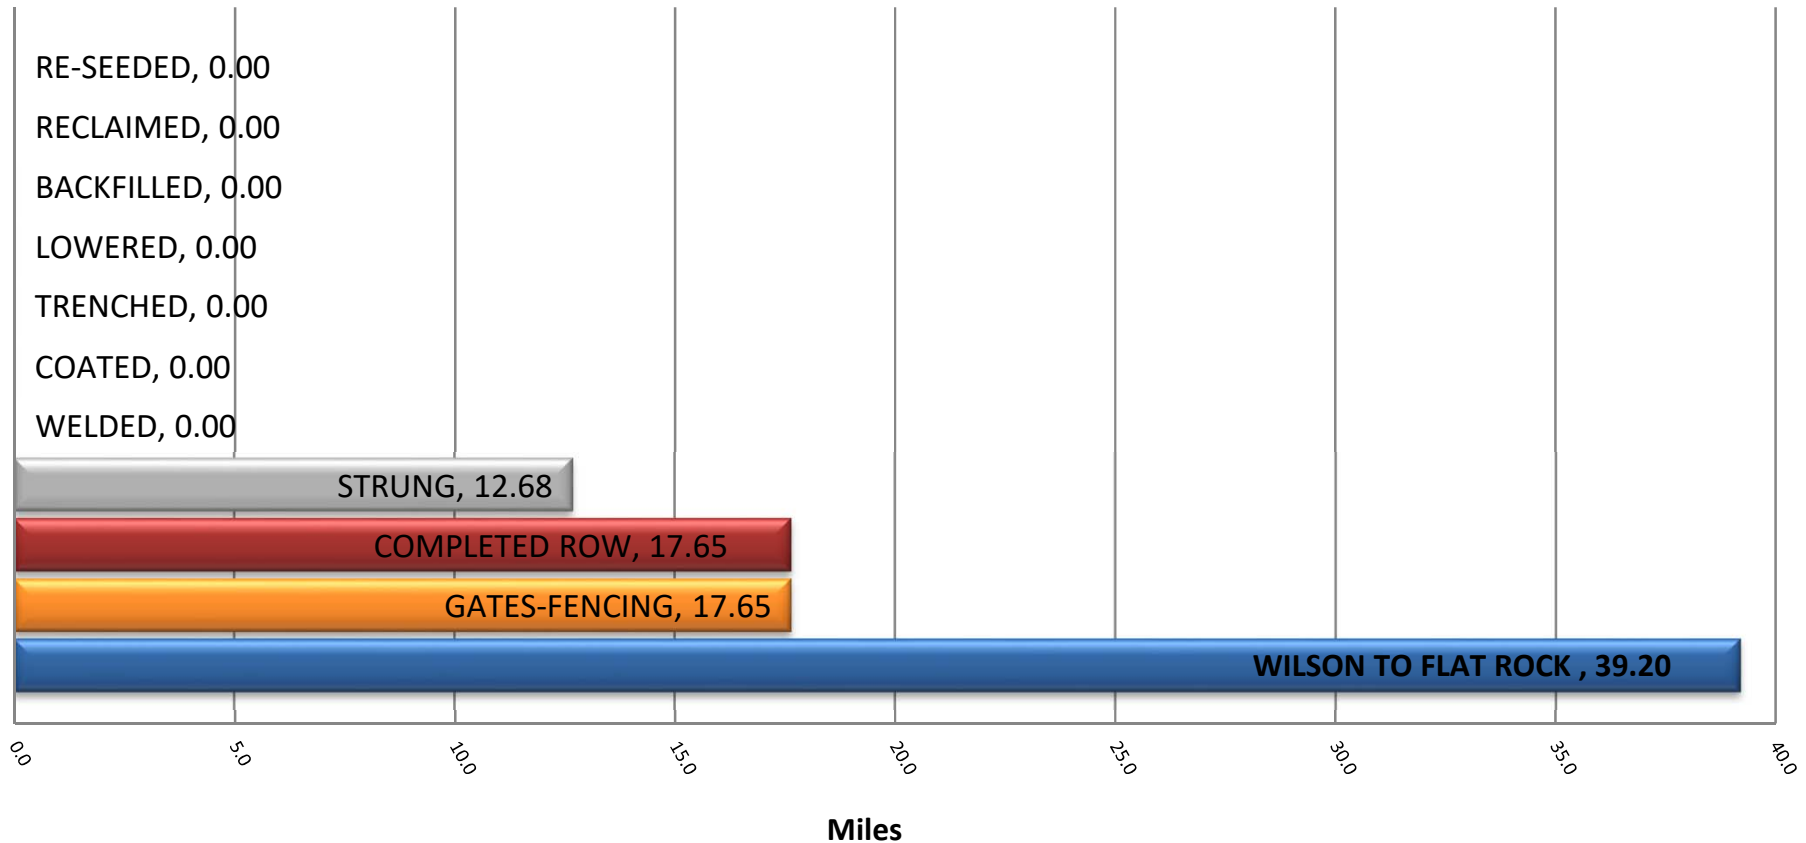

SOUTH BEND 16 INCH PIPELINE

As of: 7/31/2022

SOUTH BEND SPREAD 2 CONSTRUCTION STATUS - BRTR243

SOUTH BEND 16 INCH PIPELINE

As of: 7/31/2022

SOUTH BEND SPREAD 3 CONSTRUCTION STATUS - BRTR237