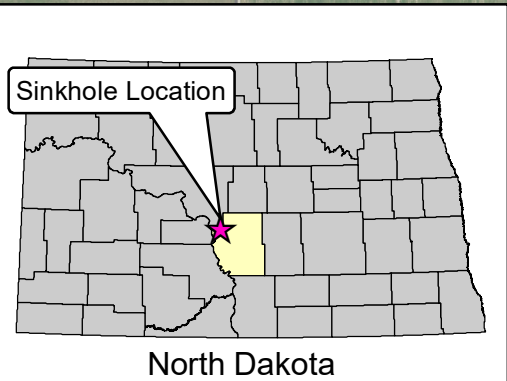

- Emergency Sinkhole
- 2022 Sinkholes
- Historic Sinkholes (Filled)

Emergency Sinkhole Location  
SE of Wilton

**Wilton Area Sinkhole  
Burleigh & McLean  
Counties, ND**

T142N R79W Sec 5, 6, & 8  
Burleigh County  
T143N R80W Sec 36  
McLean County  
Wilton, North Dakota  
ND PSC AML Division  
August 4, 2022

N

0 1,000 2,000  
Feet

Map by Mark Steele