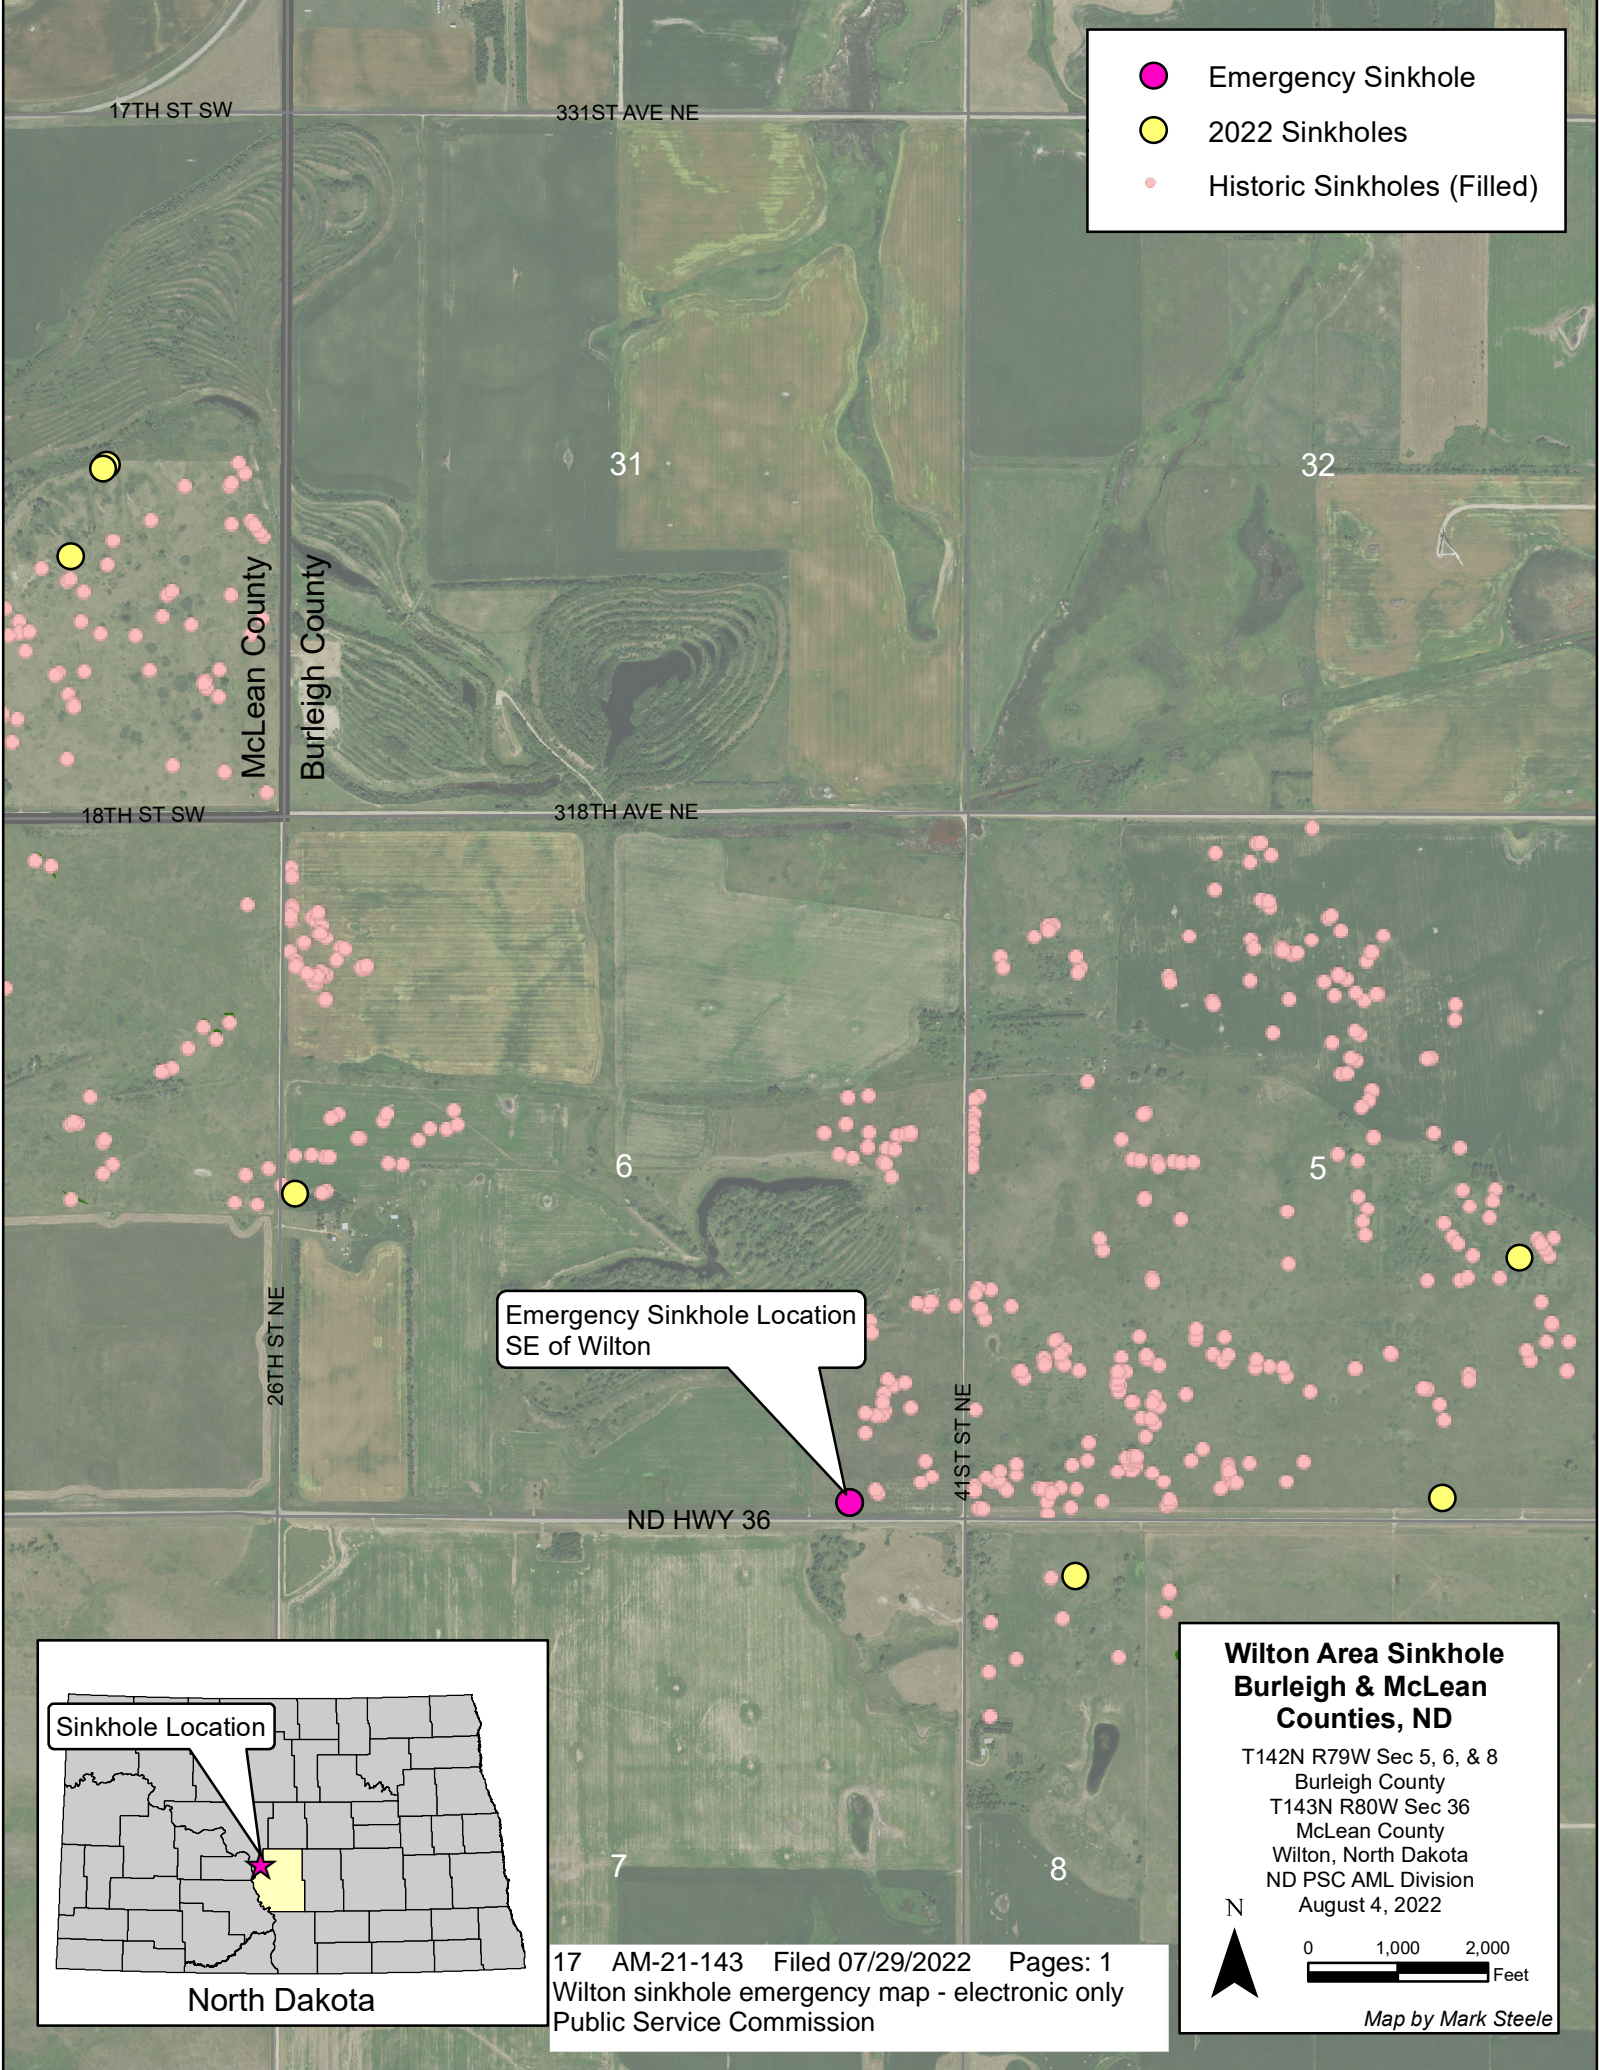

- Emergency Sinkhole
- 2022 Sinkholes
- Historic Sinkholes (Filled)

Emergency Sinkhole Location  
SE of Wilton

**Wilton Area Sinkhole  
Burleigh & McLean  
Counties, ND**

T142N R79W Sec 5, 6, & 8  
Burleigh County  
T143N R80W Sec 36  
McLean County  
Wilton, North Dakota  
ND PSC AML Division  
August 4, 2022

N

0 1,000 2,000  
Feet

Map by Mark Steele