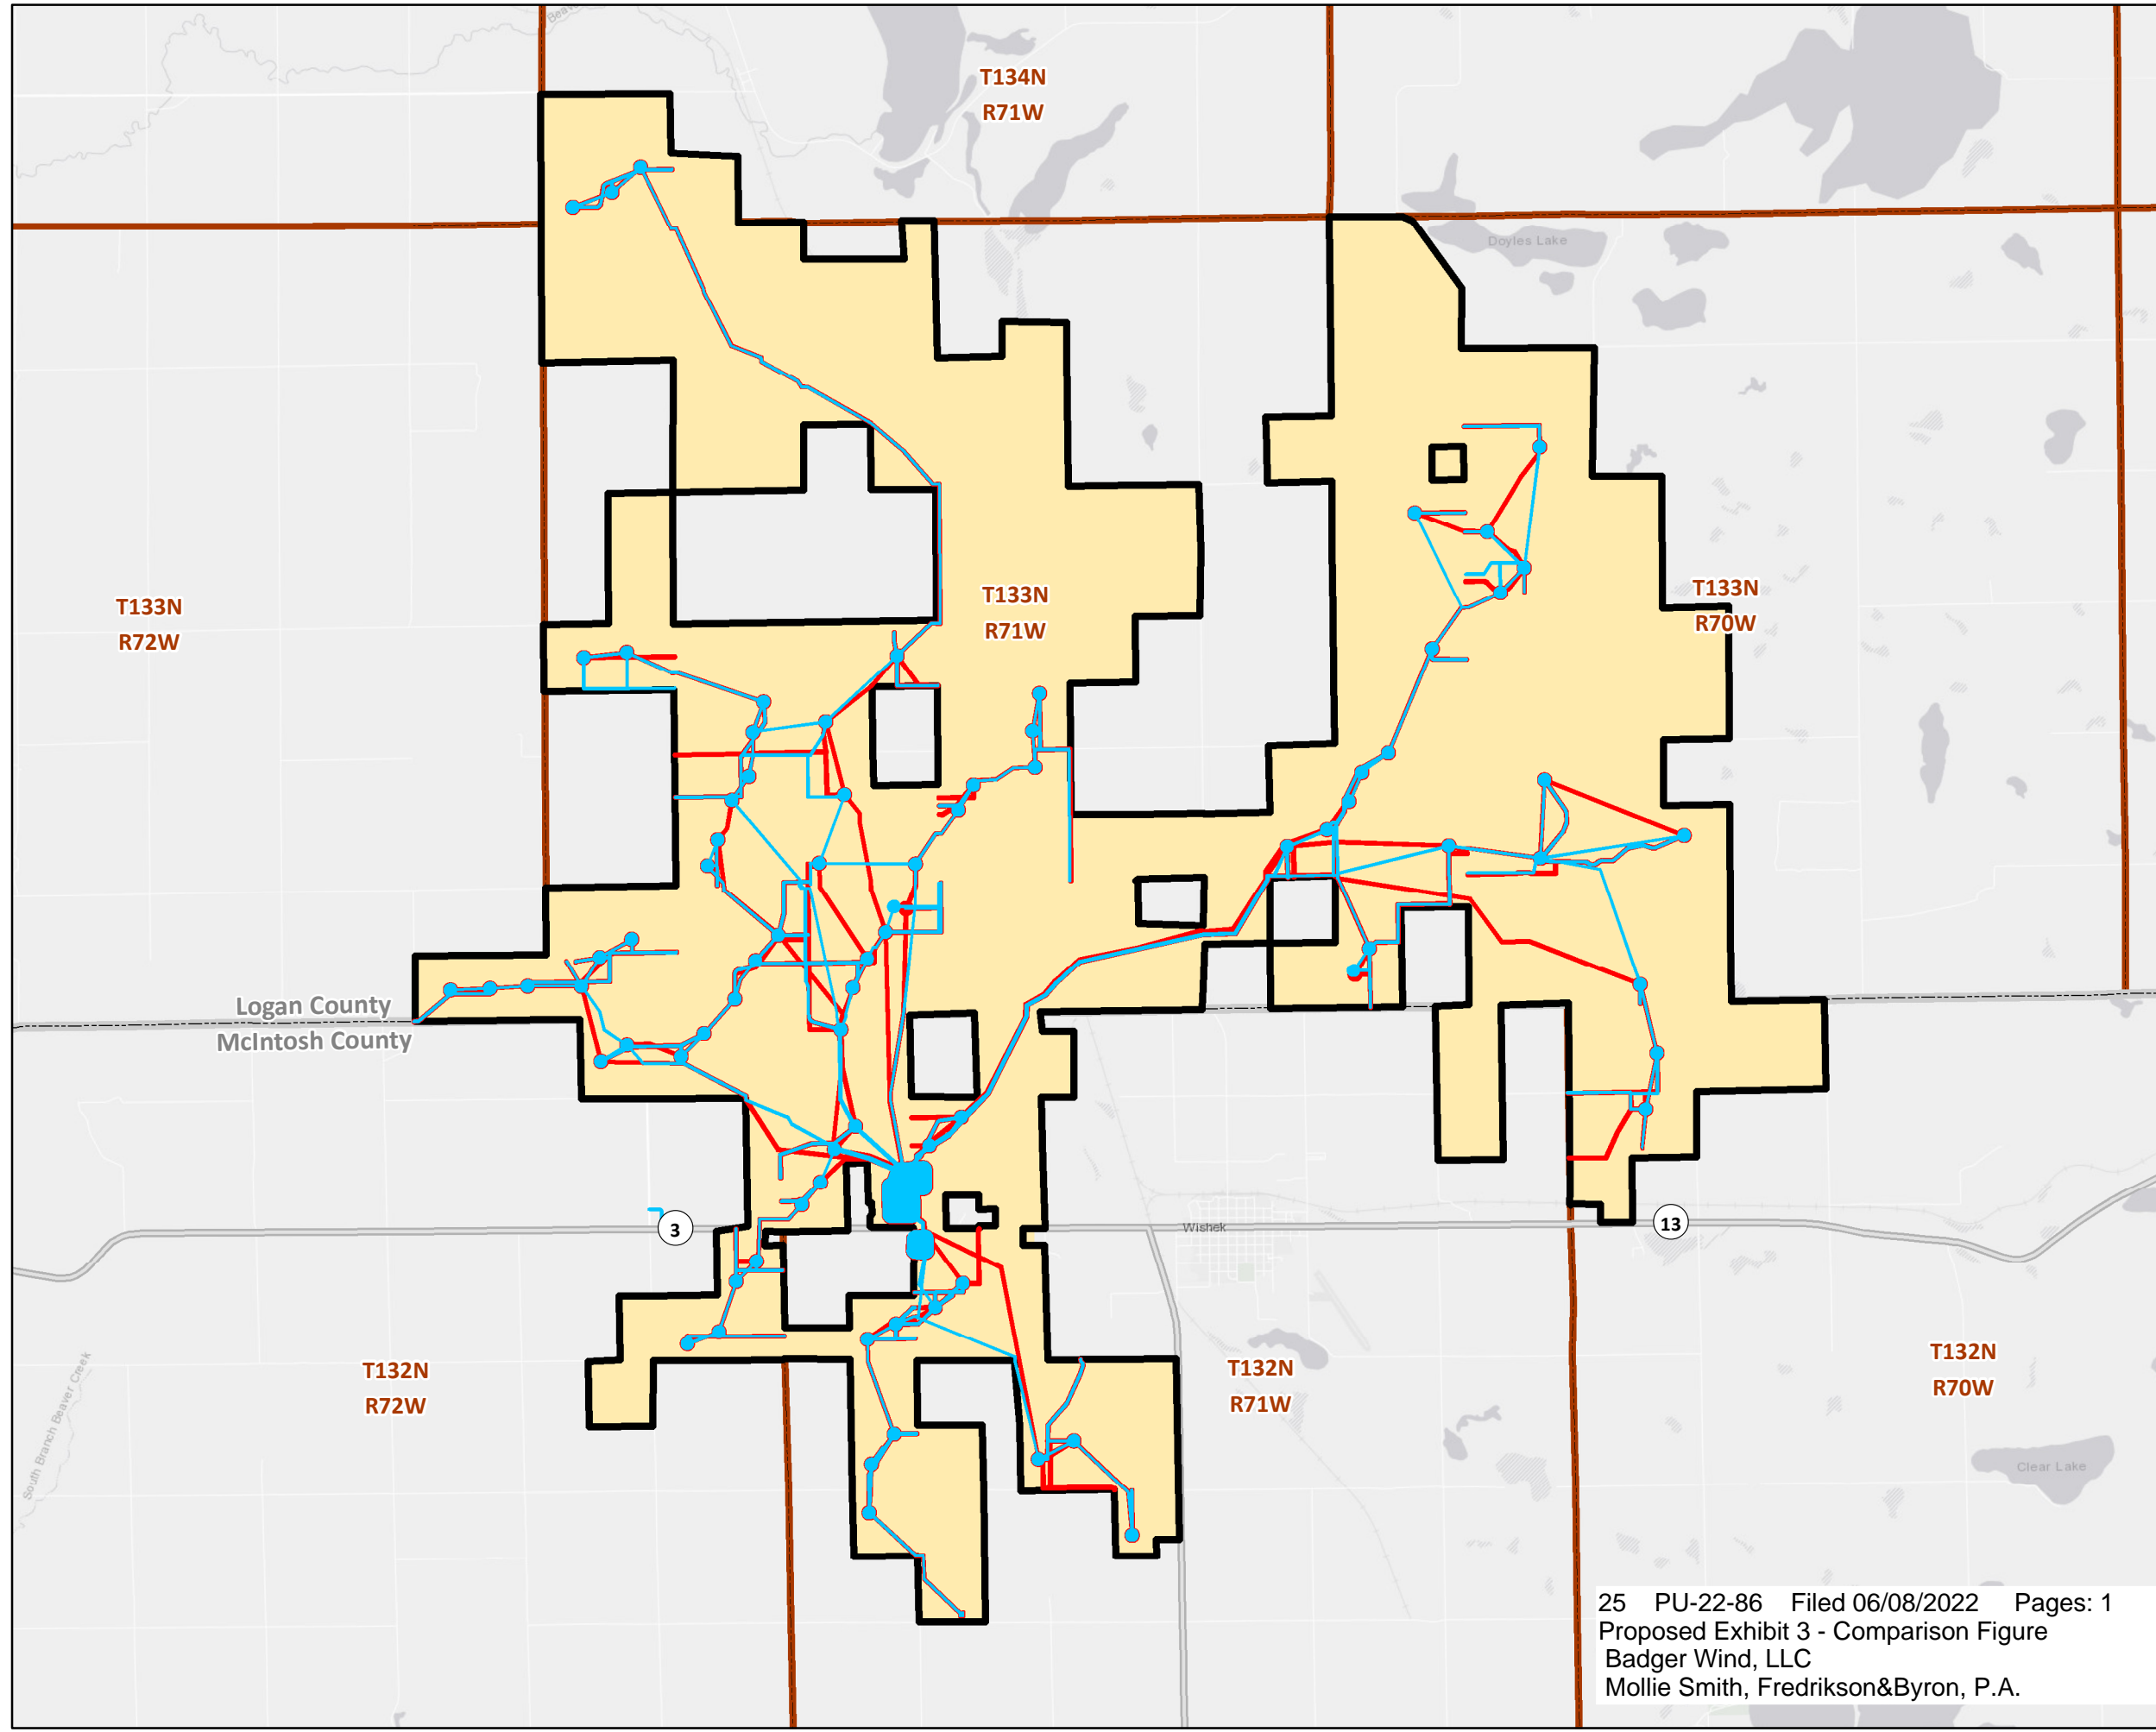

Note: Symbols not to scale

Badger Wind, LLC
6/6/2022

25 PU-22-86 Filed 06/08/2022 Pages: 1
Proposed Exhibit 3 - Comparison Figure
Badger Wind, LLC
Mollie Smith, Fredrikson&Byron, P.A.

Exhibit B
Current Layout vs Previous Layout
Logan and McIntosh Counties, North Dakota