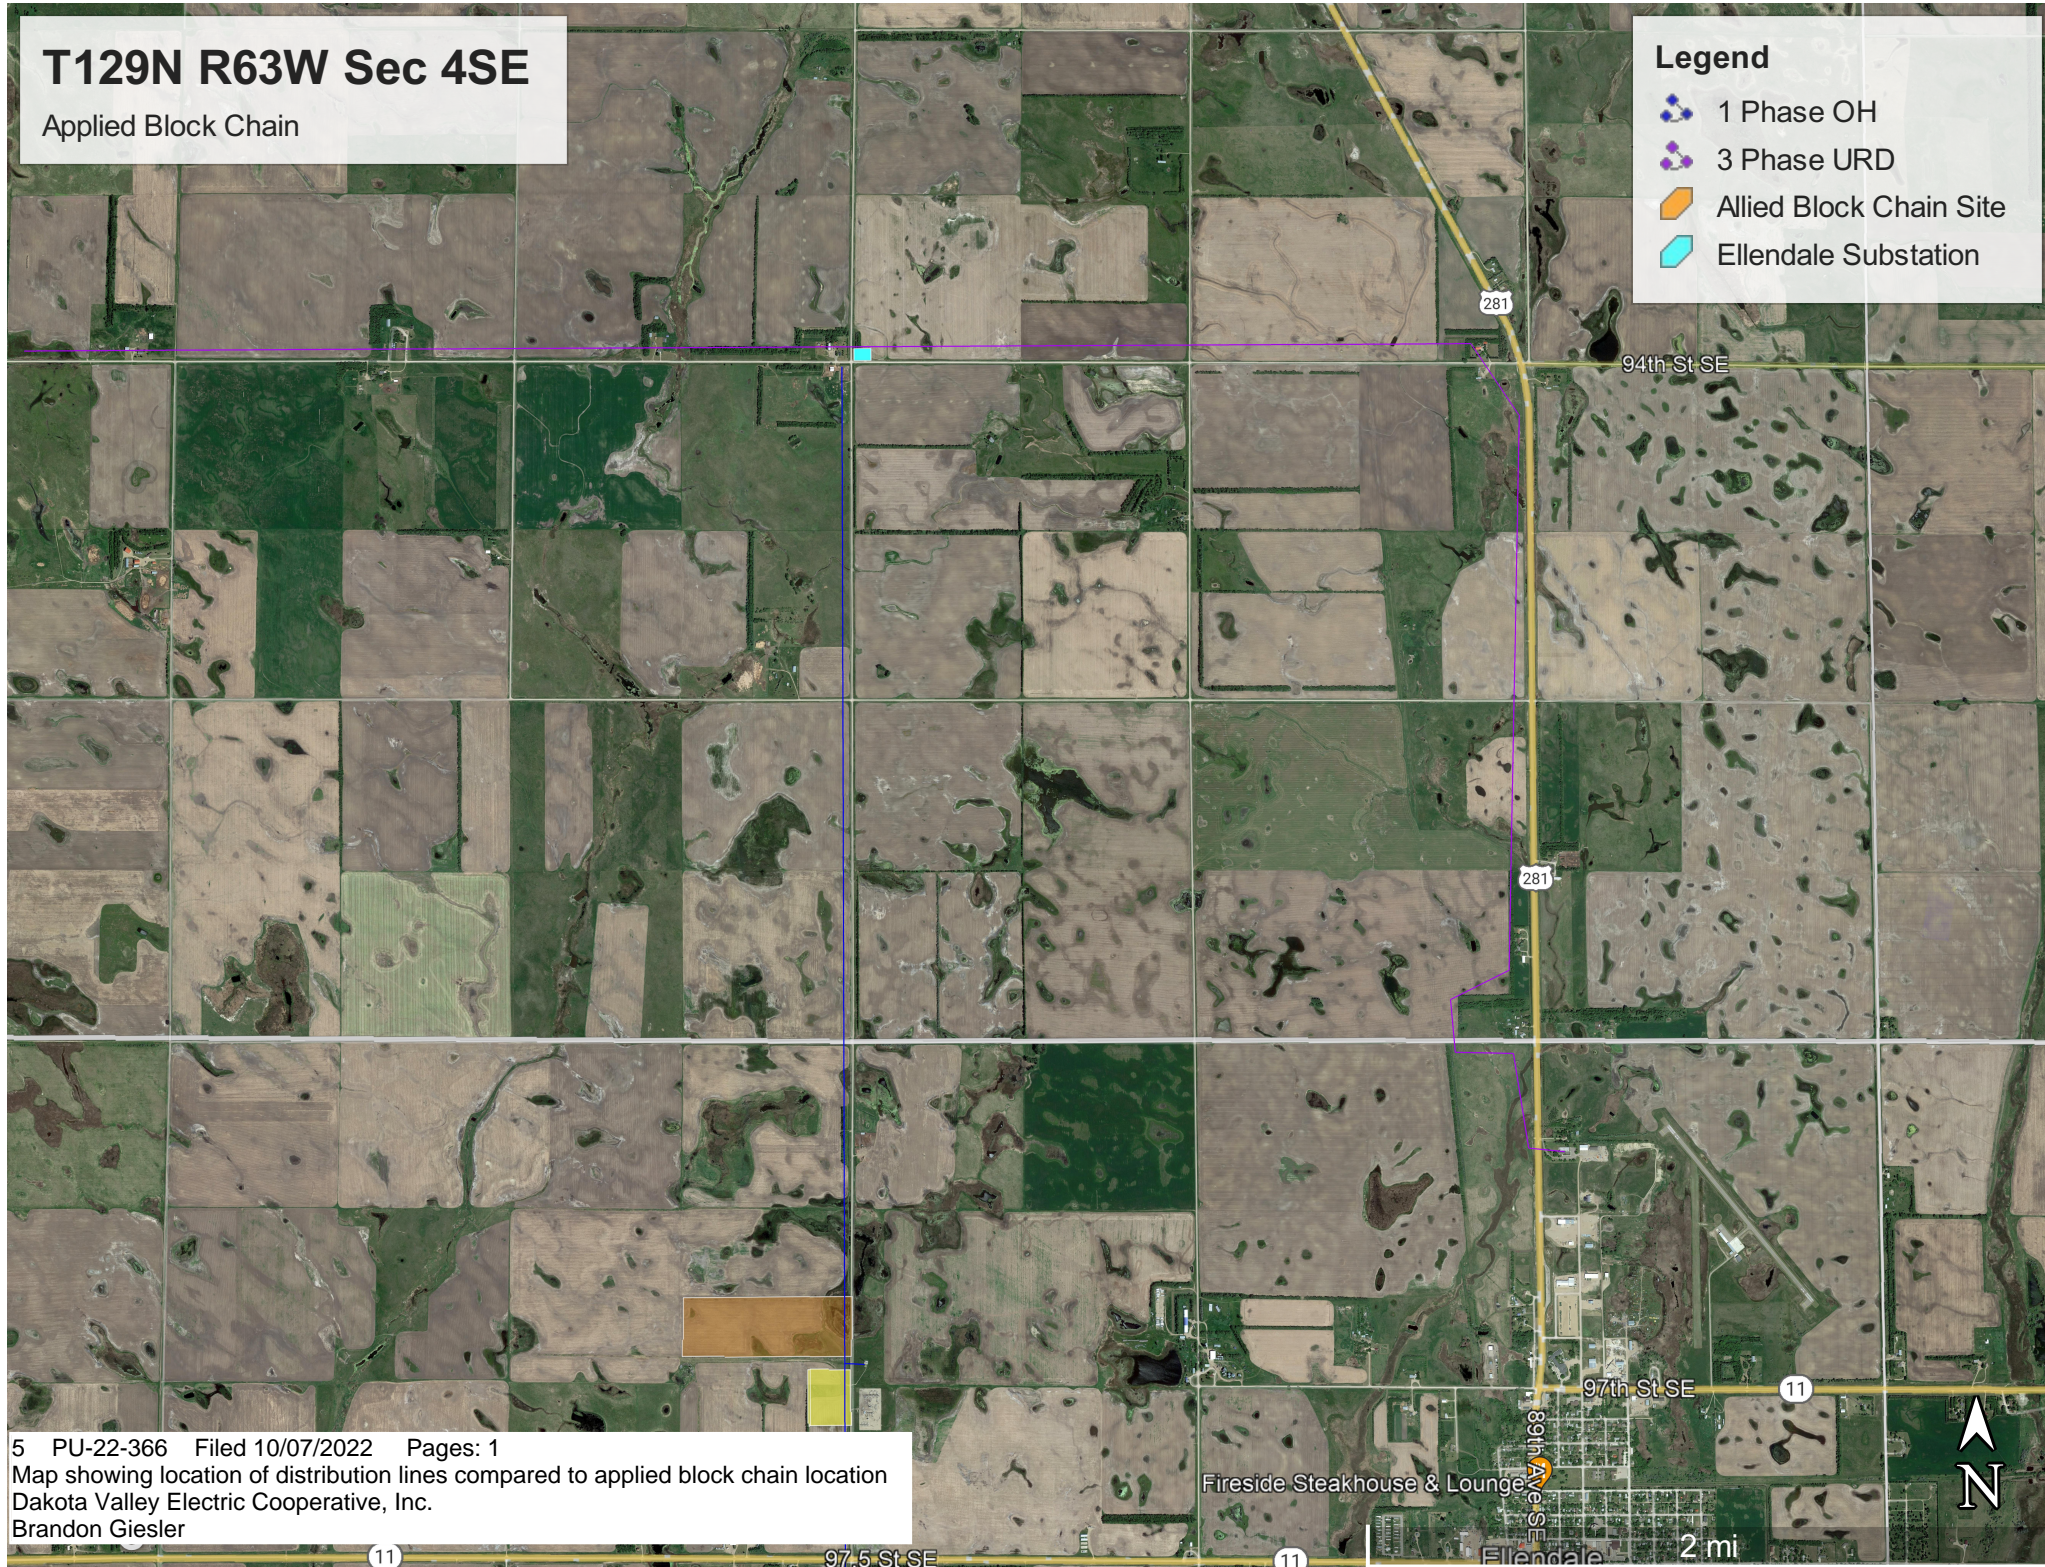

T129N R63W Sec 4SE

Applied Block Chain

Legend

-  1 Phase OH
-  3 Phase URD
-  Allied Block Chain Site
-  Ellendale Substation

5 PU-22-366 Filed 10/07/2022 Pages: 1
Map showing location of distribution lines compared to applied block chain location
Dakota Valley Electric Cooperative, Inc.
Brandon Giesler

Fireside Steakhouse & Lounge

Ellendale

2 mi