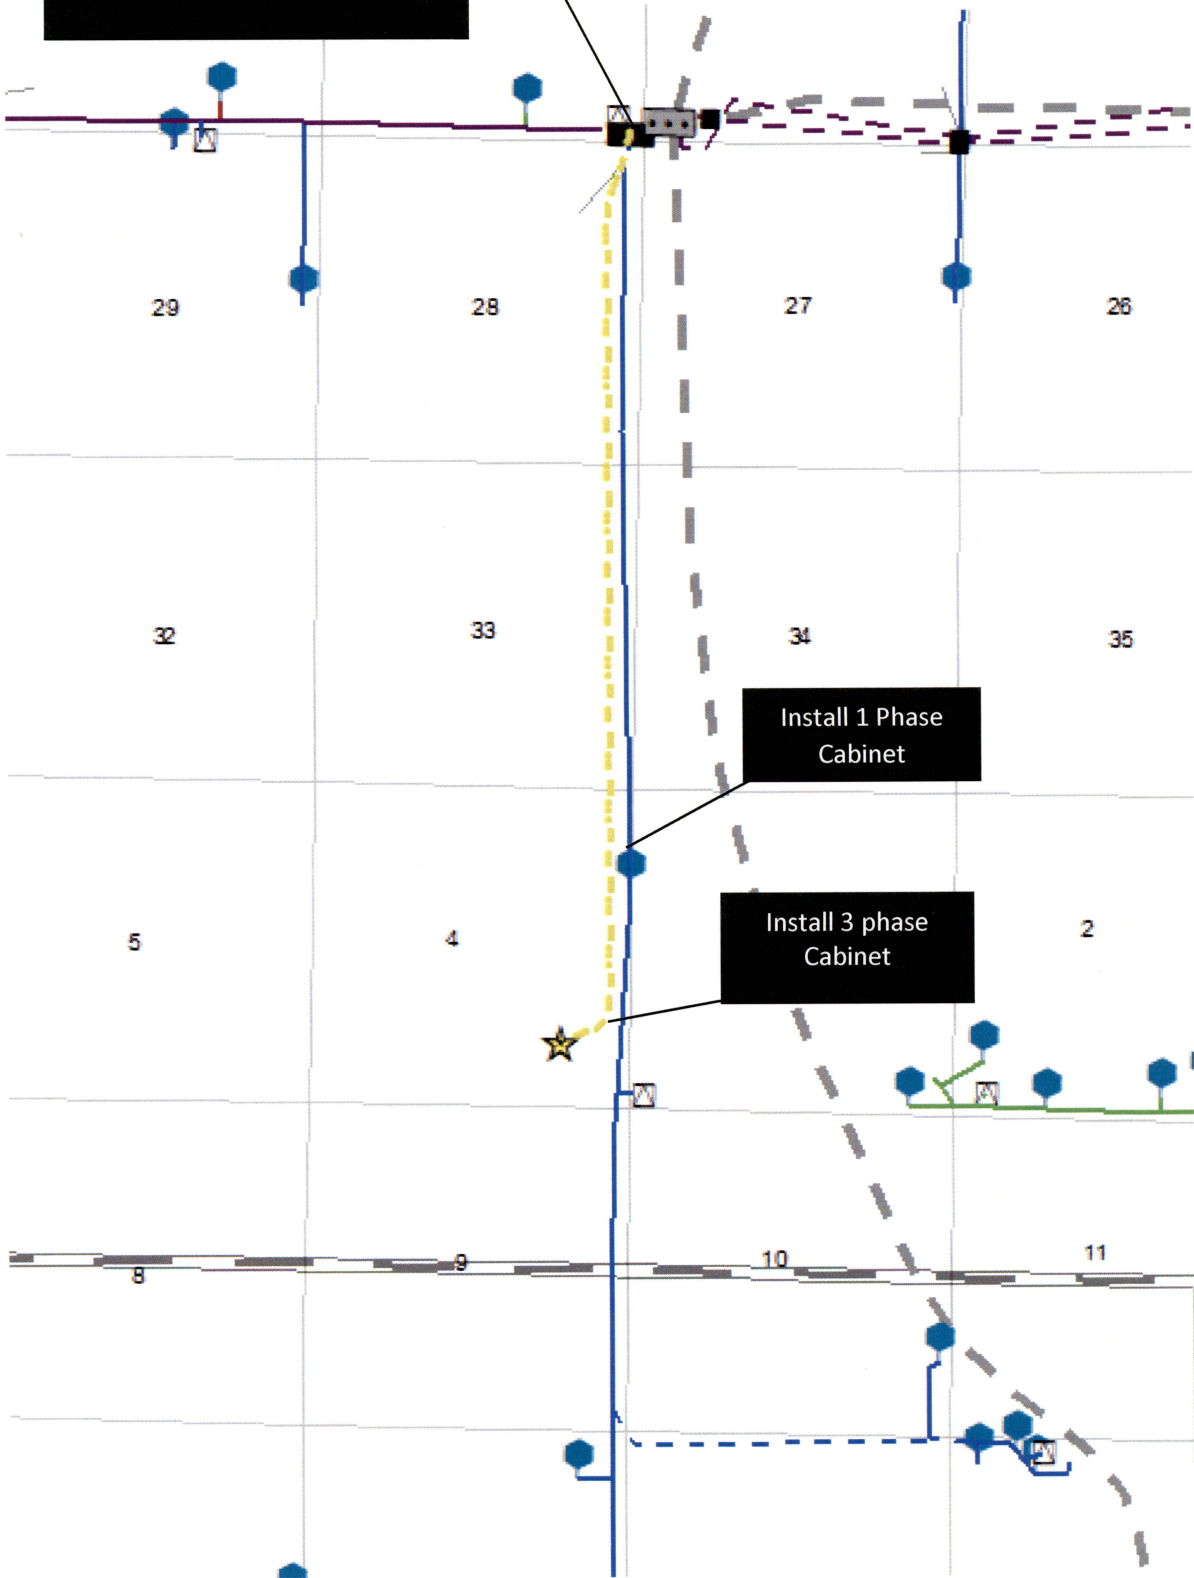

Start From Existing 3 Phase Cabinet and Install 15,500 of 1/0 220Mil. 3 Phase URD

77 PU-22-370 Filed 12/19/2022 Pages: 1  
Exhibit DV11 - Proposed route for line extension map  
Dakota Valley Electric Cooperative, Inc.

79 PU-22-366 Filed 12/19/2022 Pages: 1  
Exhibit DV11 - Proposed route for line extension map  
Dakota Valley Electric Cooperative, Inc.