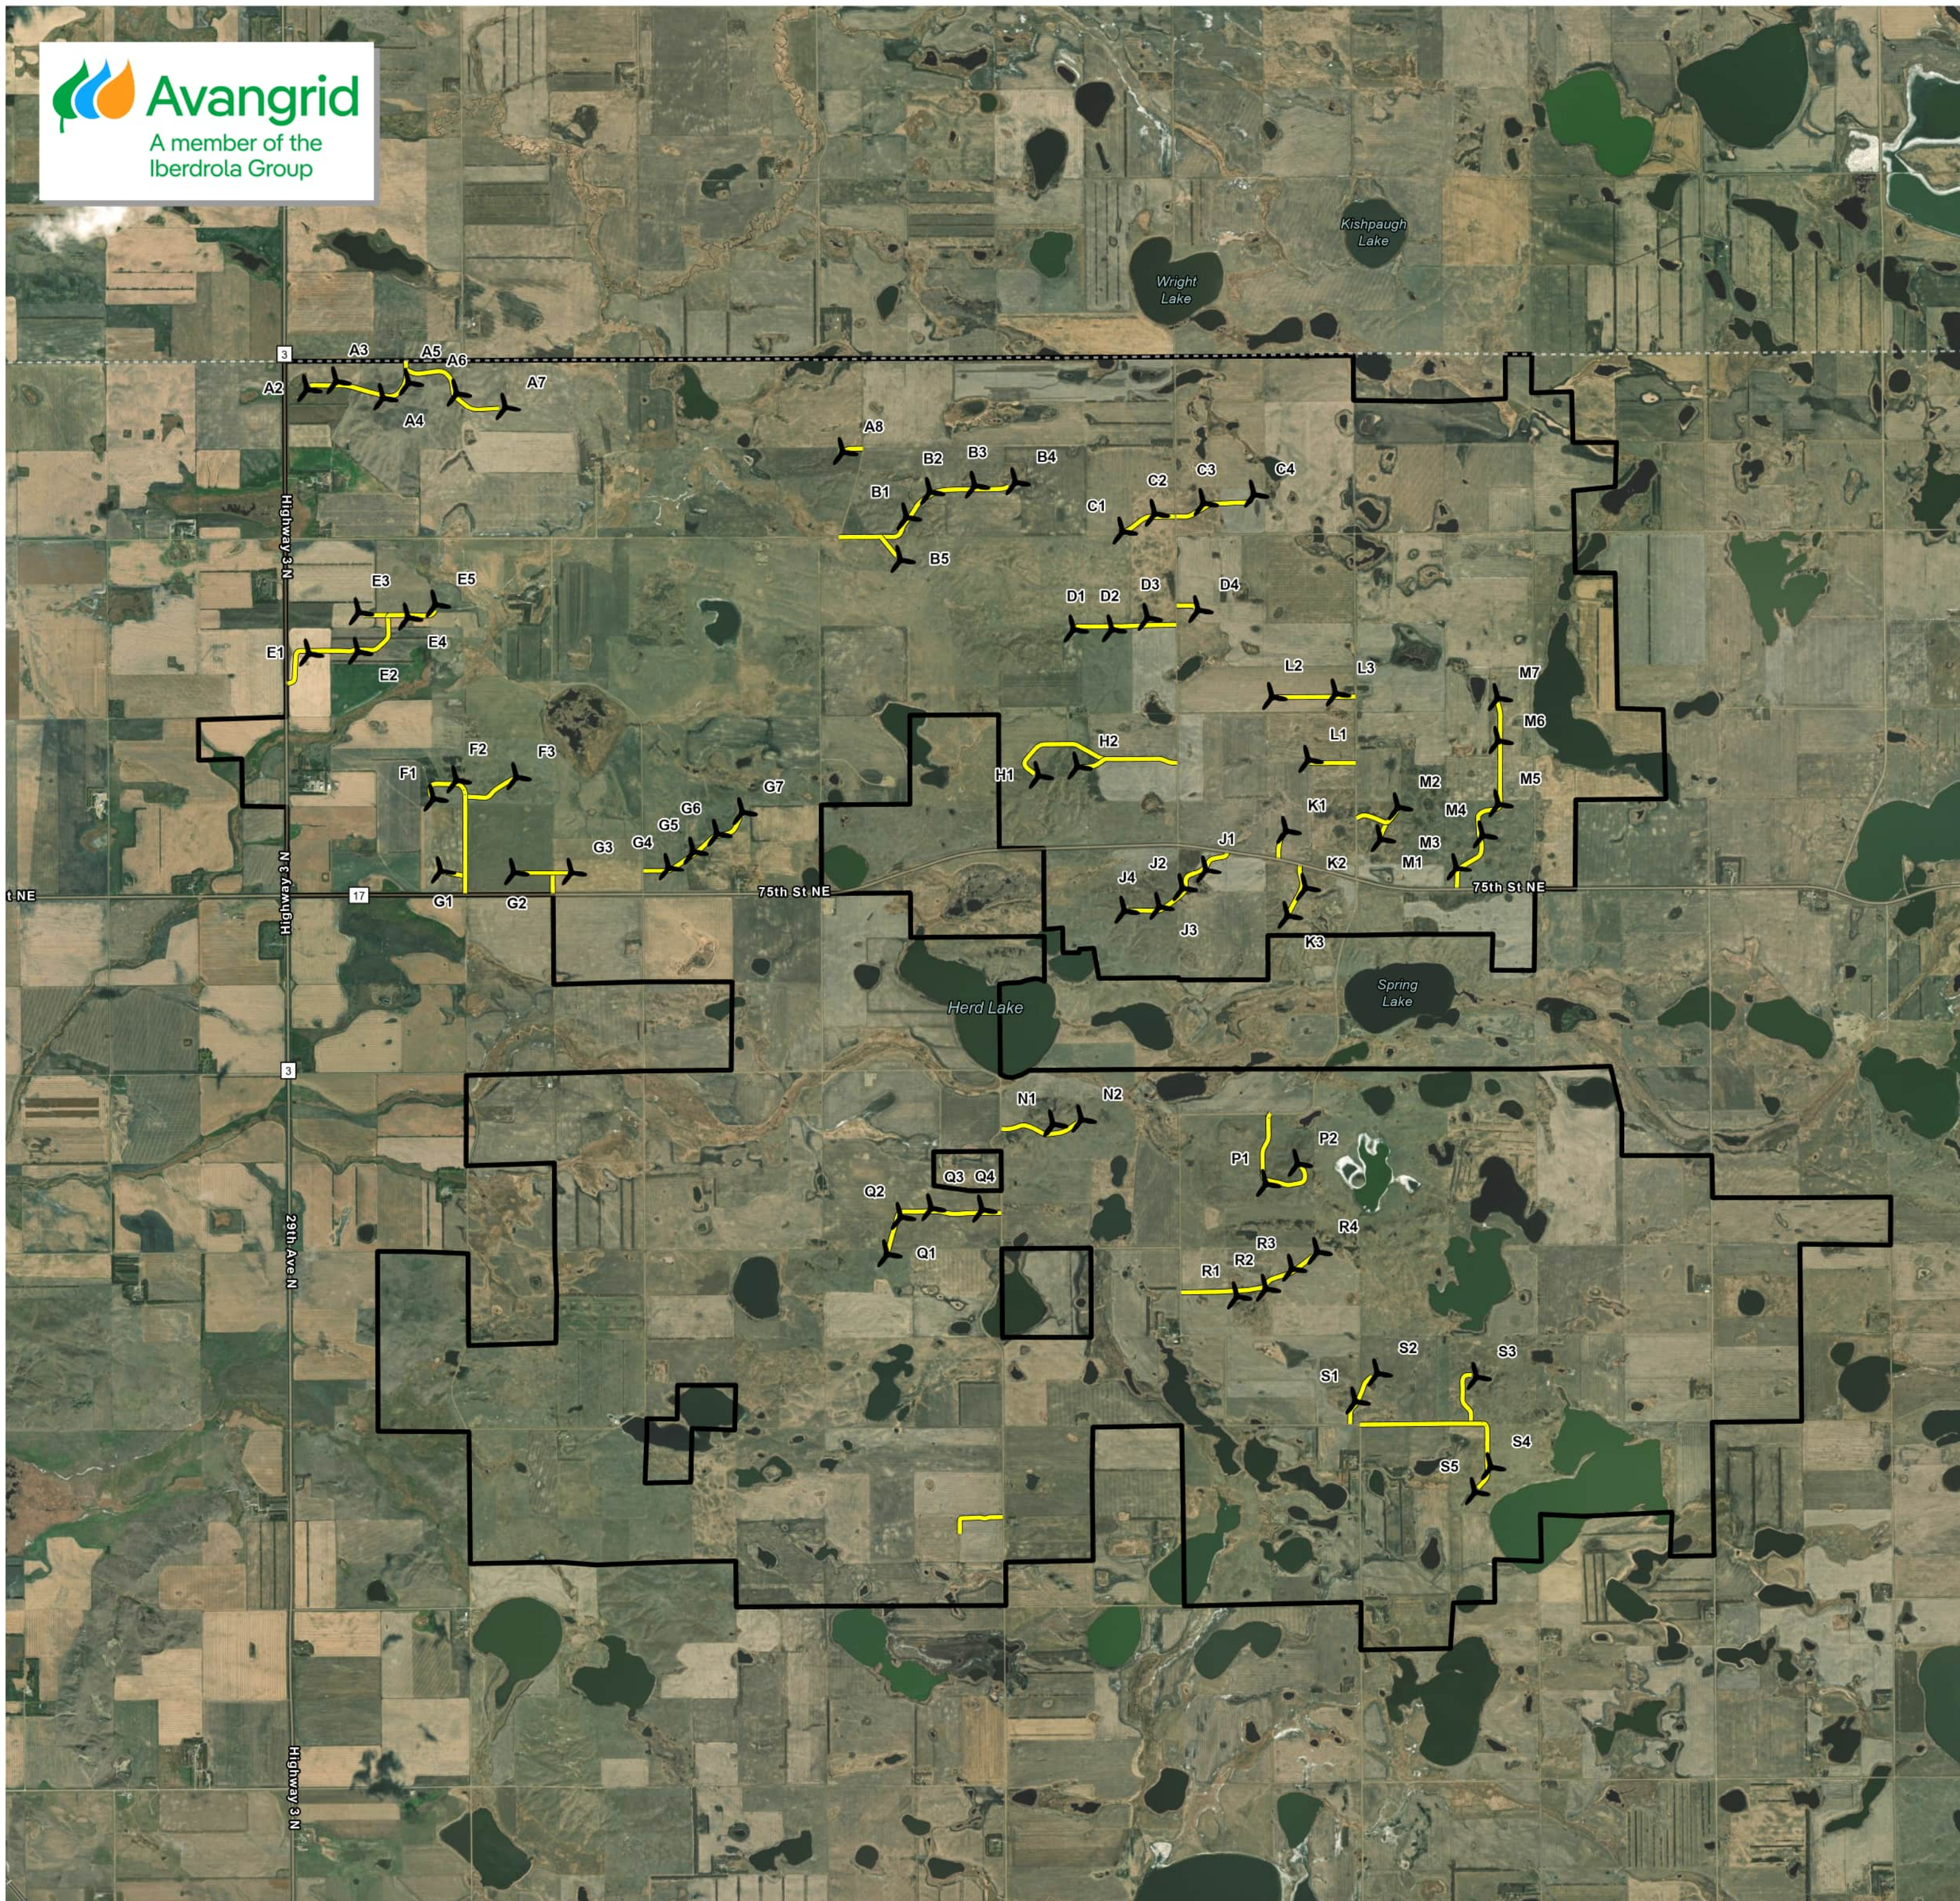

Rugby Wind Layout

Pierce County, ND

-  Turbine
-  Access Road
-  Site Boundary