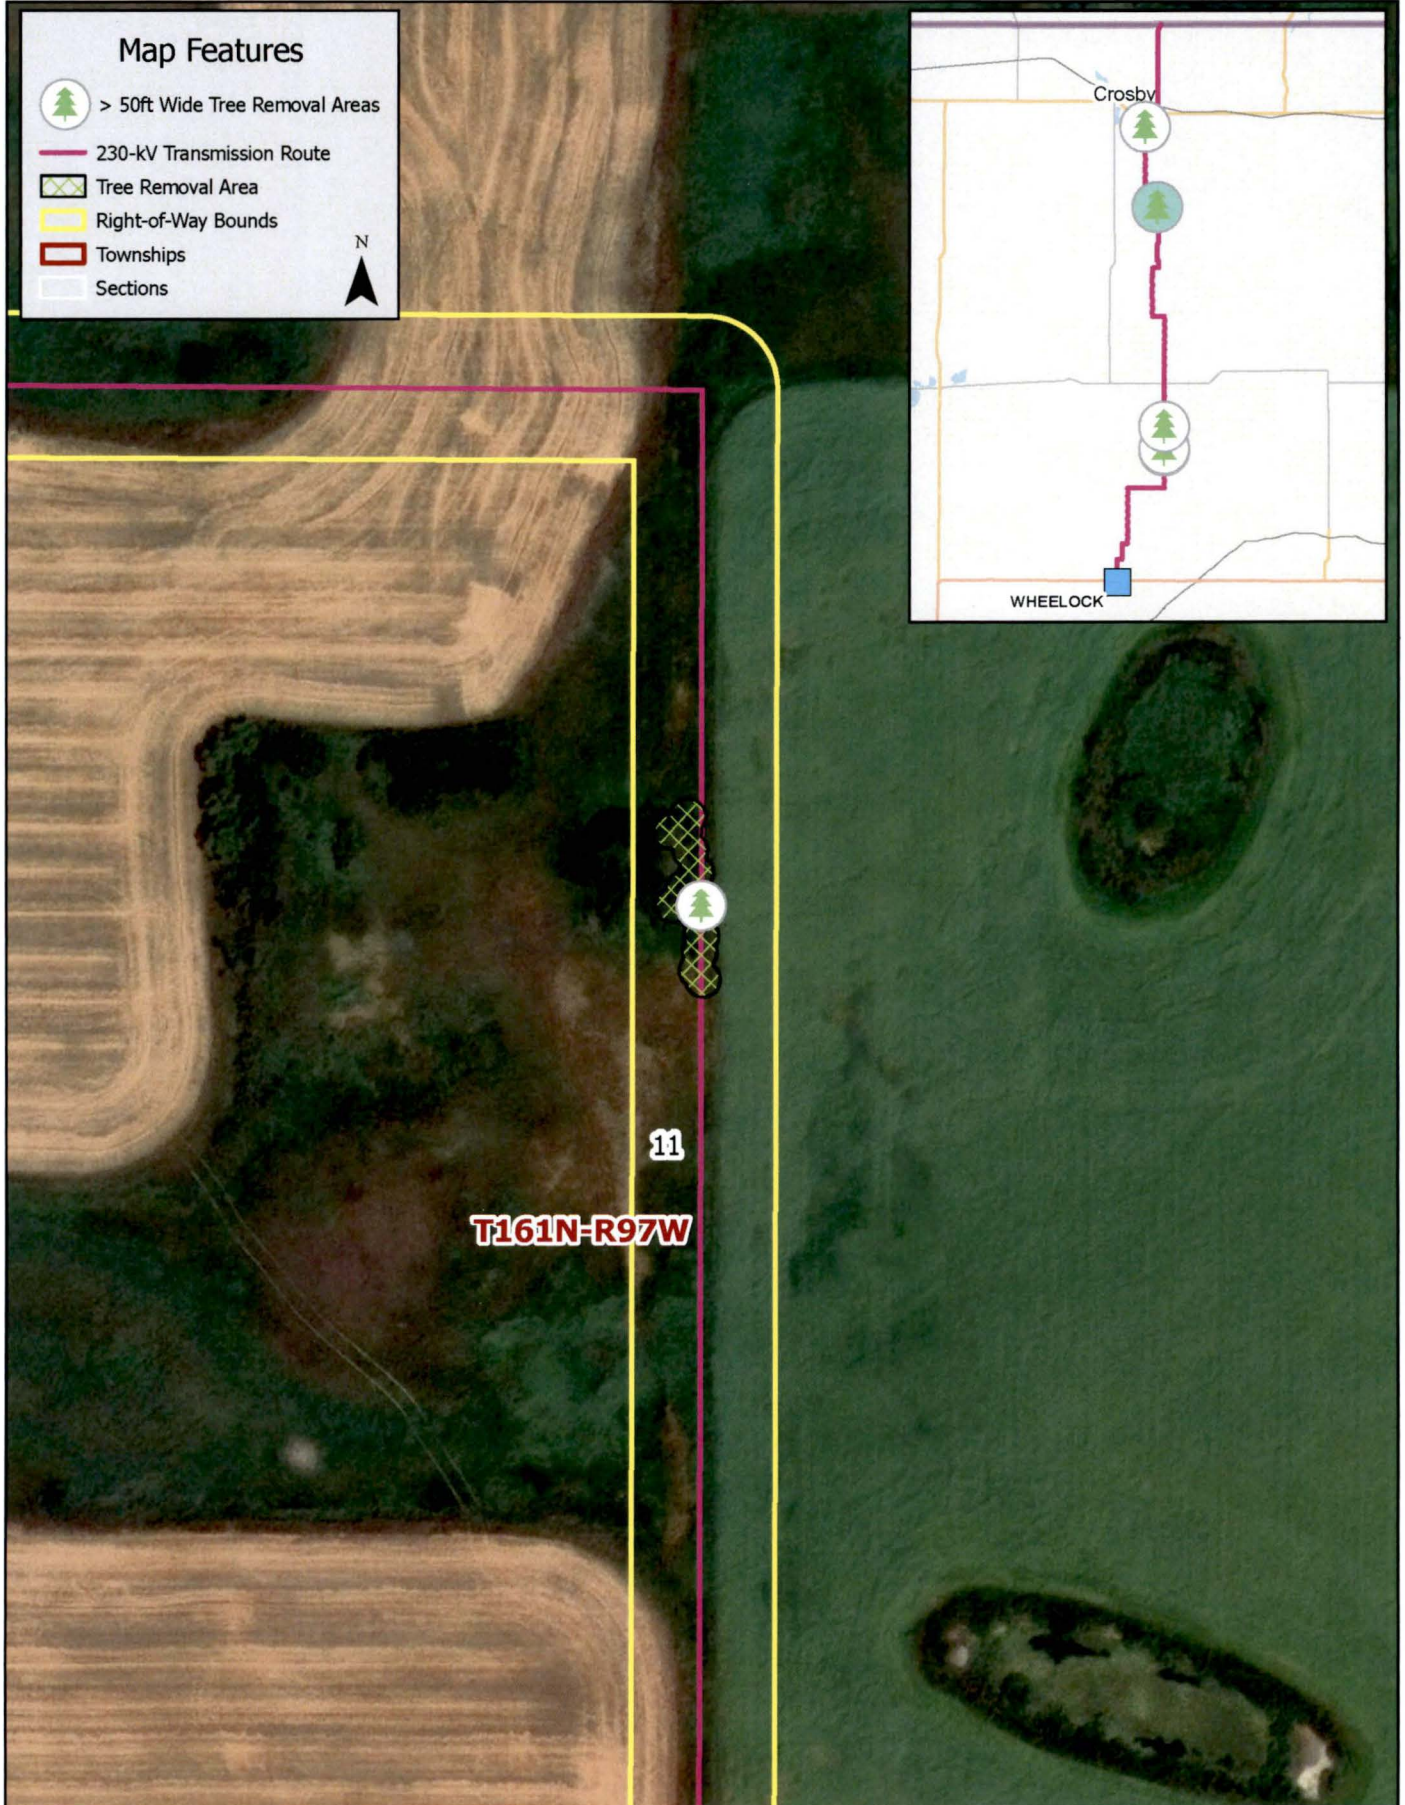

Wheelock to Saskatchewan 230-kV Transmission Project

> 50ft Tree Removal Areas

Page 1 of 4

Wheelock to Saskatchewan 230-kV Transmission Project

> 50ft Tree Removal Areas

Page 2 of 4

Wheelock to Saskatchewan 230-kV Transmission Project

> 50ft Tree Removal Areas

Page 3 of 4

Wheelock to Saskatchewan 230-kV Transmission Project

> 50ft Tree Removal Areas

Page 4 of 4