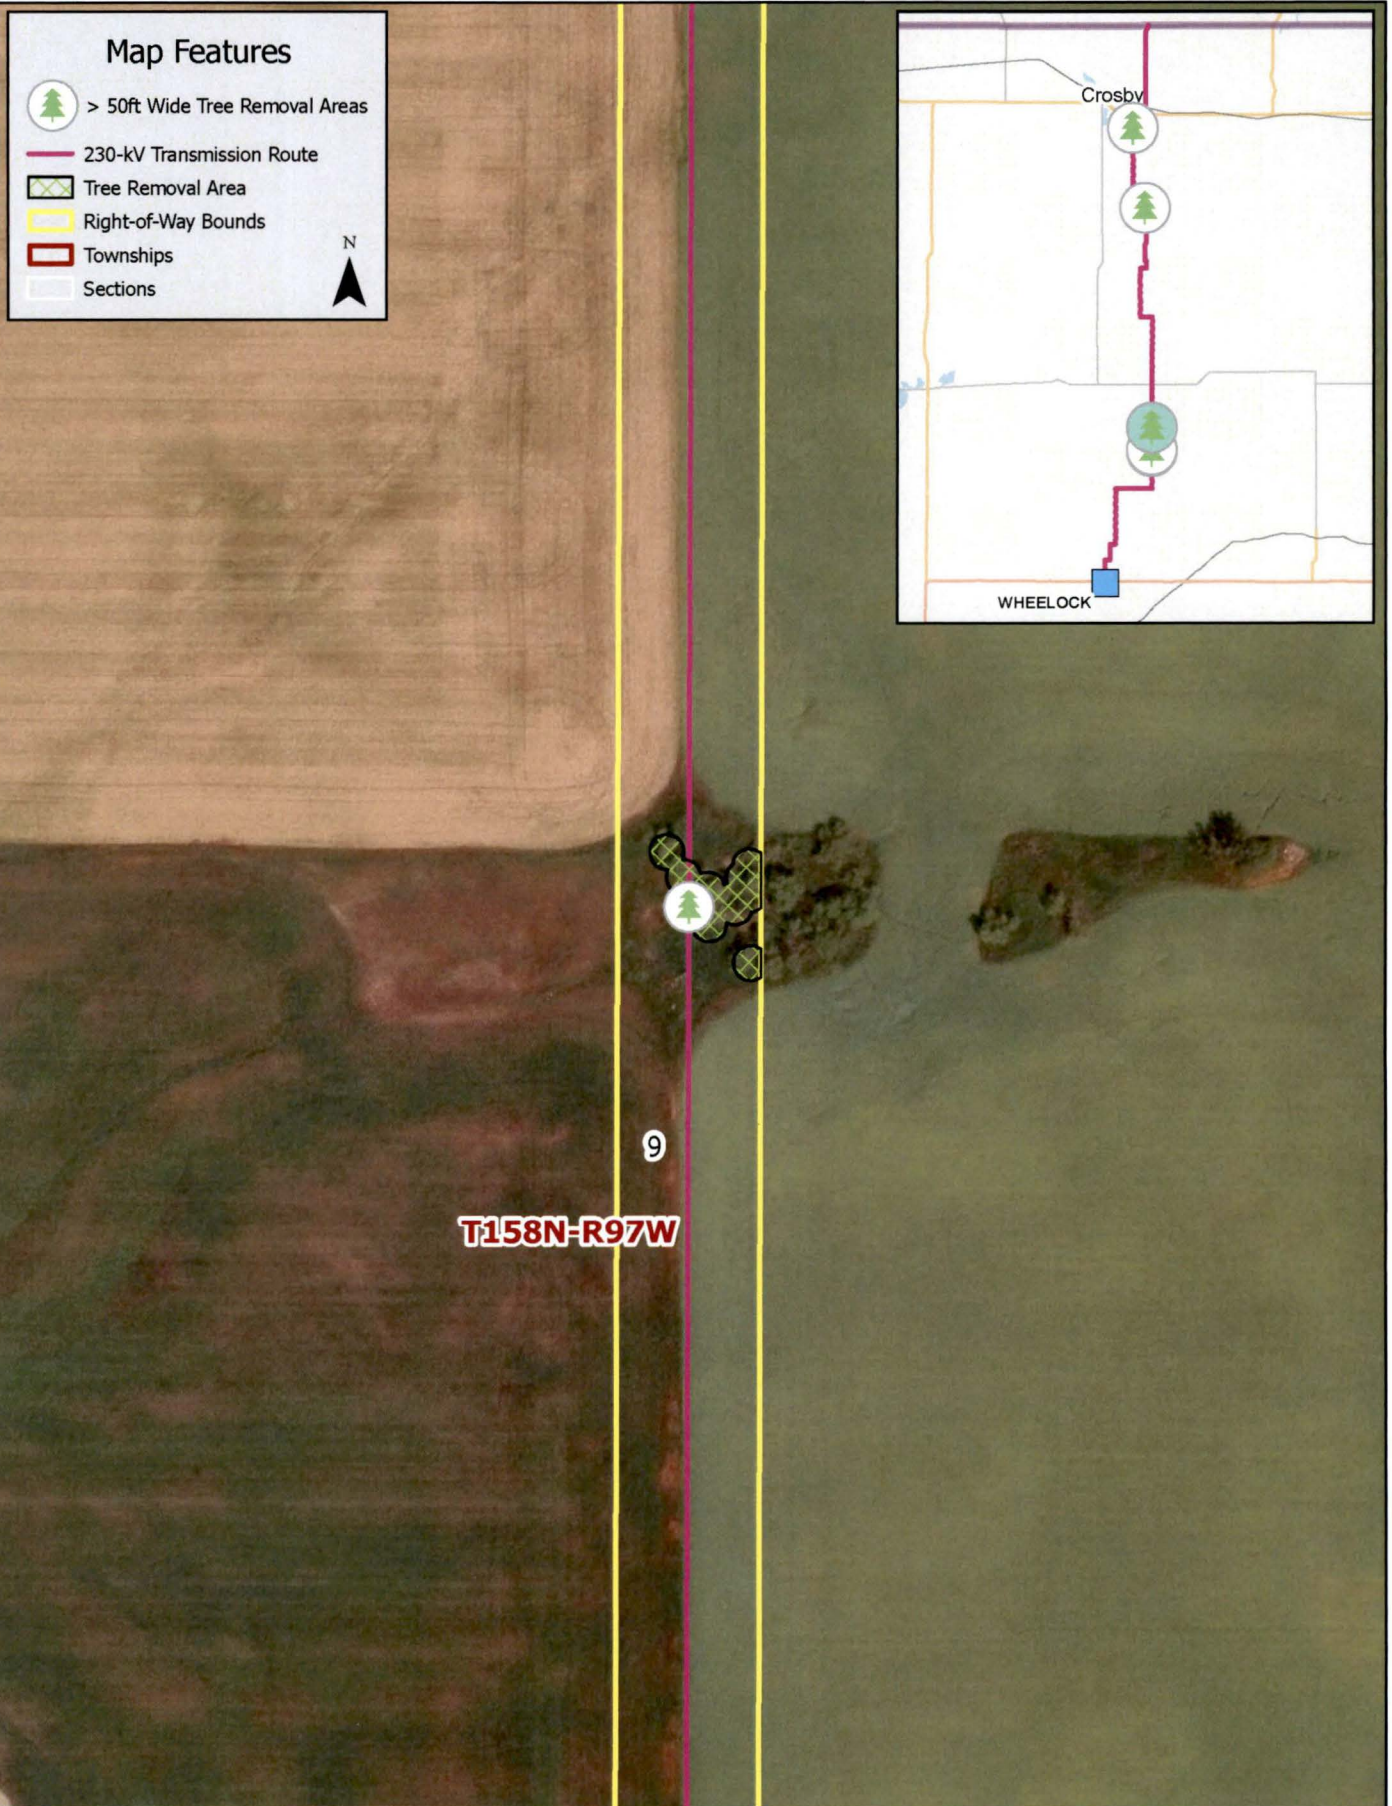

Wheelock to Saskatchewan 230-kV Transmission Project

> 50ft Tree Removal Areas

Page 1 of 4

Wheelock to Saskatchewan 230-kV Transmission Project

> 50ft Tree Removal Areas

Page 2 of 4

Wheelock to Saskatchewan 230-kV Transmission Project

> 50ft Tree Removal Areas

Page 3 of 4

Wheelock to Saskatchewan 230-kV Transmission Project

> 50ft Tree Removal Areas

Page 4 of 4