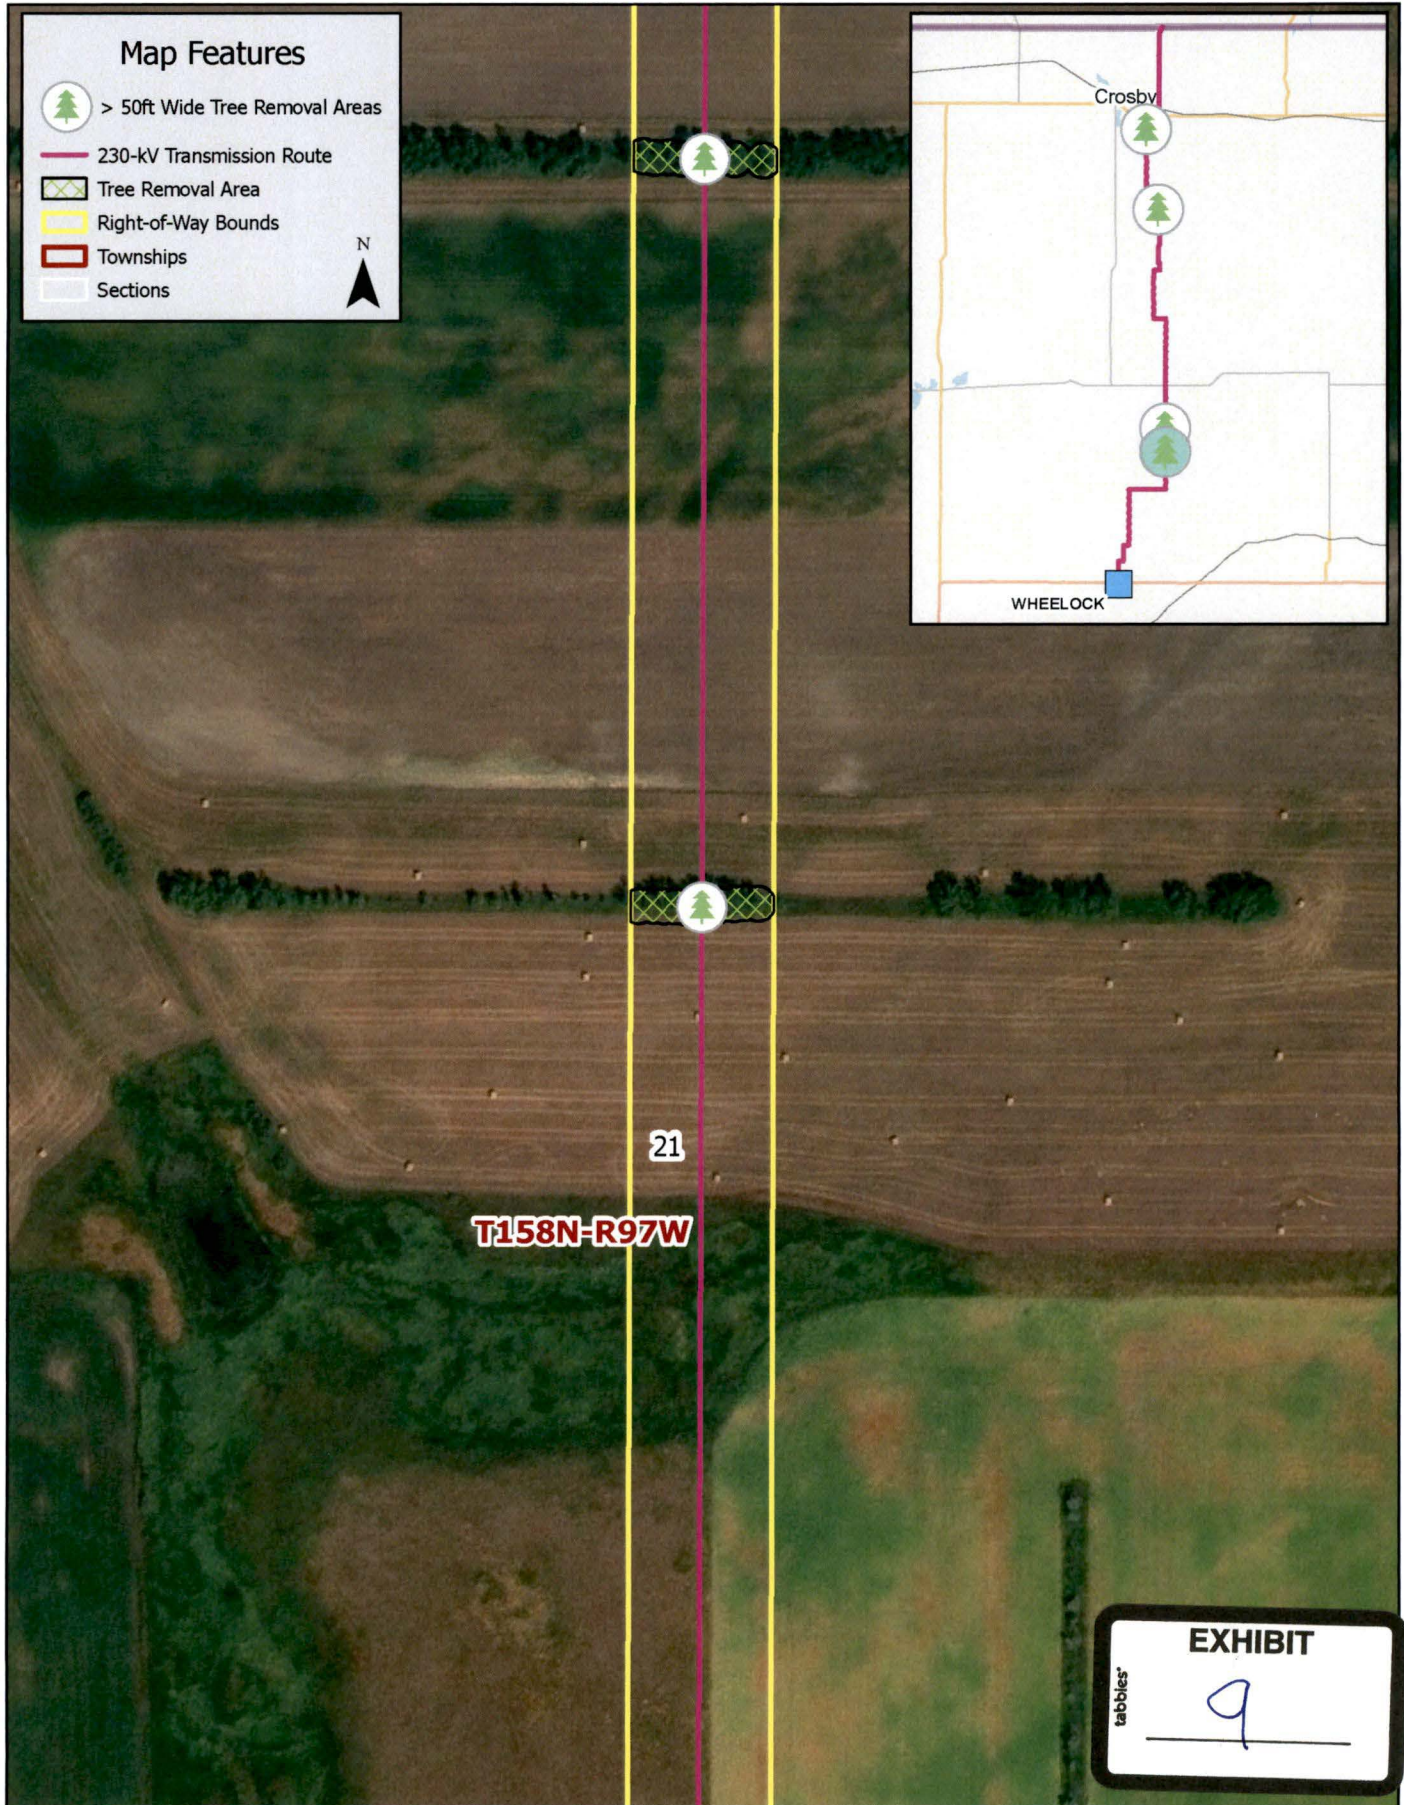

Wheelock to Saskatchewan 230-kV Transmission Project

> 50ft Tree Removal Areas

Page 1 of 4

Wheelock to Saskatchewan 230-kV Transmission Project

> 50ft Tree Removal Areas

Page 2 of 4

Wheelock to Saskatchewan 230-kV Transmission Project

> 50ft Tree Removal Areas

Page 3 of 4

Wheelock to Saskatchewan 230-kV Transmission Project

> 50ft Tree Removal Areas

Page 4 of 4