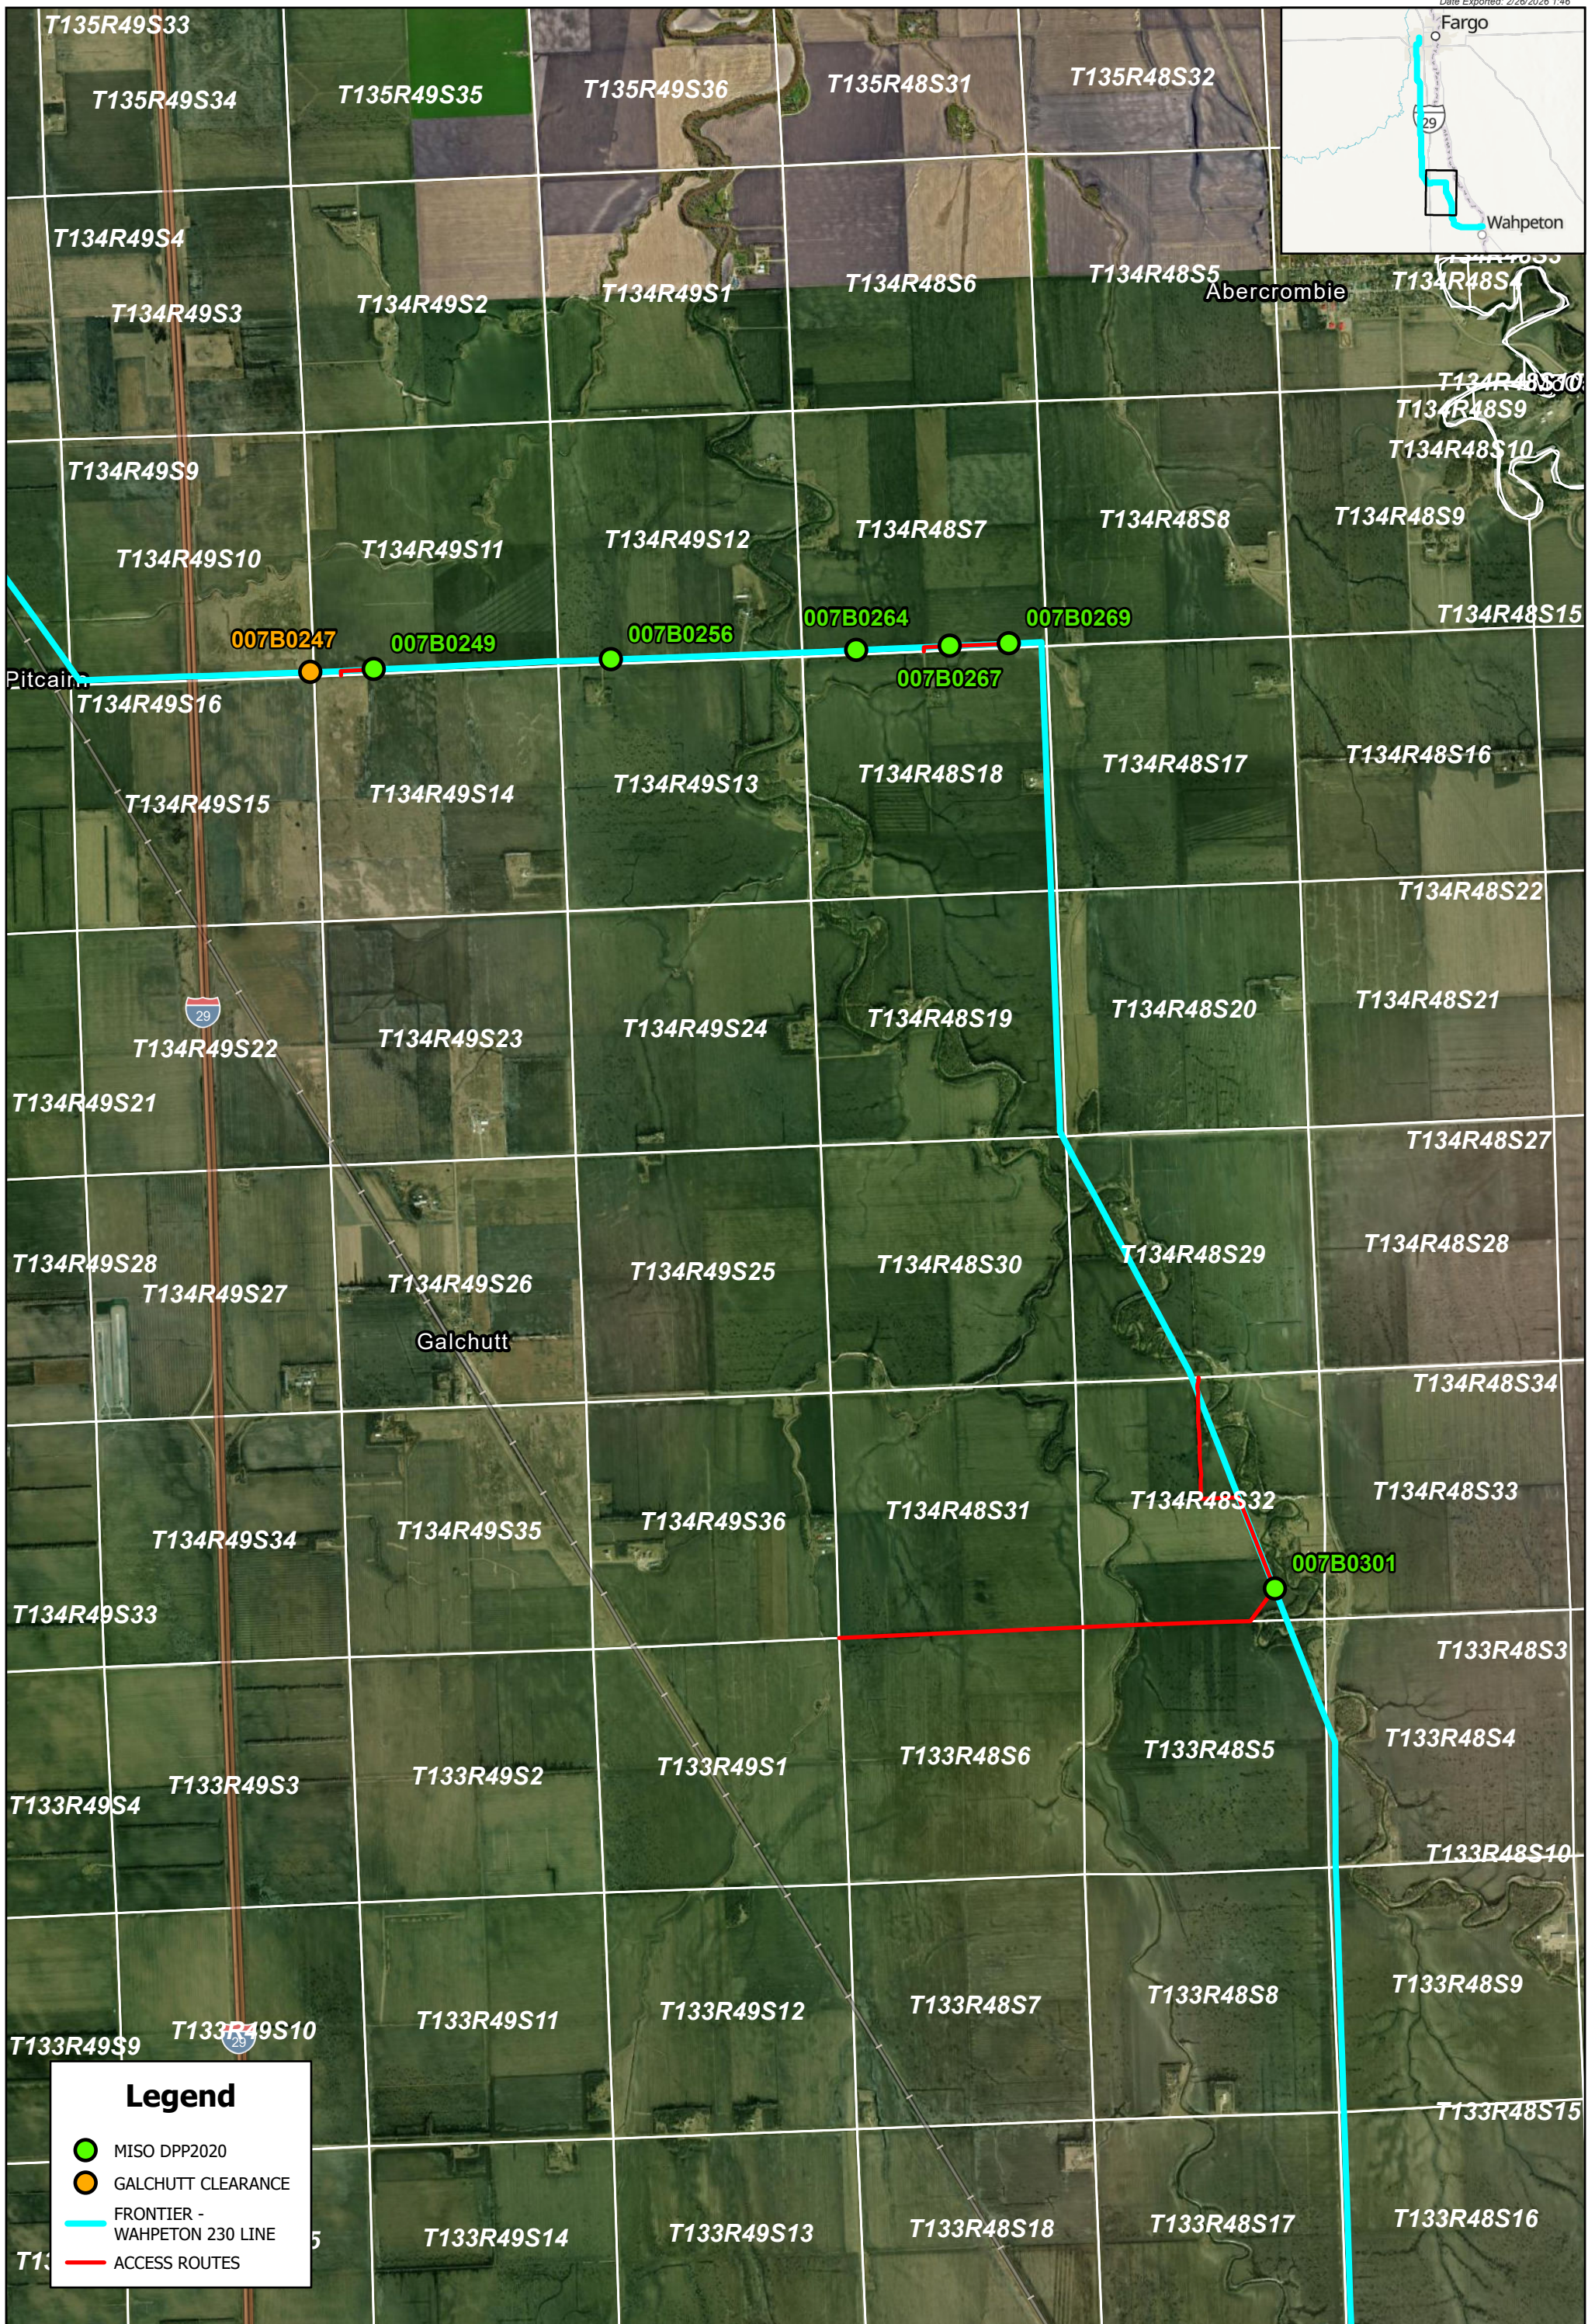

# FARGO - WAHPETON PROJECTS

MISO DPP 2020

Date Exported: 2/26/2026 1:46

**Legend**

- MISO DPP2020
- GALCHUTT CLEARANCE
- FRONTIER - WAHPETON 230 LINE
- ACCESS ROUTES